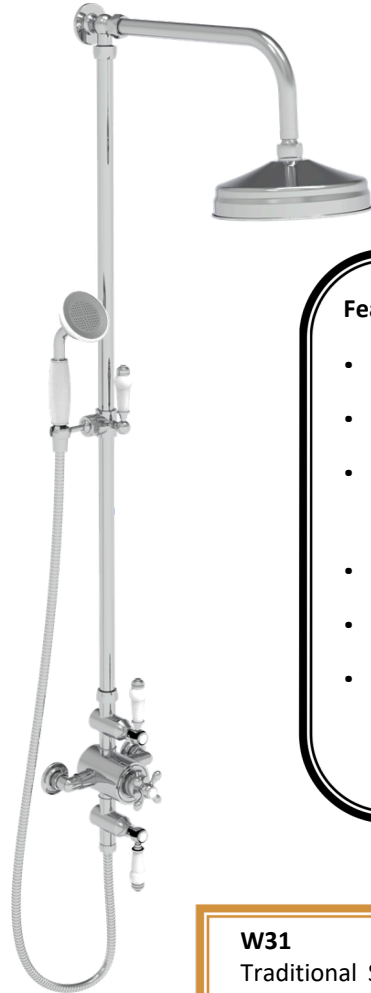

**SCX119**

Series X Dual Thermostatic Shower Valve & Kit

**€269**

**Features:**

- 200mm Ultra Thin Rain Head
- Thermostatic anti-scald Valve
- Hand Held Shower & Slide Rail Kit
- Premium anti-bacterial PVC hose
- Ultra thin metal head
- Built In Limescale Resistance

**BESL119**

Black Edition Series L Dual Thermostatic Shower Valve & Kit

**€179**

**Features:**

- 200mm Ultra Thin Rain Head
- Thermostatic anti-scald Valve
- Hand Held Shower & Slide Rail Kit
- Premium anti-bacterial PVC hose
- Ultra thin metal head
- Built In Limescale Resistance

**BESX119**

Black Edition Series X Dual Thermostatic Shower Valve & Kit

**€279**

- Features:**
- 200mm Ultra Thin Rain Head
  - Thermostatic anti-scald Valve
  - Hand Held Shower & Slide Rail Kit
  - Premium anti-bacterial PVC hose
  - Ultra thin metal head
  - Built In Limescale Resistance

**MON119**  
Monza Gun Metal Dual Thermostatic Shower Valve & Kit

**€259**

- Features:**
- 200mm Traditional Rain Head
  - Thermostatic anti-scald Valve
  - Hand Held Shower & Slide Rail Kit
  - Premium Chrome hose
  - Metal Head
  - Built In Limescale Resistance