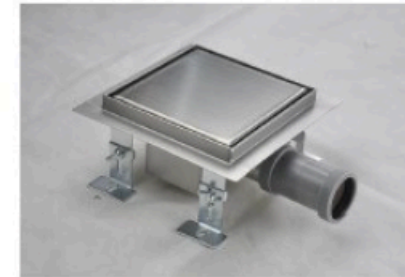

**€449**

**Ocean Wall Frame & Cistern (820 or 1140mm)**

including any chrome, black, brass or gun metal flush plate

**€309**

**Pulse Rimless Wall Hung Pan & Seat**

- Includes soft close, top fix, quick release toilet seat

**€179**

D802 White 450mm Grab Rail

€39

D803 White 600mm Grab Rail

€49

D805 White Shower Seat

€179

Two-sided grid,  
stainless steel or tileable.