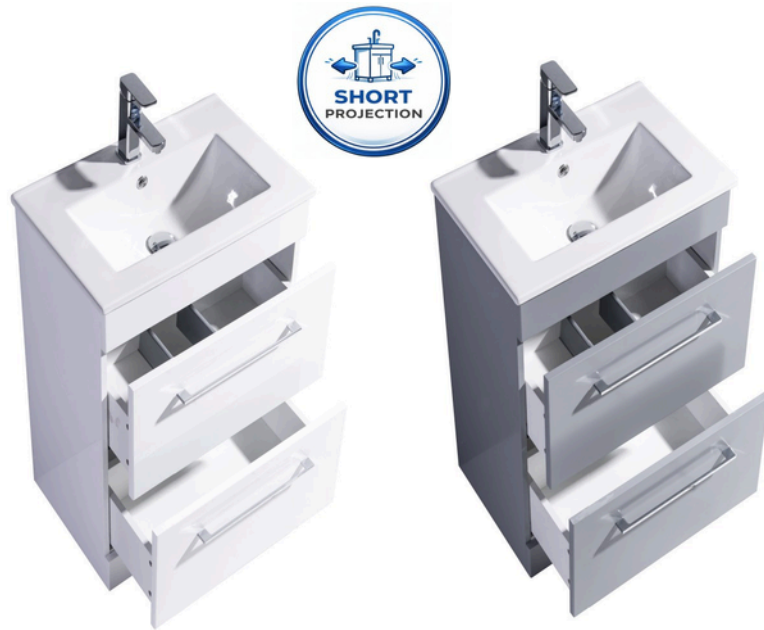

Siren Range

Siren 500 Pebble Grey or White Gloss Floor Unit & Basin

€299