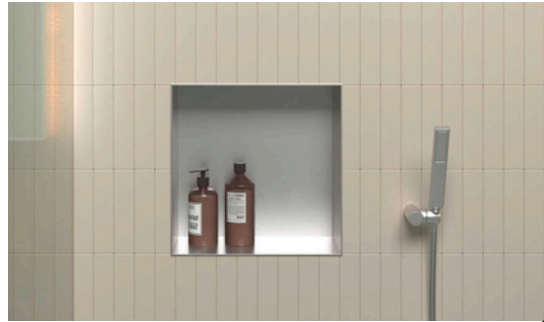

**€449**

**Ocean Wall Frame & Cistern (820 or 1140mm)**

including any chrome, black, brass or gun metal flush plate

**€309**

**Pulse Rimless Wall Hung Pan & Seat**

- Includes soft close, top fix, quick release toilet seat

**€179**

D802 White 450mm Grab Rail

€39

D803 White 600mm Grab Rail

€49

D805 White Shower Seat

€179

Two-sided grid,  
stainless steel or tileable.

#### Square 2 in 1 Tileable Floor Drain

- SQ Square Drain

**€69**

**Recessed Shelf**

RESSQCP

Square Brushed Chrome Recessed Shelf 270x270x83mm

**€79**

RESRECCP