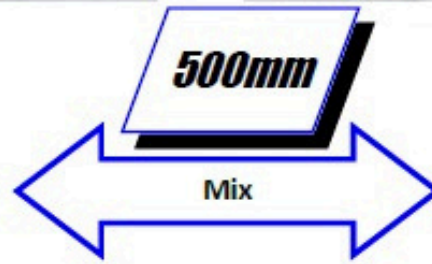

Sophie Matt Lead Grey Bathroom Furniture Range

Sophie 500 Grey Floor or Wall Unit & Basin

€439

Sophie Glossy White Bathroom Furniture Range

Sophie 500 White Floor or Wall Unit & Basin

€439