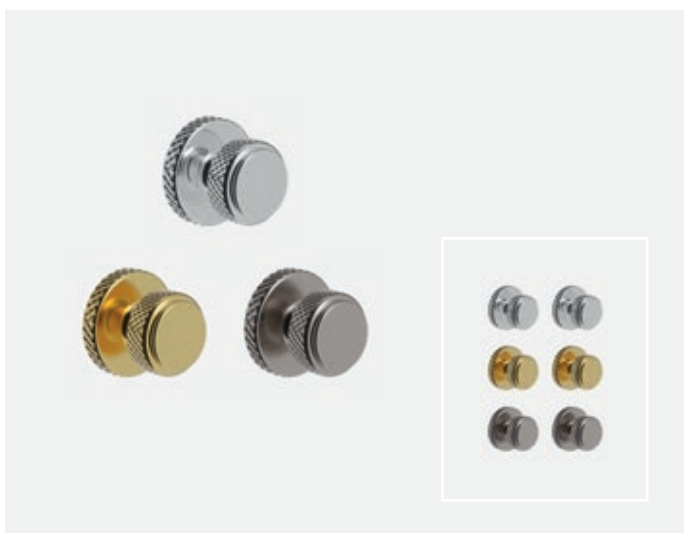

Light Oak: GU6557LOK_CAB

€1,208

Colour Finish Ashbee Grey:

GU6057AG_CAB

Carlyle Green: GU6057CG_CAB

Varley White: GU6057VW_CAB

€543

Additional Handles