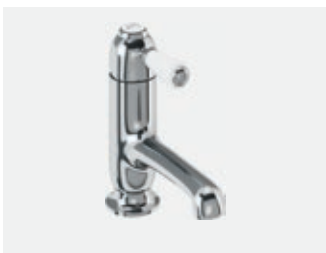

Visit our website to view all the collections.

STAFFORD

The Stafford collection cannot be paired with any other tap head options and is only available in quarter turn.

Stafford long nose basin pillar taps
Chrome: STA12_QT €168

Curved bidet mixer with pop up waste
Chrome: CH23 €320

Unique Aesthetics

The Chelsea brassware range comes with its own unique, bespoke tap heads and are not available as Claremont, Anglesey or Birkenhead. Chelsea's range also comes with the choice of curved or straight spout.