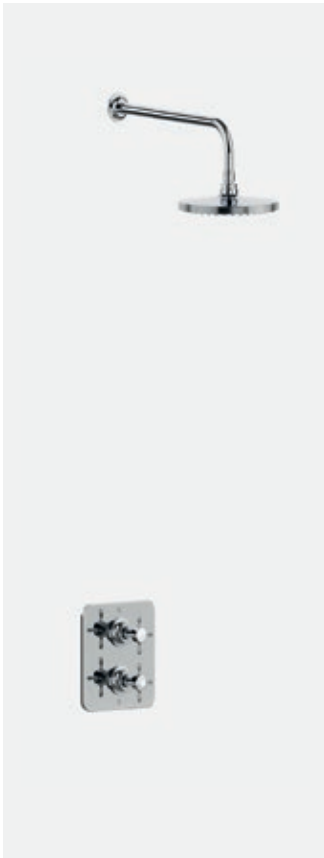

GUILD

Square thermostatic single outlet concealed shower valve with fixed shower arm & head

Single Outlet

Chrome:
GUSHOWERPACKSQ2C €957
Gold:
GUSHOWERPACKSQ2G €1,115
Br. Nickel:
GUSHOWERPACKSQ2L €1,115