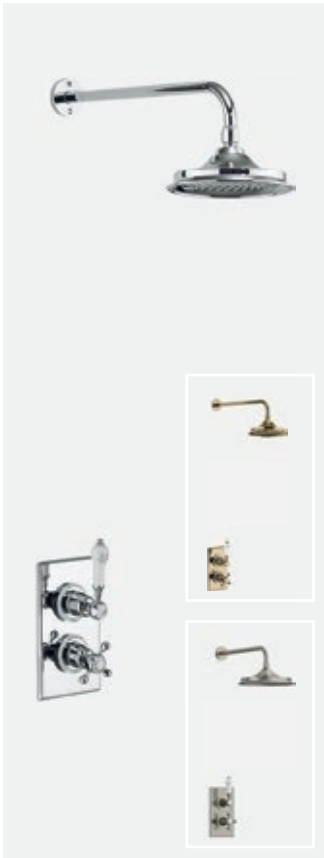

TRENT

Concealed Thermostatic Showers