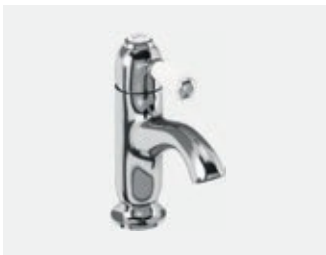

Curved basin mixer without waste
Chrome: CH21 €337