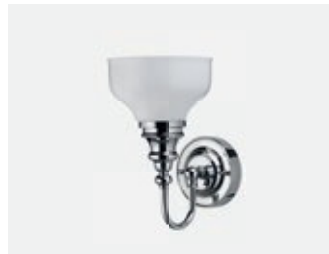

Ornate Light with Chrome Base and Cup Frosted Glass Shade

Code: EL_BL21 €332