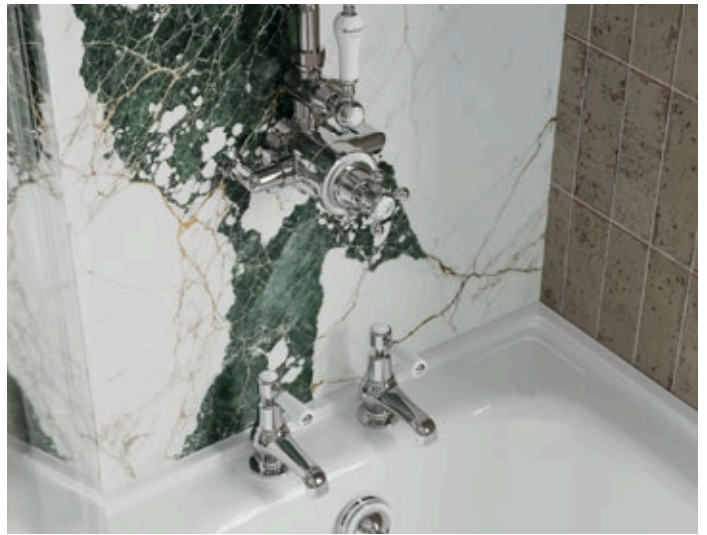

Edwardian 1200mm double basin with washstand | Three tap hole mixers with Claremont handles | Towel rings | All fittings and accessories are in Gold

ELEGANT EDWARDIAN

Classic.Soothing. Refreshing.

Famed for their restorative properties, Edwardian design took inspiration from the styles of the previous centuries whilst focusing on making comfort a high priority. Warming neutrals lay the perfect foundation with their soft, balanced hues helping to create a lighter cosy homeliness. A perfect pairing with expressive coloured tiles or patterned wallpaper, Edwardian style provides complete contentment without having to compromise on a look that dates.

THE
Burlington
Patent Cistern

Edwardian 1200mm basin with washstand | Three tap hole mixer with Claremont handles | Standard 440 medium level WC with Chrome cistern with flush pipe and lever | Soft close seat, White | Seat handles | All fittings, brassware and accessories are in Chrome