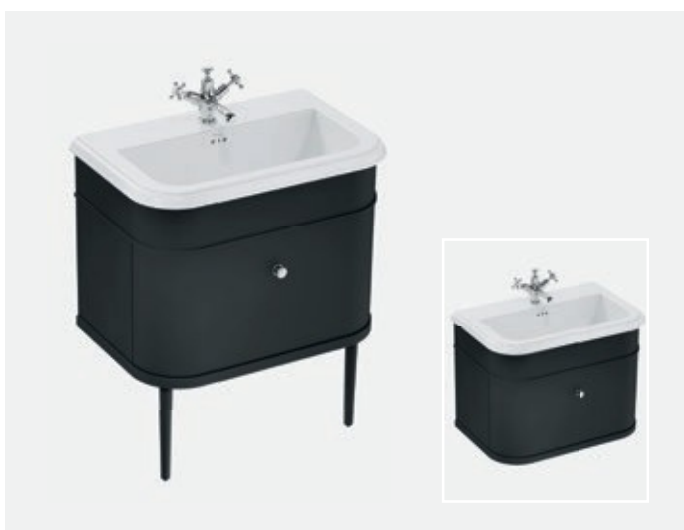

750 Unit with Drawer & Ceramic Large Basin

With Matching Legs

W: 725 D: 458 H: 840

Matt Black:
CH75MB + CH0751SCW +
CHLEGMB

Classic Grey:
CH75G + CH0751SCW +
CHLEGG

Blue:
CH75B+CH0751SCW + CHLEGB

€1,698

Wall Hung