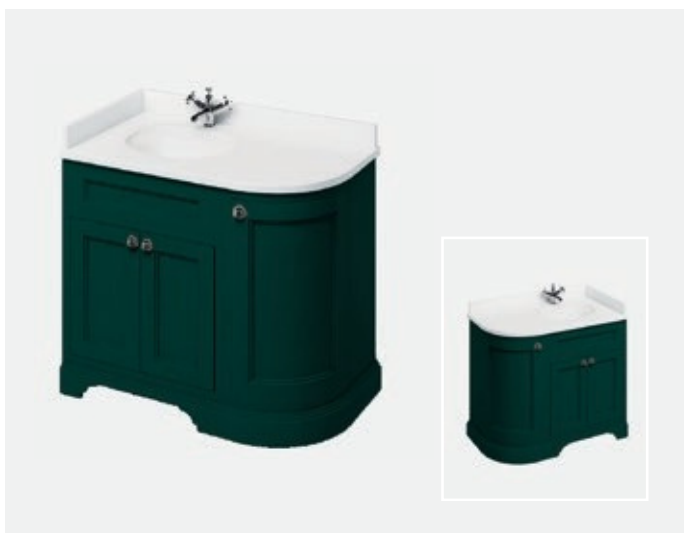

Now choose a worktop from the below

White: BW13

Carrara White: BC13

€1,142

€1,462

Freestanding 980 Curved Vanity Unit With Doors & Minerva® Worktops with Vanity Bowl

Left Handed

Right Handed