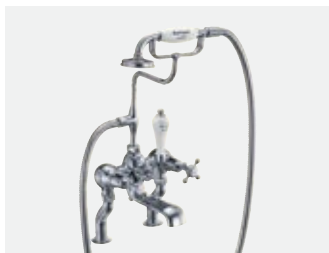

Regent Options

Our regent base which can be used on all one, two and three tap hole taps (excluding Chelsea, Stafford and CL45-QT) offering an extra 30mm of height than the standard tap base and a further 30mm away from the wall when wall-mounted.

For the full range please visit the website.

TRADITIONAL BATH TAPS

Bath shower mixer with 'S' adjuster deck-mounted

Chrome: CL15_QT €894
 Gold: CL15_QTGOLD €935
 Br. Nickel: CL15_QTBNKL €935
 Regent Option €972
 Chrome: CLR15_QT €1,014
 Gold: CLR15_QTGOLD
 Br. Nickel: CLR15_QTBNKL €1,014