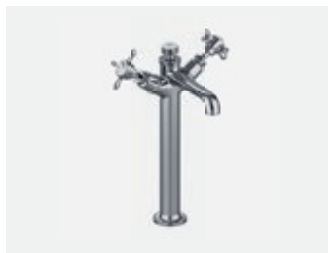

Chrome: RIV36CHR €321
Gold: RIV36GOLD €676

Overflow bath filler extension kit

Code: RIV38 €108

GUILD

BASIN BRASSWARE

Basin mono

Chrome: GU110DNC €385
Gold: GU110DNG €422
Br. Nickel: GU110DNL €422

Basin tall mono