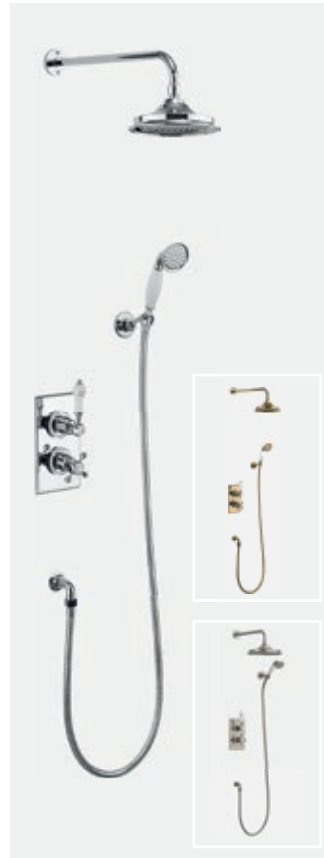

Thermostatic single function brass valve with independent temperature control

Traditional brass faceplate and Claremont handle with ceramic lever

390mm adjustable shower arm

6", 9" or 12" AirBurst shower head
(9" only for Gold and Brushed Nickel)

White Ceramic

Chrome: TF1S_V16 €743
Chrome: TF1S_V17 €851
Chrome: TF1S_V60 €917
Gold: TF1SGOLD_V17 €1,081
Br. Nickel: TF1SBNKL_V17 €1,081

Thermostatic dual function brass valve with independent flow diverter and temperature control

Traditional brass faceplate and Claremont handle with ceramic lever
Wall outlet & 1500mm shower hose

Adjustable wall bracket and handset with ceramic handle

390mm adjustable shower arm

6", 9" or 12" AirBurst shower head
(9" only for Gold and Brushed Nickel)

White Ceramic

Chrome: TF2S_V16 €1,125
Chrome: TF2S_V17 €1,234
Chrome: TF2S_V60 €1,299
Gold: TF2SGOLD_V17 €1,754
Br. Nickel: TF2SBNKL_V17 €1,754