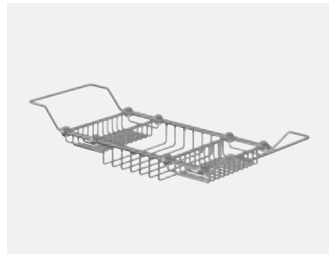

Brass Extendible Bath Rack

W: 590-900 L: 210 H: 90

Code: A27CHR €228