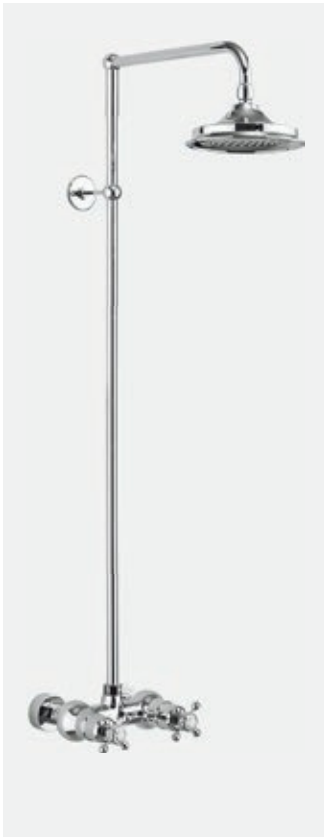

EDEN

Exposed Thermostatic Showers

Thermostatic single outlet twin control valve with independent on / off flow and temperature control

Traditional brass body and Claremont handle with ceramic indices

18 diameter vertical brass shower riser

355mm adjustable swivel shower arm

6", 9" or 12" AirBurst shower head

White Ceramic

BEF1S_V2_V16	€906
BEF1S_V2_V17	€1,015
BEF1S_V2_V60	€1,080