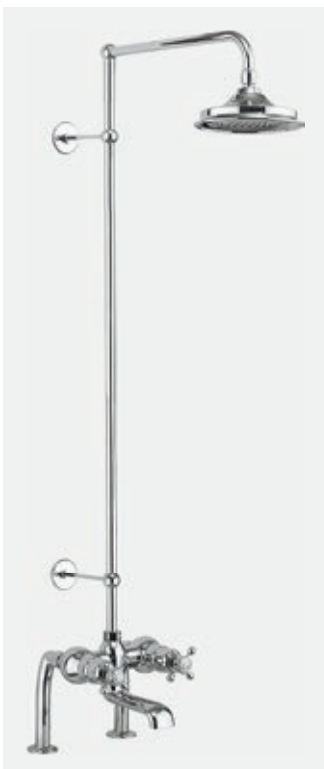

Thermostatic two outlet twin control bath shower mixer valve with independent flow diverter and temperature controls

Traditional brass body and Claremont handles, with ceramic indices

Brass bath spout with swivel function

Available deck-mounted

18 diameter vertical shower riser

355mm adjustable swivel shower arm

6", 9" or 12" AirBurst shower head

White Ceramic

BT2DS_V2_V16	€1,728
BT2DS_V2_V17	€1,837
BT2DS_V2_V60	€1,903