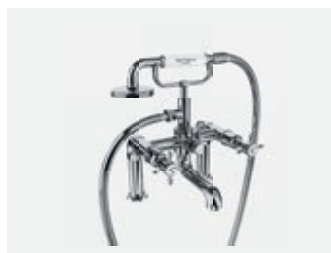

BATH BRASSWARE

Bath shower mixer deck mounted

Chrome: BU_GU422DC €820
Gold: BU_GU422DG €965
Br. Nickel: BU_GU422DL €965