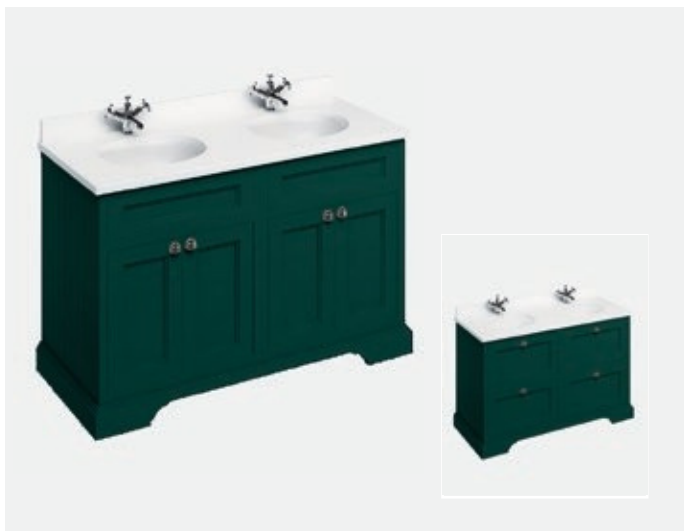

White: BW66

€760

Carrara White: BC66

€913

Chrome handles included with the furniture. To purchase alternative finishes please use the codes: Br. Nickel: A56BNKL €22 Gold: A56GOLD €22

Freestanding 1300 Vanity Unit With Doors & Minerva® Worktops with Double Vanity Bowl