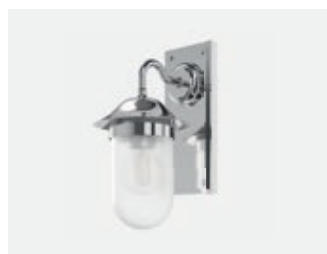

Frosted Lights

W: 150 D: 205 H: 304

Chrome: GUL001C €308
Gold: GUL001G €332
Br. Nickel: GUL001L €332