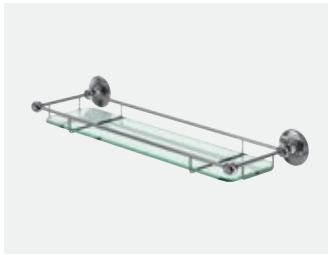

Glass Shelf with Railing

W: 530 L: 160 H: 60

Code: A18CHR €204