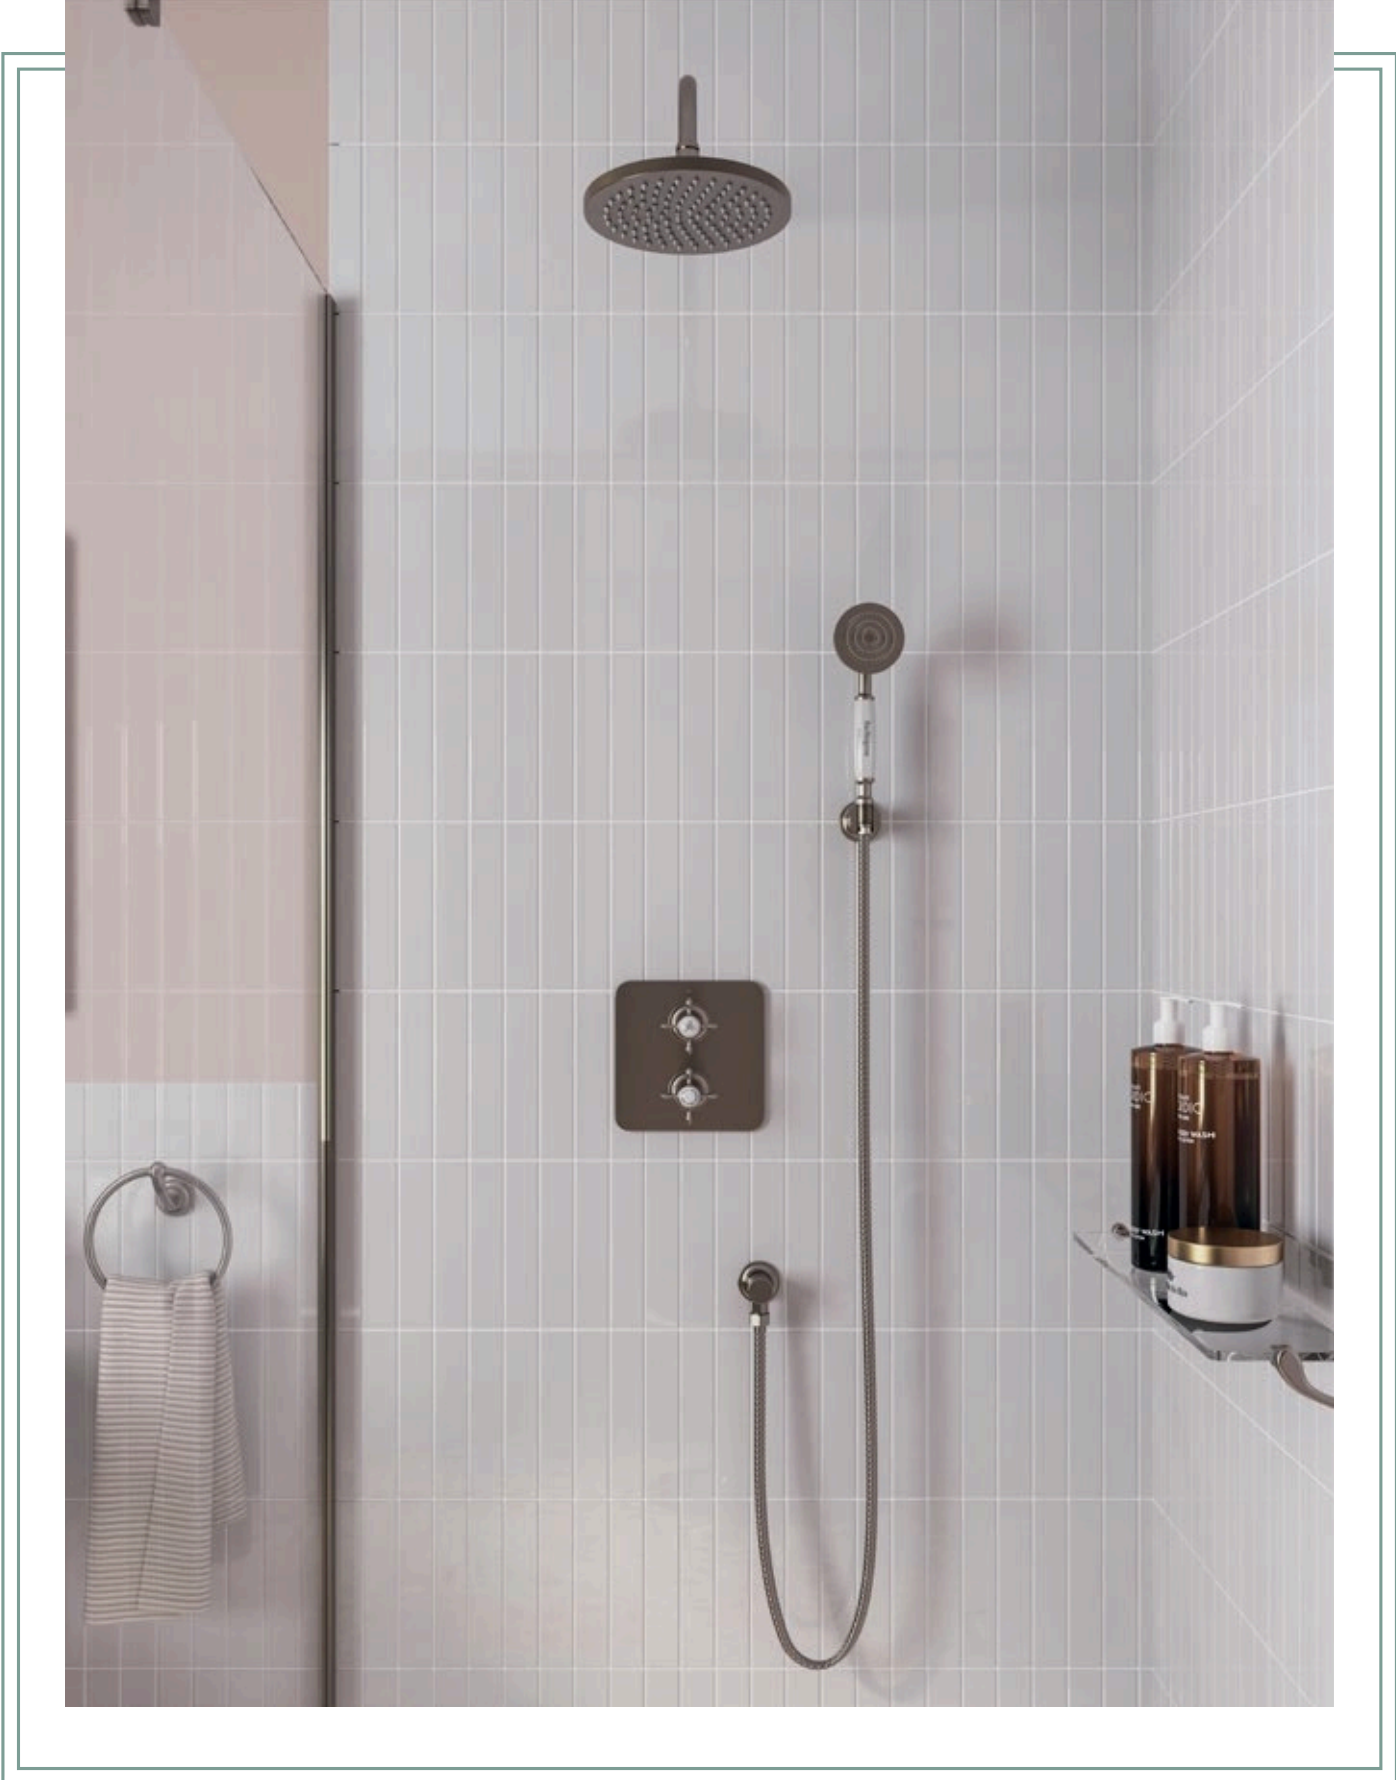

Square thermostatic single outlet concealed shower valve with rail, hose, handset & outlet elbow

Single Outlet

Chrome:
GUSHOWERPACKSQ1C €1,019
Gold:
GUSHOWERPACKSQ1G €1,116
Br. Nickel:
GUSHOWERPACKSQ1L €1,116

Square thermostatic dual outlet concealed diverter shower valve, fixed shower arm & head, holder & handset with hose & outlet elbow

Single Outlet

Chrome:
GUSHOWERPACKSQ3C €1,198
Gold:
GUSHOWERPACKSQ3G €1,440
Br. Nickel:
GUSHOWERPACKSQ3L €1,440

Square thermostatic dual outlet concealed diverter shower valve, fixed shower arm & head, rail, hose, handset & outlet elbow

Single Outlet

Chrome:
GUSHOWERPACKSQ4C €1,295
Gold:
GUSHOWERPACKSQ4G €1,452
Br. Nickel:
GUSHOWERPACKSQ4L €1,452