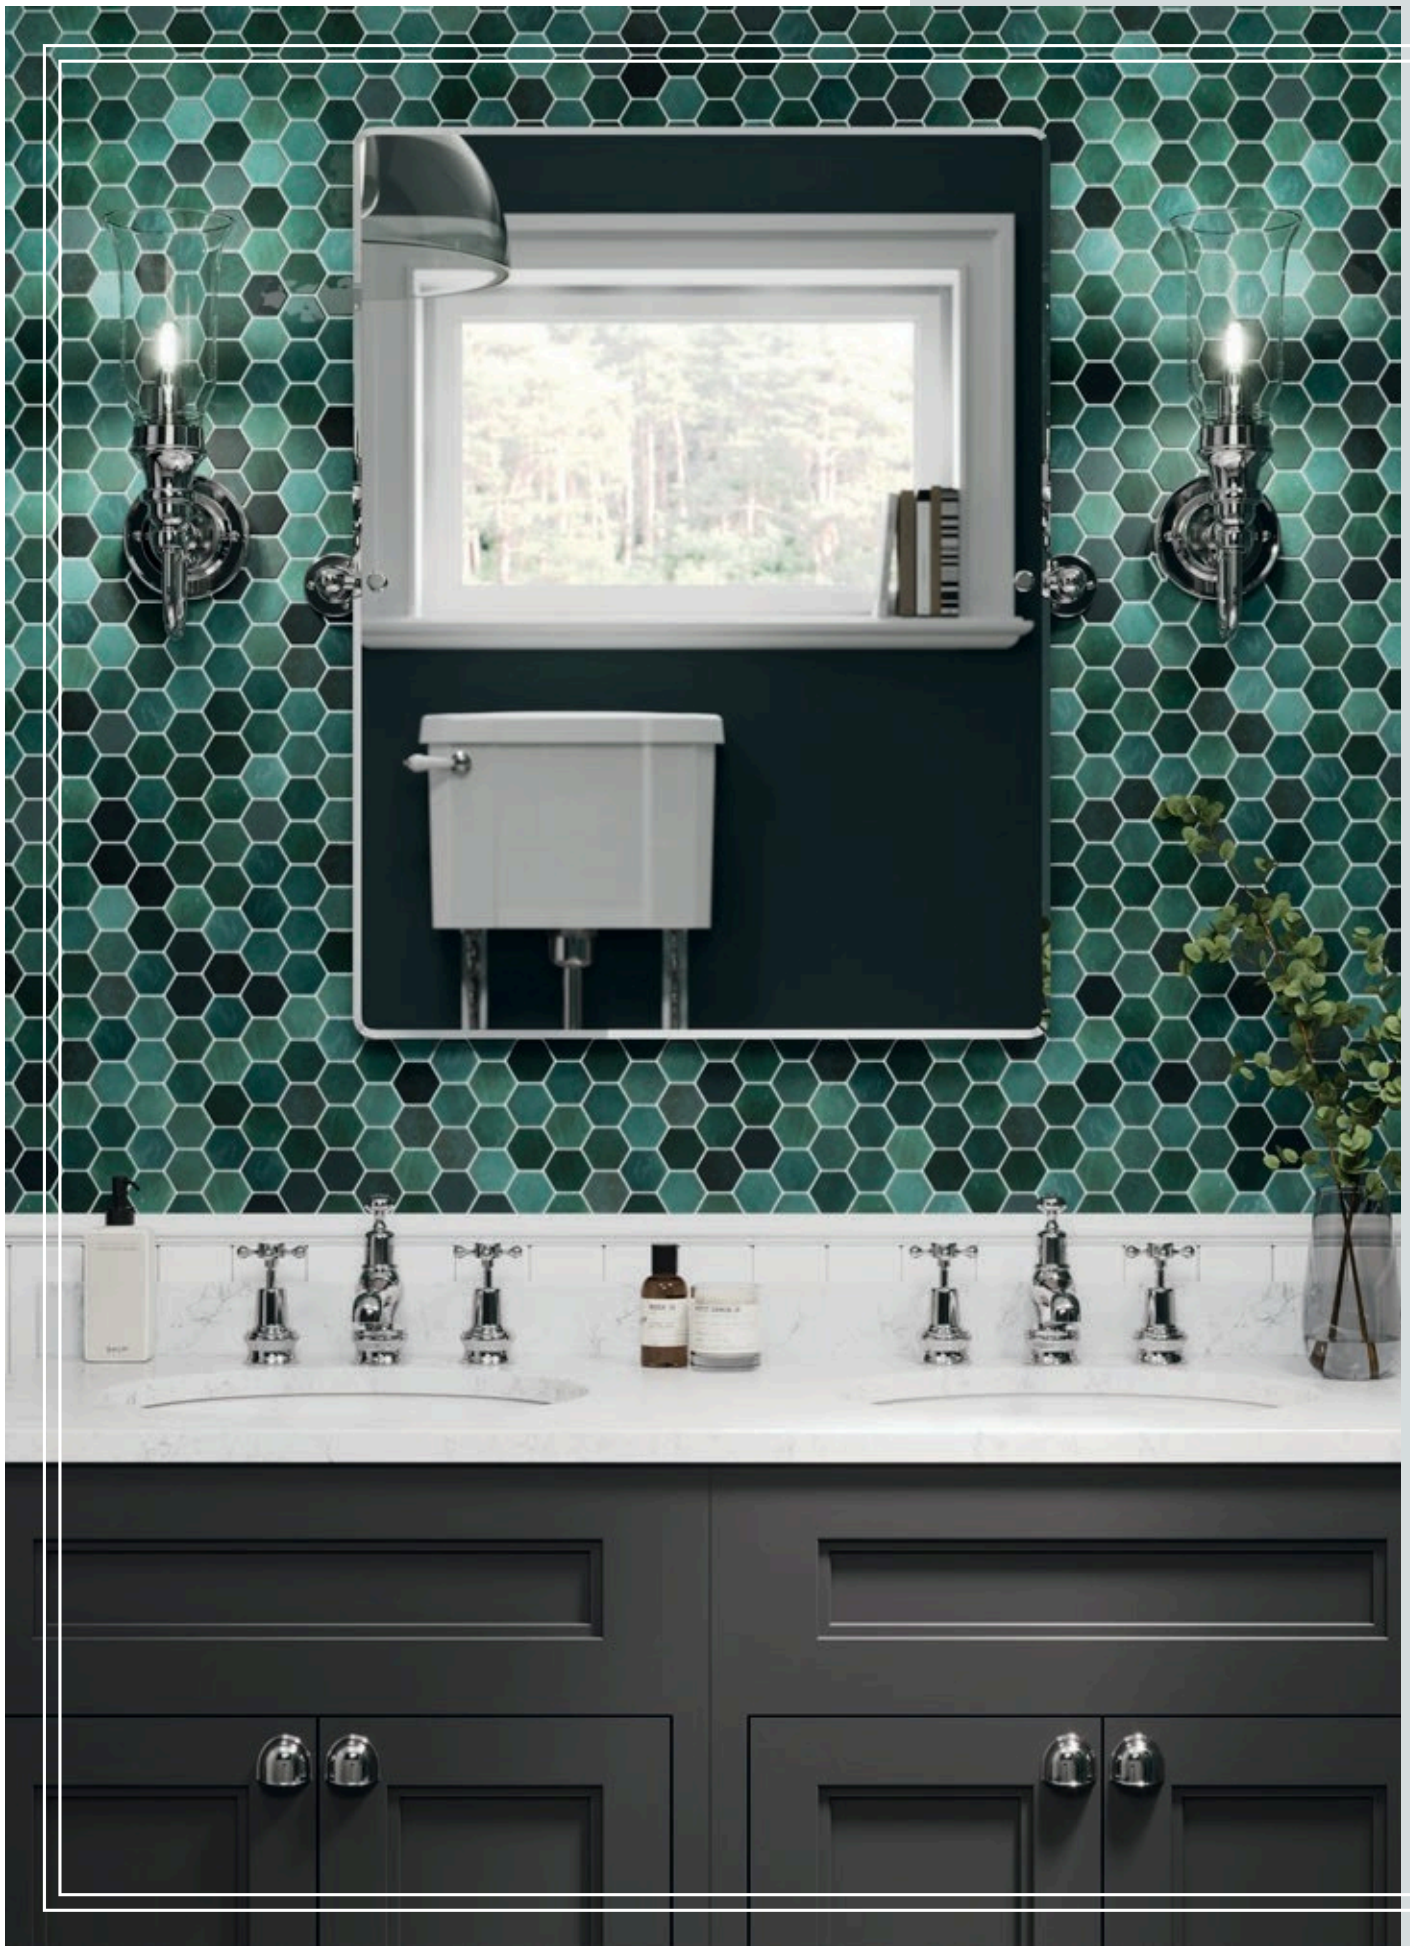

1300mm freestanding vanity unit with doors, Black with Minerva Carrara marble worktop | Regent three tap hole mixers with Claremont handles | Rectangular mirror | Mirror fixings 1850 | Ornate lights with vase clear glass shades | All fittings, brassware and accessories are in Chrome