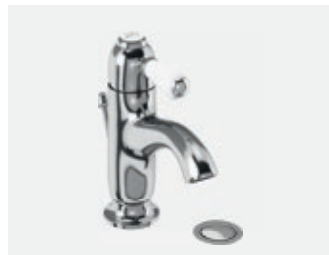

Curved basin mixer with pop up waste
Chrome: CH22 €349