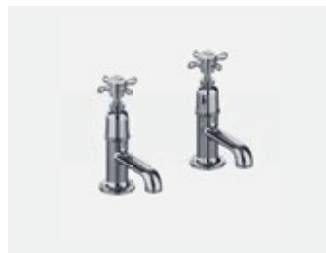

Basin pillar tap

Chrome: GU150DNC €313
Gold: GU150DNG €361
Br. Nickel: GU150DNL €361