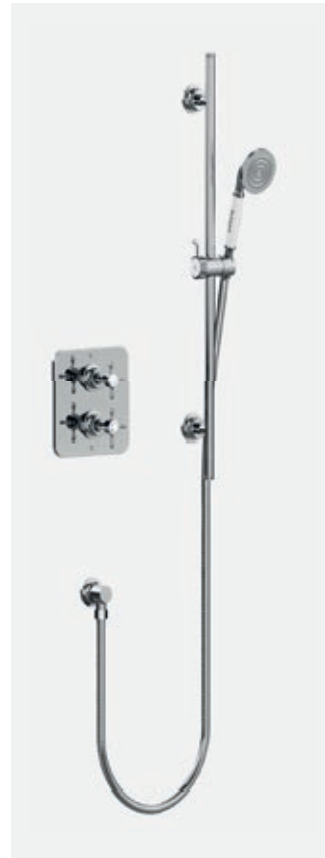

Fixed Hose and Handspray

Chrome: RIV20CHR €349
Gold: RIV20GOLD €385

GUILD

Square thermostatic single outlet concealed shower valve with fixed shower arm & head

Single Outlet

Chrome:
GUSHOWERPACKSQ2C €957
Gold:
GUSHOWERPACKSQ2G €1,115
Br. Nickel:
GUSHOWERPACKSQ2L €1,115

Square thermostatic single outlet concealed shower valve with rail, hose, handset & outlet elbow

Single Outlet

Chrome:
GUSHOWERPACKSQ1C €1,019
Gold:
GUSHOWERPACKSQ1G €1,116
Br. Nickel:
GUSHOWERPACKSQ1L €1,116

Square thermostatic dual outlet concealed diverter shower valve, fixed shower arm & head, holder & handset with hose & outlet elbow

Single Outlet

Chrome:
GUSHOWERPACKSQ3C €1,198
Gold:
GUSHOWERPACKSQ3G €1,440
Br. Nickel:
GUSHOWERPACKSQ3L €1,440