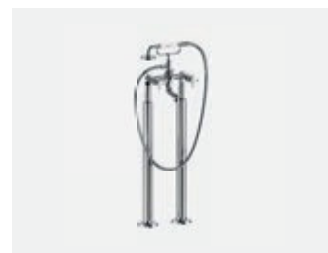

Floorstanding bath shower mixer

Chrome: BU_GU422FC €1,207
Gold: BU_GU422FG €1,449
Br. Nickel: BU_GU422FL €1,449