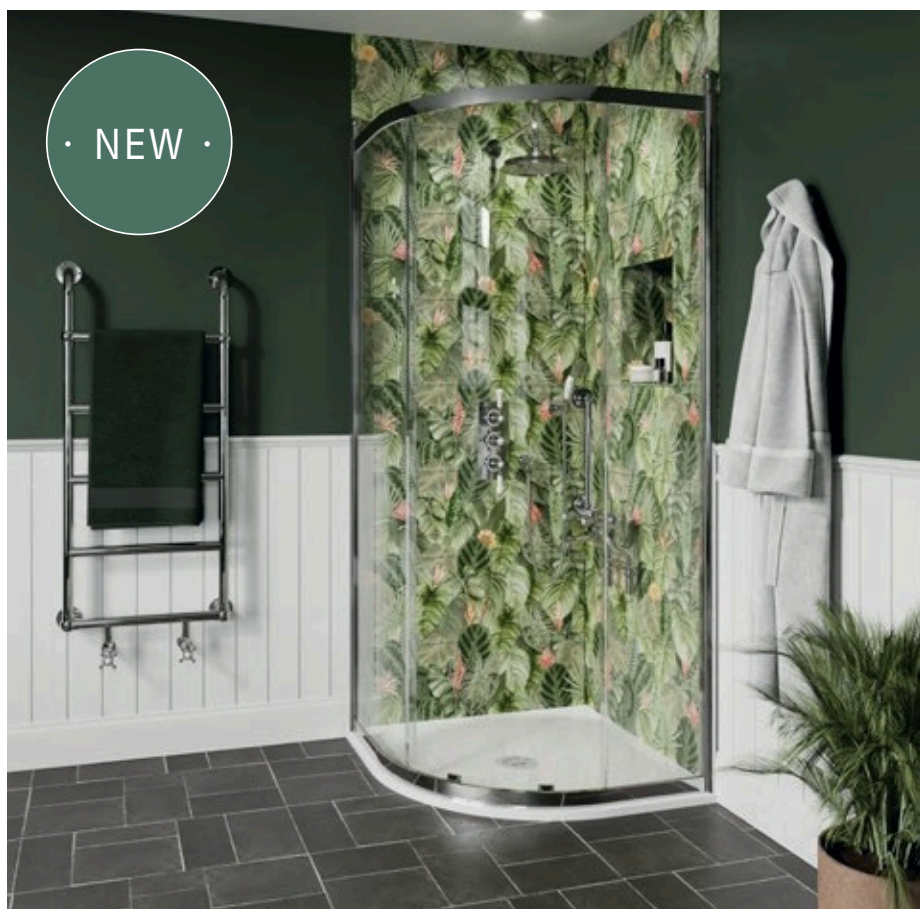

Recommended Trays

Range	Page
Bowood 25mm Shower Trays	146
Calton 25mm Shower Trays	146
35mm Shower Trays	147

CLASSIQUE 1850 QUADRANT ENCLOSURE

- 2000mm High
- Adjustable up to 20mm from each wall
- Constructed from aluminium
- Stainless steel handles and hinges
- Can be installed with or without fi nials
- Safety glass is 8mm thick
- 3M™ easy clean coating