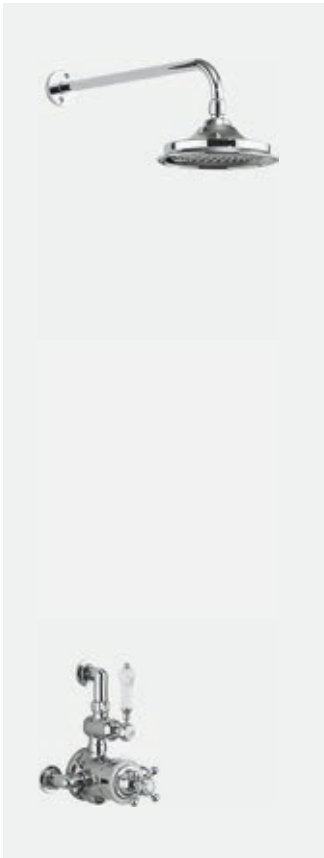

Adjustable wall bracket and handset with ceramic handle

390mm adjustable shower arm

6", 9" or 12" AirBurst shower head

White Ceramic

TF3S_V16 €1,190
 TF3S_V17 €1,299
 TF3S_V60 €1,364

AVON

Exposed Thermostatic Showers