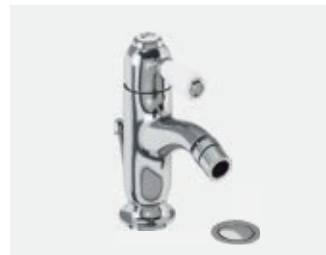

Curved bidet mixer with pop up waste
Chrome: CH23 €320

Unique Aesthetics

The Chelsea brassware range comes with its own unique, bespoke tap heads and are not available as Claremont, Anglesey or Birkenhead. Chelsea's range also comes with the choice of curved or straight spout.