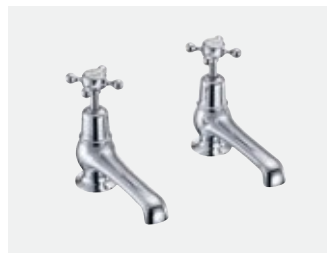

Bath taps deck-mounted

Chrome: CL3_QT €259
Regent Option
Chrome: CLR3_QT €337