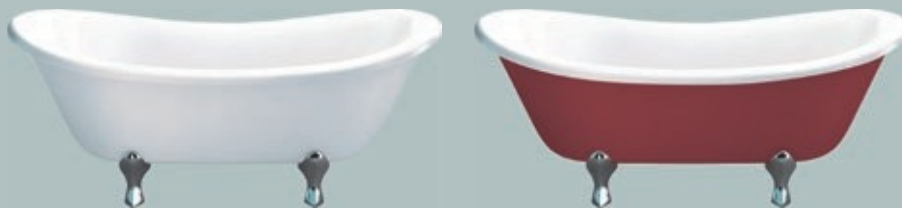

BATHS

Beautiful freestanding baths in a range of designs crafted with either TSFR (twin skinned fibre reinforced acrylic) for superior strength or ClearStone for the epitome of luxury. Choose from soaking tubs, elegant roll top baths, single or double-ended or showering baths for flexibility of use.

BATH FEET

Choose from three leg designs in multiple finishes on page 114.

PAINTING YOUR BATH

The exterior can be primed and painted. If you wish to paint yours then please note this is only possible on TSFR baths. You should seek advice from the paint manufacturer for suitable primers and processes.