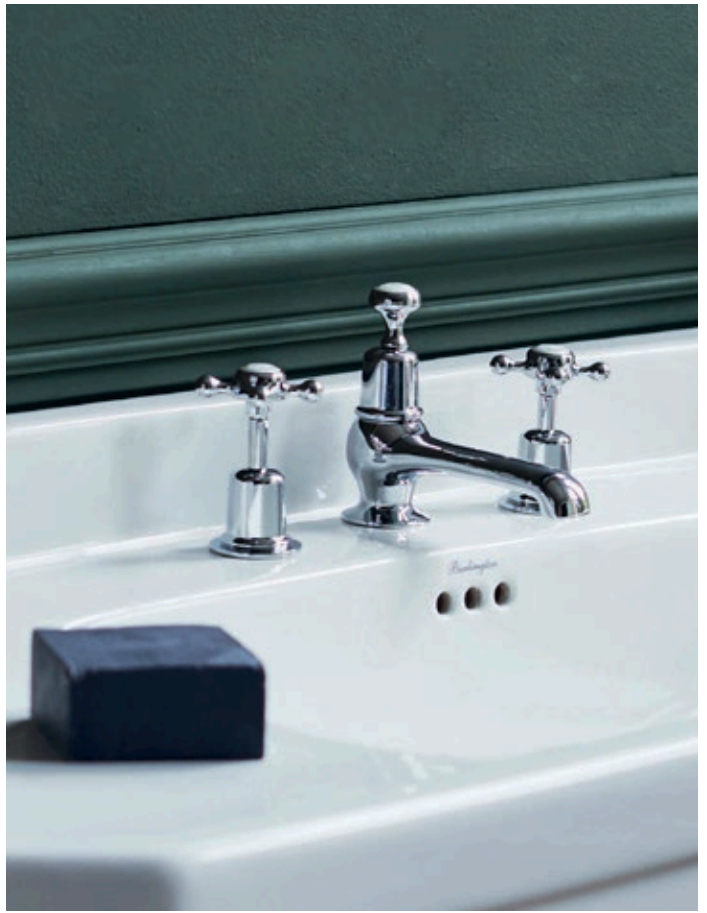

Edwardian 1200mm double basin with washstand | Three tap hole mixers with Claremont handles | Towel rings | All fittings and accessories are in Gold

ELEGANT EDWARDIAN

Classic.Soothing. Refreshing.

Famed for their restorative properties, Edwardian design took inspiration from the styles of the previous centuries whilst focusing on making comfort a high priority. Warming neutrals lay the perfect foundation with their soft, balanced hues helping to create a lighter cosy homeliness. A perfect pairing with expressive coloured tiles or patterned wallpaper, Edwardian style provides complete contentment without having to compromise on a look that dates.

THE
Burlington
Patent Cistern

Edwardian 1200mm basin with washstand | Three tap hole mixer with Claremont handles | Standard 440 medium level WC with Chrome cistern with flush pipe and lever | Soft close seat, White | Seat handles | All fittings, brassware and accessories are in Chrome

Standard 520 low level WC with flush pipe and lever | Soft close seat, White | WC roll holder | Edwardian 560mm basin with washstand | Three tap hole mixer with Kensington levers | Tumbler holder | Towel ring | Oval mirror | Mirror fixings 1850 | Hampton 1500mm bath | Classique curved bathscreen | Avon shower with 9" head | Calacutta Marble wall panel | Bath pillar taps with Kensington lever | Bloomsbury radiator | All fittings, brassware and accessories are in Chrome