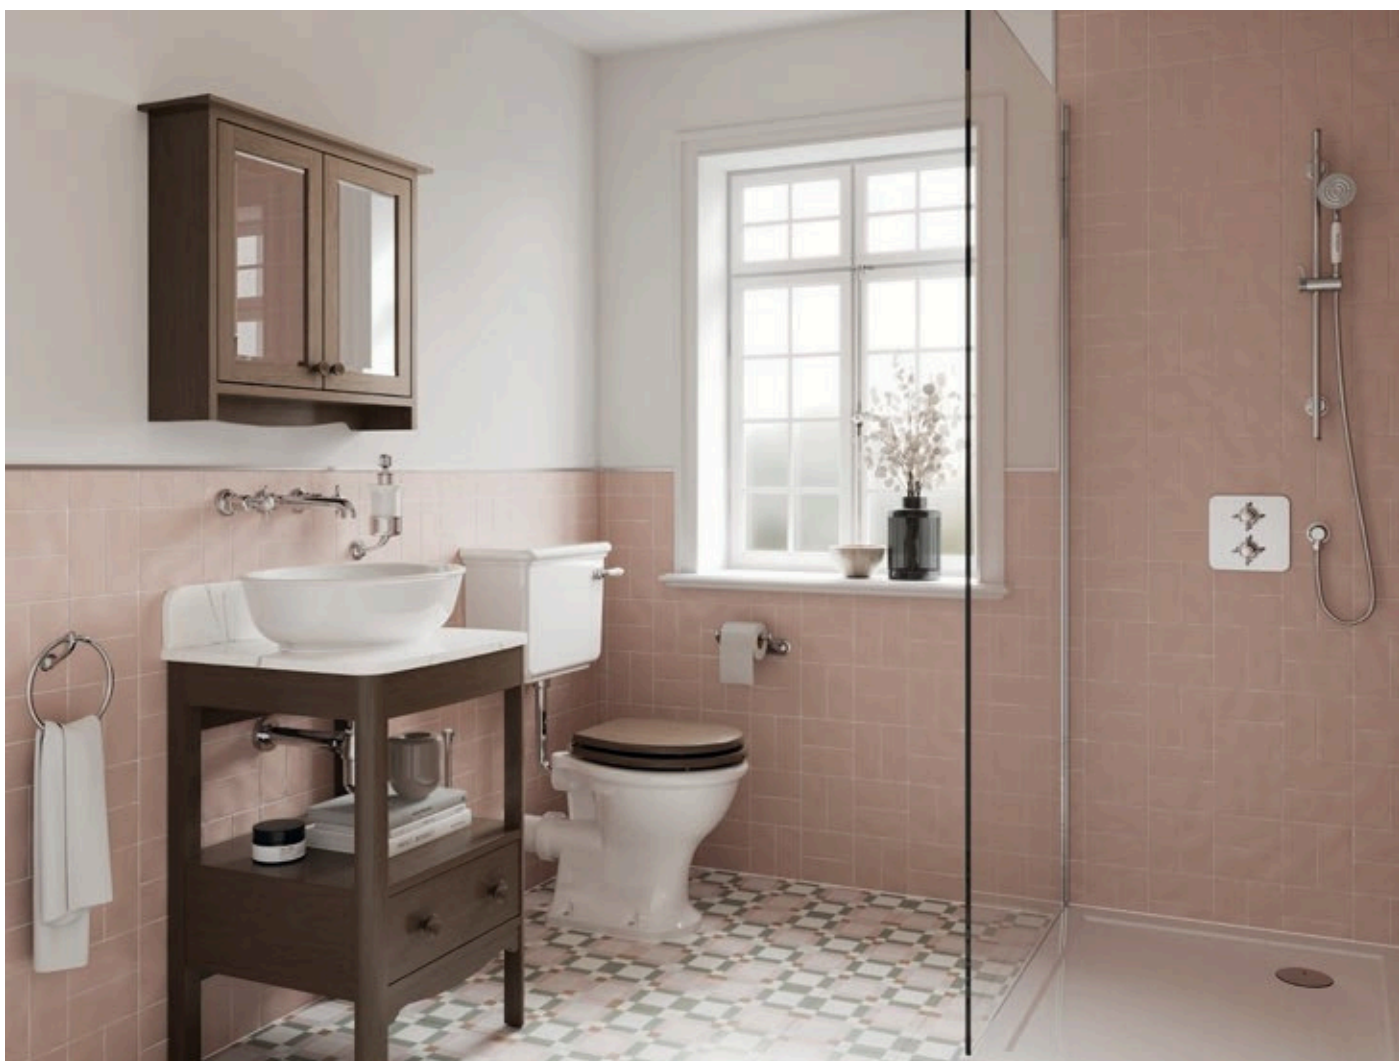

White Gloss: GU5038SCW

€157

For the full Guild range visit burlingtonbathrooms.com/guild

BATHS

Beautiful freestanding baths in a range of designs crafted with either TSFR (twin skinned fibre reinforced acrylic) for superior strength or ClearStone for the epitome of luxury. Choose from soaking tubs, elegant roll top baths, single or double-ended or showering baths for flexibility of use.