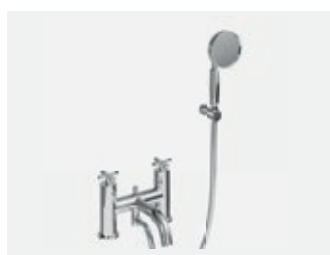

Bath shower mixer with handset and hose

Chrome: RIV4CHR €743
Gold: RIV4GOLD €888