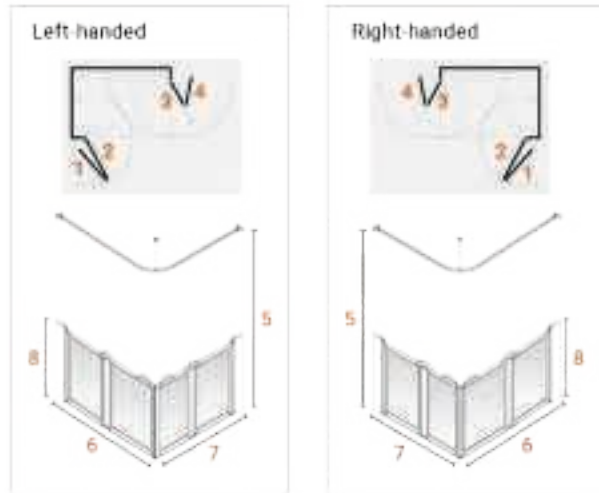

HALF HEIGHT SHOWER DOORS