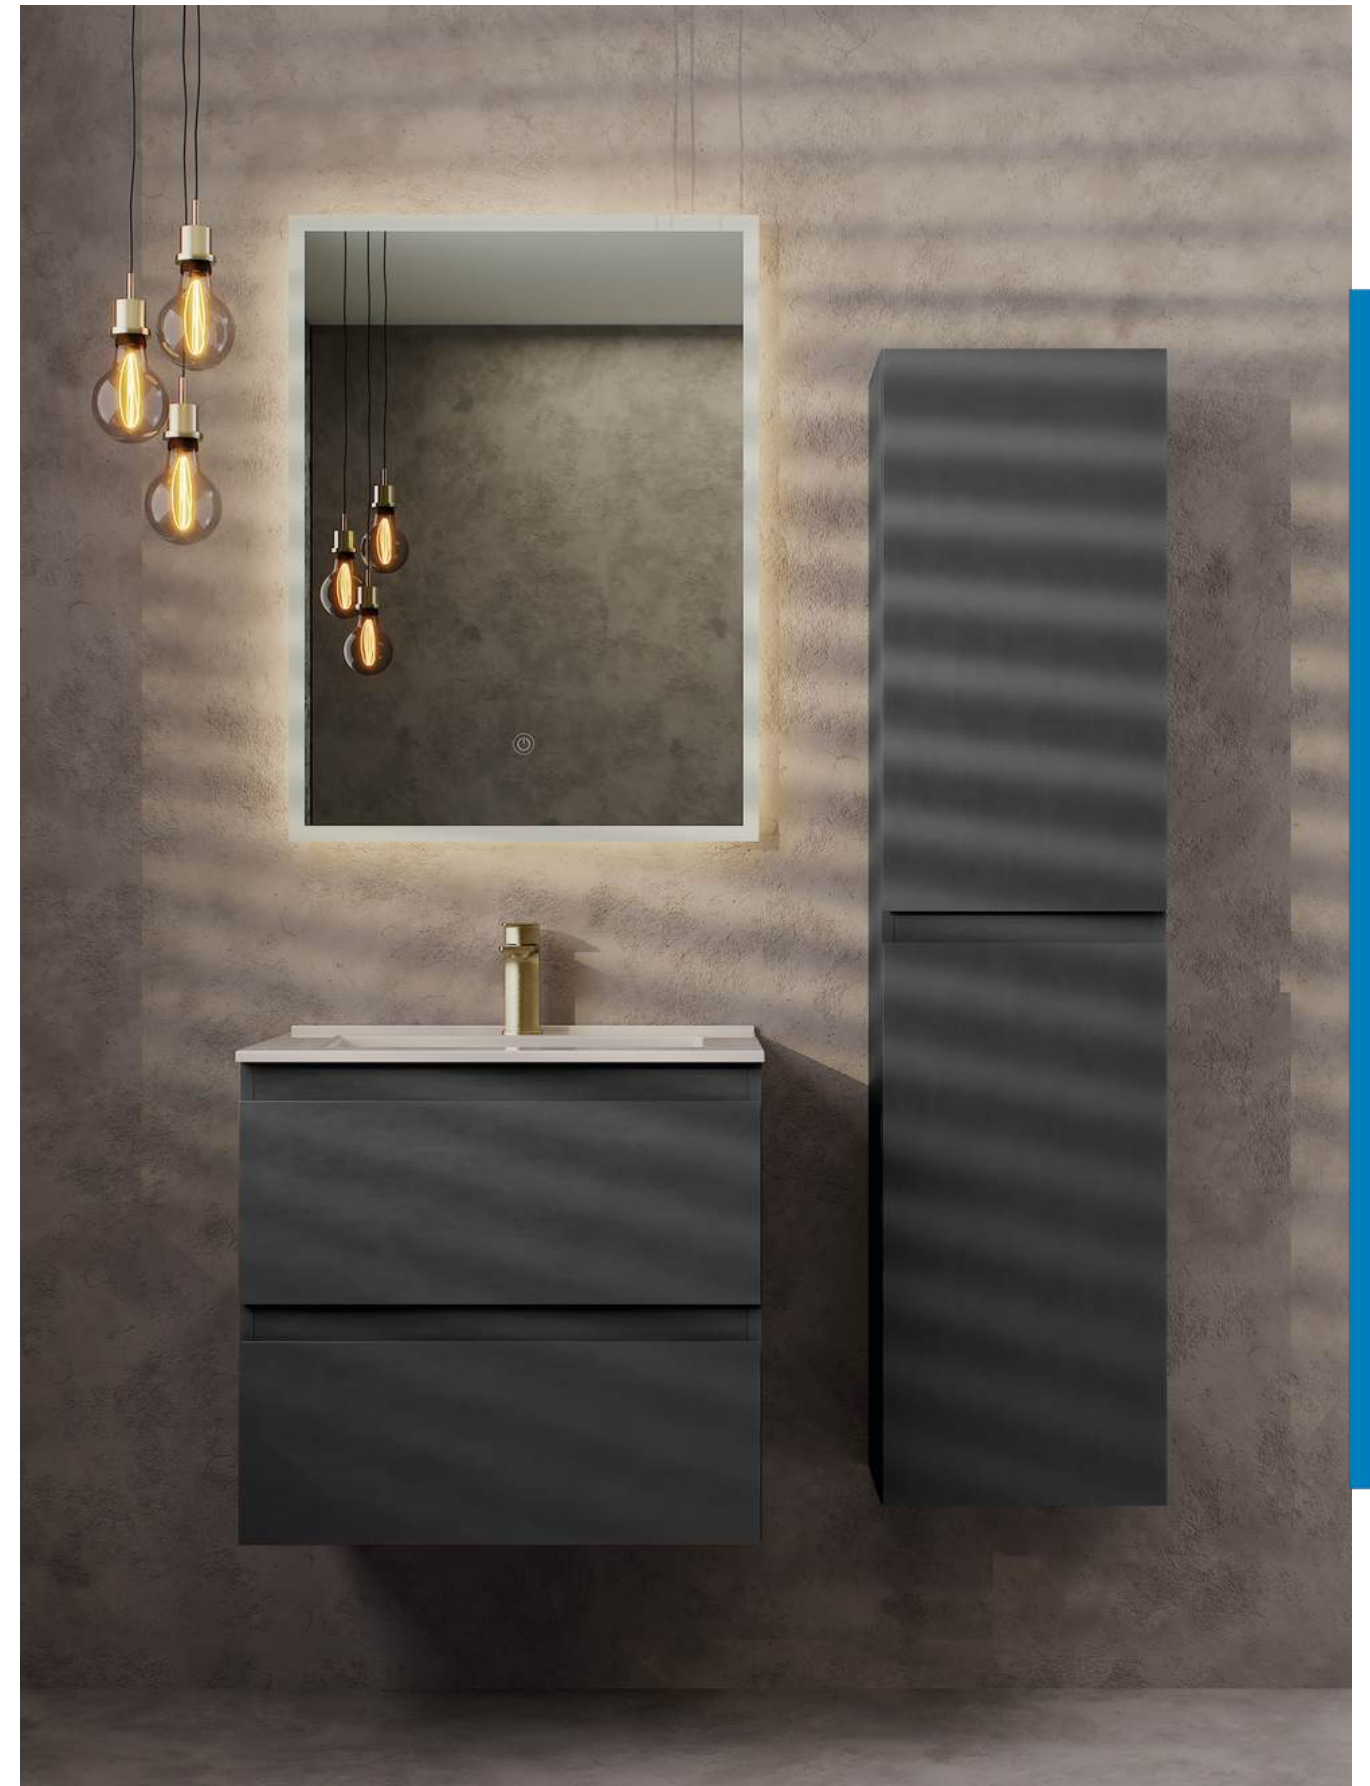

INCLINE

Furniture Finish

- Ash
- Grey
- Oak
- Walnut

Features

- Soft Close
- Organiser
- Antibacterial matt lacquer
- Highly Impact Resistant
- Partial extraction

600MM WALL HUNG UNIT & BASIN ASH
550 x 600 x 440mm

● IN60A _____ € 755

800MM WALL HUNG UNIT & BASIN ASH
550 x 800 x 440mm

● IN80A _____ € 875

WALL HUNG TALL BOY ASH
1400 x 345 x 269mm

● 85567 _____ € 660