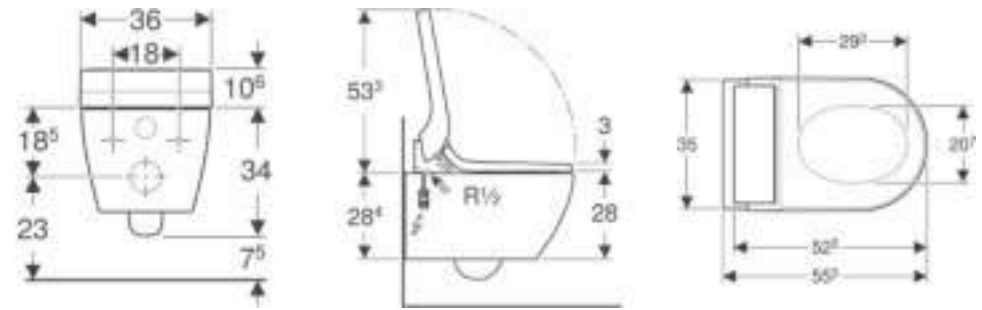

AQUACLEAN

THE SHOWER TOILET

Tuma Comfort WC