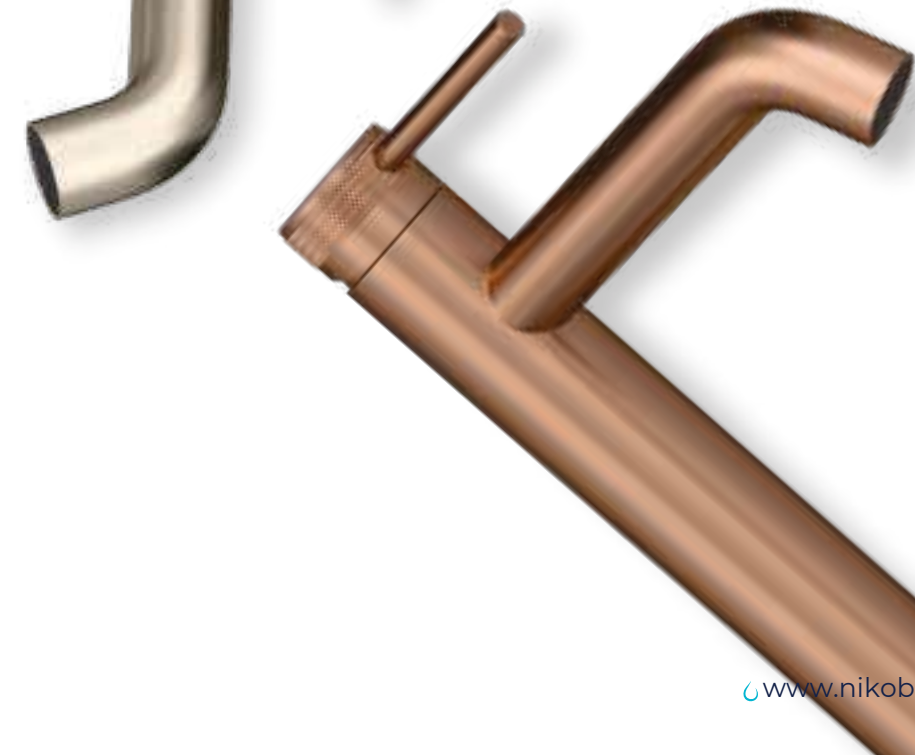

DIA

Our Dia brassware collection seamlessly blends traditional design with modern style. Available in six distinct finishes, the Dia collection allows you to create a unique and personalized bathroom aesthetic.