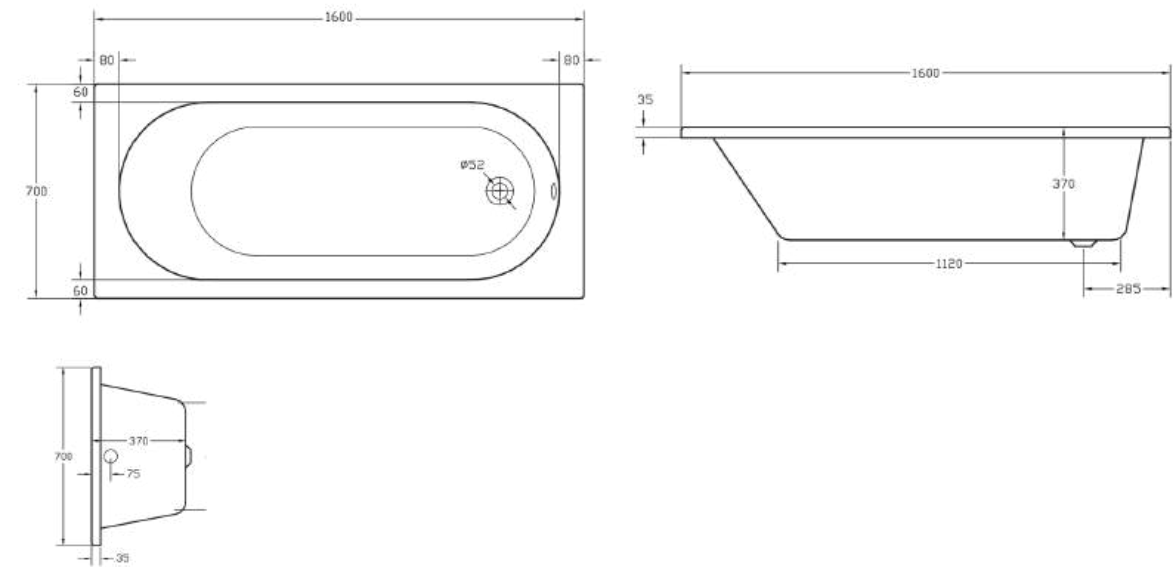

KURVO SINGLE ENDED - AQRSE16