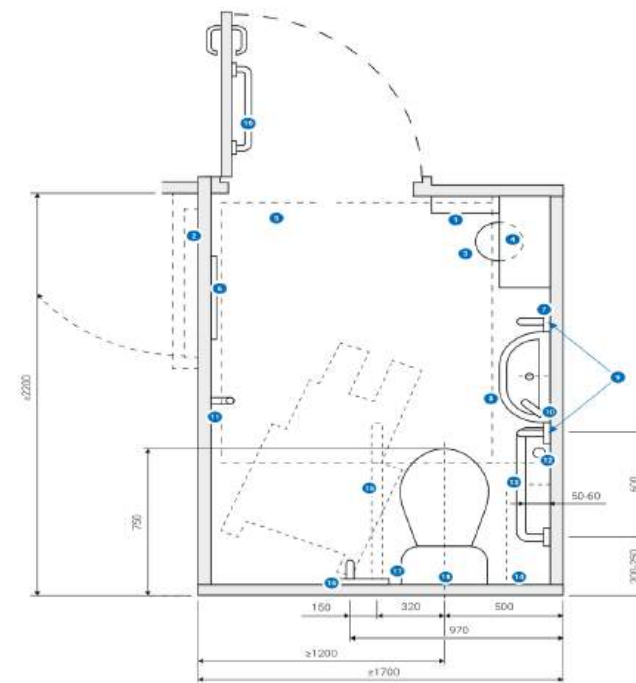

DOC M PACK TYPICAL LAYOUT

1. Sanitary dispenser
2. Alternative door position
3. Waste disposal bin
1. Shelf, installed 760mm above finished floor level
2. Wheelchair turning space (1500 x 1500mm)
3. Long mirror
4. Wall A (see side view)
5. Wash basin, this should project no further than 250mm from wall
6. Vertical grab rails
7. Mixer tap, installed on side of basin nearest WC
8. Two clothes hooks, installed 1050mm and 1400mm above finished floor level
9. Alarm pull cord
10. Horizontal grab rail
11. Sanitary disposal unit
12. Fold-up support rail
13. Vertical grab rail
13. Flush mechanism, installed on side of cistern furthest from wall
14. Flat-topped, close-coupled cistern, provides back rest and colostomy bag changing surface for standing users*
15. Horizontal pull rail on outward-opening door
- 16.

*Where low-level cisterns are used, a rail with padded back rest should be provided, and a colostomy bag changing shelf installed 950mm above finished floor level. Dimensions shown in millimetres. NOTE: Examples shown are for right-handed transfer to WC