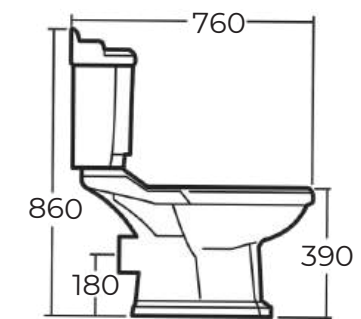

LEGEND

LEPCS