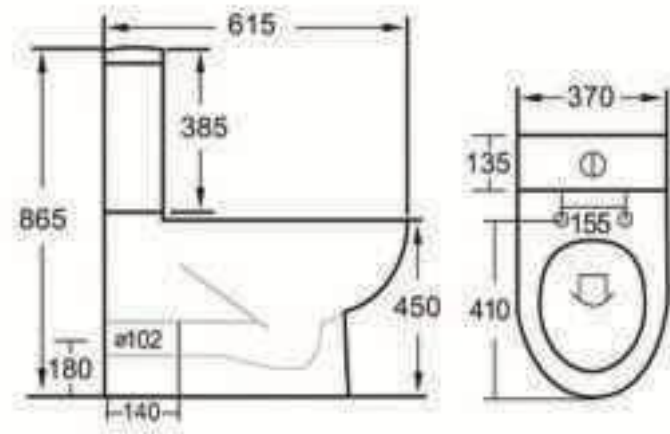

AMELIA

AMCHPS