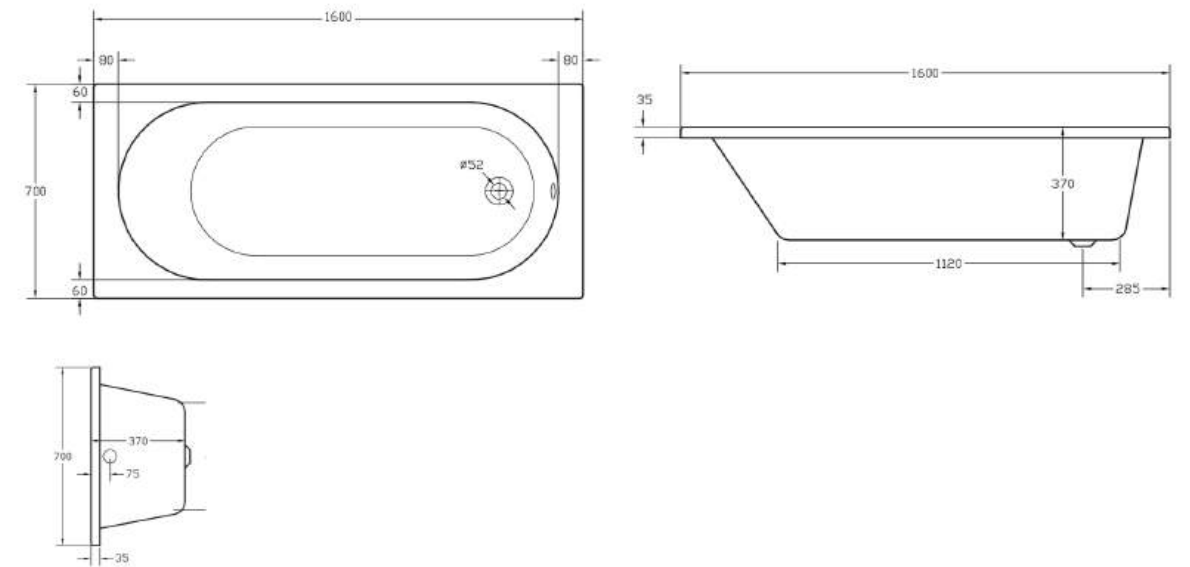

KURVO SINGLE ENDED - AQRSE16