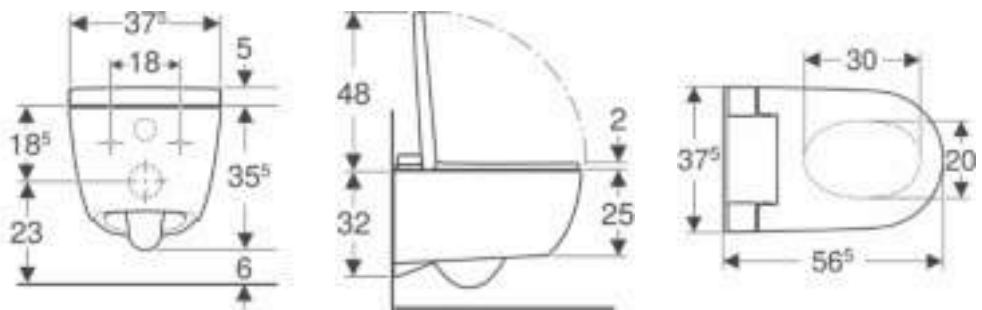

AQUACLEAN

THE SHOWER TOILET

Tuma Comfort WC

Alba WC

SANITARY MODULES

MONOLITH