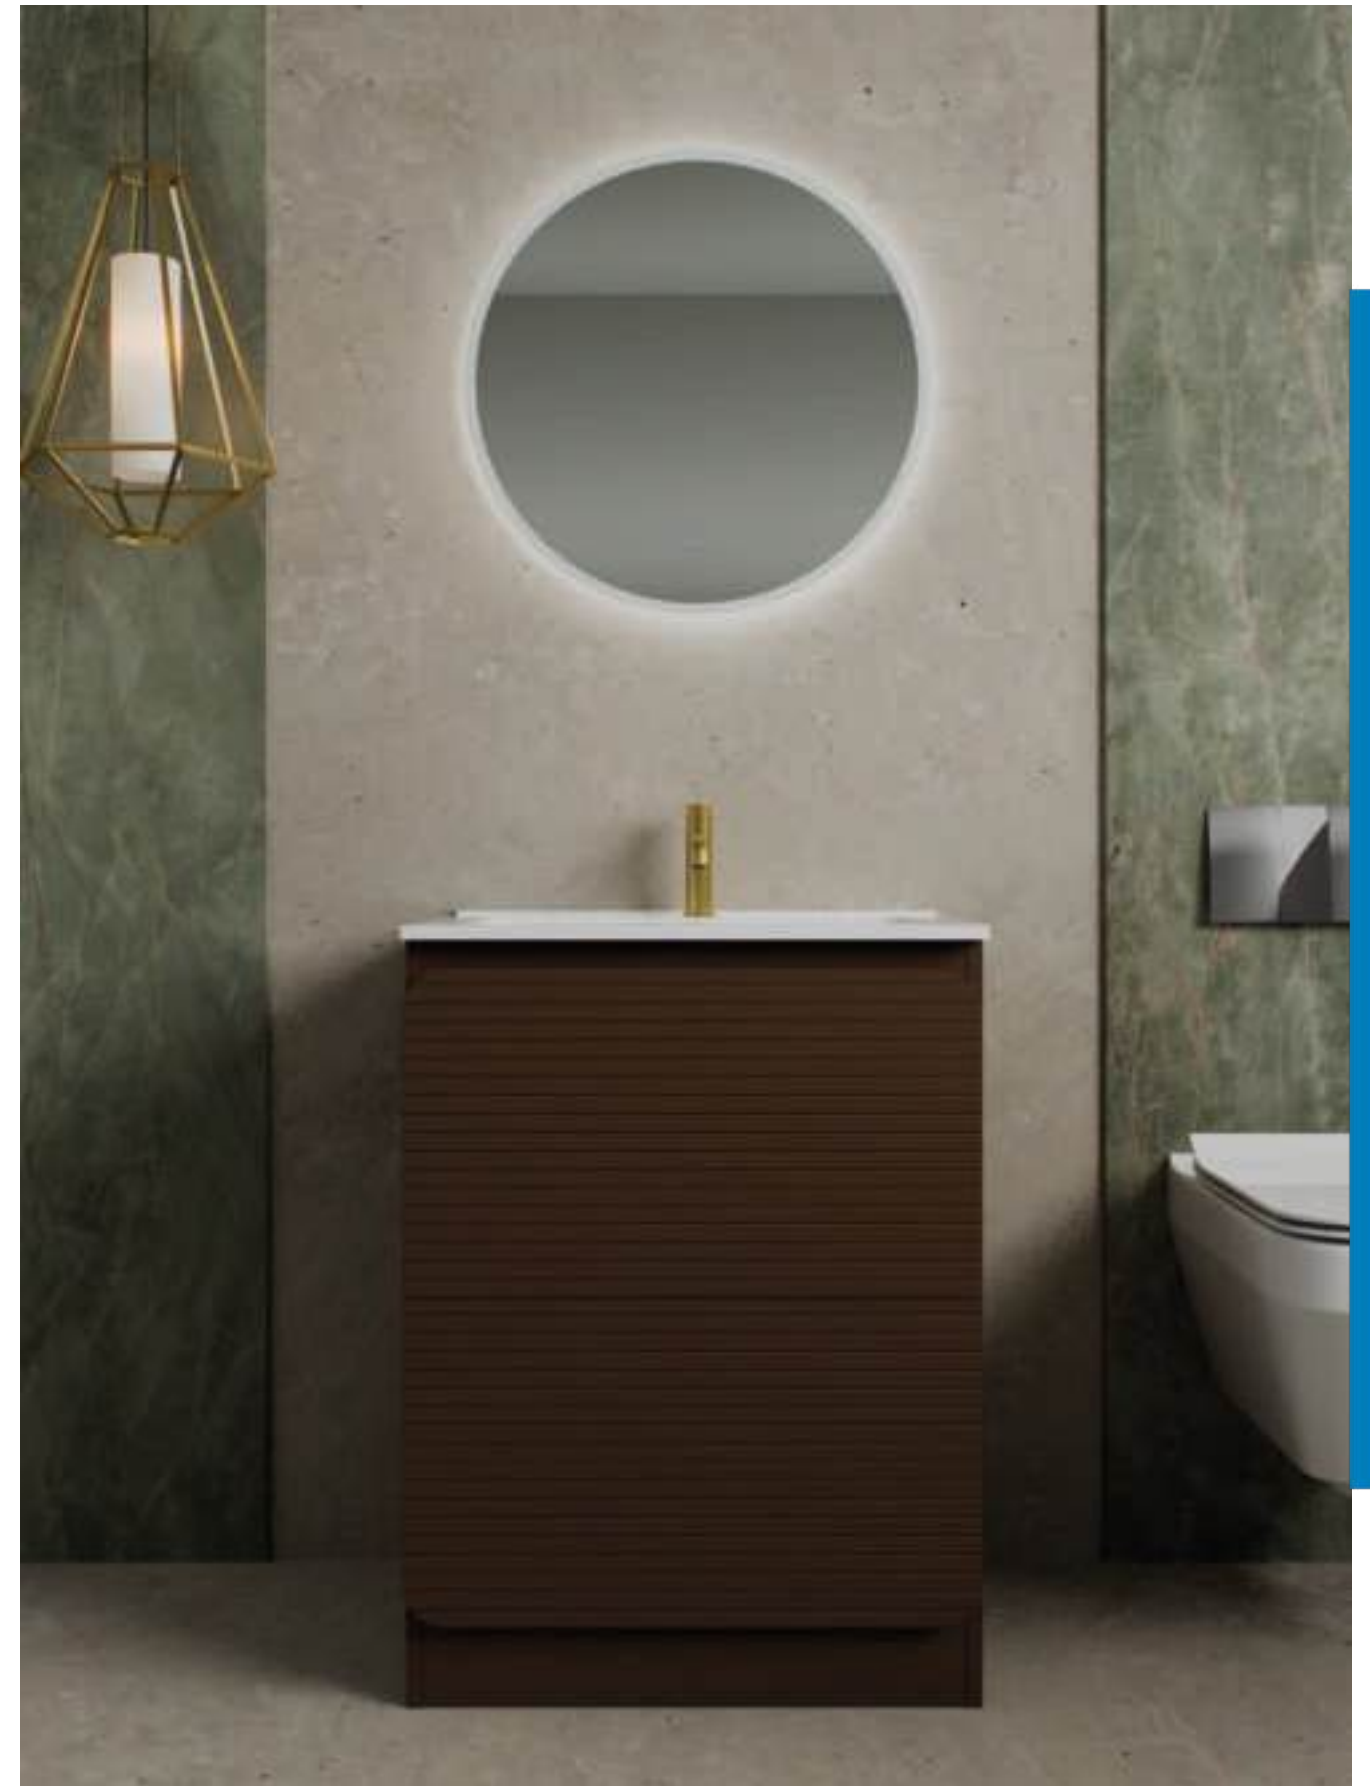

RÍAN

Furniture Finish

- Chocolate Brown
- Mauve Pink
- Mocha

Features

Matt lacquered

2 drawers with integrated handle design

Soft Close

Total extraction

Atira drawer technology

500MM FLOOR STANDING TWO-DRAWER UNIT & BASIN CHOCOLATE BROWN

800 x 500 x 390mm

● R50FSCBB _____ € 776

600MM FLOOR STANDING TWO-DRAWER UNIT & BASIN CHOCOLATE BROWN

800 x 600 x 450mm

● R60FSCBB _____ € 799