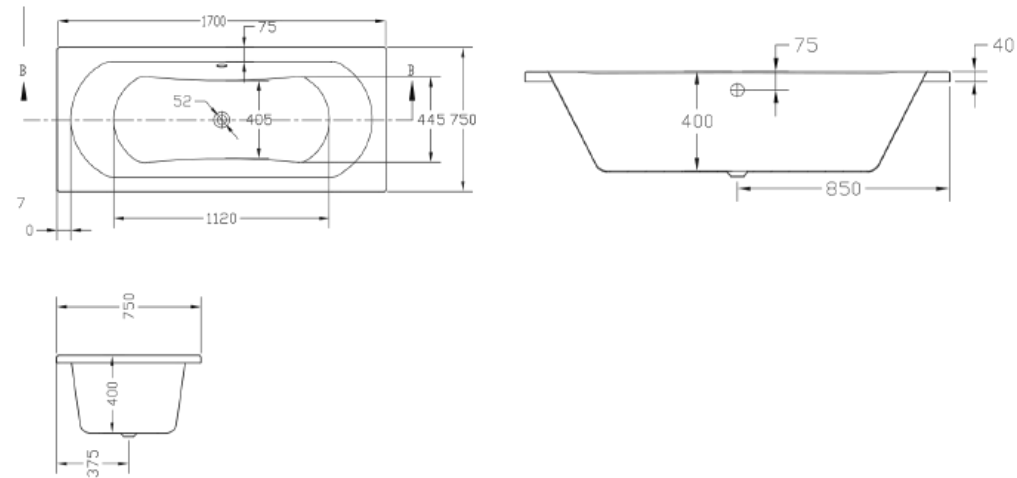

KURVO DOUBLE ENDED - AQRDE18

KURVO DOUBLE ENDED - AQRDE178

KURVO ROUND SHOWER BATH

MILAN SQUARE SHOWER BATH

MILAN SQUARE SHOWER BATH E18

1800

95

610 400