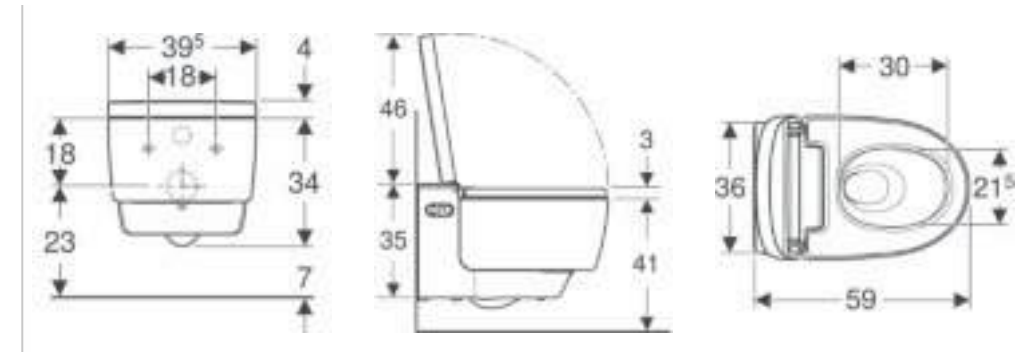

AQUACLEAN

THE SHOWER TOILET

Mera Classic WC