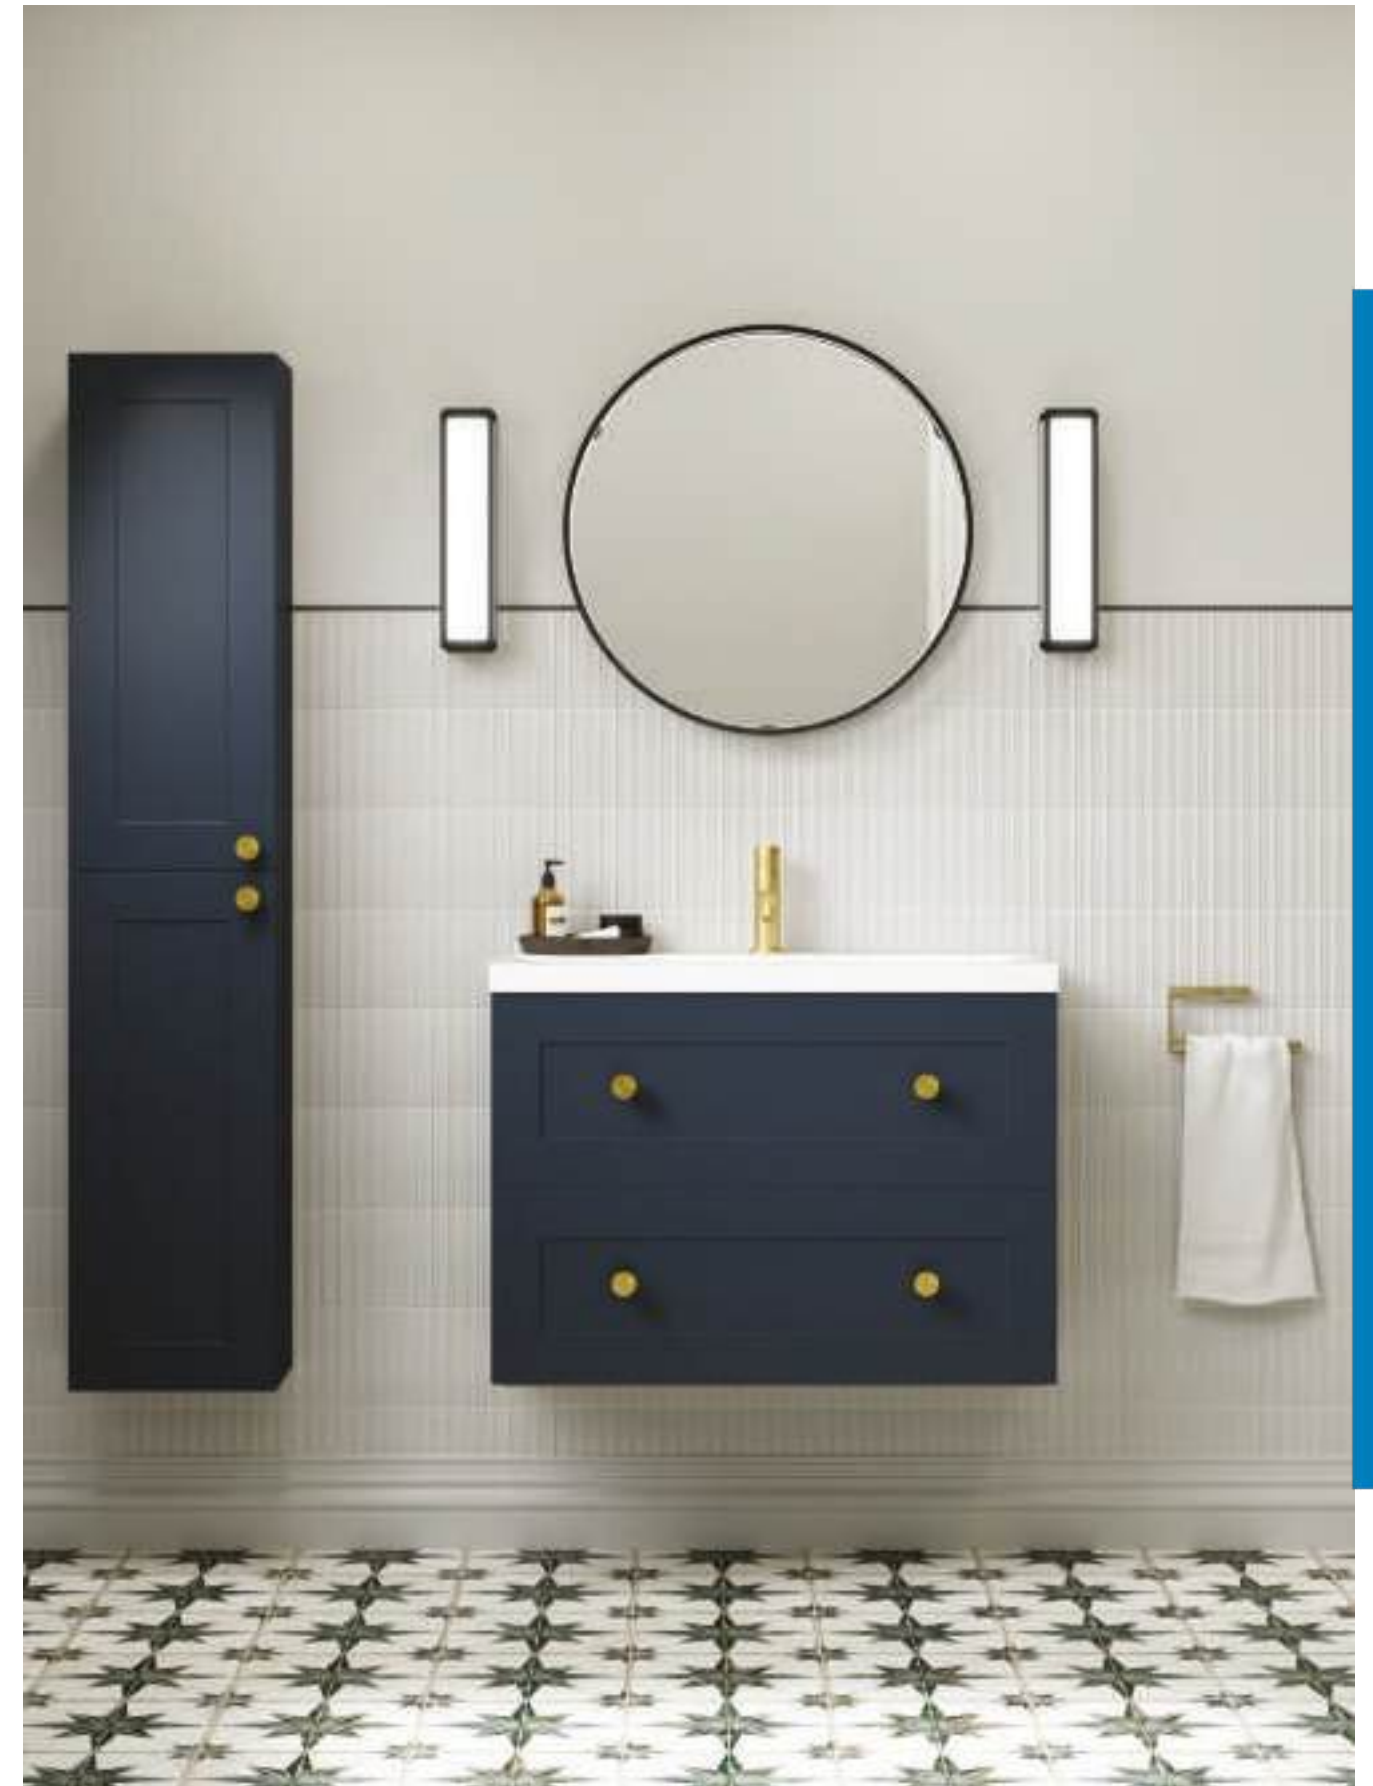

565 x 800 x 390mm

CL80WHHB _____ € 1,070

600MM FLOOR STANDING UNIT & BASIN HENLEY BLUE

840 x 600 x 390mm

CL60FSHB _____ € 810

KOLOUR

Kolourunits feature a modern colour palette, seamlessly blending style and function with soft-close doors and drawers. Supplied rigid for exceptional durability, these units come with easy fix brackets for straight forward installation. Choose from three elegant handle options – matt black, brass, and chrome – to perfectly match your decor. The minimalist design is highlighted by a soft cube basin with curved edges and a deep bowl, adding a touch of contemporary elegance and sophistication to any bathroom.