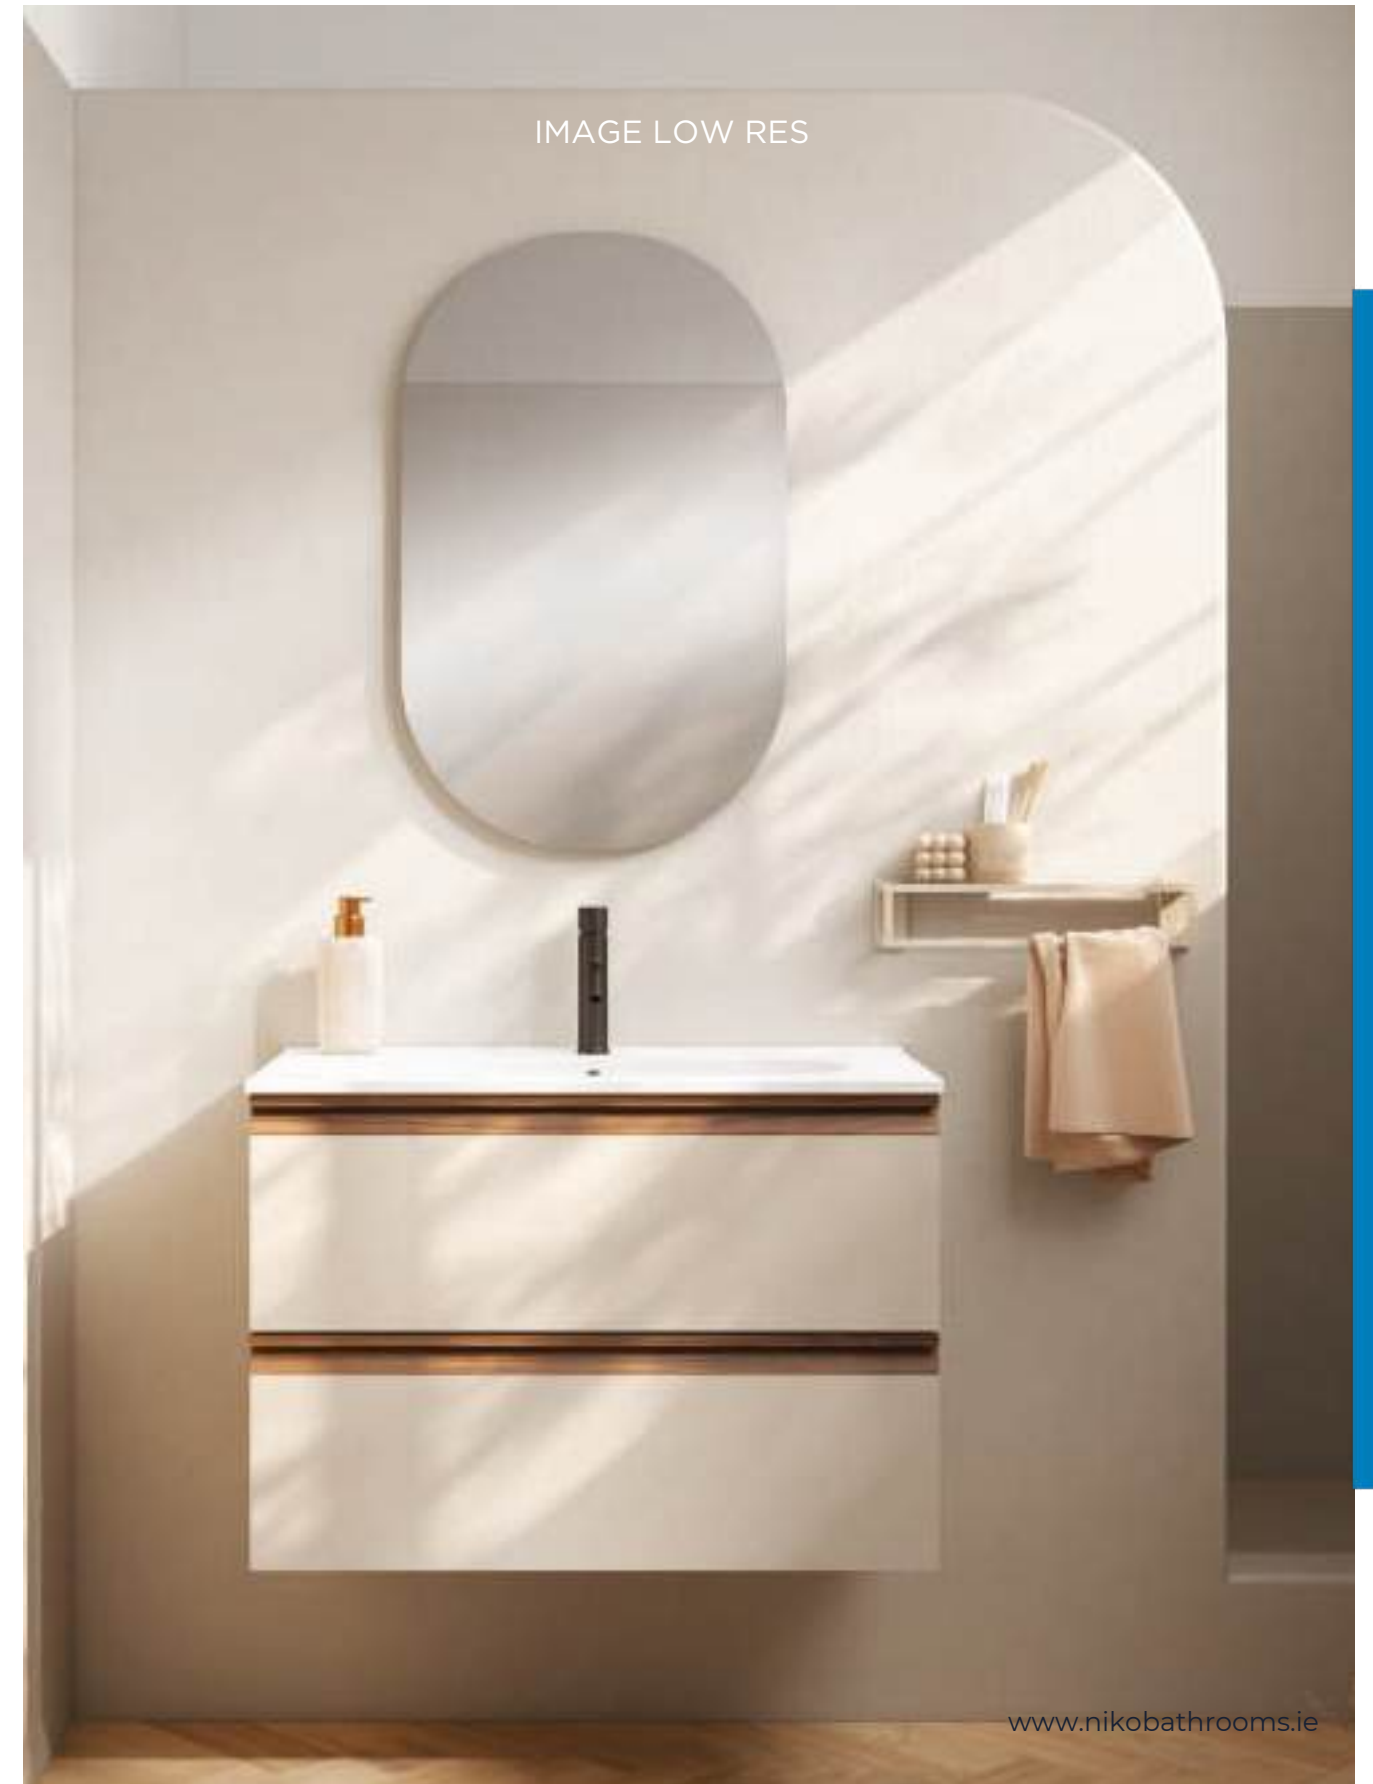

550 x 600 x 450mm

PH60C _____ € 790

800MM WALL HUNG UNIT & BASIN COTTON

550 x 800 x 450mm

PH80C _____ € 895

WALL HUNG TALL BOY COTTON

1200 x 345 x 270mm

75567 _____ € 530