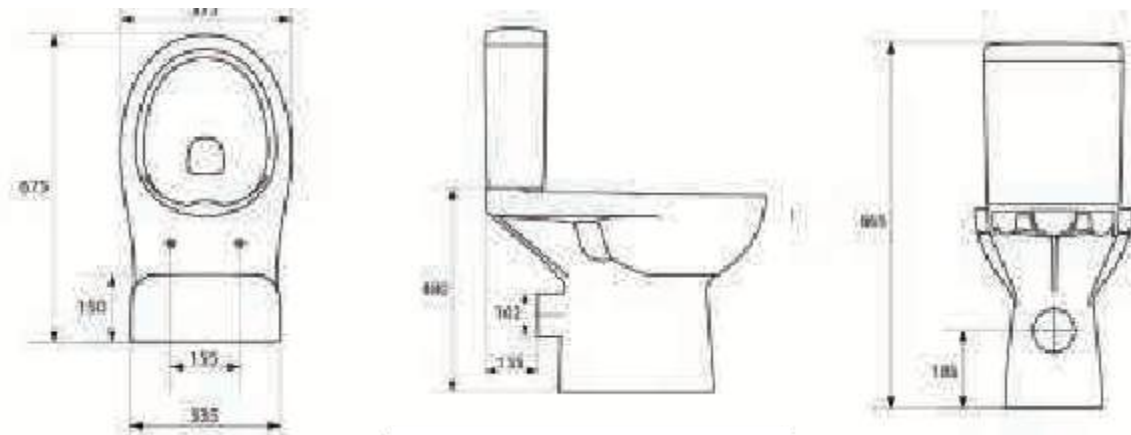

FREYA

MODUO

NORVA

CASHEL

CLHPCS

CLPCS

LEGEND

LEPCS

LEBA