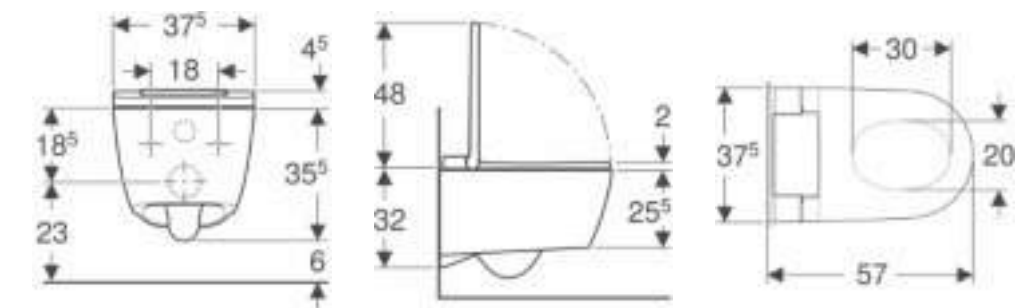

WC & FURNITURE

WC

Selnova WC

FURNITURE

Double drawer

AQUACLEAN

THE SHOWER TOILET

Mera Classic WC

Mera Comfort WC

Sela WC