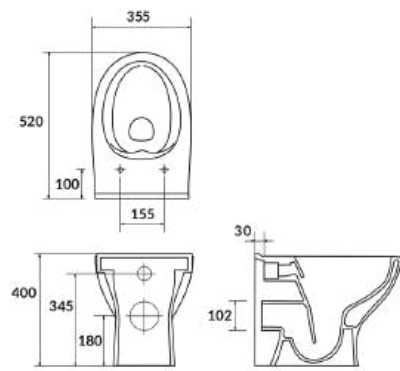

FREYA

MODUO

NORVA

CASHEL

CLHPCS

CLPCS

LEGEND

LEPCS

LEBA