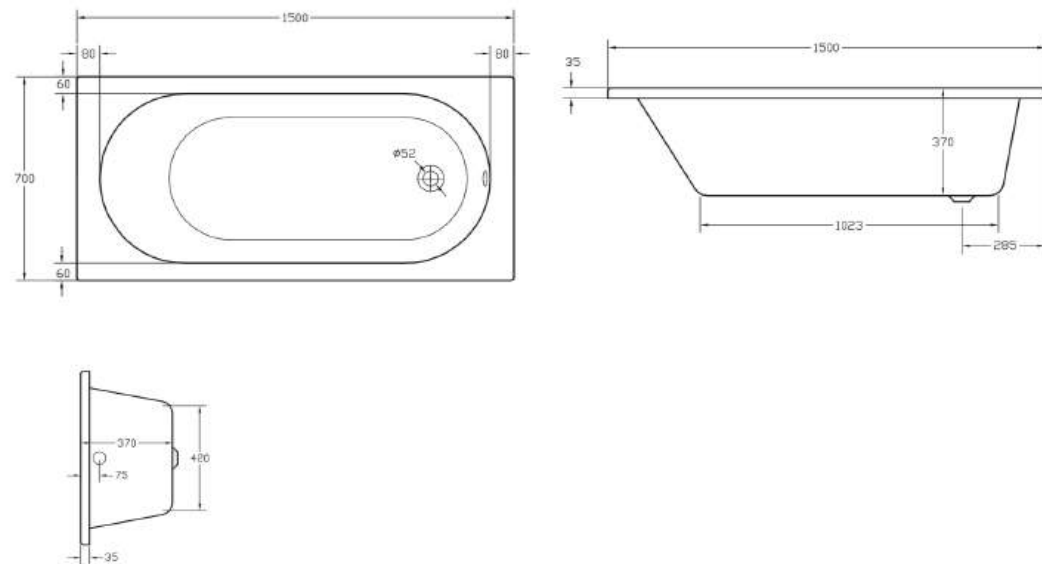

KURVO SINGLE ENDED - AQRSE15