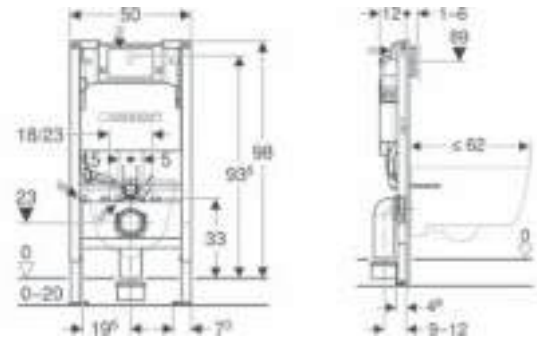

ALPHA FRAMES

458.037.21.2