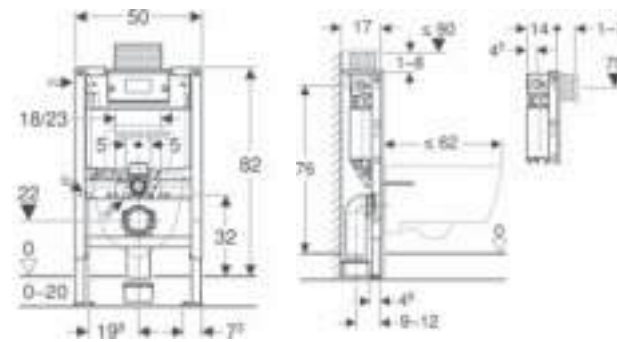

458.034.21.2
with square flush plate