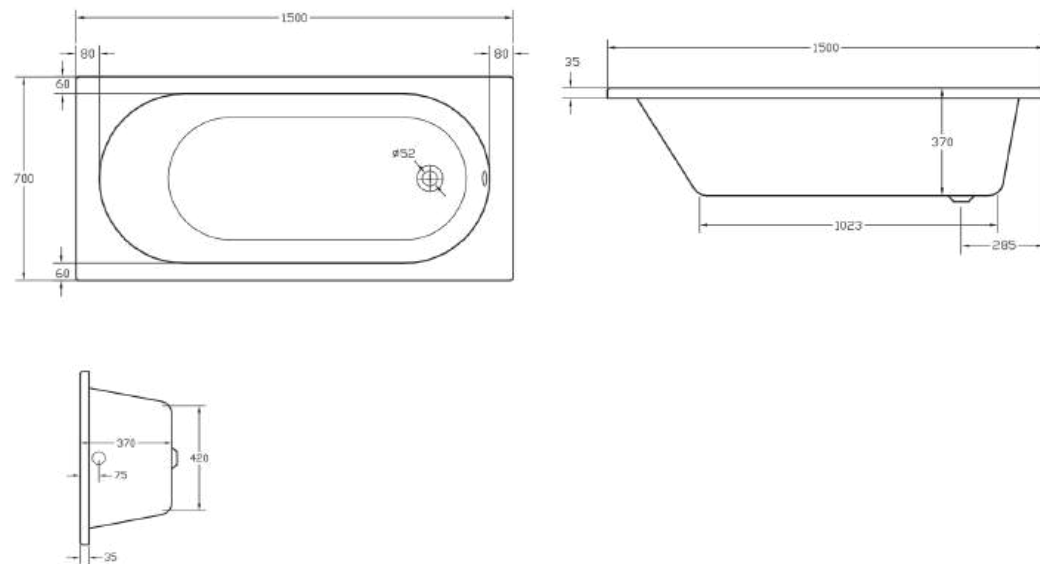

KURVO SINGLE ENDED - AQRSE15