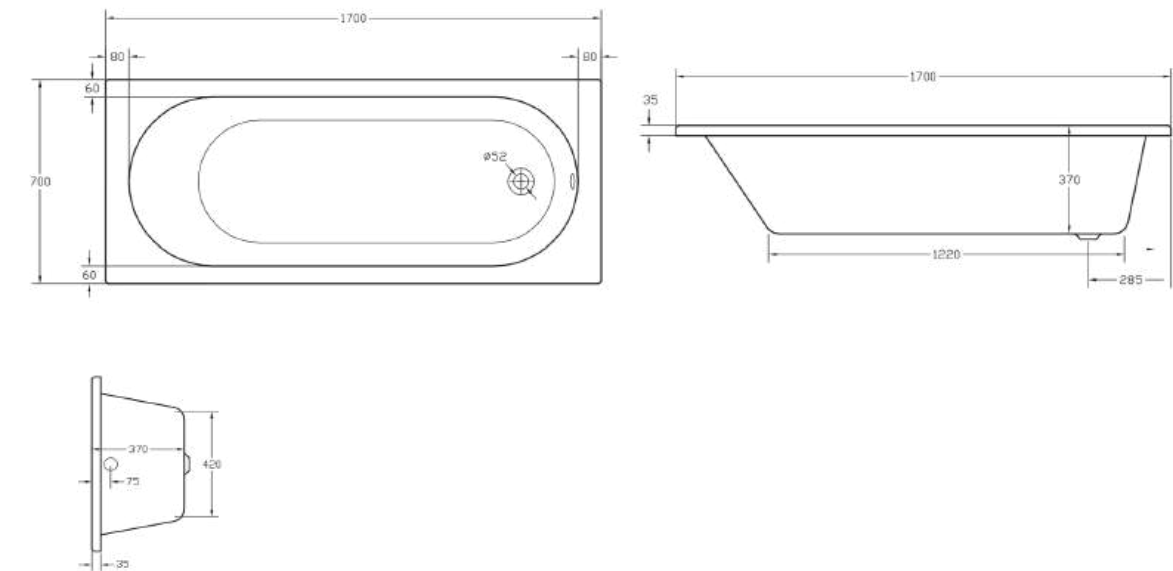

KURVO SINGLE ENDED - AQRSE17