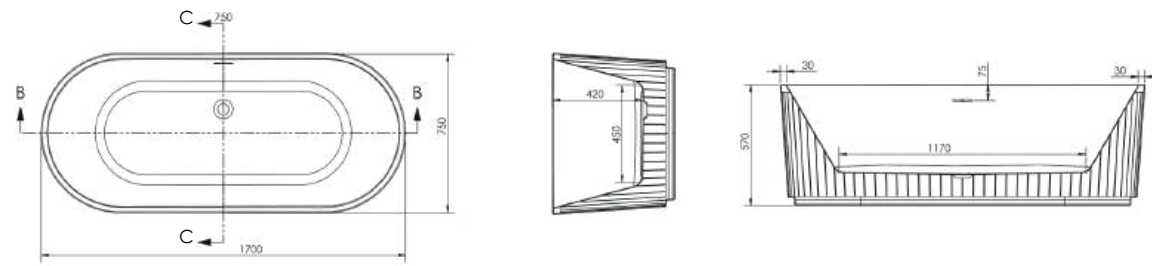

APHRODITE

CHARLTON

FLUTE

AURORA

ION