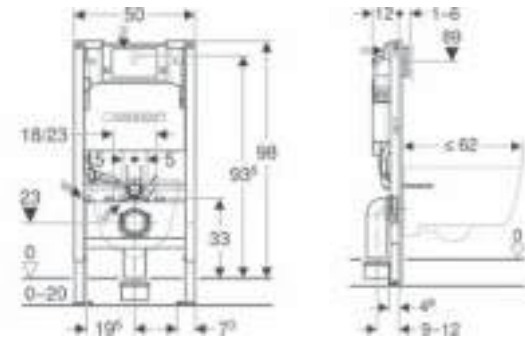

458.038.21.2