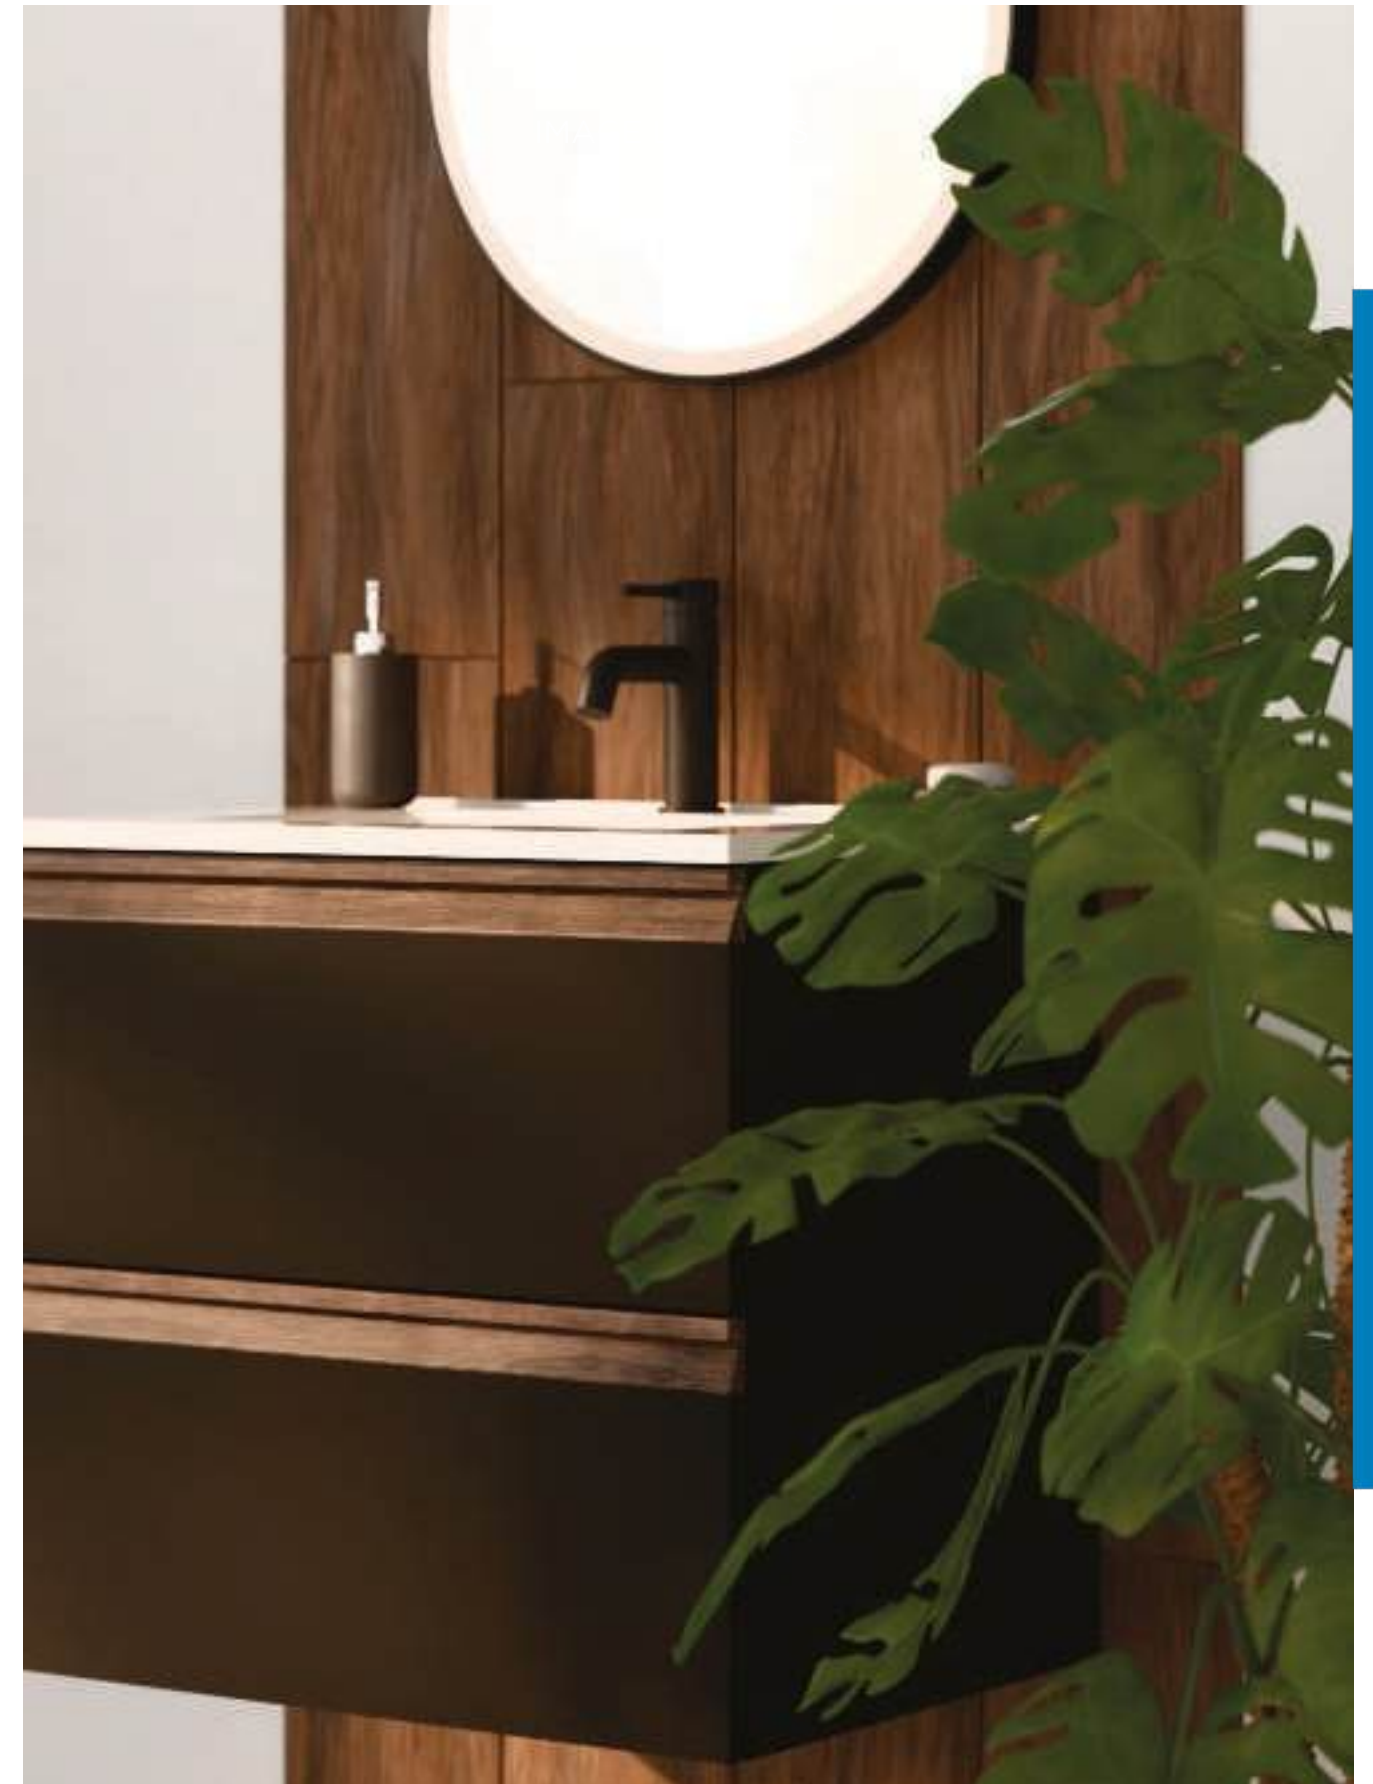

550 x 600 x 450mm

● PH60B _____ € 790

800MM WALL HUNG UNIT & BASIN BLACK

550 x 800 x 450mm

● PH80B _____ € 895

WALL HUNG TALL BOY BLACK

1200 x 345 x 270mm

● 75591 _____ € 530