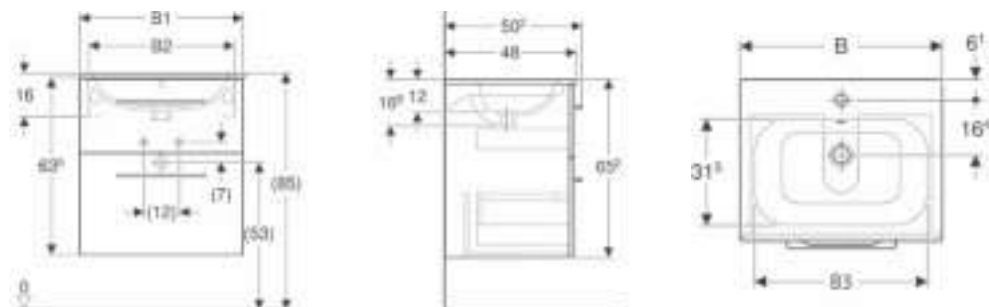

WC & FURNITURE

WC

Selnova WC

501.752.00.1

502.793.00.1

FURNITURE

Double drawer

AQUACLEAN