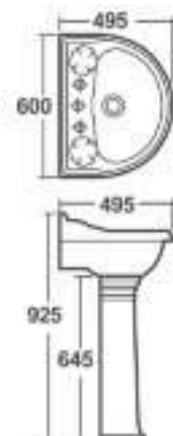

ADARE

ADPCS

A R B601

ELEGANCE

EFSPCS

EWHPS