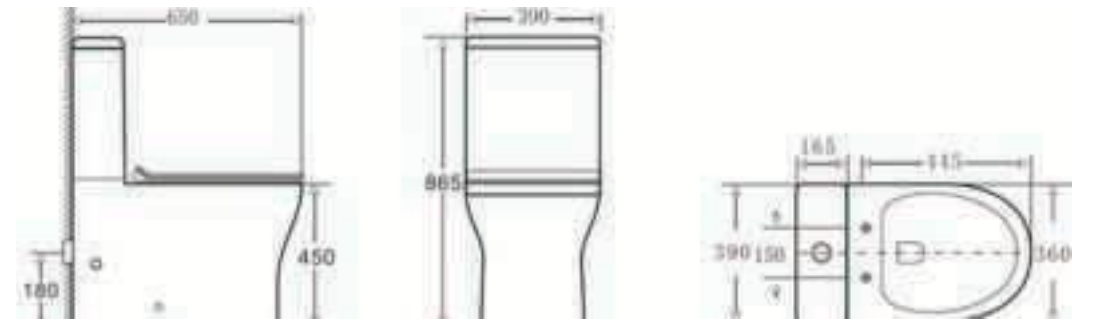

SIENA

SCHPCS