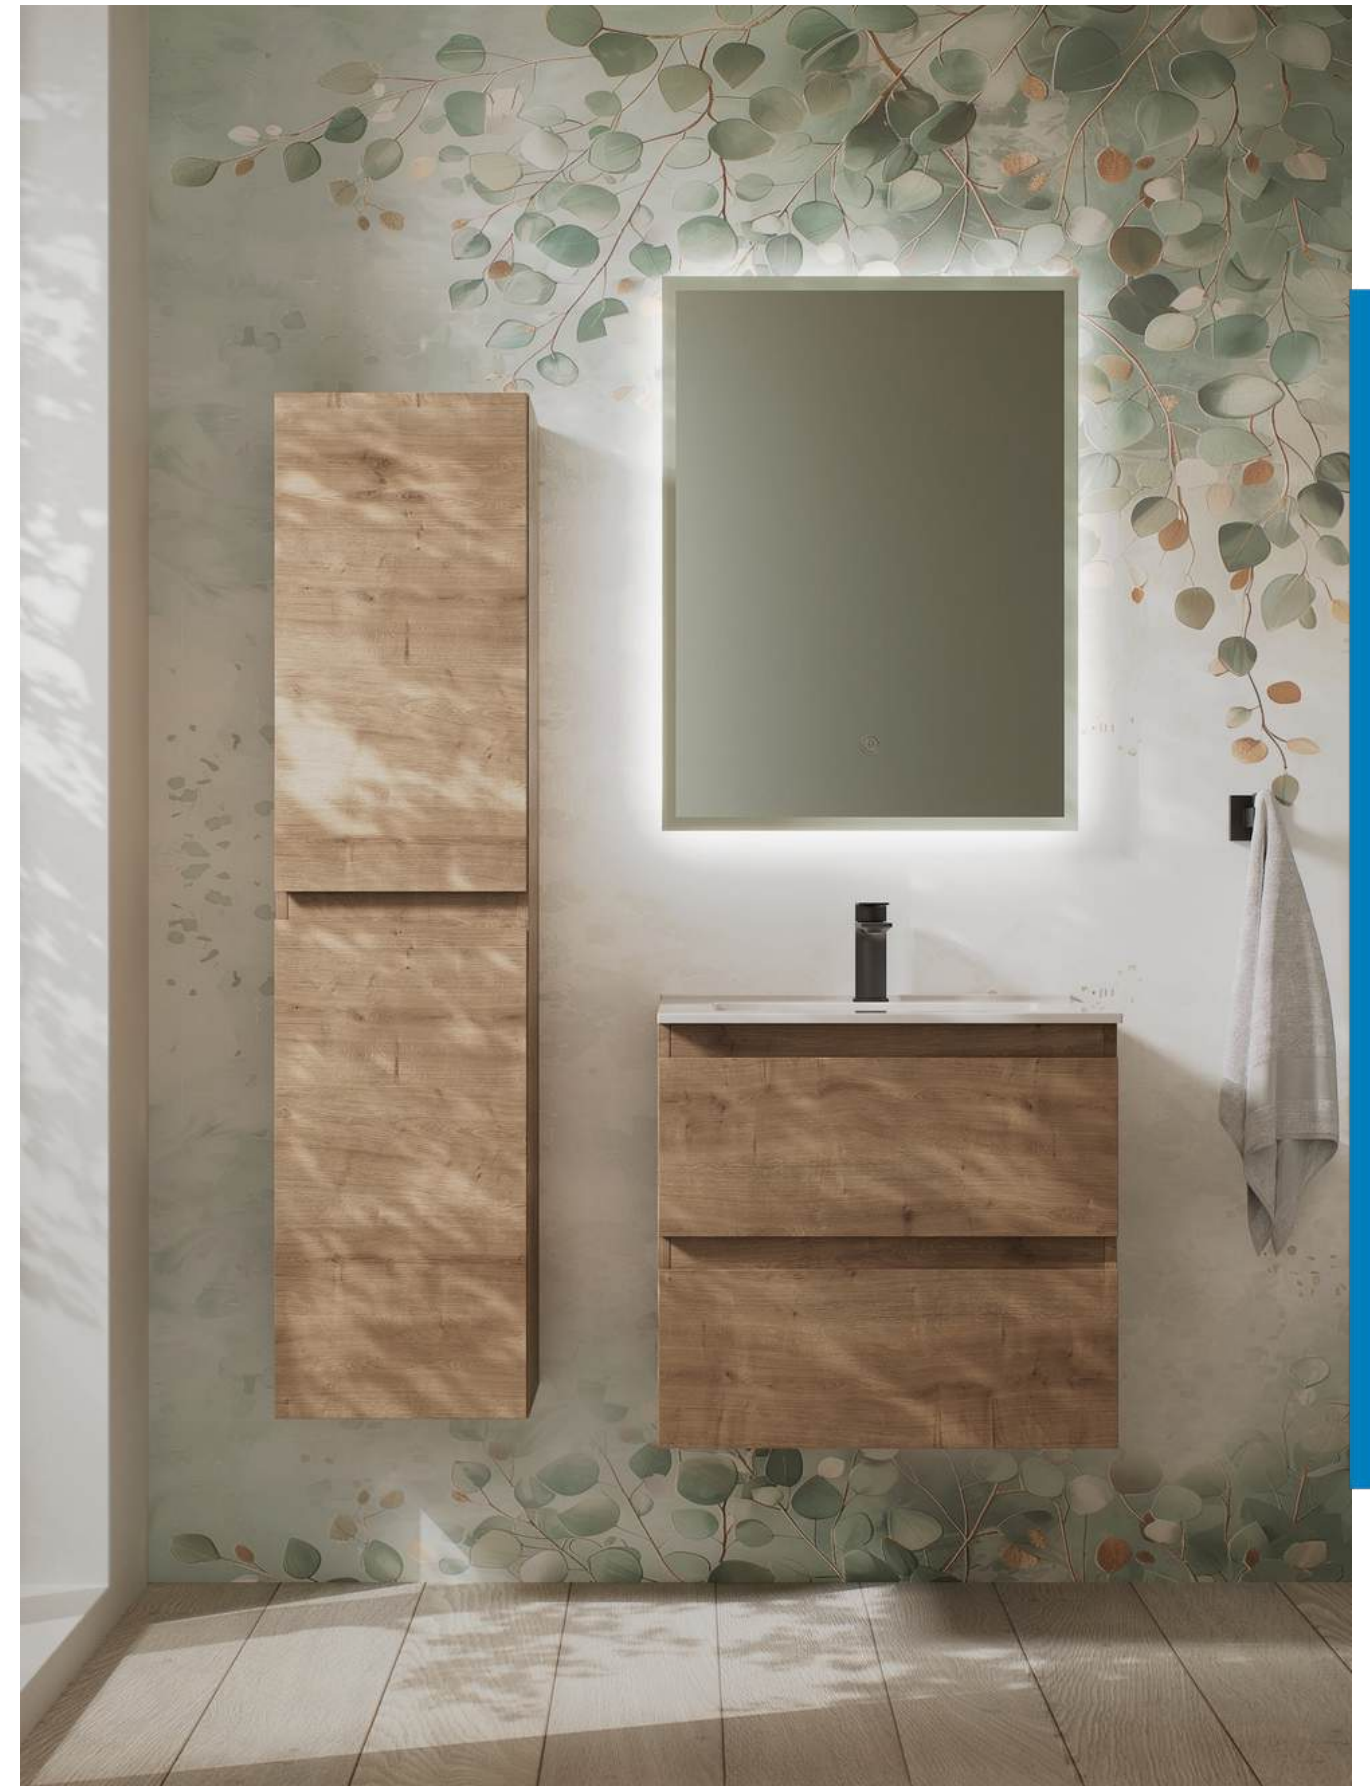

● IN600 _____ € 710

800MM WALL HUNG UNIT & BASIN OAK

550 x 800 x 440mm

● IN800 _____ € 810

WALL HUNG TALL BOY OAK

1400 x 345 x 269mm

● 85092 _____ € 560

INCLINE