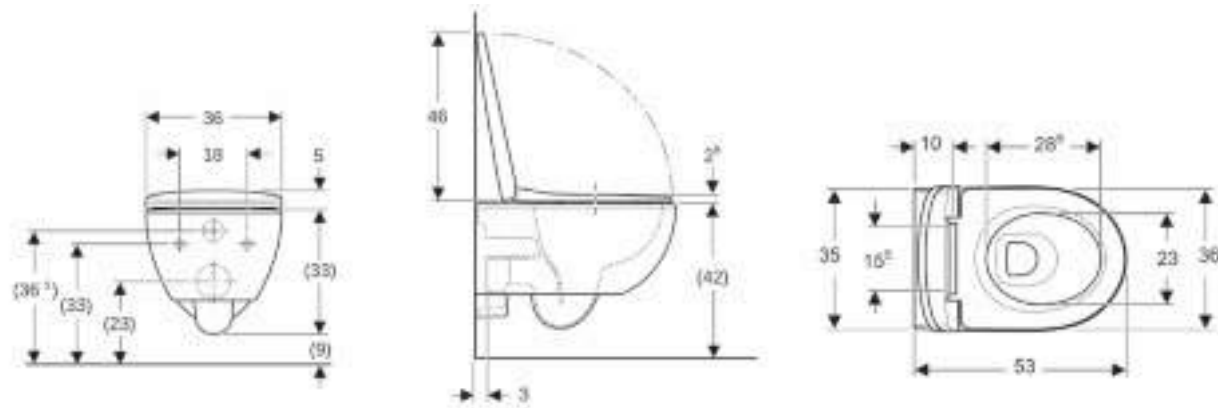

WC & FURNITURE

WC

Selnova WC

501.752.00.1

502.793.00.1

FURNITURE

Double drawer

AQUACLEAN