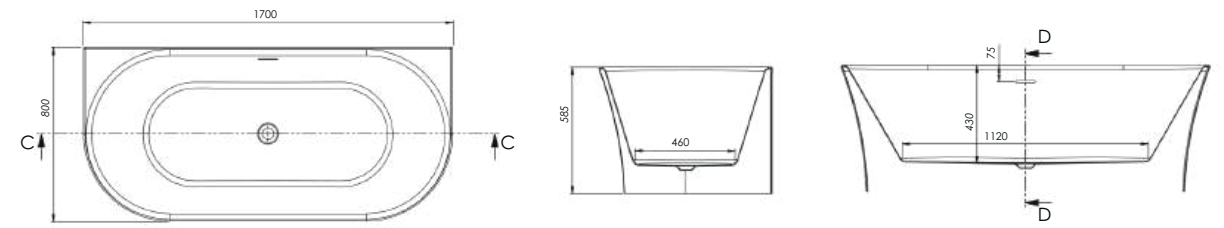

APHRODITE

CHARLTON

FLUTE

AURORA

ION