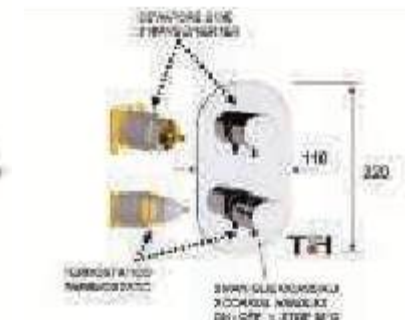

SCCP

AQUA AMBIENT WETROOM DRAINAGE CHANNEL

CODE	Ø	A	B	C	D	E	G	H
WRC60	50	600	630	98-127	70-99	69	83	114
WRC80	50	800	830	98-127	70-99	69	83	114
WRC100	50	1000	1130	98-127	70-99	69	83	114

RRBOX92

NT92KB

QT92KB