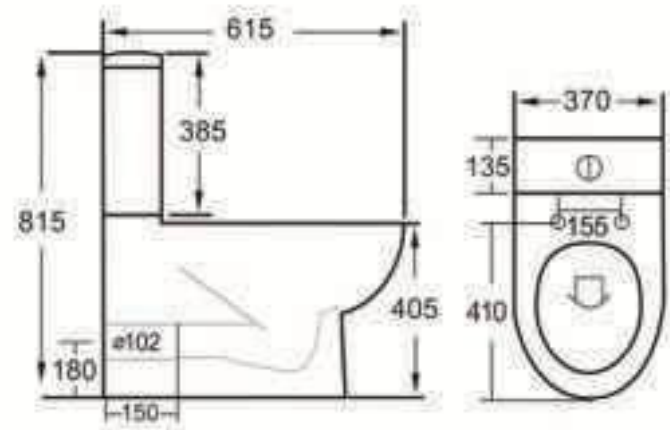

AMELIA

AMCHPS

AMFSPS

CARINA

CAPCS

SIENA

SCHPCS

SFSPCS