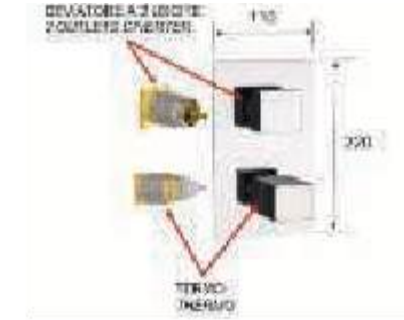

SCCP

AQUA AMBIENT WETROOM DRAINAGE CHANNEL

CODE	Ø	A	B	C	D	E	G	H
WRC60	50	600	630	98-127	70-99	69	83	114
WRC80	50	800	830	98-127	70-99	69	83	114
WRC100	50	1000	1130	98-127	70-99	69	83	114

RRBOX92

NT92KB

QT92KB