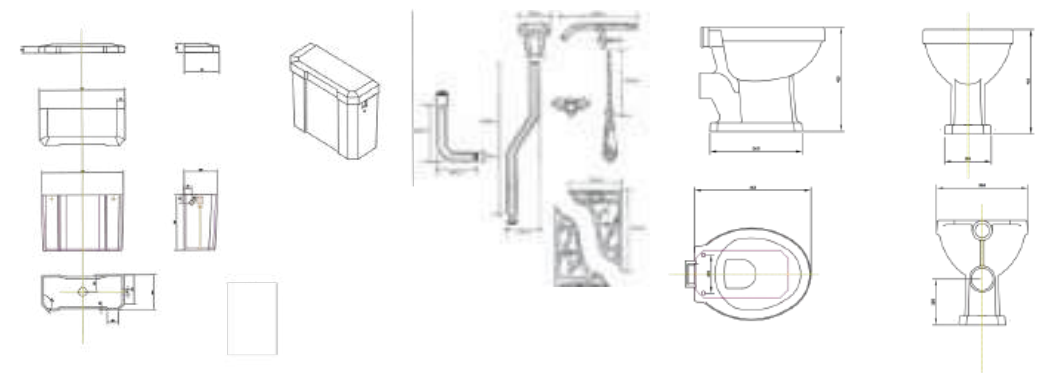

CASHEL

CLHPCS