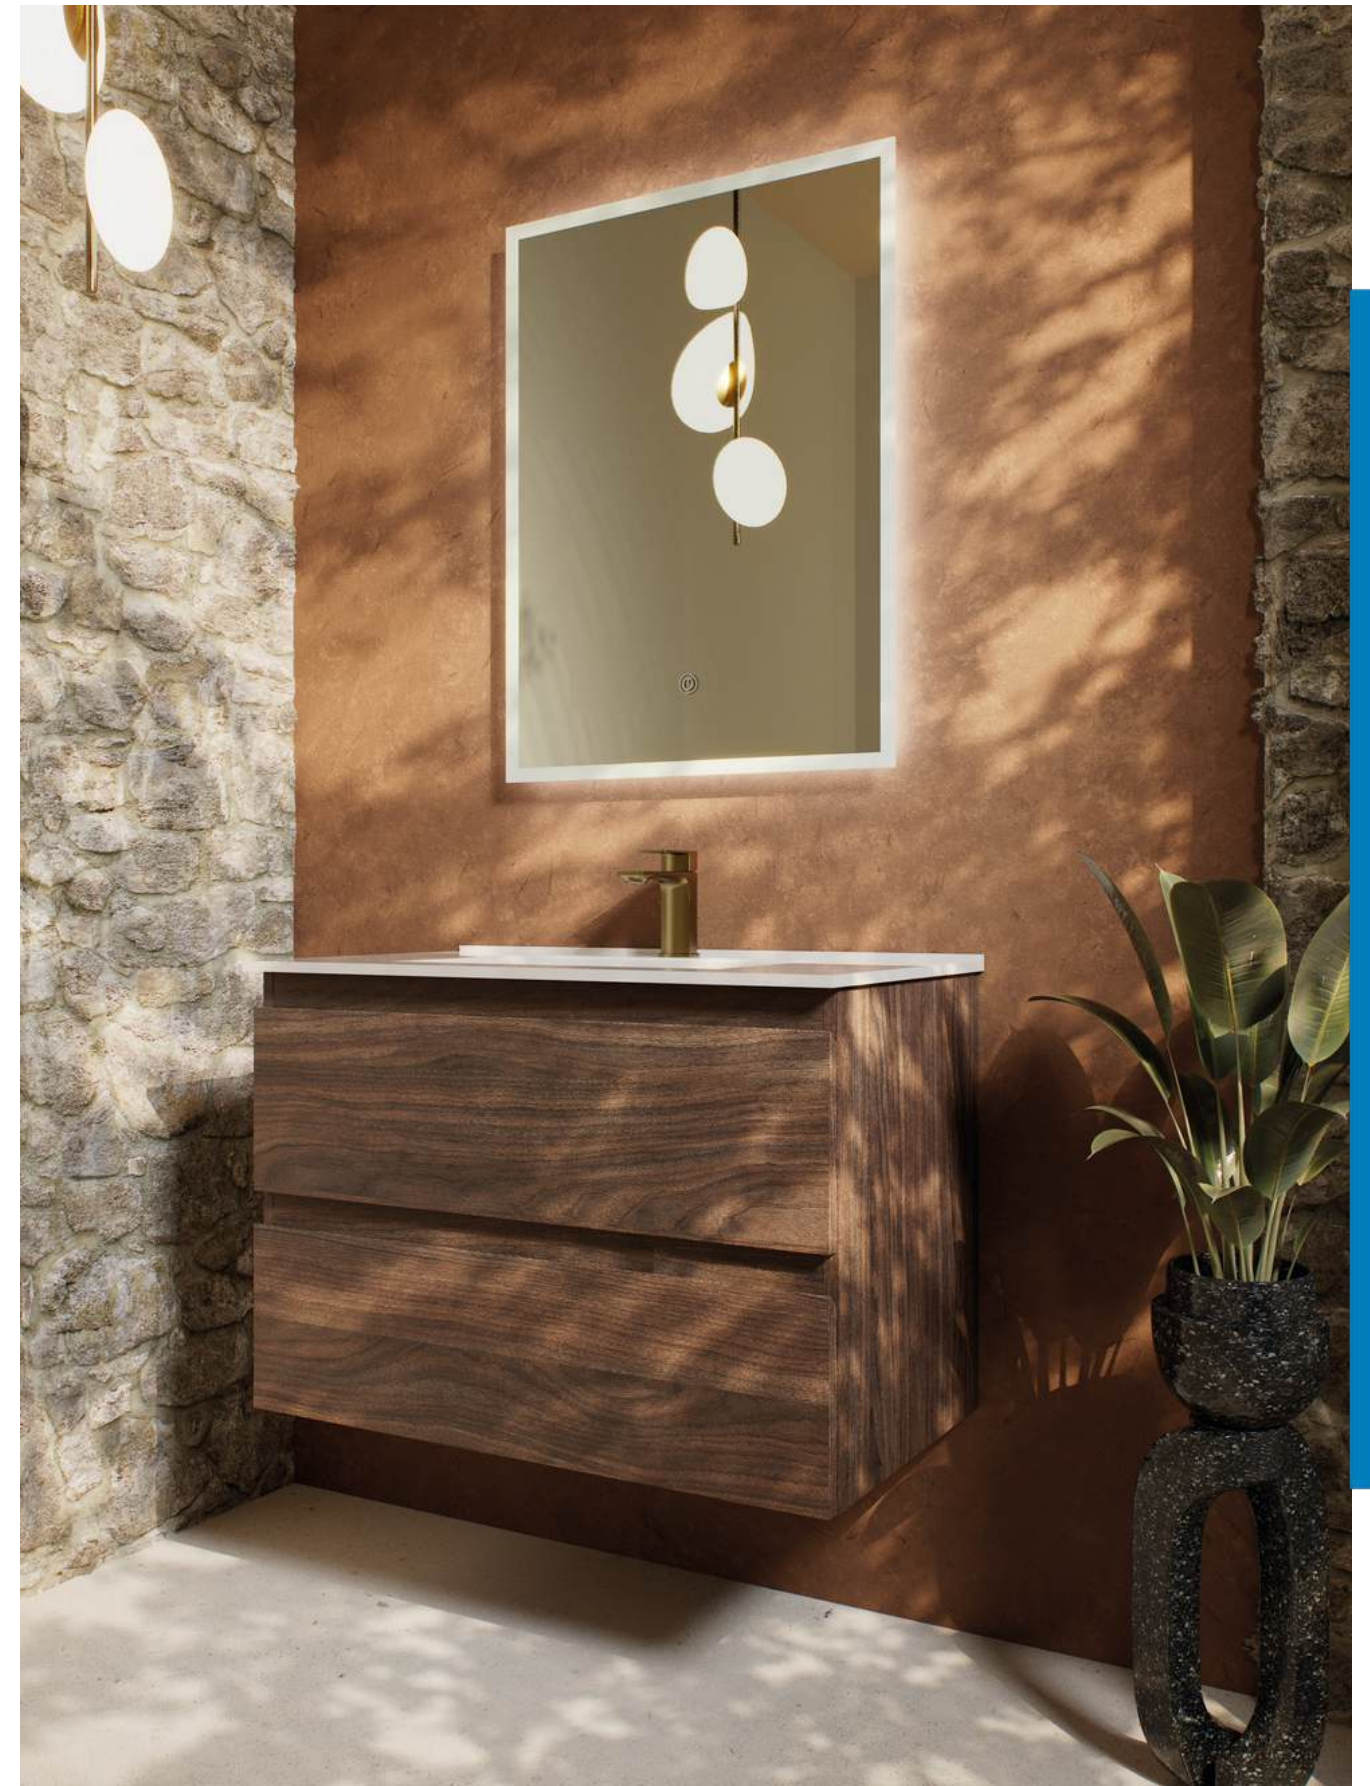

IN80W _____ € 810

WALL HUNG TALL BOY WALNUT
1400 x 345 x 269mm

85566 _____ € 560

PHOENIX

Elevate your bathroom's aesthetic with the Phoenix, a sophisticated addition to the Niko Bathrooms furniture range. This sleek unit boasts soft-close drawers and doors with integrated organisers, ensuring smooth, quiet functionality. Its antibacterial, matt lacquered finish adds a touch of elegance and hygiene. The Phoenix features full-extension drawers with integrated wooden handles for a seamless and modern look. Available in three stylish colours and two versatile sizes, this piece effortlessly transforms your bathroom into a refined and contemporary sanctuary.