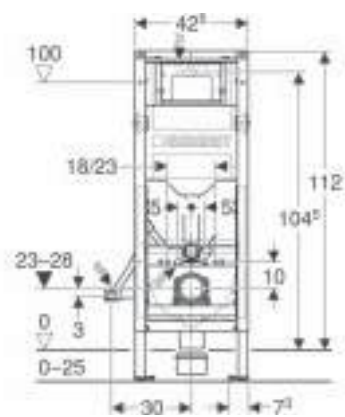

111.352.00.5