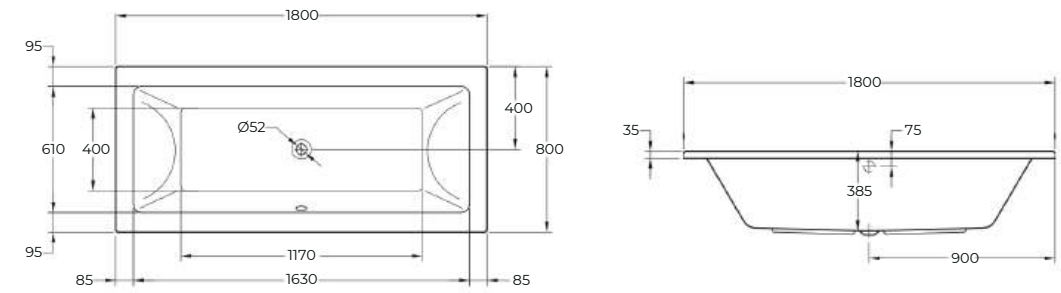

KURVO DOUBLE ENDED - AQRDE18

KURVO DOUBLE ENDED - AQRDE178

KURVO ROUND SHOWER BATH

MILAN SQUARE SHOWER BATH

MILAN SQUARE SHOWER BATH E18

1800

95

610 400