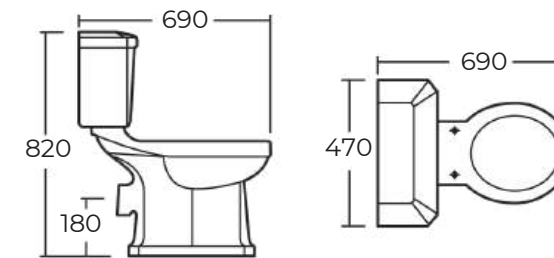

FREYA

MODUO

NORVA

CASHEL

CLHPCS

CLPCS

LEGEND

LEPCS

LEBA