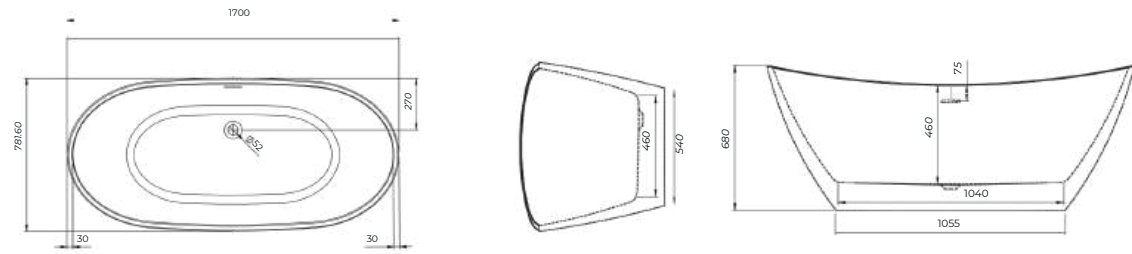

APHRODITE

CHARLTON

FLUTE

AURORA

ION