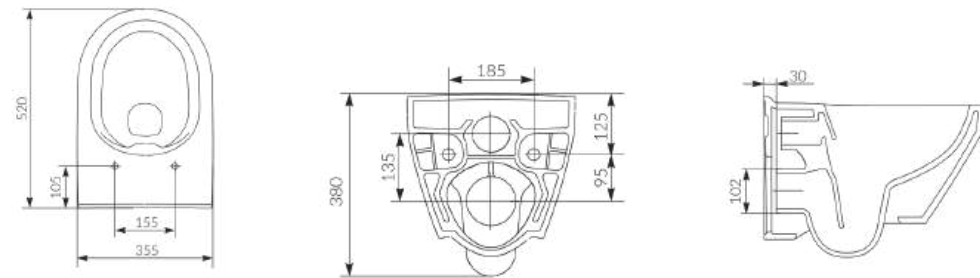

CREA

CRRWHPS

ARTECA WALL HUNG