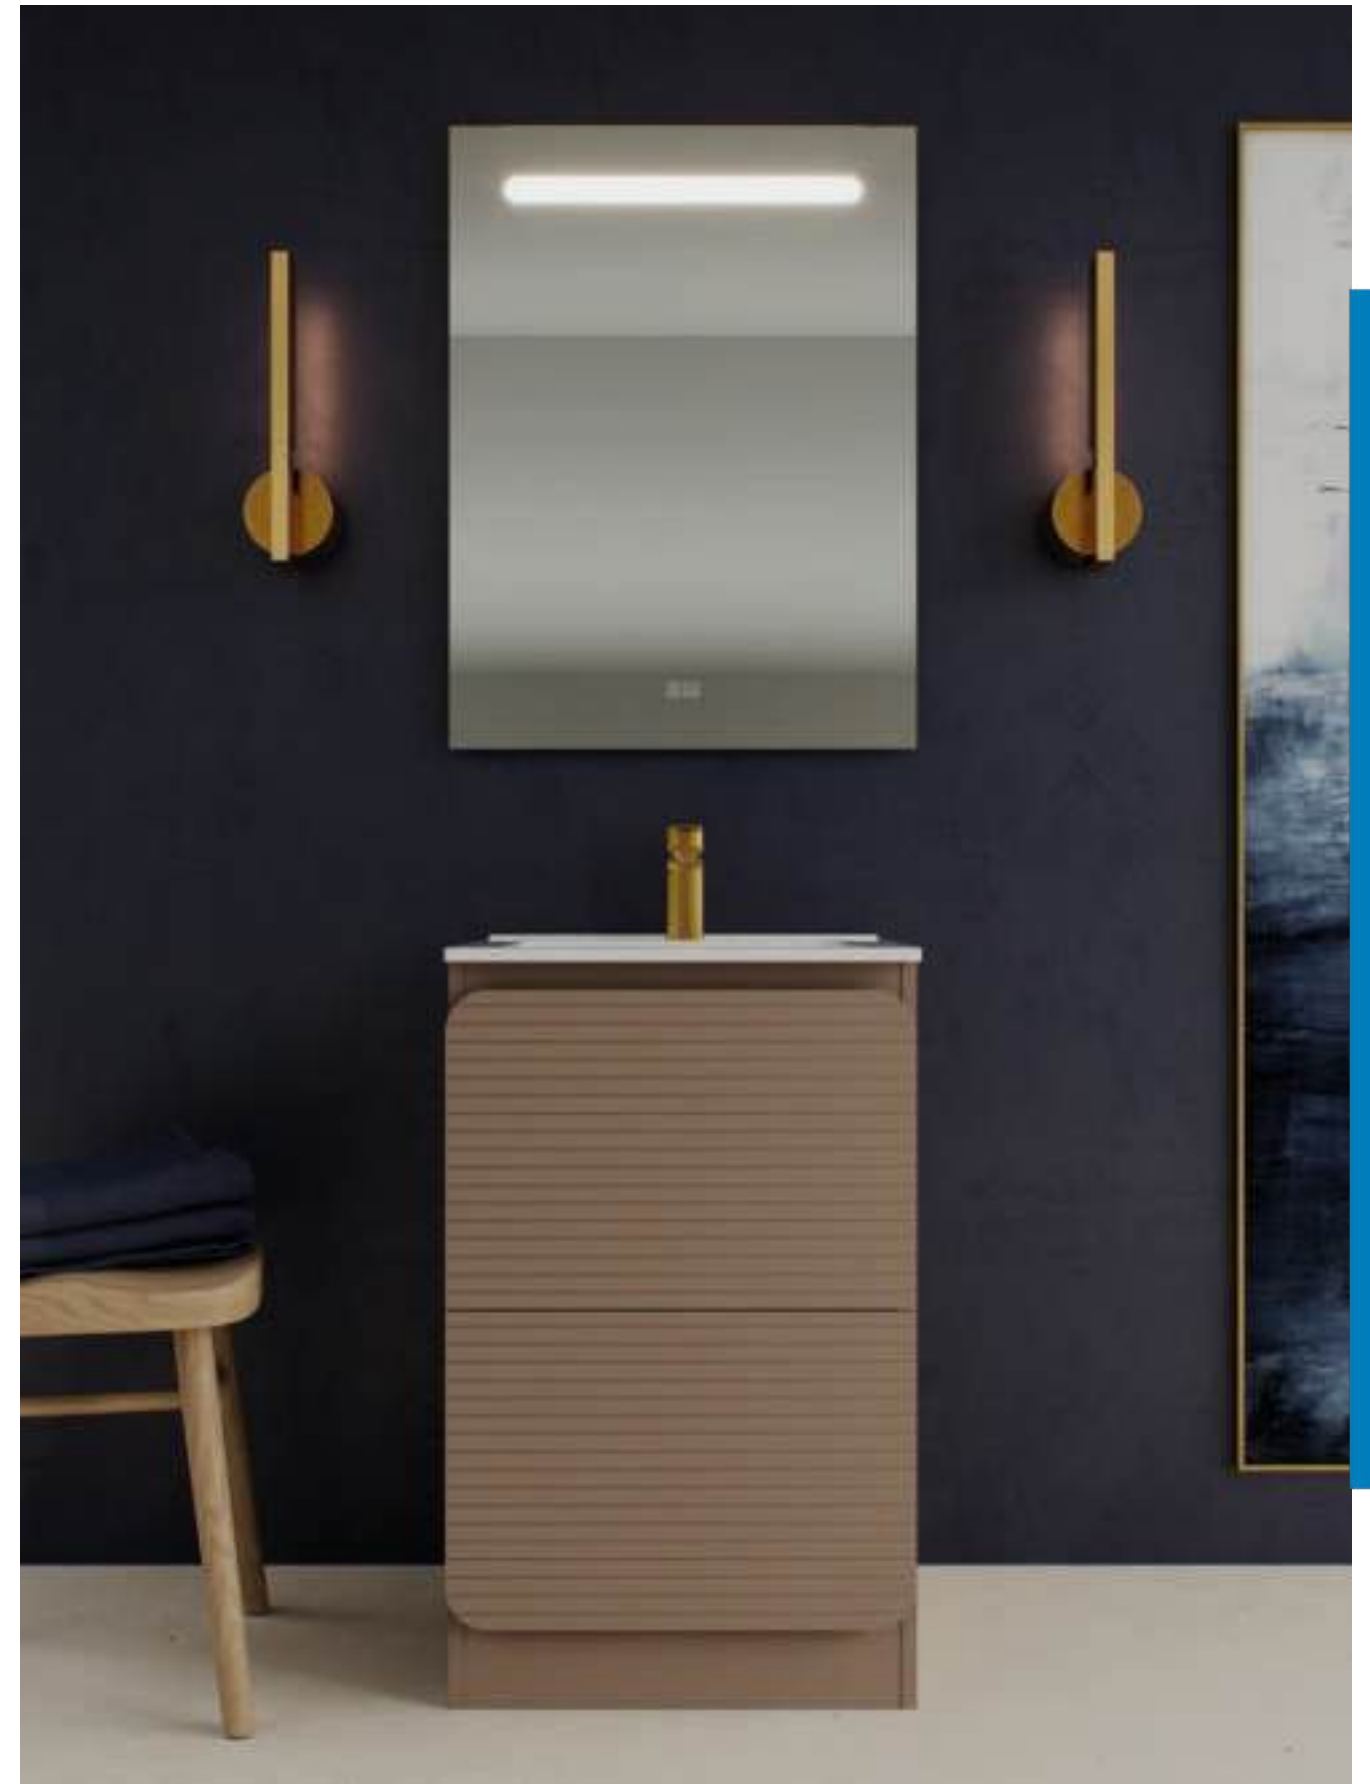

RÍAN

Furniture Finish

- Chocolate Brown
- Mauve Pink
- Mocha

Features

- Matt lacquered
- 2 drawers with integrated handle design
- Soft Close
- Total extraction

500MM FLOOR STANDING TWO-DRAWER UNIT & BASIN MOCHA

800 x 500 x 390mm

● R50FSMB _____ € 776

600MM FLOOR STANDING TWO-DRAWER UNIT & BASIN MOCHA

800 x 600 x 450mm

● R60FSMB _____ € 799