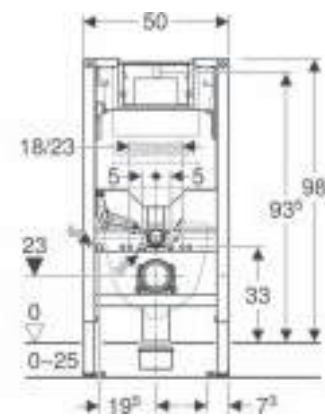

111.911.00.3