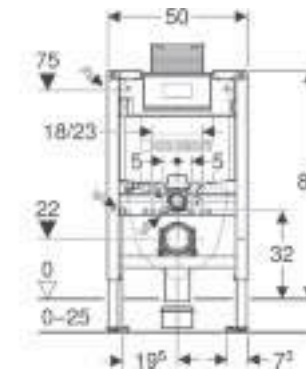

OMEGA

DUOFIX OMEGA FRAME