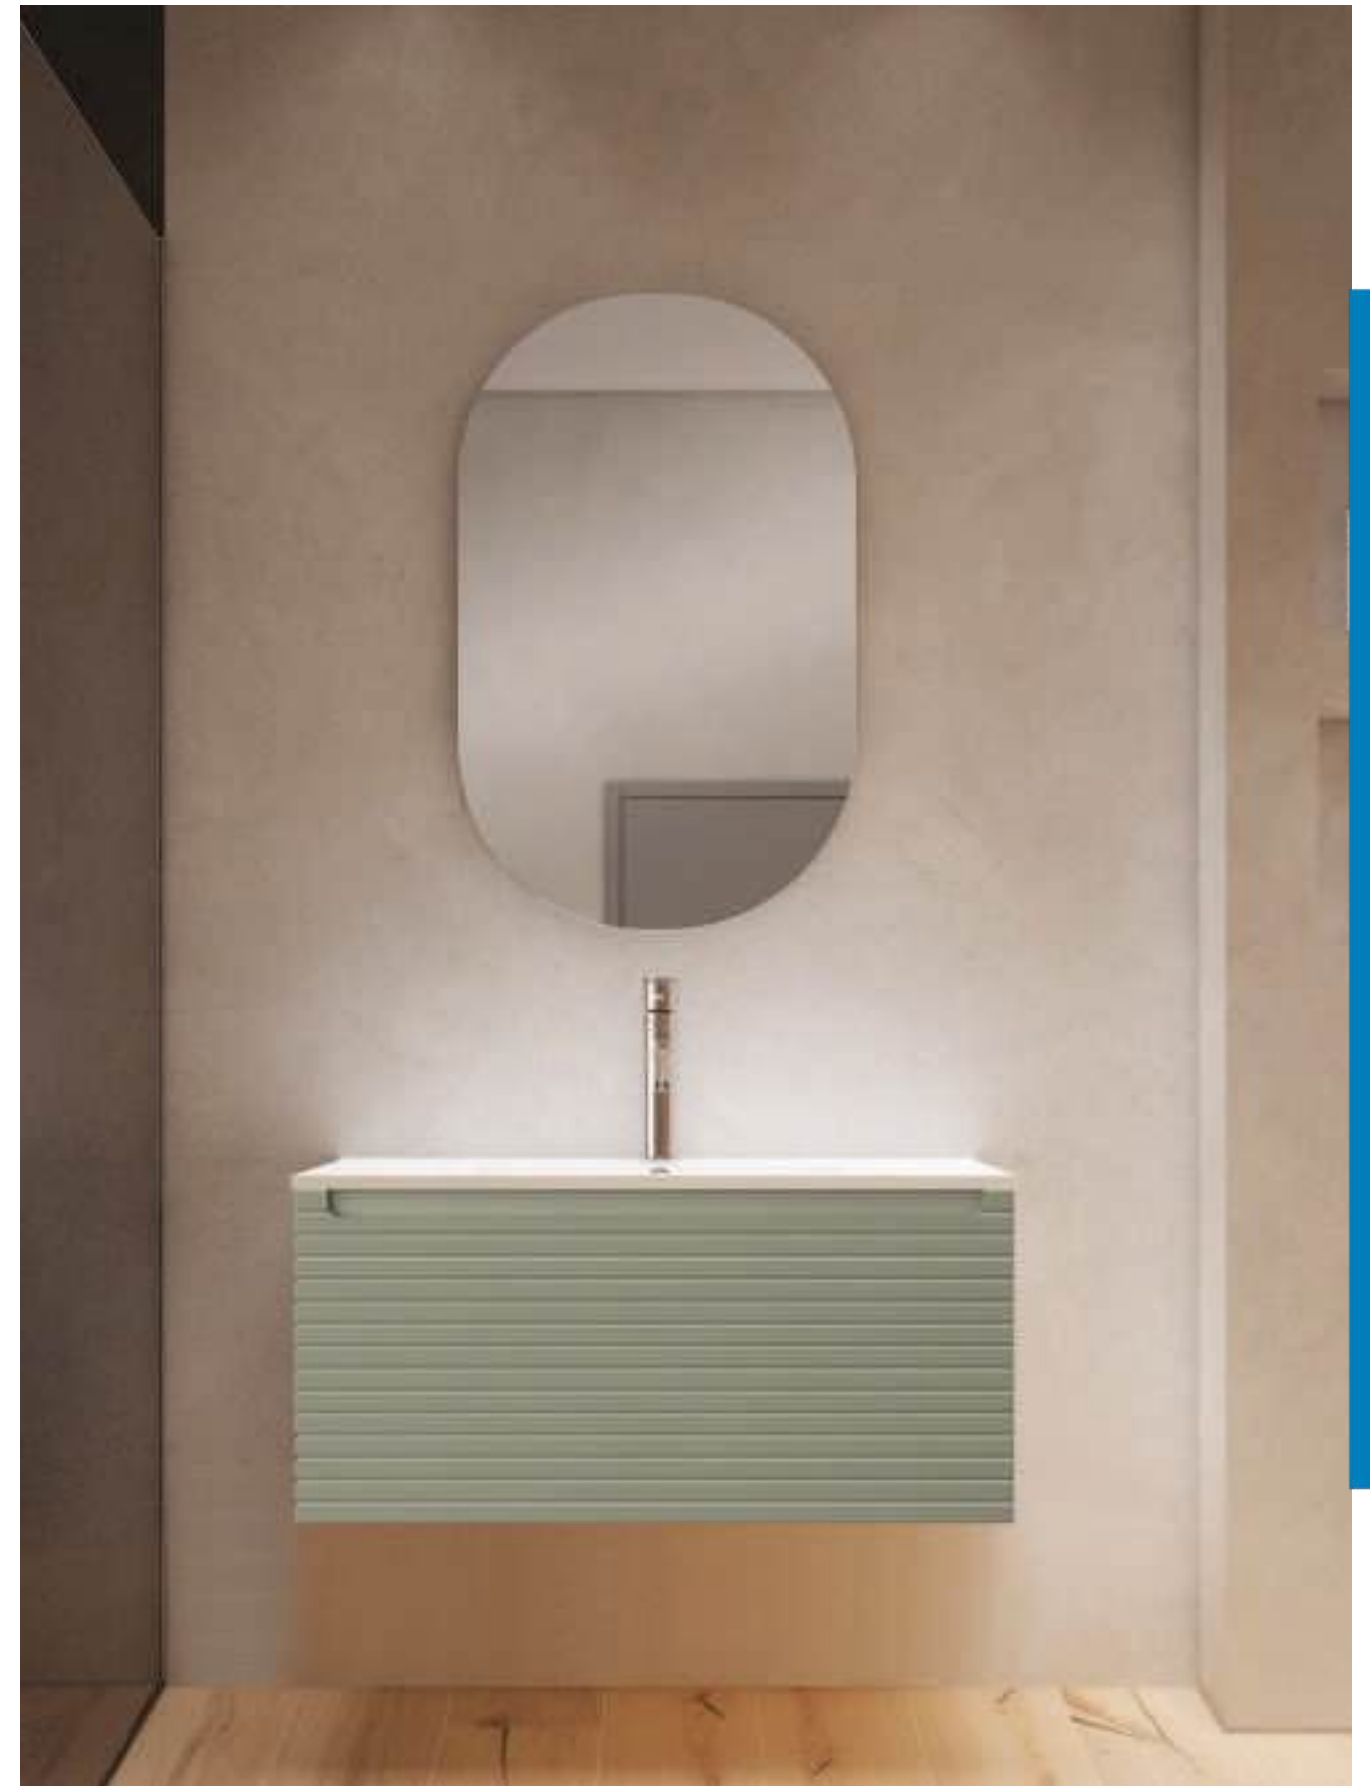

ARDEN

Furniture Finish

- Quar tzo
- Navy
- Musgo

Features

- Soft Close
- Metallic drawer
- Matt lacquered
- Antibacterial lacquer
- Total extraction

600MM WALL HUNG UNIT & BASIN MUSGO

400 x 600 x 450mm

● AR60M _____ € 865

800MM WALL HUNG UNIT & BASIN MUSGO

400 x 800 x 450mm

● AR80M _____ € 955

WALL HUNG TALL BOY MUSGO

1200 x 345 x 270mm

● 79731 _____ € 735