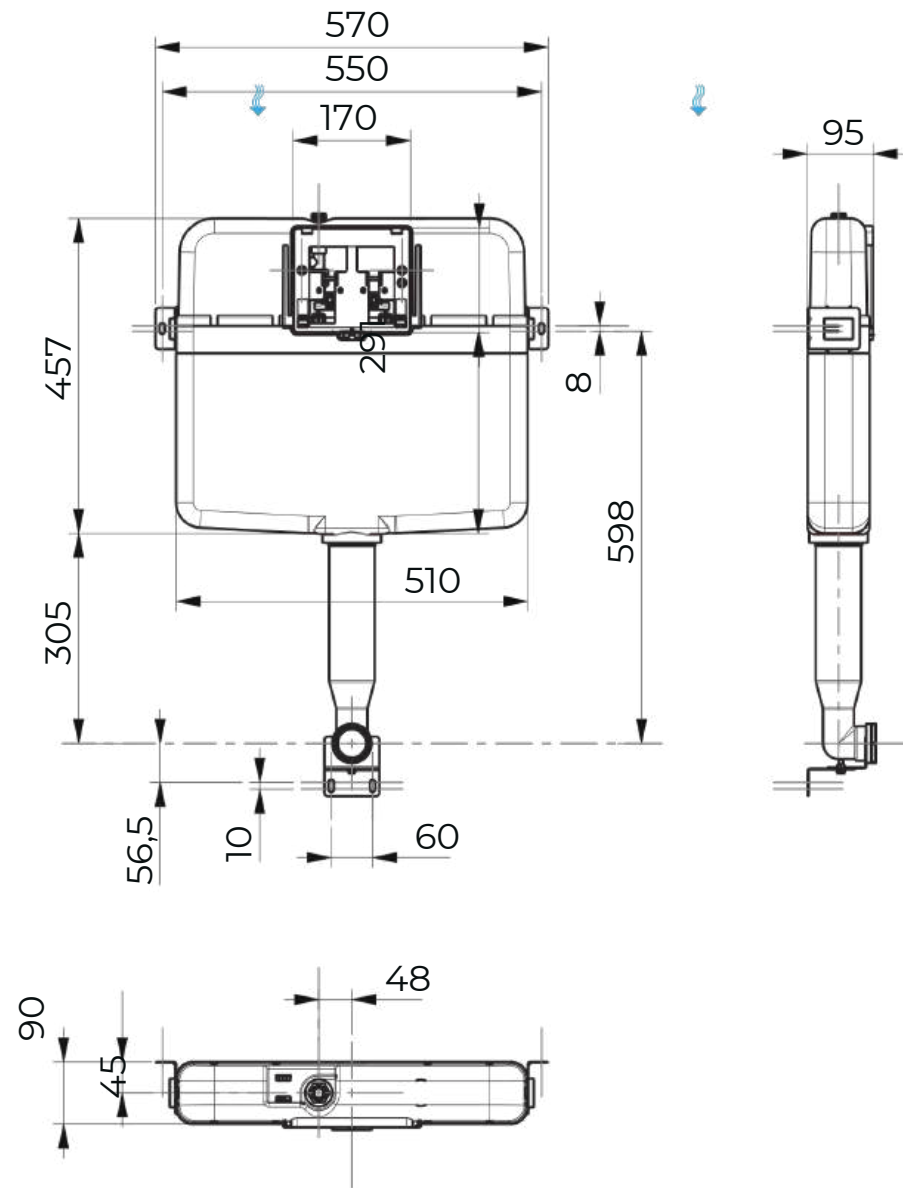

SCCP

AQUA AMBIENT WETROOM DRAINAGE CHANNEL

CODE	Ø	A	B	C	D	E	G	H
WRC60	50	600	630	98-127	70-99	69	83	114
WRC80	50	800	830	98-127	70-99	69	83	114
WRC100	50	1000	1130	98-127	70-99	69	83	114

RRBOX92

NT92KB

QT92KB