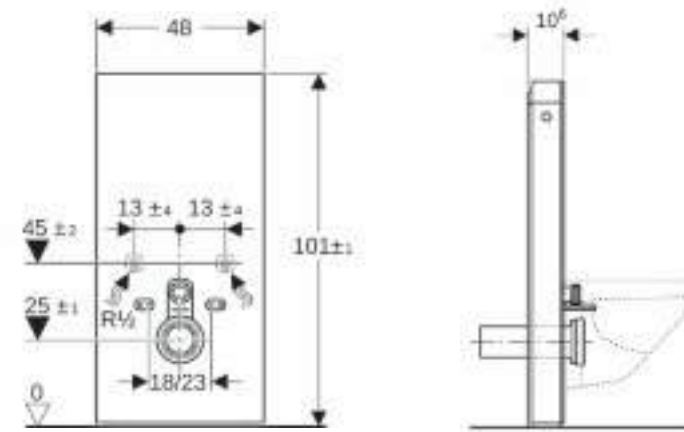

SANITARY MODULES

MONOLITH