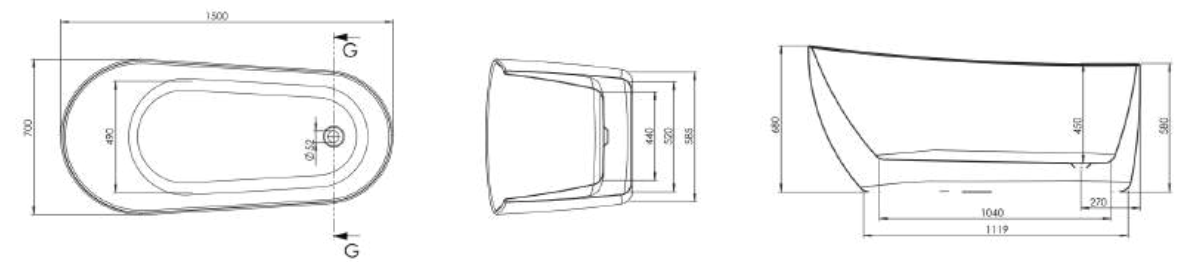

APHRODITE

CHARLTON

FLUTE

AURORA

ION