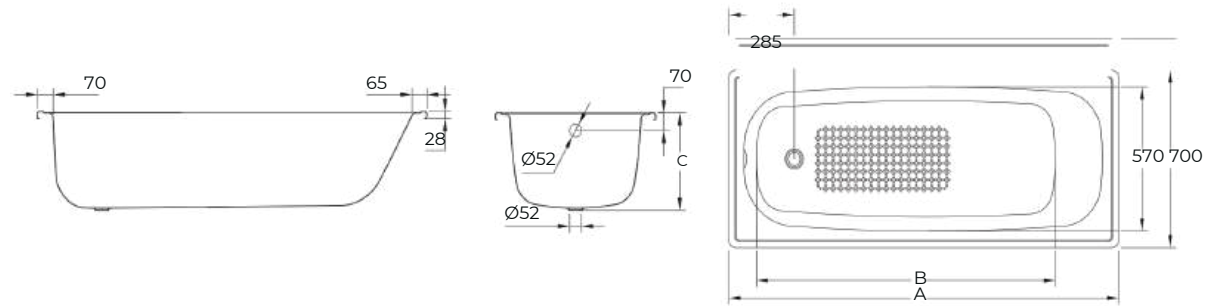

STEEL BATHS