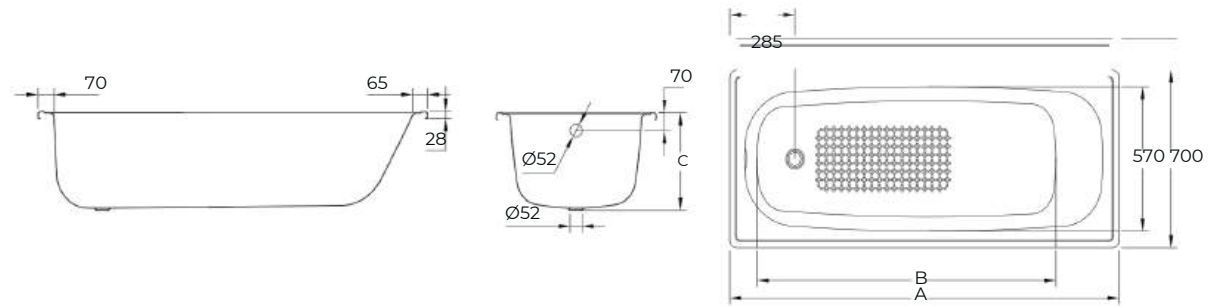

STEEL BATHS