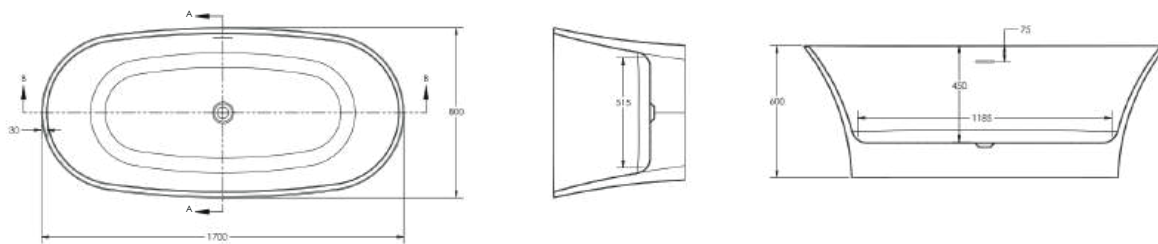

APHRODITE

CHARLTON

FLUTE

AURORA

ION