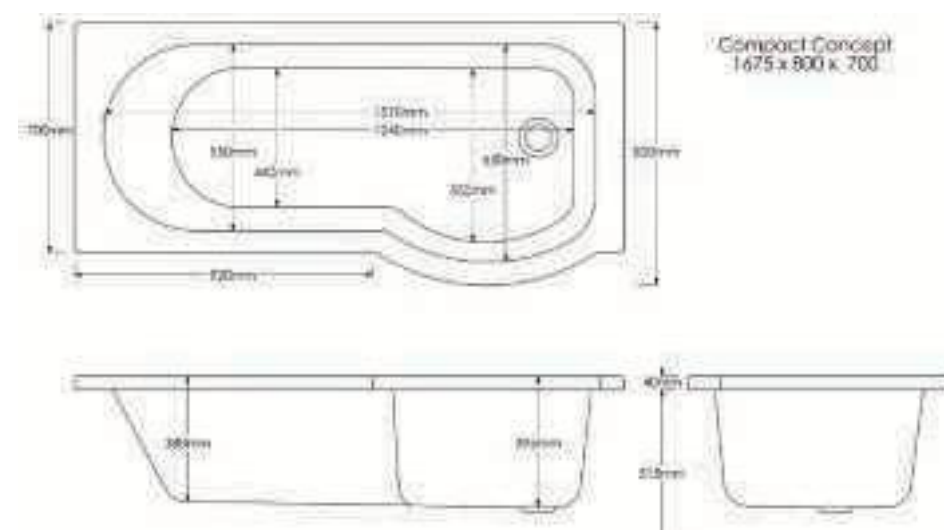

KURVO DOUBLE ENDED - AQRDE18

KURVO DOUBLE ENDED - AQRDE178

KURVO ROUND SHOWER BATH

MILAN SQUARE SHOWER BATH

MILAN SQUARE SHOWER BATH E18

1800

95

610 400