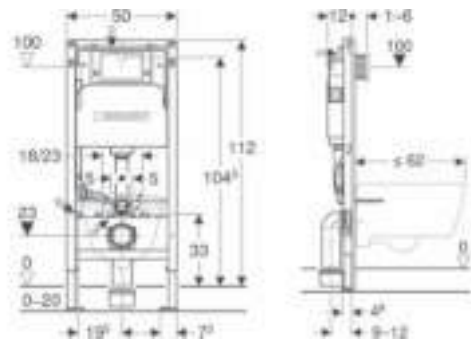

458.041.21.2
with square flush plate

458.034.21.2
with square flush plate

CONCEALED CISTERN

109.012.00.1

ALPHA FLUSH PLATES

ROUND

SQUARE

213 (W) x 142 (H) x 16 (D) mm