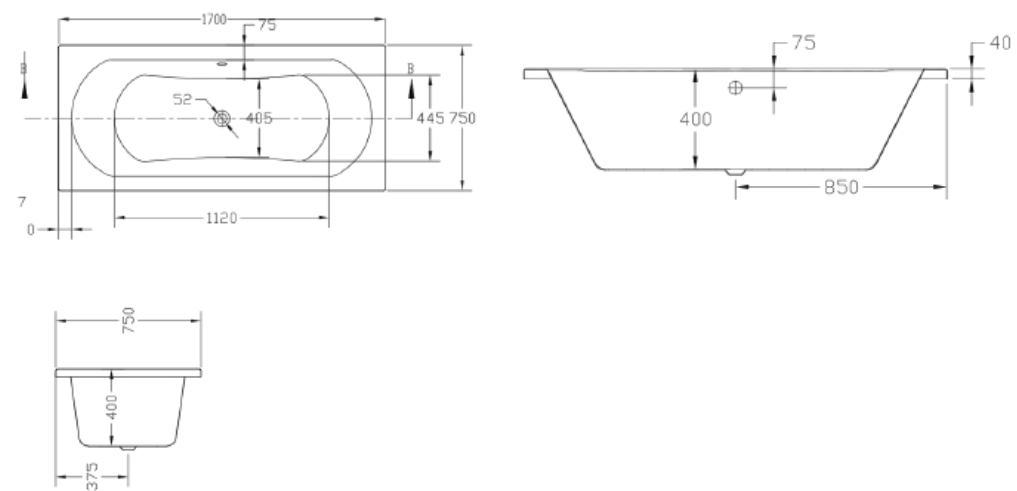

KURVO DOUBLE ENDED - AQRDE18

KURVO DOUBLE ENDED - AQRDE178

KURVO ROUND SHOWER BATH

MILAN SQUARE SHOWER BATH

MILAN SQUARE SHOWER BATH E18

1800

95

610 400