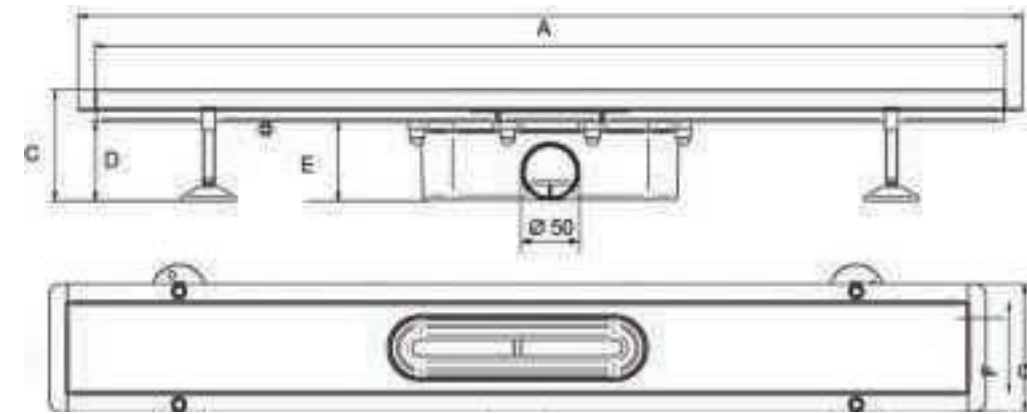

AQUA AMBIENT WETROOM DRAINAGE CHANNEL