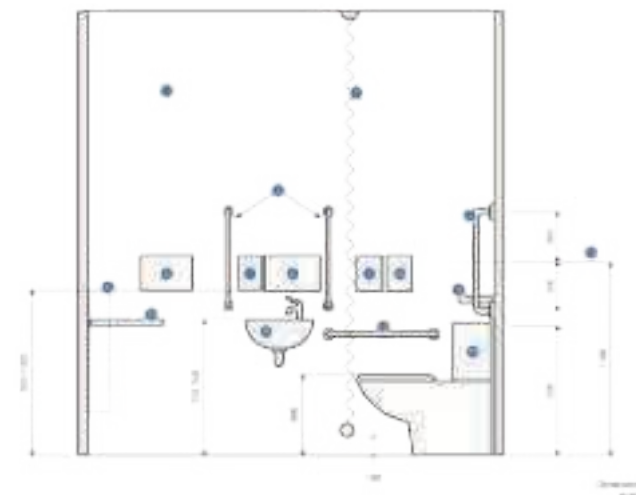

Doc M installation - Side View

1. Wall A (see plan view) Alarm pull cord with two red bangles
2. Vertical grab rails installed above wash basin 500-700mm apart with basin positioned centrally below colostomy bag changing shelf, installed 950mm above finished floor level*
3. Sanitary dispenser, installed on wall adjacent to door, with coin slot positioned 750-1000mm above finished floor level.
4. Automatic hand dryer
5. Soap dispenser
6. Paper towel dispenser
7. Toilet tissue dispenser
8. Alarm reset button
9. Centre of vertical grab rails should be 1100mm
10. Horizontal grab rail
11. Shelf installed 760mm above finished floor level
12. Wash basin, mixer tap installed on side of basin nearest WC
13. Flat-topped, close-coupled cistern, provided back rest and colostomy bag changing surface for standing users
- 15.

*Where low-level cisterns are used, a rail with padded back rest should be provided, and a colostomy bag changing shelf installed 950mm above finished floor level. Dimensions shown in millimetres. NOTE: Examples shown are for right-handed transfer to WC