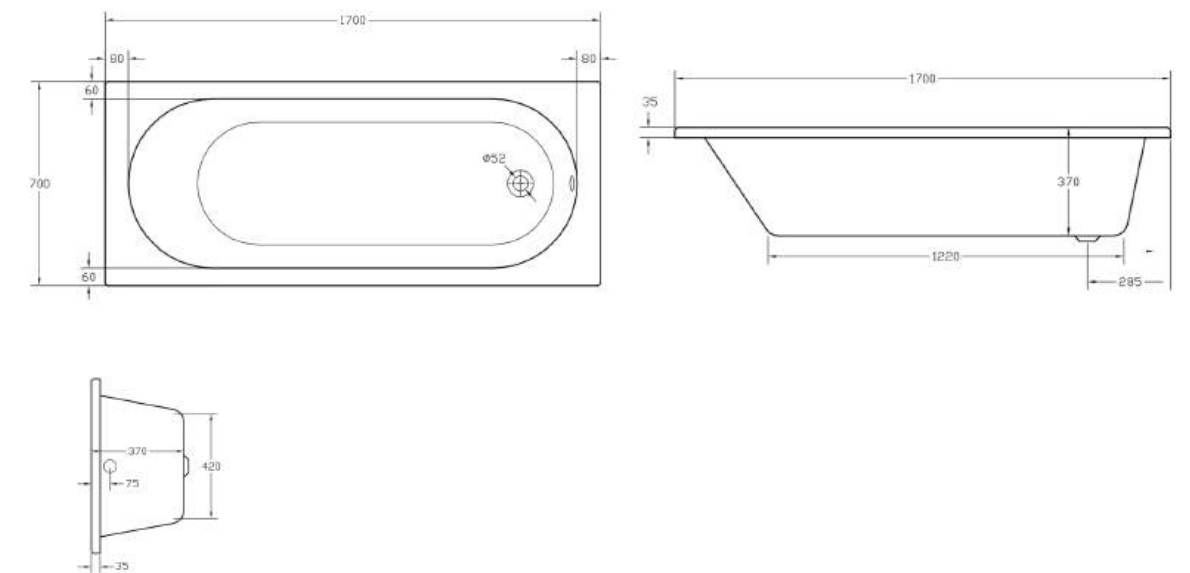

KURVO SINGLE ENDED - AQRSE17