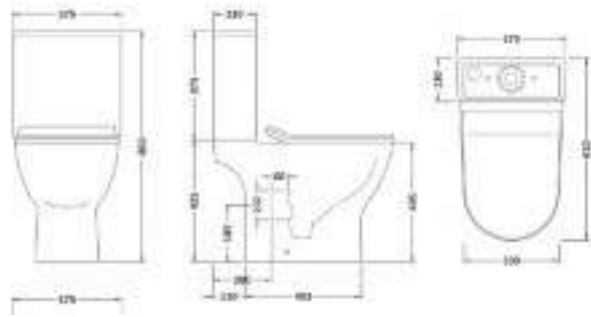

FREYA

MODUO

NORVA

CASHEL

CLHPCS

CLPCS

LEGEND

LEPCS

LEBA