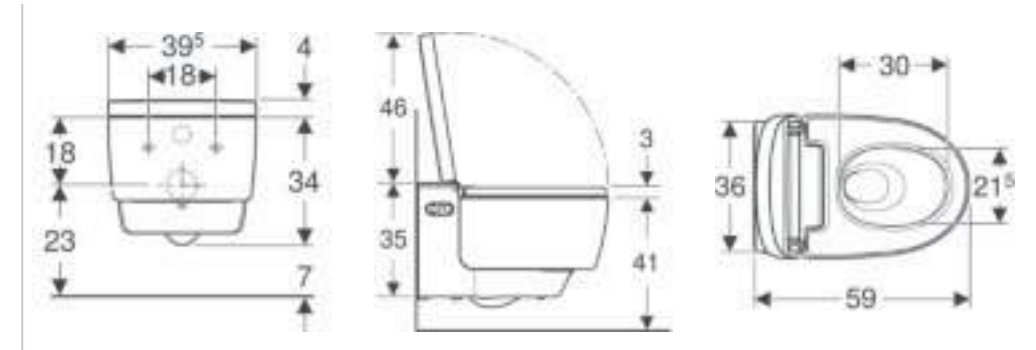

Mera Comfort WC