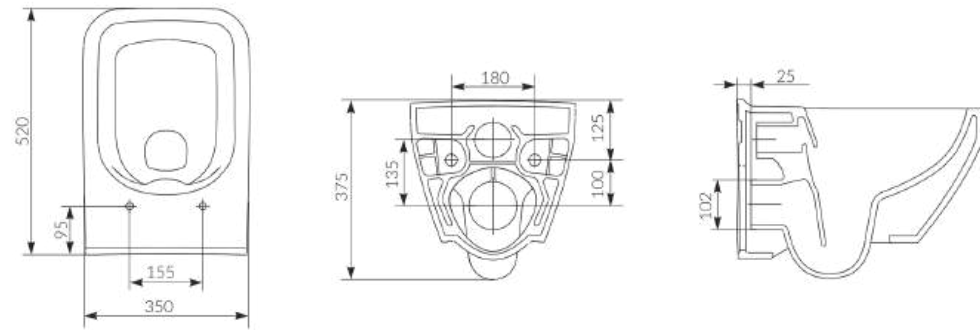

CREA

CROWHPS