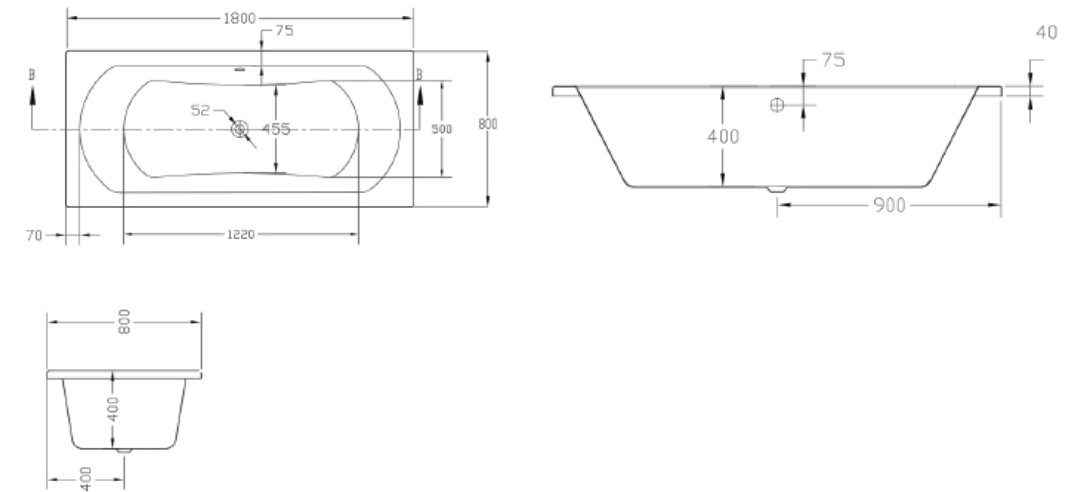

KURVO DOUBLE ENDED - AQRDE18

KURVO DOUBLE ENDED - AQRDE178

KURVO ROUND SHOWER BATH

MILAN SQUARE SHOWER BATH

MILAN SQUARE SHOWER BATH E18

1800

95

610 400