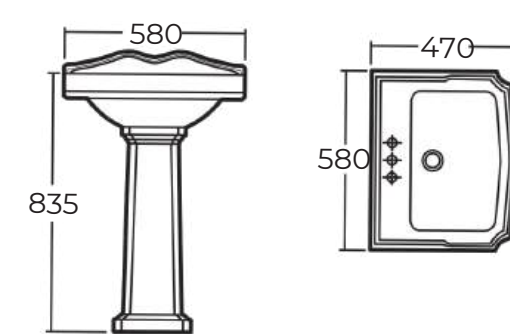

FREYA

MODUO

NORVA

CASHEL

CLHPCS

CLPCS

LEGEND

LEPCS

LEBA