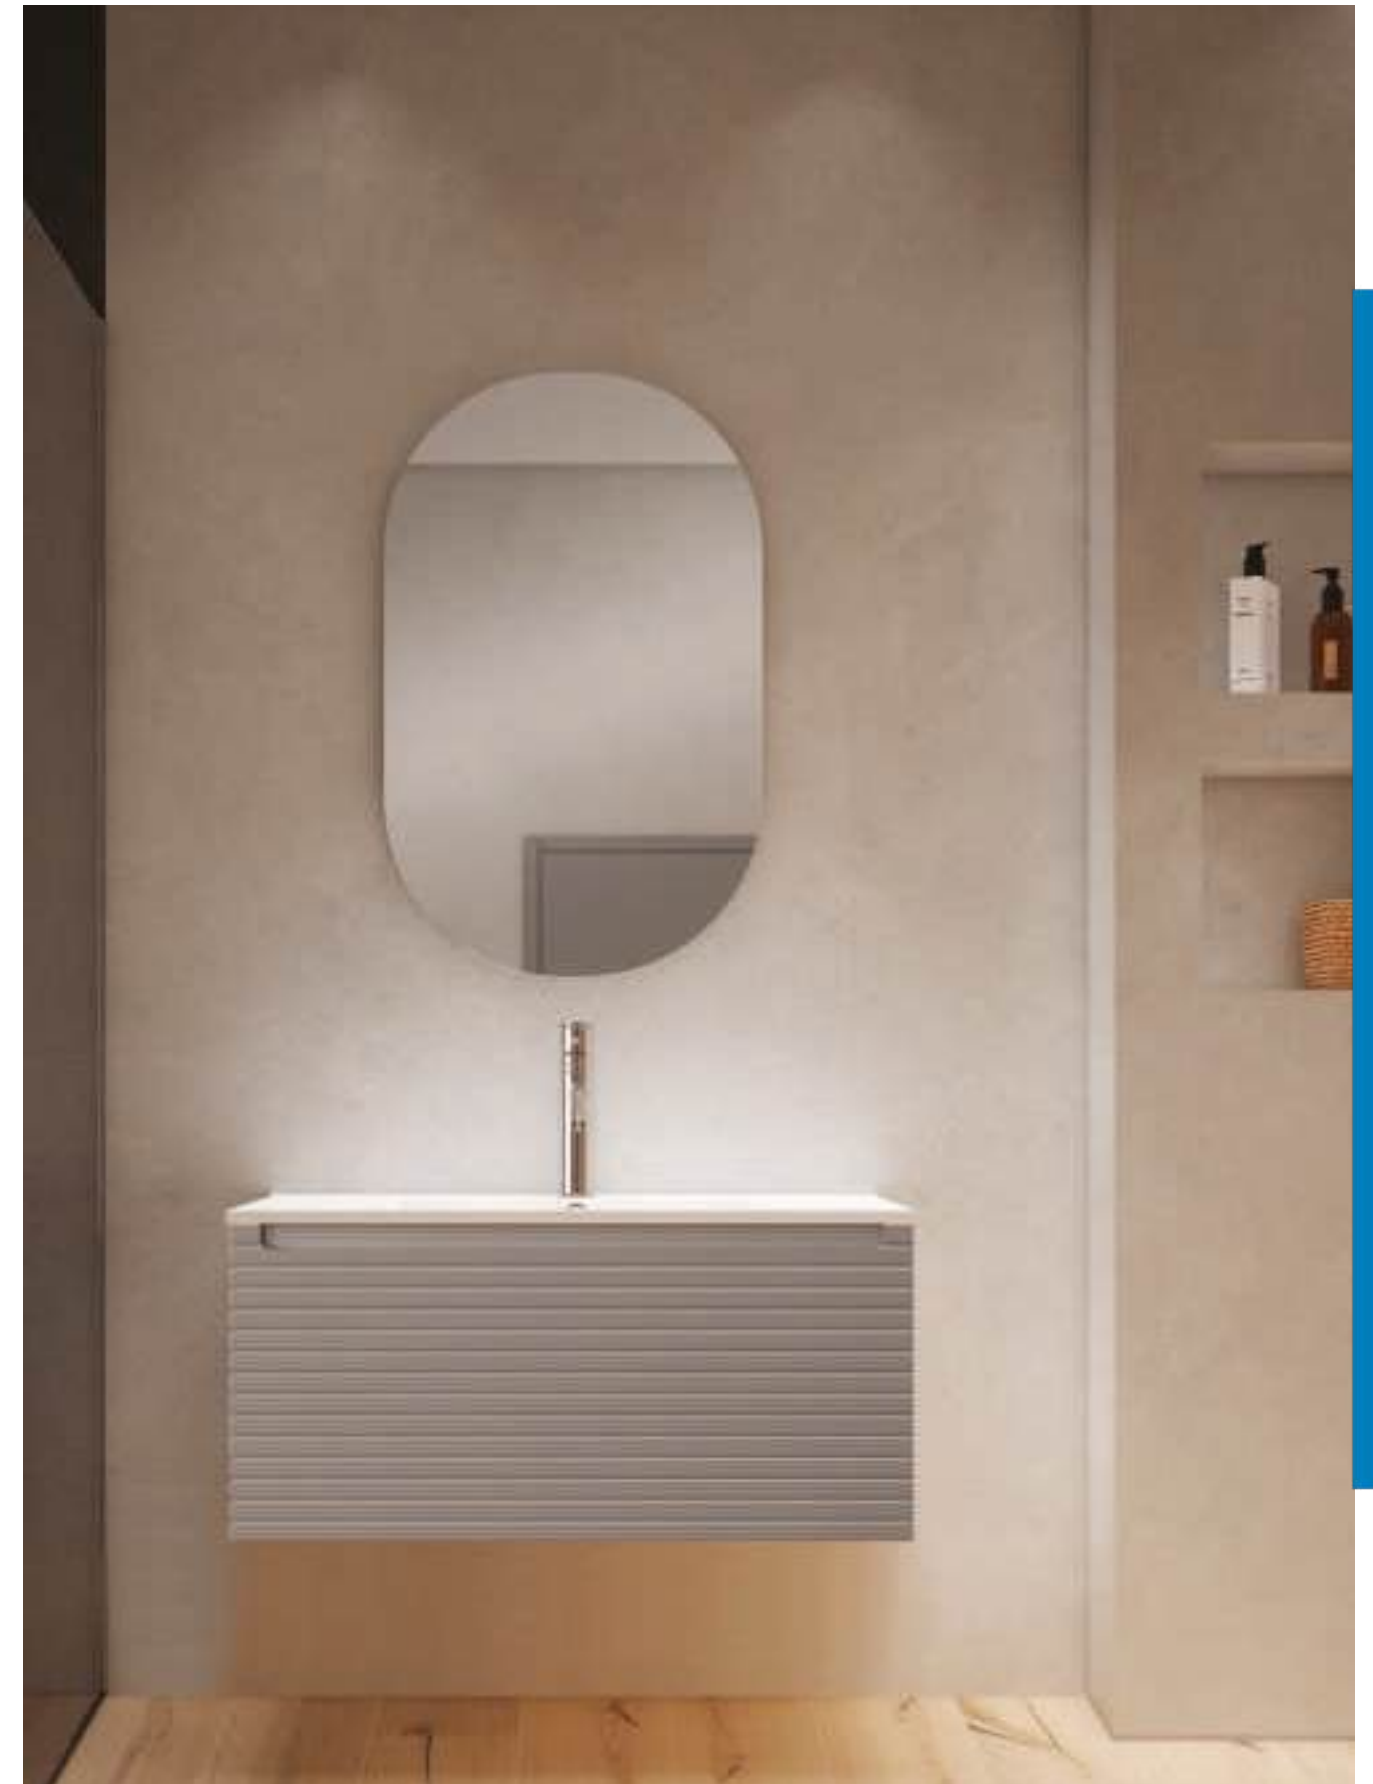

● AR60Q _____ € 865

800MM WALL HUNG UNIT & BASIN QUARTZO

400 x 800 x 450mm

● AR80Q _____ € 955

WALL HUNG TALL BOY QUARTZO

1200 x 345 x 270mm

● 79734 _____ € 735

ARDEN