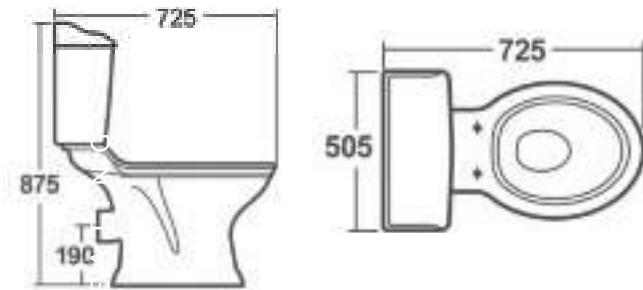

ADARE

ADPCS