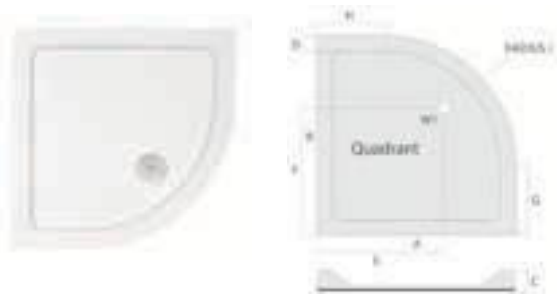

ELEMENTS SHOWER TRAYS

QUADRANT TRAY

DIMENSIONS	C	D	E	F	G	H	CODE	PRICE
800 X 800mm	40	65	500	500	250	250	Q800L	€ 230
900 X 900mm	40	65	600	600	350	350	Q900L	€ 250
1000 X 1000mm	40	65	700	700	450	450	Q1000L	€ 355