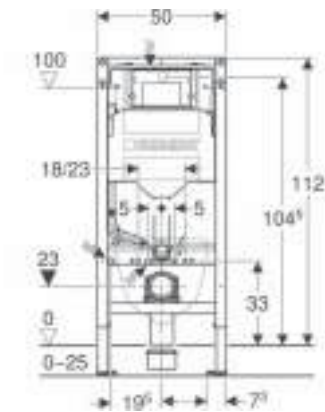

SIGMA

DUOFIX SIGMA FRAMES

111.383.00.3