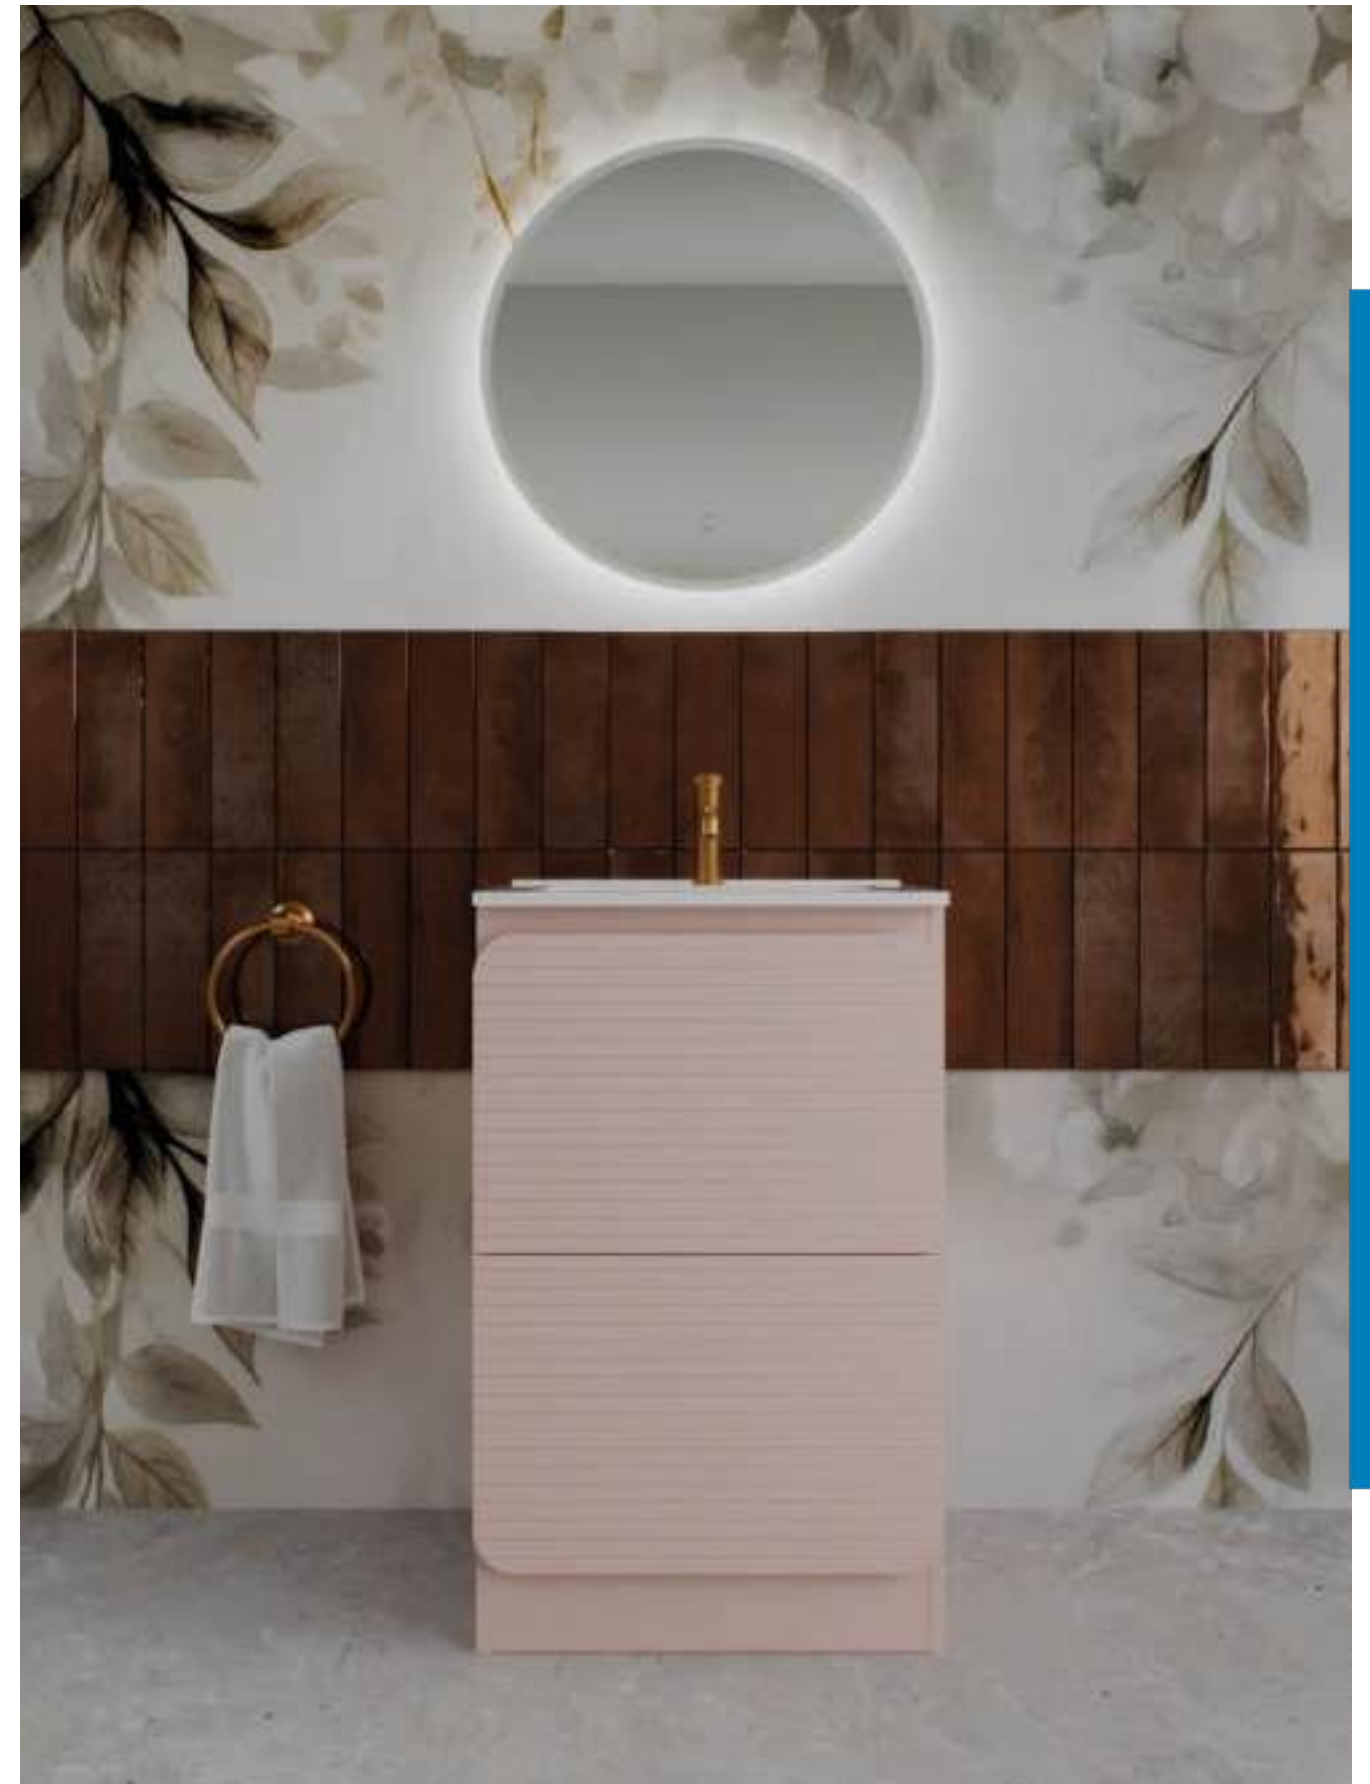

Atira drawer technology

500MM FLOOR STANDING TWO-DRAWER UNIT & BASIN MAUVE PINK

800 x 500 x 390mm

R50FSPB _____ € 776

600MM FLOOR STANDING TWO-DRAWER UNIT & BASIN MAUVE PINK

800 x 600 x 450mm

R60FSPB _____ € 799