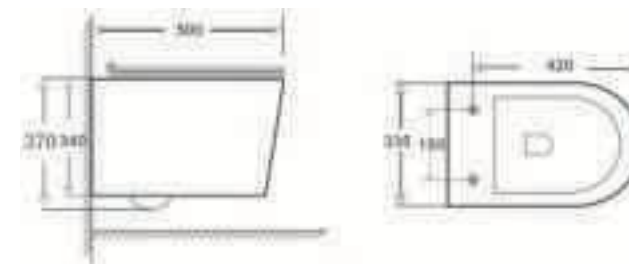

ADARE

ADPCS

A R B601

ELEGANCE

EFSPCS

EWHPS