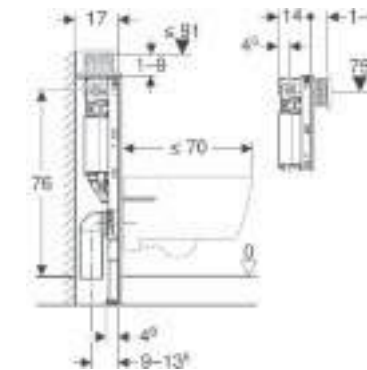

OMEGA

DUOFIX OMEGA FRAME