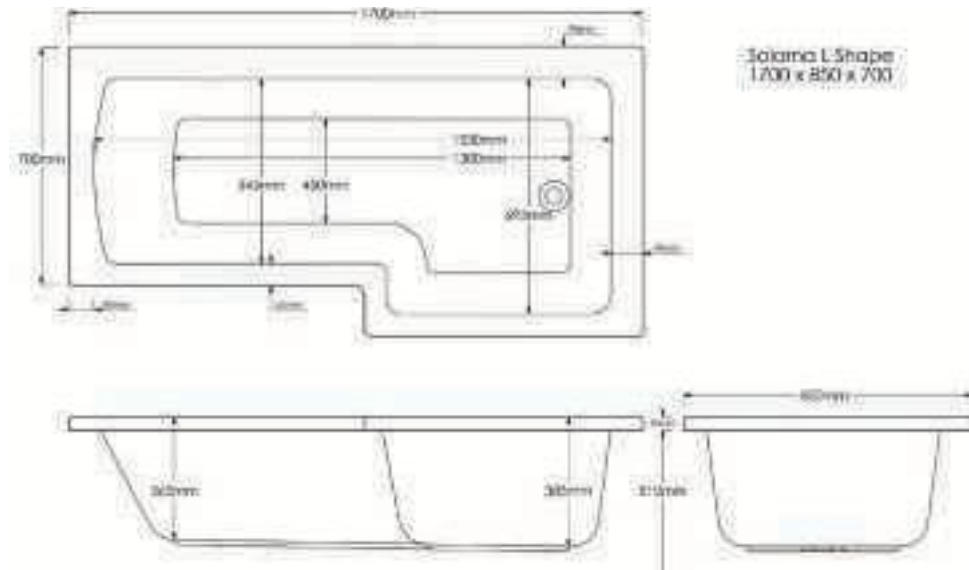

KURVO DOUBLE ENDED - AQRDE18

KURVO DOUBLE ENDED - AQRDE178

KURVO ROUND SHOWER BATH

MILAN SQUARE SHOWER BATH

MILAN SQUARE SHOWER BATH E18

1800

95

610 400