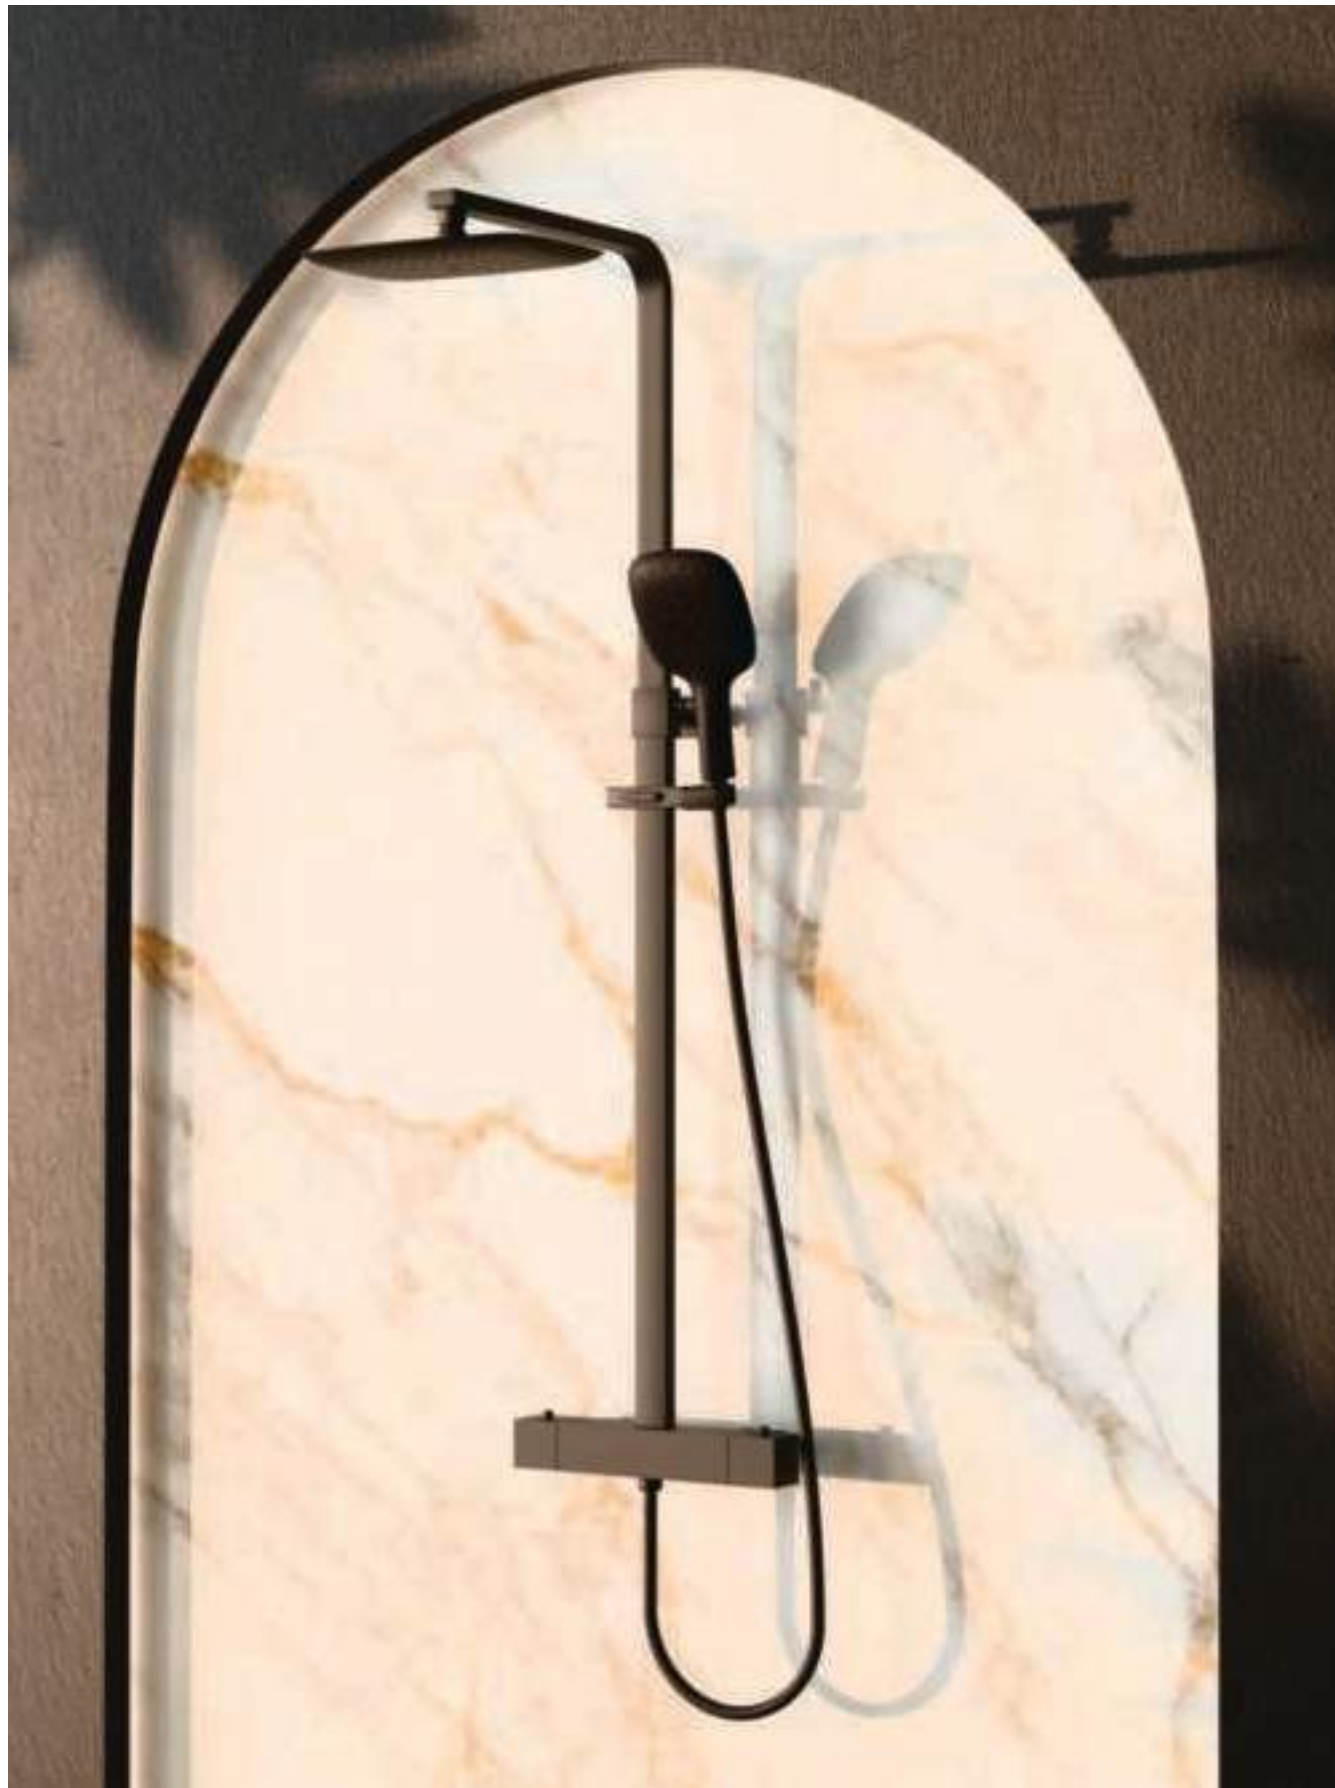

ROMA

Chrome

Brushed Brass

Matt Black

● THERMOSTATIC SHOWER VALVE - CHROME

CTRATSS _____ € 340

Includes rigid shower kit
Minimum operating pressure 0.5+bar
Pipe Centres - 150mm

Always consult your installer to ensure your site conditions meet minimum operating pressure requirements.