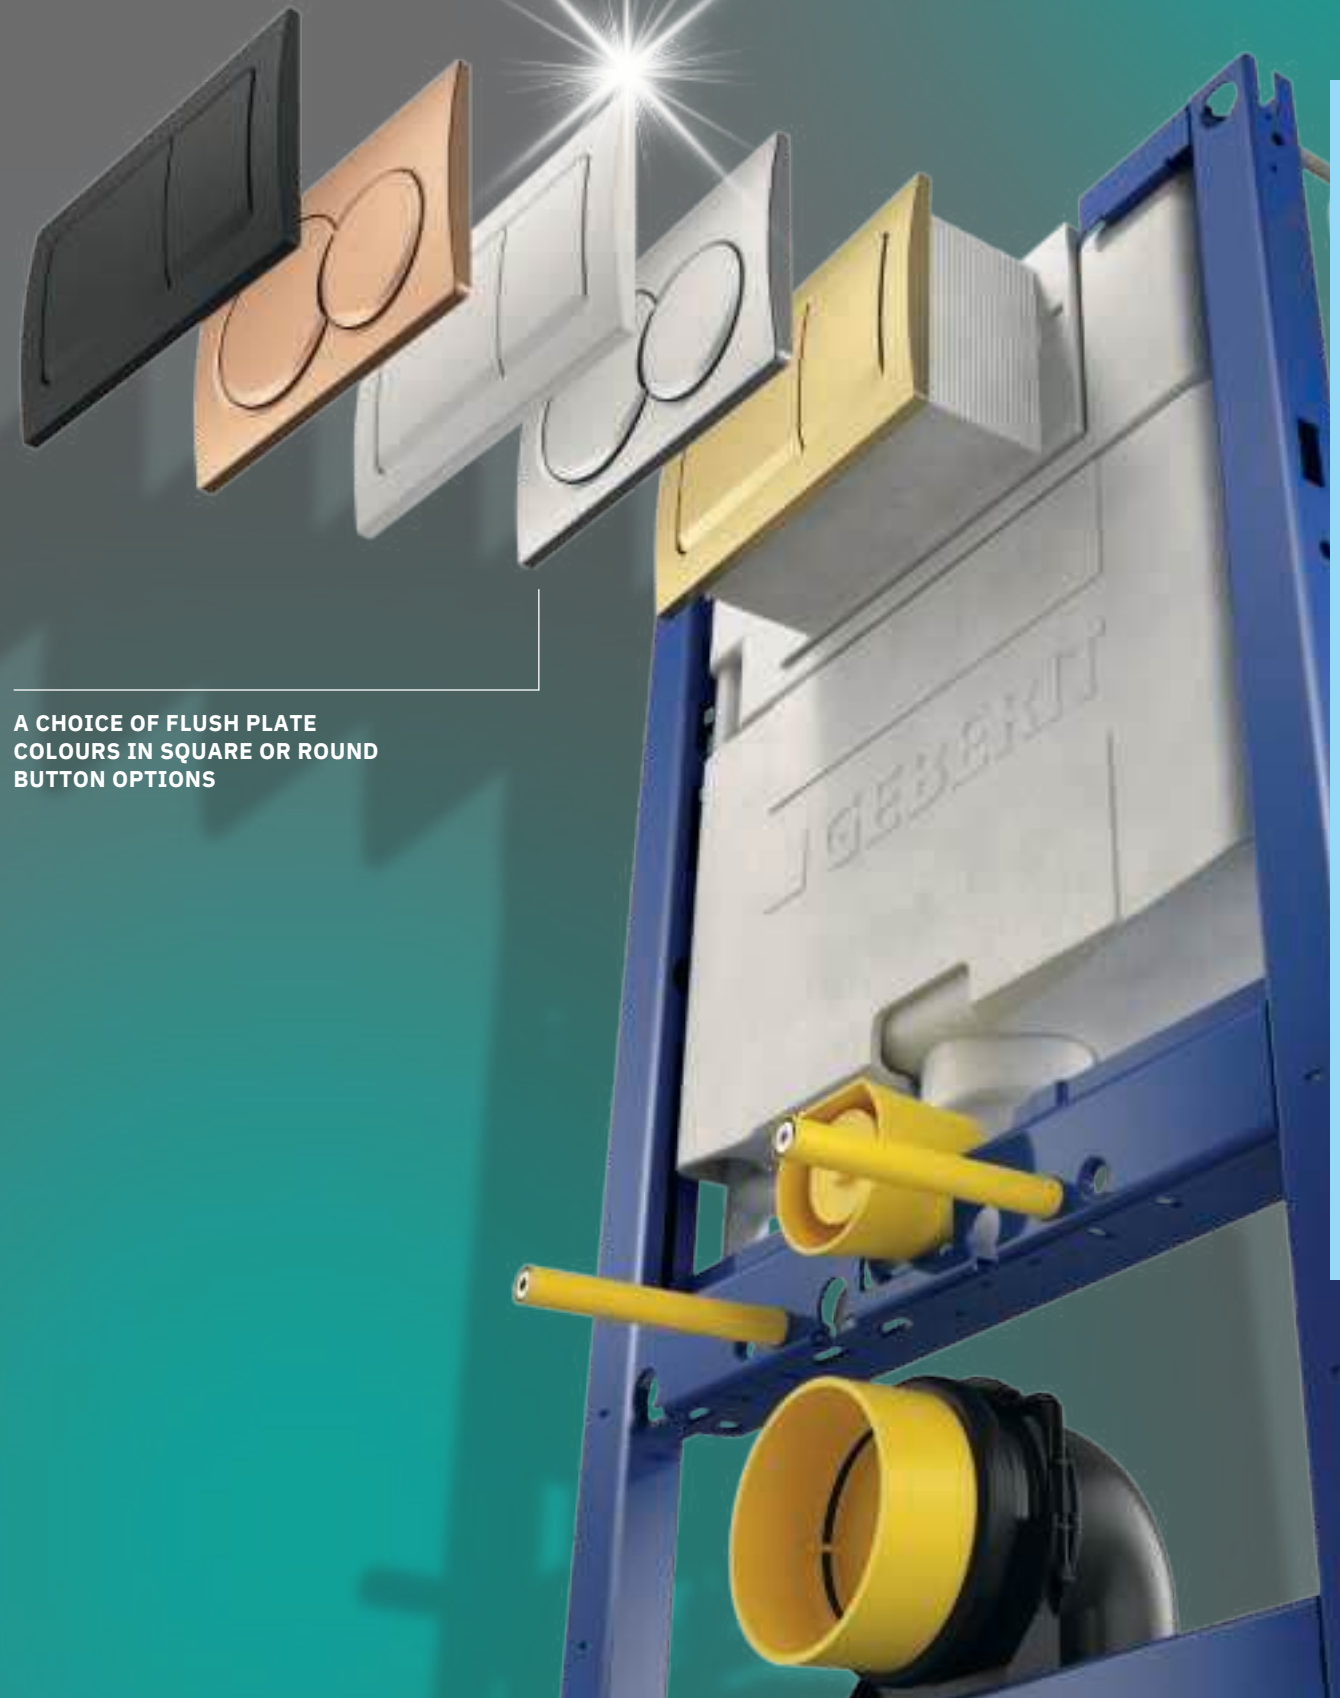

115.055.QA.1
Red Gold Plate
€102.00

115.055.QC.1
Black Chrome Plate
€102.00

115.055.QE.1
Brass Coloured Plate
€102.00

A CHOICE OF FLUSH PLATE COLOURS IN SQUARE OR ROUND BUTTON OPTIONS

OMEGA

FEATURES AND BENEFITS OF GEBERIT DUOFIX OMEGA FRAMES:

- Leakproof due to one piece blow moulded cistern.
- Adjustable flush valve for low flush volumes.
- Tool-free cistern maintenance.
- Front and top actuation.
- Conduit pipe for connection to Geberit AquaClean.
- Compatible with infrared sensor.
- Guaranteed availability of function maintaining spare parts for 50 years.