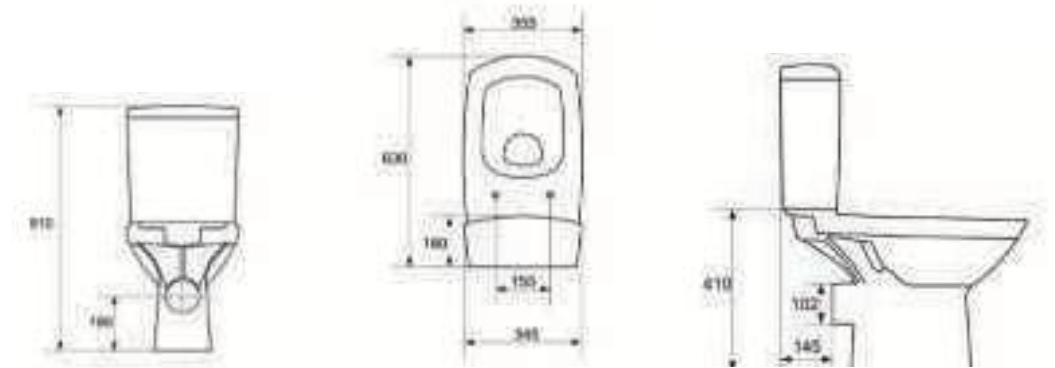

CARINA

CAPCS