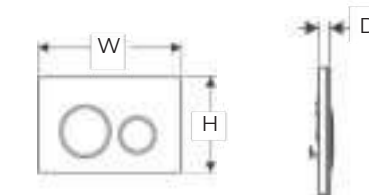

246 (W) x 164 (H) x 14 (D) mm

SIGMA30