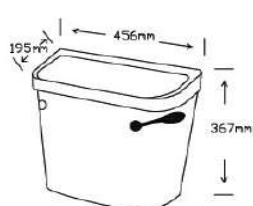

Close Couple Doc M Pack

Matrix Close Coupled Rimless Doc M Pack — Lever Flush

Each pack comprises of:

- 470mm Raised Height Rimless Pan
- Wash Basin 455mm & Brackets
- Swing Arm 760mm
- Toilet Ring Seat
- Lever Flush Cistern & Fittings
- 4 x 600mm Grab Rail Pack
- Sequential Basin Mixer
- Bottle Trap & Waste

CE Compliant and fully WRAS Approved.

Complete Pack Price:

€1,071.00