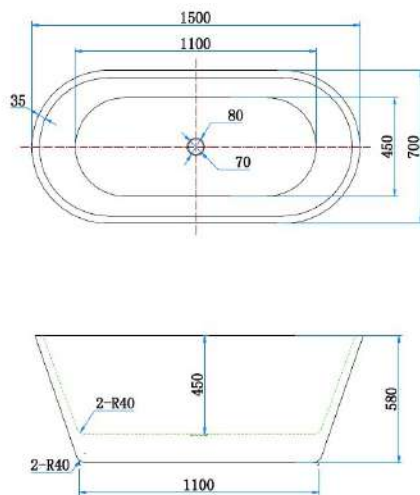

FSB -03 Malaga
Double Ended Bath