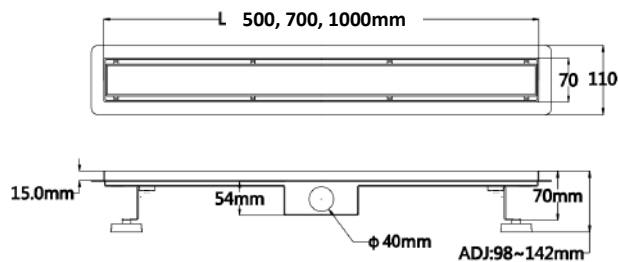

LD500 Linear Floor Drain 500mm

€296.00

LD700 Linear Floor Drain 700mm

€308.00

LD1000 Linear Floor Drain 1000mm

€342.00