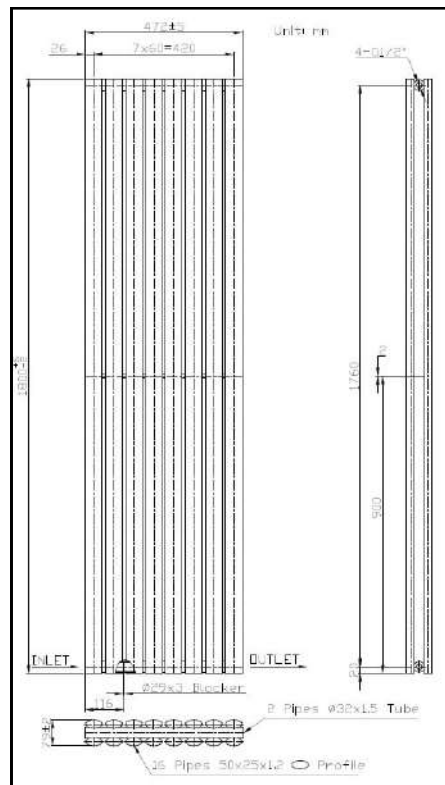

Fahrenheit Vertical Radiators

€62.00

Code	Height	Width	Columns	Colour	BTU @T62	Price
VRW182	1800	240	8	White	3893	€492.00
VRW184	1800	472	16	White	6520	€559.00
VRW186	1800	590	20	White	9403	€746.00

1800 x 472

Pipe centre out from wall allow 50mm (+/-5mm)

Radiator depth from wall (inc bracket) to front of rad 90mm (+/-5mm)