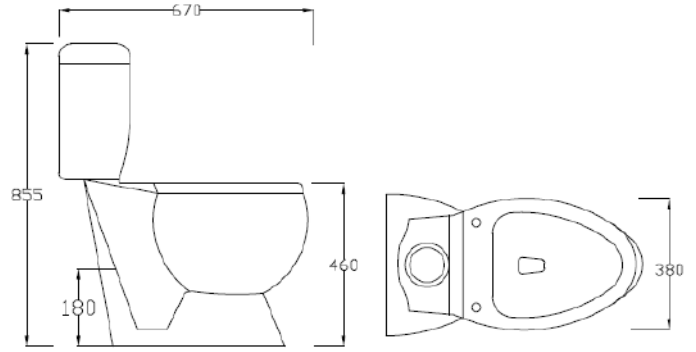

Comfort High Pan & Seat
Comfort Cistern Lever Flush

€239.00
€173.00