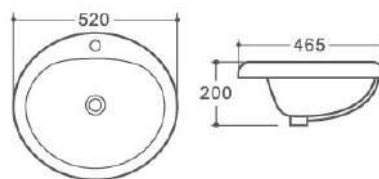

Drop-in Counter Basin (1 tap hole)

€153.00