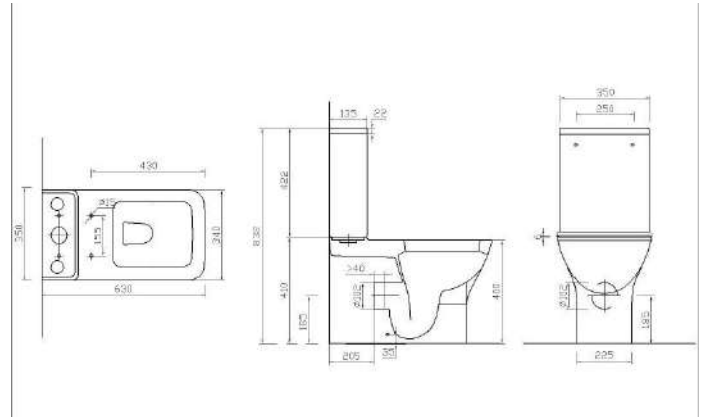

Orca Pan & Seat
Orca Cistern Dual Button Flush

€291.00
€178.00