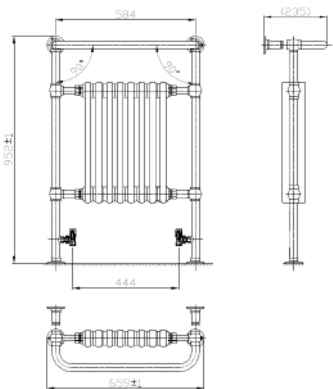

AA SECTION

AA SECTION

**Sigma 1700 x 700**

**Elite 1700 x 750**

**Modena 1800 x 800**

**Trad10 Towel Rad**

**Trad5 Towel Rad**

**City**  
**Tiles & Bathrooms**  
Ireland's quality tile and bathroom superstores