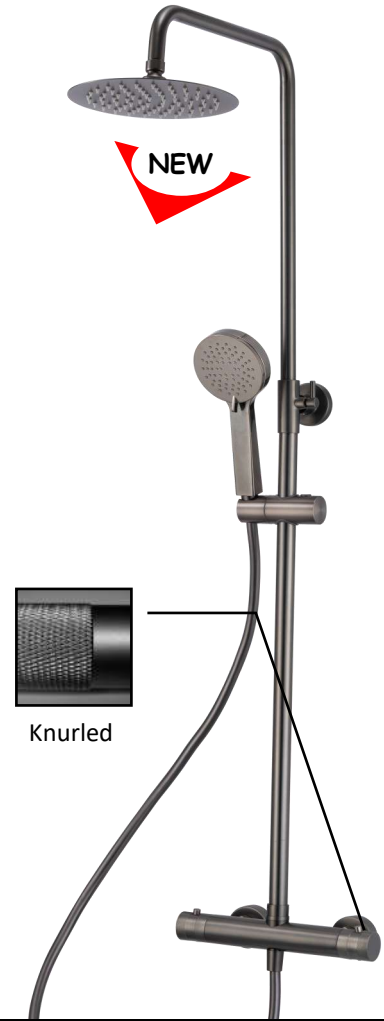

MONSL119

Monza Gun Metal Knurled

Dual Outlet Bar Valve & Kit

€492.00

Features

Matt Black - Gun Metal Construction	✓
Min Pressure 1.0 bar	✓
Ultra Thin Metal 200mm Rain Head	✓
Thermostatic anti-scald Valve	✓
Automatic shut off in the event of hot or cold water supply failure.	✓
Hand Held Shower & Slide Rail Kit	✓
Easy Clean Removable Shower Head & Anti Bacterial PVC Hose	✓
150mm pipe centres	✓
10 Year Guarantee	✓