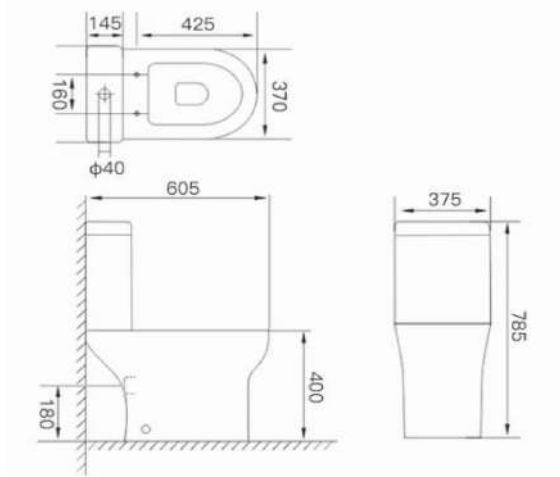

Nova Rimless Pan & Seat

€222.00

Nova Cistern Dual Button Flush

€153.00