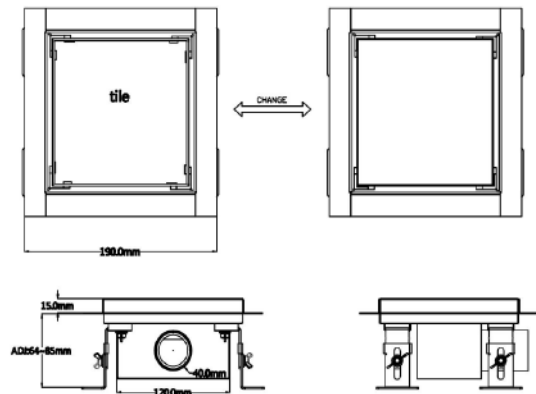

Two-sided grid, stainless steel or tileable.