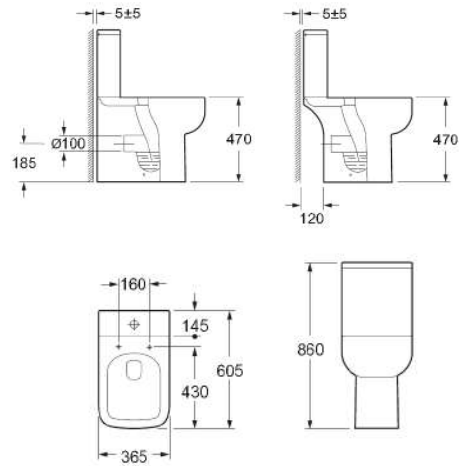

Nero Comfort Height Rimless Pan & Seat

€338.00

Nero Cistern Dual Button Flush

€173.00