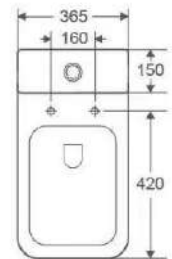

Trent Rimless Pan & Seat
Trent Cistern Dual Button Flush

€271.00
€136.00