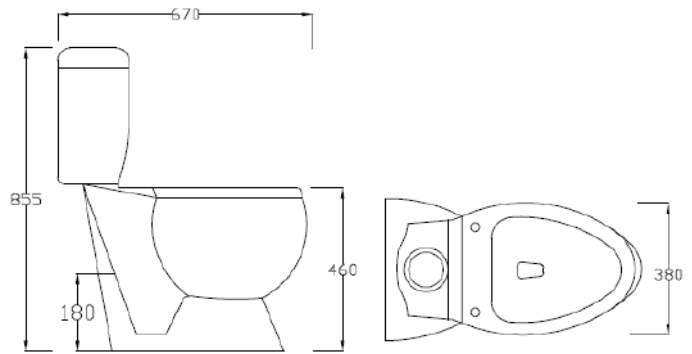

# Open Back Toilets

**Rimless  
Technology**

**Evo Rimless Pan & Seat**  
**Evo Cistern Dual Button Flush**

€148.00  
€99.00

**Rimless  
Technology**

**High Rise  
Pan**

**Comfort Rimless High Pan & Seat**  
**Comfort Cistern Lever Flush**