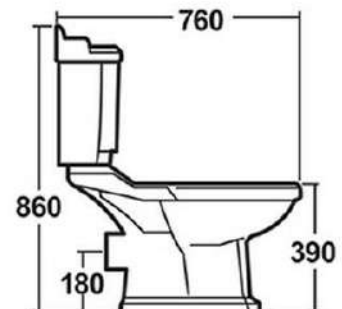

**Short Projection**

**Nova Rimless Pan & Seat**

€222.00

**Nova Cistern Dual Button Flush**

€153.00

**Dual Flush Lever**

**Victoria Pan & Seat**

€187.00