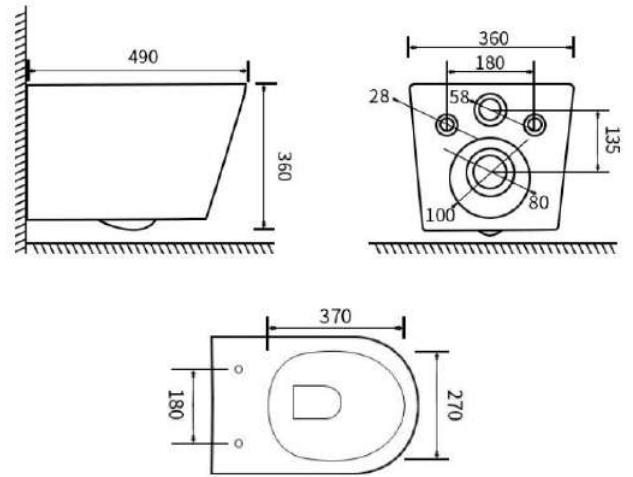

Zoe Rimless Wall Pan & Seat

€338.00