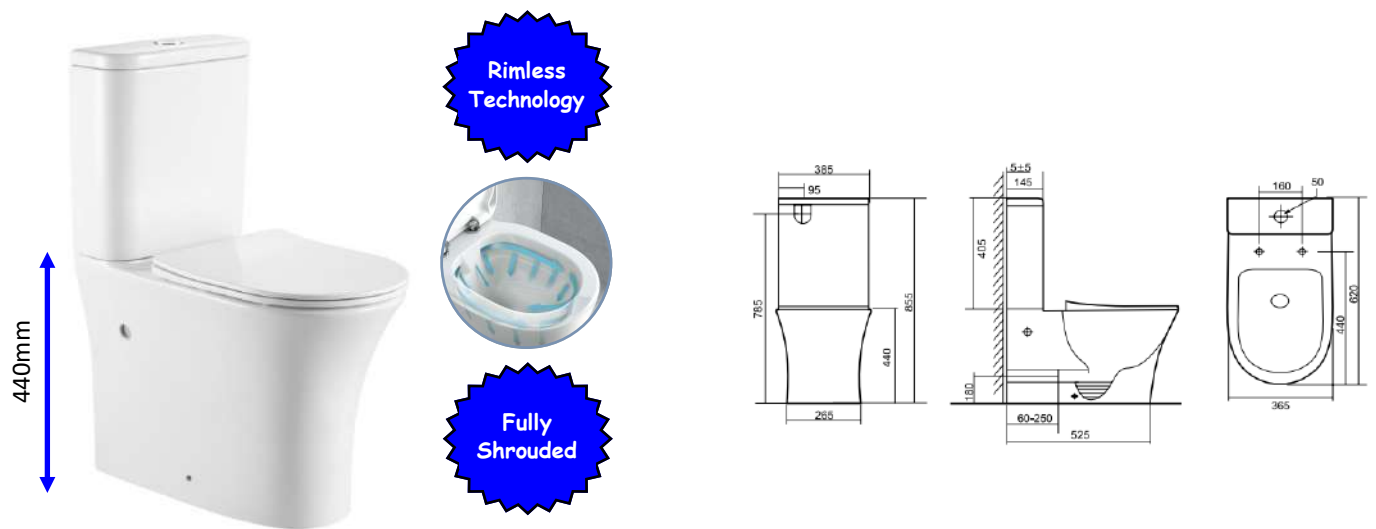

Ava Comfort Rimless Height Pan & Seat
Ava Cistern Dual Button Flush

€404.00
€239.00