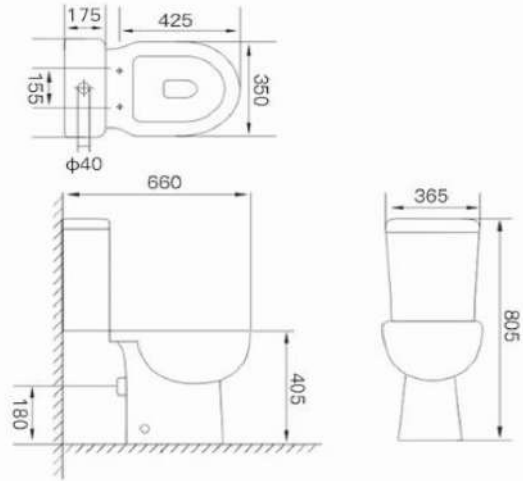

Evo Rimless Pan & Seat
Evo Cistern Dual Button Flush

€148.00
€99.00