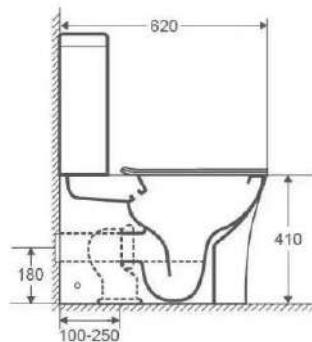

# Fully Shrouded Toilets

**Eclipse Rimless Pan & Seat**  
**Eclipse Cistern Dual Button Flush**

**€308.00**  
**€205.00**

**Orca Pan & Seat**  
**Orca Cistern Dual Button Flush**

**€291.00**  
**€178.00**