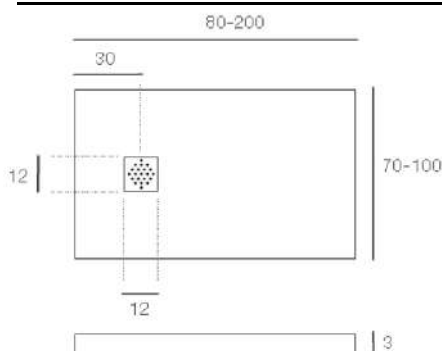

C3 Anti-slip
Certification

Anti-bacterial
Surface

Stainless Steel Grid
& Waste included

Code	Size (mm)	Colour	Price
WST-18	1000 x 800	White	€579.00
WST-19	1000 x 900	White	€613.00
WST-10	1000 x 1000	White	€822.00
WST-128	1200 x 800	White	€579.00
WST-129	1200 x 900	White	€679.00
WST-1210	1200 x 1000	White	€886.00
WST-148	1400 x 800	White	€689.00
WST-149	1400 x 900	White	€748.00
WST-158	1500 x 800	White	€714.00
WST-159	1500 x 900	White	€778.00
WST-168	1600 x 800	White	€778.00
WST-177	1700 x 700	White	€834.00
WST-178	1700 x 800	White	€815.00
WST-179	1700 x 900	White	€911.00