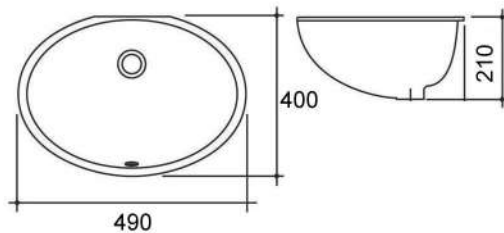

Counter Basins

Under Counter Basin (no tap hole)

€153.00