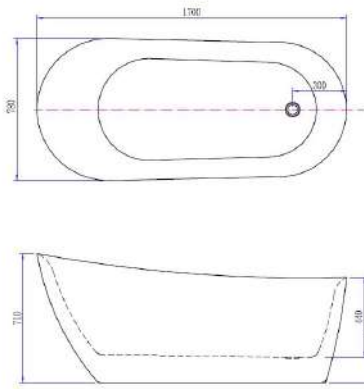

Specifications

FSB -01 Barcelona
Single Ended Slipper Bath