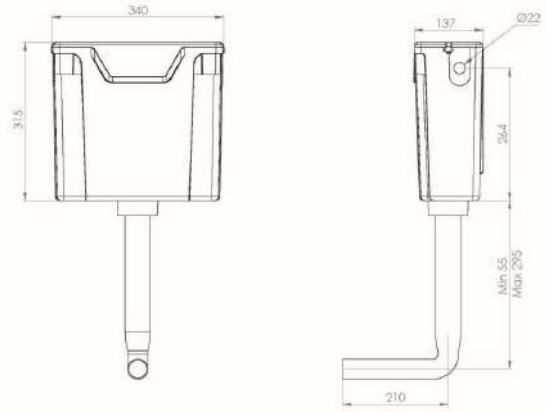

Back to Wall Toilets

Concealed Cistern inc Dual Flush Button

€148.00