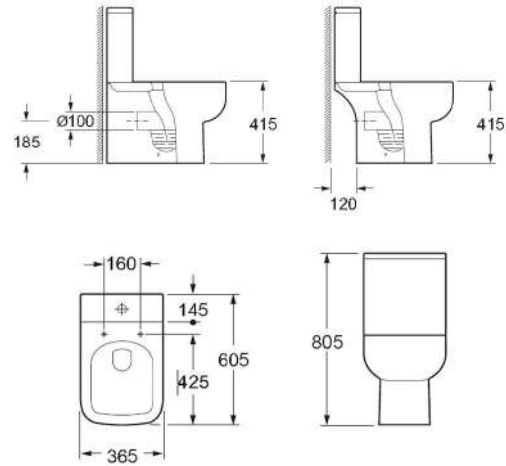

Nero Rimless Pan & Seat

€313.00

Nero Cistern Dual Button Flush

€173.00