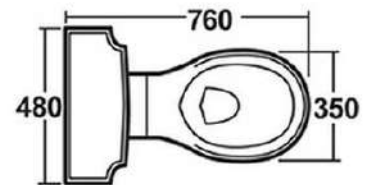

**Short Projection**

**Nova Rimless Pan & Seat**

€222.00

**Nova Cistern Dual Button Flush**

€153.00

**Dual Flush Lever**

**Victoria Pan & Seat**

€187.00