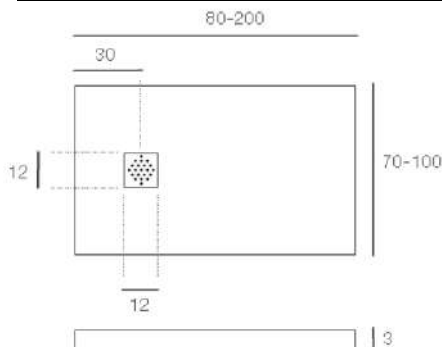

C3 Anti-slip
Certification

Anti-bacterial
Surface

Stainless Steel Grid
& Waste included

Code	Size (mm)	Colour	Price
AST-18	1000 x 800	Anthracite	€579.00
AST-19	1000 x 900	Anthracite	€613.00
AST-10	1000 x 1000	Anthracite	€822.00
AST-128	1200 x 800	Anthracite	€579.00
AST-129	1200 x 900	Anthracite	€679.00
AST-1210	1200 x 1000	Anthracite	€886.00
AST-148	1400 x 800	Anthracite	€689.00
AST-149	1400 x 900	Anthracite	€748.00
AST-158	1500 x 800	Anthracite	€714.00
AST-159	1500 x 900	Anthracite	€778.00
AST-168	1600 x 800	Anthracite	€778.00
AST-177	1700 x 700	Anthracite	€834.00
AST-178	1700 x 800	Anthracite	€815.00
AST-179	1700 x 900	Anthracite	€911.00