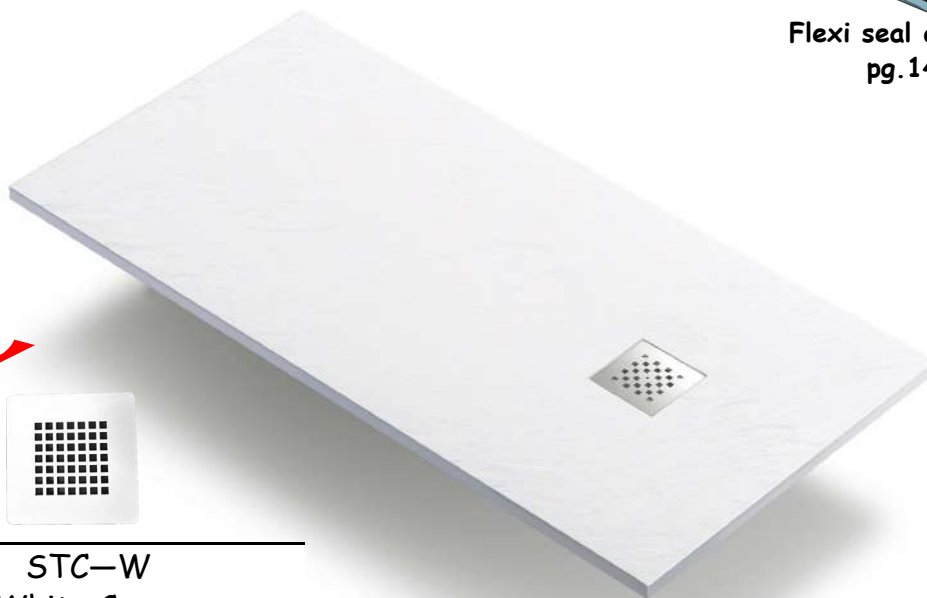

Slate Shower Trays

Flexi seal available
pg.147

STC-W
White Cover

€25.00