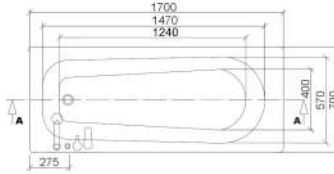

AA SECTION

Cara 1700 x 700