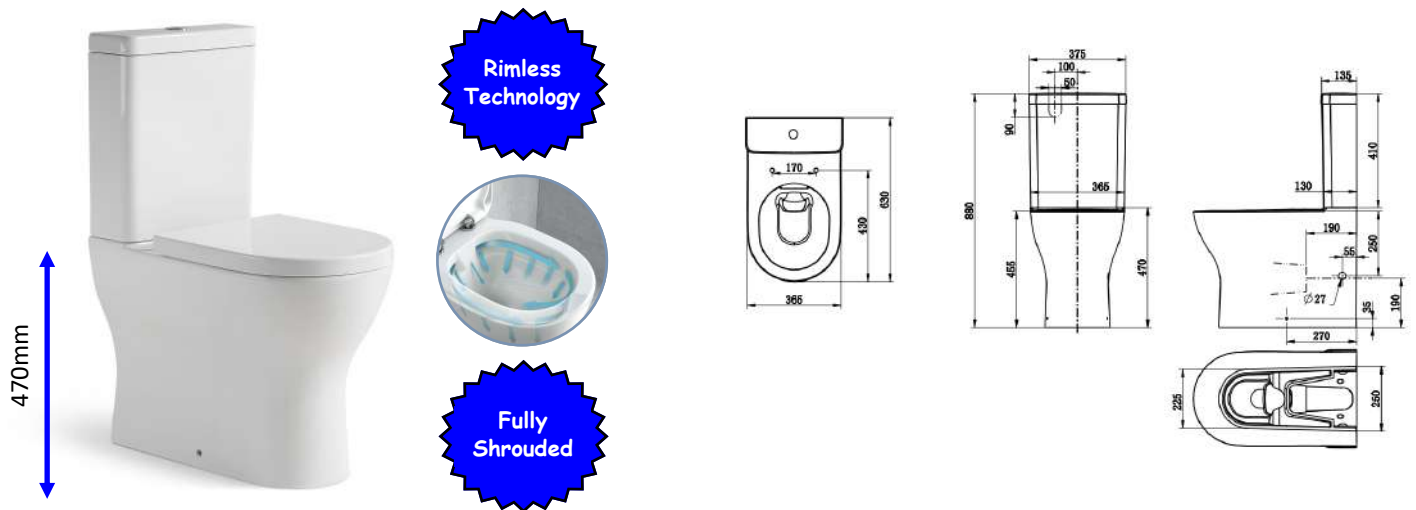

Comfort High Toilets

City Comfort Height Rimless Pan & Seat
City Cistern Dual Button Flush

€404.00
€239.00