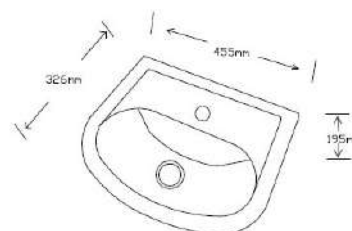

Close Couple Doc M Pack

Matrix Close Coupled Rimless Doc M Pack — Lever Flush

Each pack comprises of:

- 470mm Raised Height Rimless Pan
- Wash Basin 455mm & Brackets
- Swing Arm 760mm
- Toilet Ring Seat
- Lever Flush Cistern & Fittings
- 4 x 600mm Grab Rail Pack
- Sequential Basin Mixer
- Bottle Trap & Waste

CE Compliant and fully WRAS Approved.

Complete Pack Price:

€1,071.00