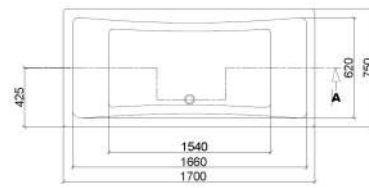

AA SECTION

AA SECTION

**Sigma 1700 x 700**

**Elite 1700 x 750**

**Modena 1800 x 800**

**Trad10 Towel Rad**

**Trad5 Towel Rad**

**City**  
**Tiles & Bathrooms**  
Ireland's quality tile and bathroom superstores