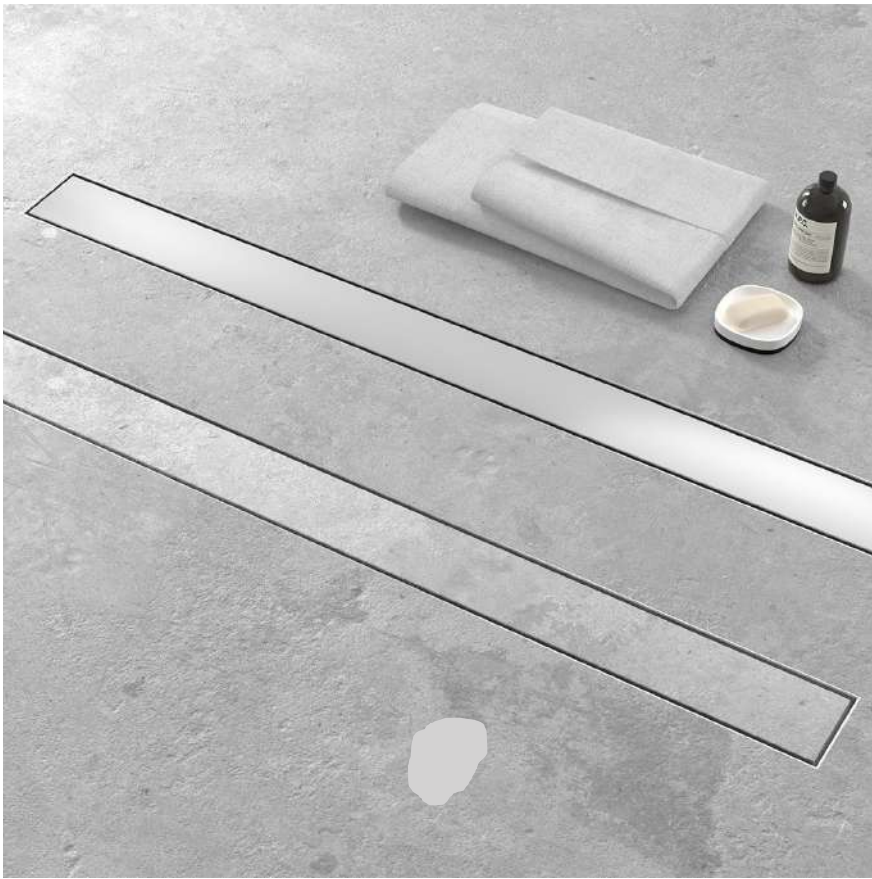

Bathroom Extras