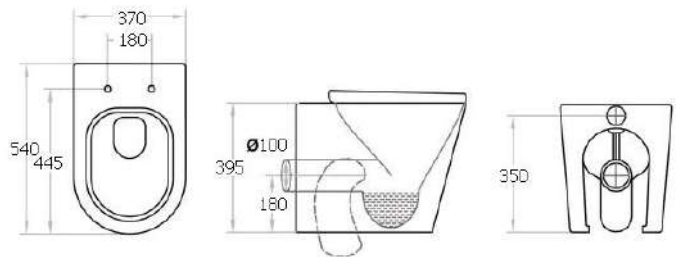

Zoe Rimless Floor Pan & Seat

€338.00