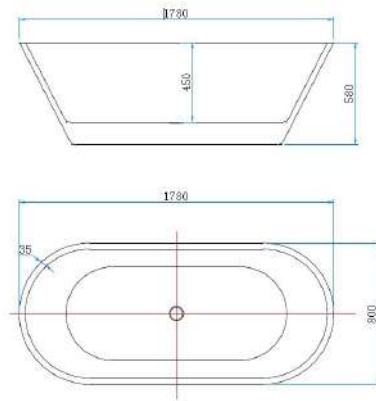

FSB -02 Cordoba
Double Ended Bath