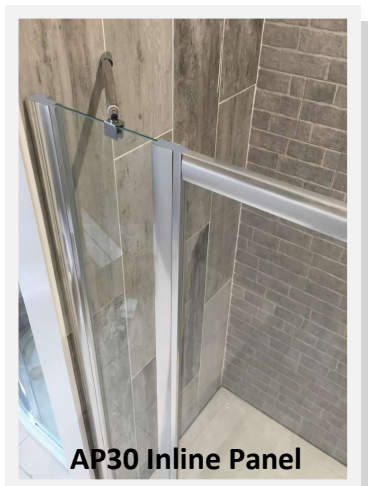

Aero Side Panel

Lifetime Guarantee
Quality
MATRIX
Assured

X PROTECT
Easy Clean Glass Treatment

Code	Size	Adjustment	Door Access	Price
AP70	700	670-690	n/a	€303.00
AP76	760	730-750	n/a	€303.00
AP80	800	770-790	n/a	€303.00
AP90	900	870-890	n/a	€303.00
AP10	1000	970-990	n/a	€352.00
AP80+AP30	1100	1040-1080	n/a	€574.00
AP90+AP30	1200	1140-1180	n/a	€574.00

Extension Profile

AExt40	40	n/a	n/a	€123.00

Height 1850mm	✓
CE approved 6mm toughened safety glass BS EN12150 Class 1	✓
Polished chrome finish	✓
Frameless design	✓
Quick assembly	✓
Easy clean glass	✓