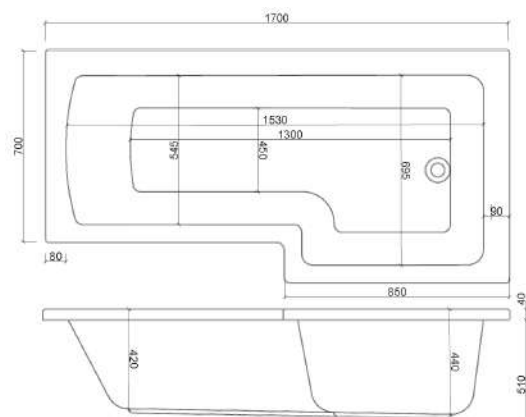

L Shaped Shower Bath
1700 x 850 RH