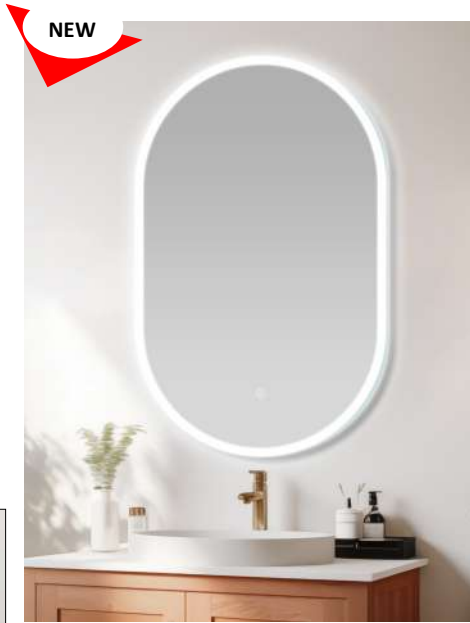

Down-lighter

**SN03 LED 500 Cabinet Mirror**  
 700x500x130mm  
 €544.00

**SN04 Bluetooth LED 500 Mirror**  
 700x500x50mm  
 €419.00

**SN05 LED 500 Mirror**  
 700x500x45mm  
 €296.00

**SN06 LED 500 Mirror**  
 700x500x45mm  
 €246.00