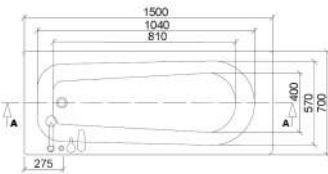

AA SECTION

Sidney 1500 x 700