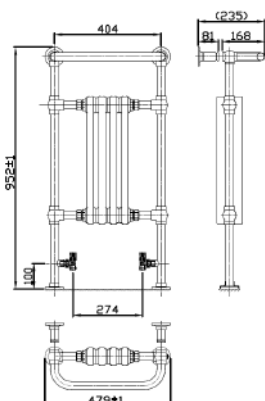

AA SECTION

AA SECTION

**Sigma 1700 x 700**

**Elite 1700 x 750**

**Modena 1800 x 800**

**Trad10 Towel Rad**

**Trad5 Towel Rad**

**City**  
**Tiles & Bathrooms**  
Ireland's quality tile and bathroom superstores