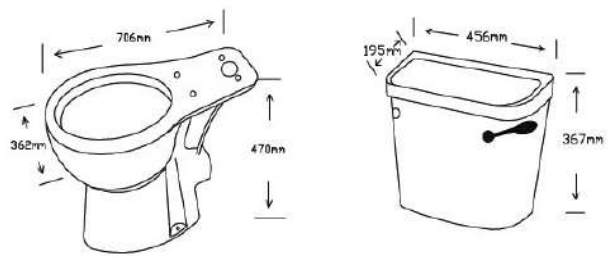

# Comfort High Toilets

**Open Back**

**Comfort High Pan & Seat**  
**Comfort Cistern Lever Flush**

€239.00  
€173.00

**Rimless Technology**

**Open Back**

**Comfort Height Low Level Rimless Pan (no seat included)**  
**Comfort Low Level Cistern**