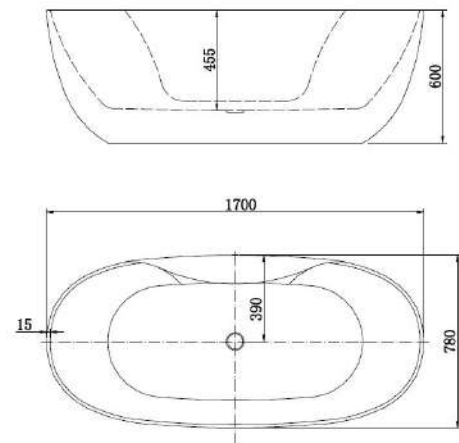

FSB -06 Granada
Double Ended Bath