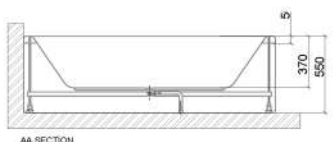

AA SECTION

AA SECTION

**Sigma 1700 x 700**

**Elite 1700 x 750**

**Modena 1800 x 800**

**Trad10 Towel Rad**

**Trad5 Towel Rad**

**City**  
**Tiles & Bathrooms**  
Ireland's quality tile and bathroom superstores