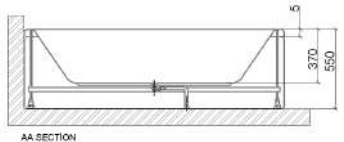

AA SECTION

AA SECTION

**Sigma 1700 x 700**

**Elite 1700 x 750**

**Modena 1800 x 800**

**Trad10 Towel Rad**

**Trad5 Towel Rad**

**City**  
**Tiles & Bathrooms**  
Ireland's quality tile and bathroom superstores