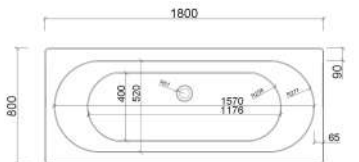

AA SECTION

AA SECTION

**Sigma 1700 x 700**

**Elite 1700 x 750**

**Modena 1800 x 800**

**Trad10 Towel Rad**

**Trad5 Towel Rad**

**City**  
**Tiles & Bathrooms**  
Ireland's quality tile and bathroom superstores