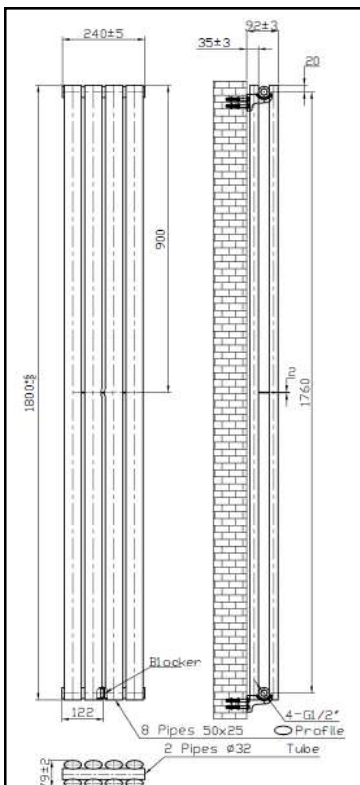

1800 x 240

1800 x 472

1800 x 590

Pipe centre out from wall allow 50mm (+/-5mm)

Radiator depth from wall (inc bracket) to front of rad 90mm (+/-5mm)