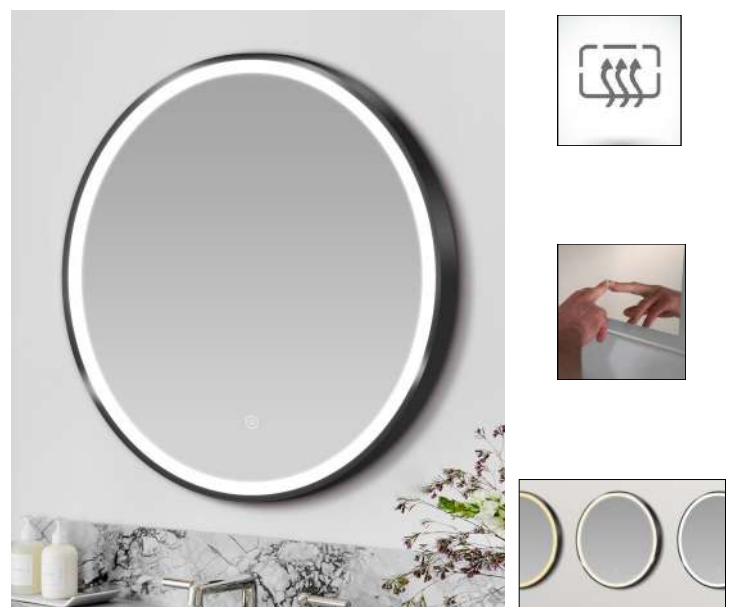

**SN15 LED 800 Round Mirror**  
800x800x45mm  
€394.00

**SN16 Brass Framed LED 600 Round Mirror**  
600x600x45mm  
€394.00

**SN17 Brass Framed LED 800 Round Mirror**  
 800x800x45mm  
 €443.00

**SN18 Black Framed LED 600 Round Mirror**  
 600x600x45mm  
 €394.00