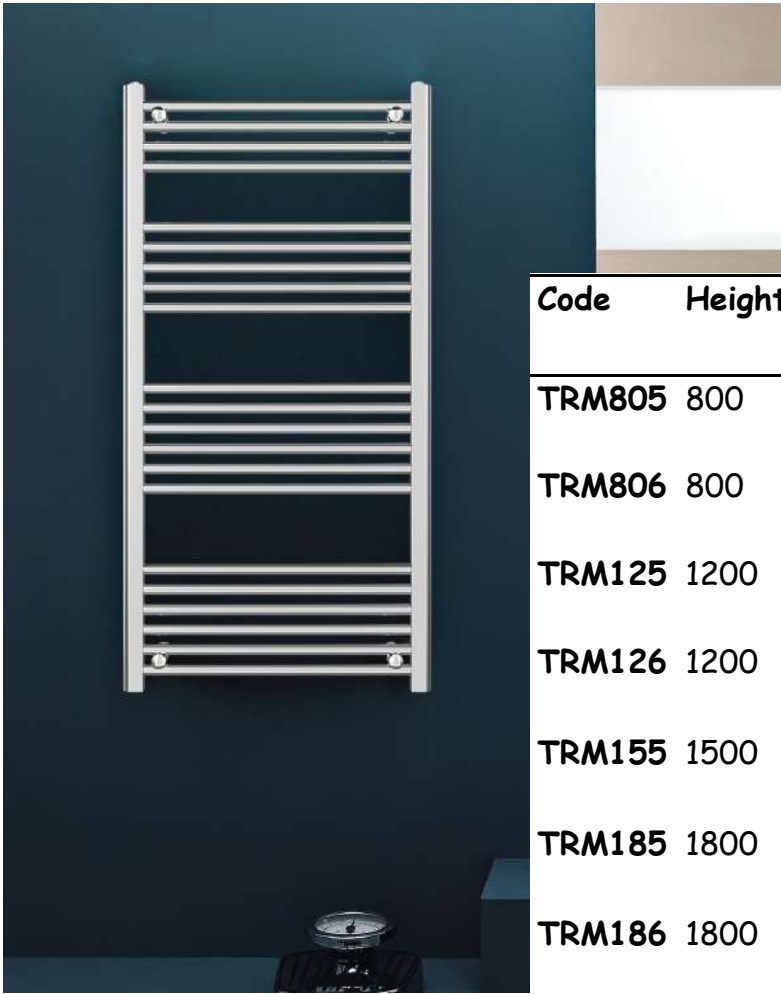

Chrome Towel Warmers

Convert towel warmer to electric (see pg.153)

Code	Height	Width	Centre Connection	BTU @T62	Price
TRM805	800	500	450	1294	€153.00
TRM806	800	600	550	1520	€180.00
TRM125	1200	500	450	1787	€197.00
TRM126	1200	600	550	2149	€217.00
TRM155	1500	500	450	2347	€296.00
TRM185	1800	500	450	3035	€308.00
TRM186	1800	600	550	3345	€328.00