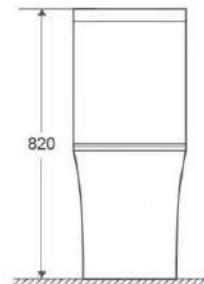

# Fully Shrouded Toilets

**Eclipse Rimless Pan & Seat**  
**Eclipse Cistern Dual Button Flush**

**€308.00**  
**€205.00**

**Orca Pan & Seat**  
**Orca Cistern Dual Button Flush**

**€291.00**  
**€178.00**