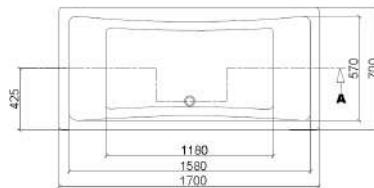

AA SECTION

AA SECTION

**Sigma 1700 x 700**

**Elite 1700 x 750**

**Modena 1800 x 800**

**Trad10 Towel Rad**

**Trad5 Towel Rad**

**City**  
**Tiles & Bathrooms**  
Ireland's quality tile and bathroom superstores