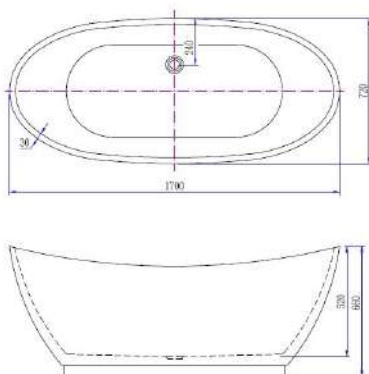

Specifications

FSB -01 Barcelona
Single Ended Slipper Bath

FSB -02 Cordoba
Double Ended Bath