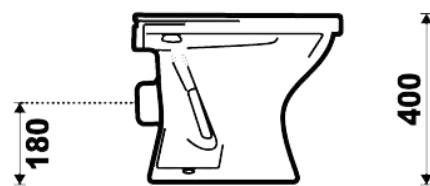

# Back to Wall Toilets

**Concealed Cistern inc Dual Flush Button**

**€148.00**

**Zoe Rimless Floor Pan & Seat**

**€338.00**

**Rapido Floor Pan & Seat**

**€163.00**