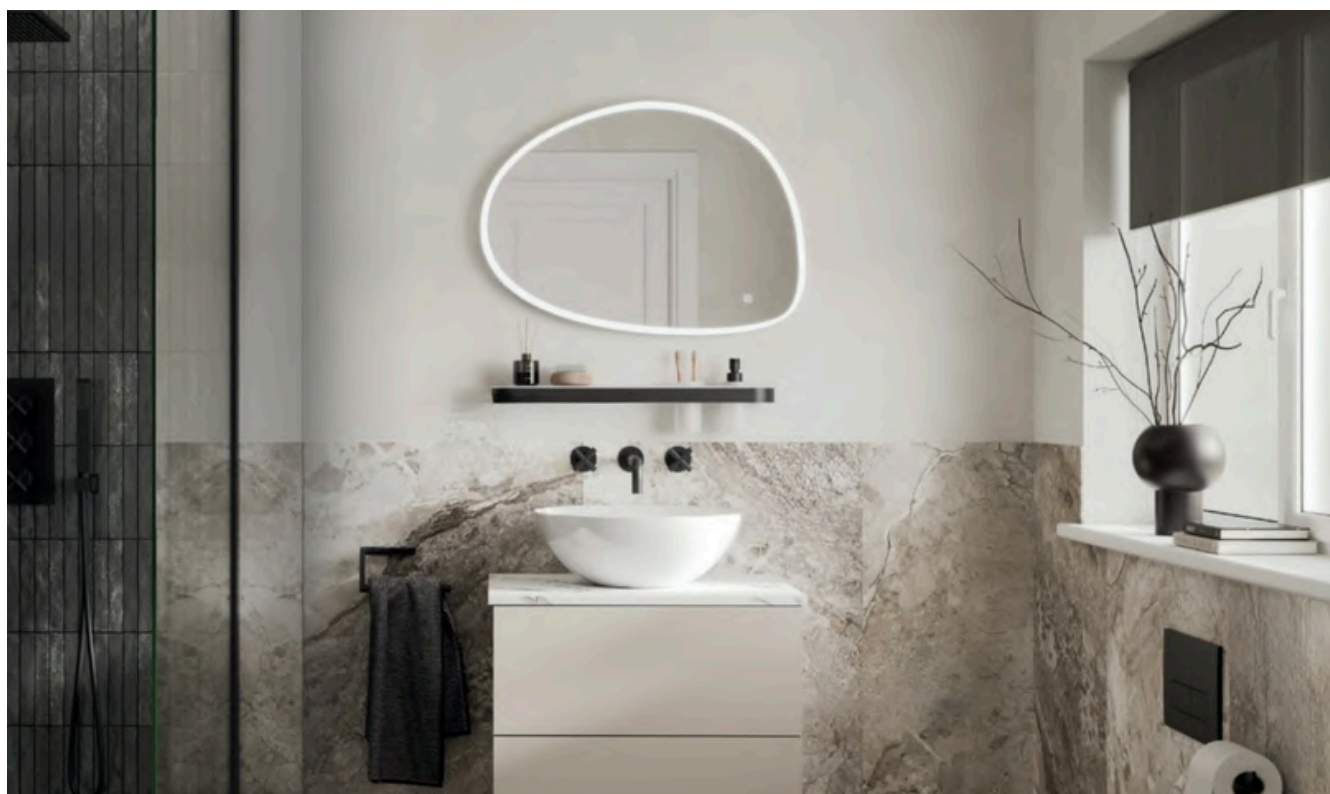

New Collection

SERRA

- 5 Colours
- 450, 600, 800, 1000mm
- Wall Hung Vanity
- Internal Drawers
- Tall Boy
- Countertop Basin

Refined, fluted front vanity unit with a single drawer and a hidden internal drawer for clean, efficient storage. Wall mounted design emphasises simplicity and space. Optional integrated LED strip lights adds a modern touch, enhancing both functionality and ambience

- 6 Colours
- 500, 600, 800, 1000, 1200mm
- Wall Hung or Floorstanding Vanity
- 1Drawer & 2 Drawer options
- 2 Door
- Tall Boy

Calia

A thoughtful crafted bathroom furniture range that brings warm, contemporary design into the everyday. Calia offers wall-mounted and new floorstanding vanity options, designed to pair seamlessly with the Leon ceramic basin

- 4 Colours
- 450, 500, 600, 800
- Wall Hung or Floorstanding Vanity
- 2 Drawer or 2 Door Option
- Tall Storage Unit + BTW unit Available

AVENUE

Sleek, minimalist and contemporary, the Avenue wall-hung vanity unit presents a truly modern bathroom storage and basin solution. The double-drawer design provides ample storage to house all your bathroom essentials, keeping your bathroom looking tidy and organised. Finished with the choice of a tall ceramic basin or sophisticated worktop, this bathroom furniture provides everything you need for a modern look.

- 3 Colours
- 600, 800
- Wall Hung Vanity or Optional Legs
- 2 Drawer
- Push to Open & Soft Close

- 3 Colours
- 600, 800mm
- Wall Hung or Floorstanding Vanity

TAMBOUR

Fluted furniture is on the rise throughout modern home interiors, bringing beautiful texture and timeless designs into the space. The Tambour furniture range brings this trending style into the bathroom with its unique use of this texture. This distinctive furniture unit creates a stunning contrast between the water-resistant fluted backboard and a smooth, rounded design element. Tambour furniture is available as both wall-hung or floorstanding vanity units.