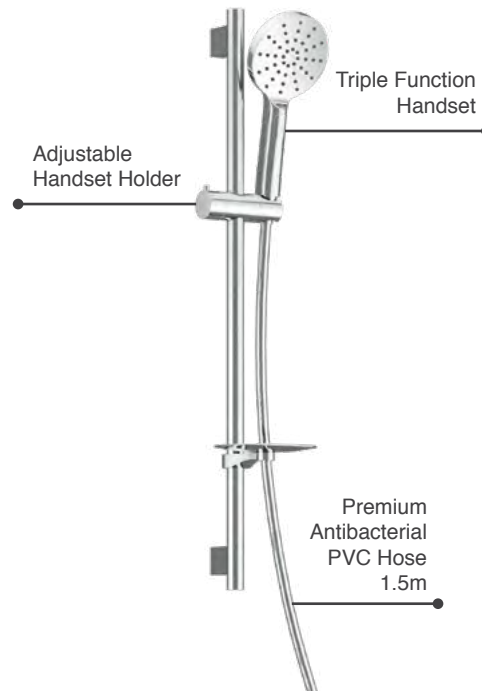

Euri Sliding Rail Kit

- Adjustable Sliding Rail Kit with Soap Dish
- Push Button Triple Function Handset
- ABS Chrome Plated Adjustable Handset Holder
- Premium Antibacterial PVC Shower Hose 1.5m

MLSHEUSRK

€121

Round Shower Wall Outlet required if using with Concealed Valve. See page 229.