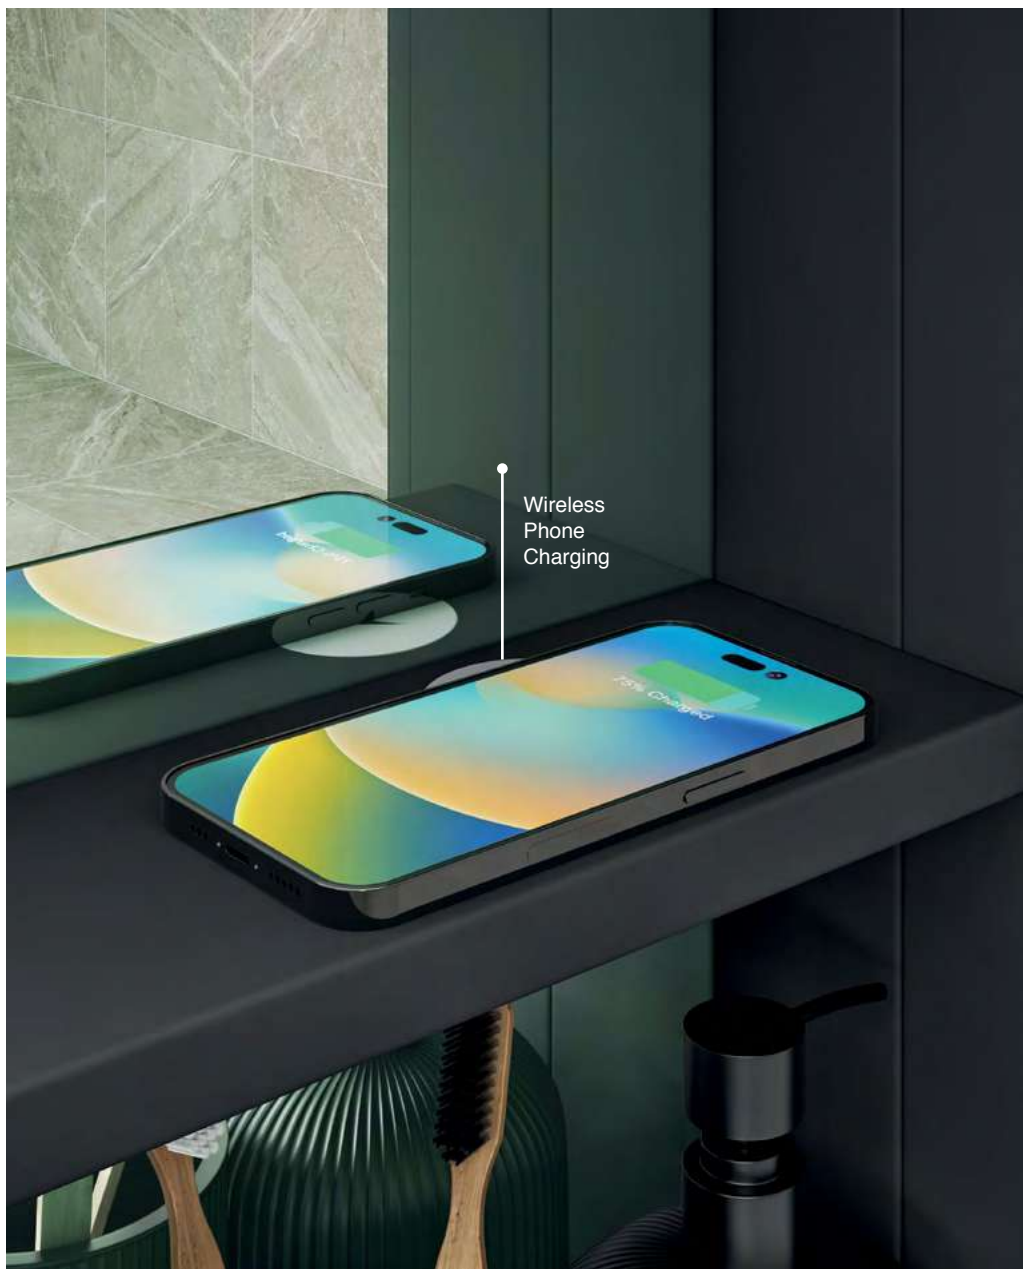

Code	Description	Size	RRP
MLCAKEE50BL	Keely 50 LED Mirror Cabinet	W 500 x H 800 x D 130mm	€1,009
MLCAKEE60BL	Keely 60 LED Mirror Cabinet	W 600 x H 800 x D 130mm	€1,144
MLCAKEE80BL	Keely 80 LED Mirror Cabinet	W 800 x H 800 x D 130mm	€1,206