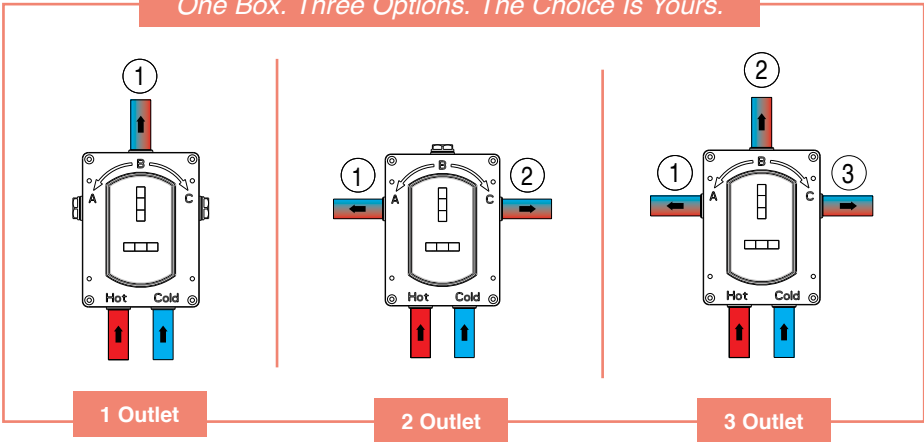

MLSH1OTMVD	1 Outlet	€303
MLSH2OTMVD	2 Outlet	€303
MLSH3OTMVD	3 Outlet	€303

One Box. Three Options. The Choice Is Yours.

Please note, only one outlet can be used independently at a time.

Concealed Shower Plates