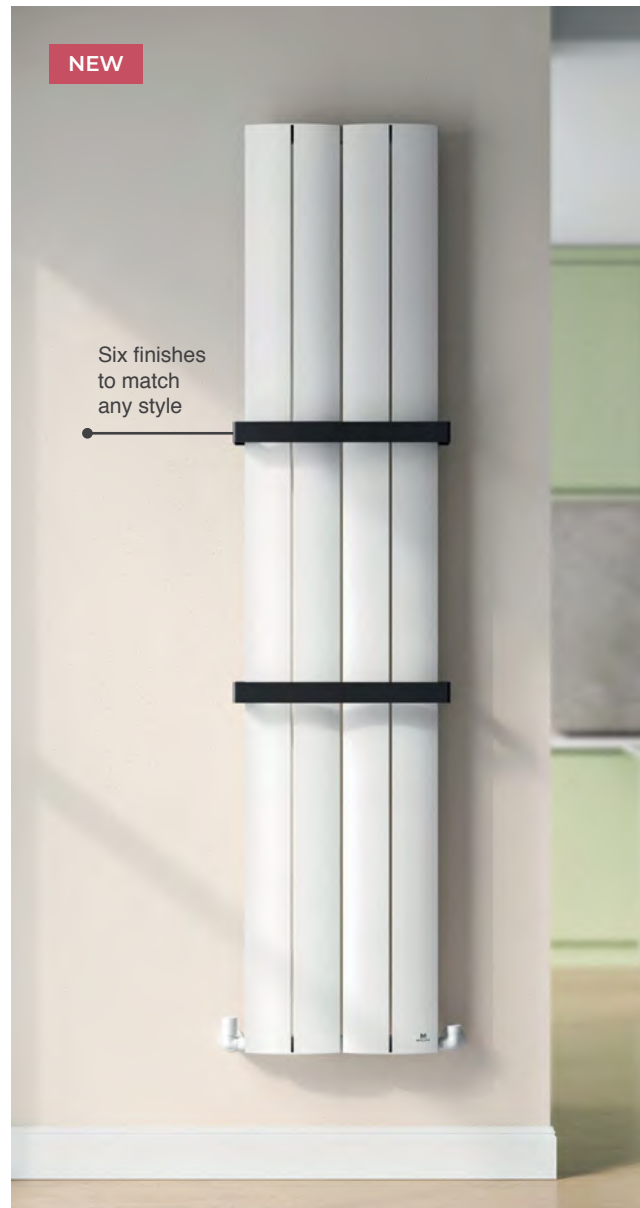

Code	Finish	RRP
MLRITBCP	Chrome	€45
MLRITBBL	Black	€45
MLRITBBB	Brushed Brass	€57
MLRITBGM	Gun Metal	€57
MLRITBAN	Anthracite	€45
MLRITBWH	White	€45