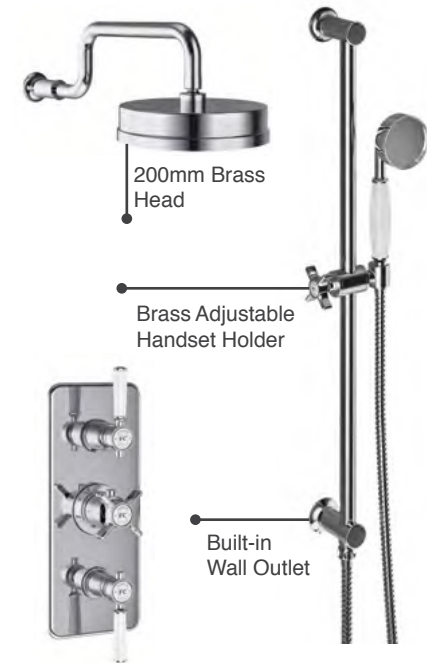

Farnham Traditional Shower Kit 1

- 410mm Traditional Shower Arm
- 200mm Brass Shower Head with Rub Clean Nozzles
- Adjustable Sliding Rail Kit integrated Brass Wall Outlet
- Brass Adjustable Handset Holder
- Brass / Ceramic Handset
- Standard Chrome Hose 1.5m
- Triple 2 Outlet Thermostatic Concealed Valve

FARSHOKIT1

€1,163

P 1.0

Valve can be installed horizontally or vertically

P Minimum bar pressure required to outlet