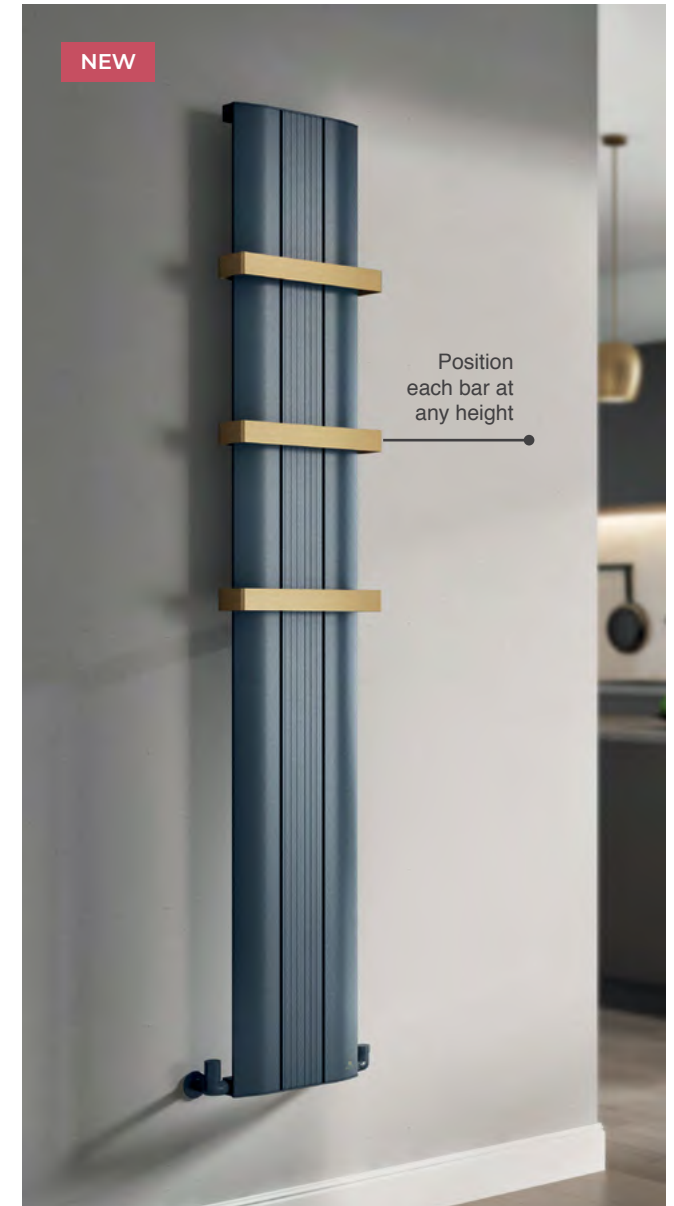

Code	Finish	RRP
MLMATBCP	Chrome	€37
MLMATBBL	Black	€37
MLMATBBB	Brushed Brass	€45
MLMATBGM	Gun Metal	€45
MLMATBAN	Anthracite	€37
MLMATBWH	White	€37