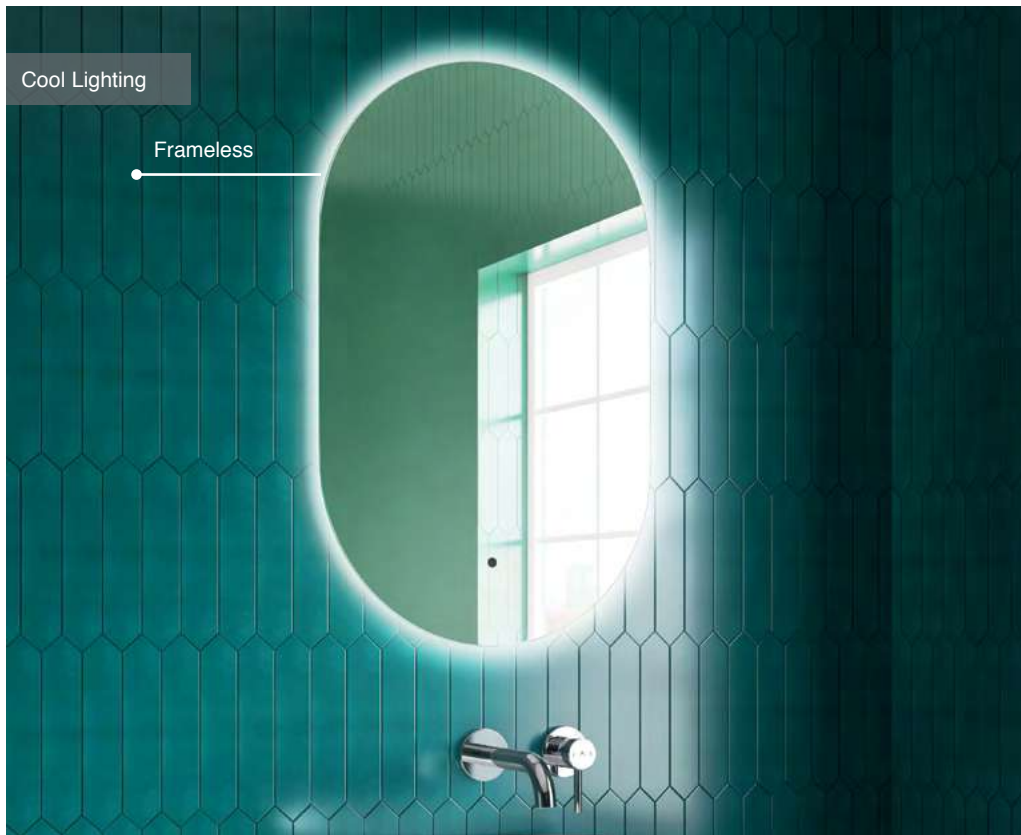

Finn

LED Mirrors

Looking for a modern twist on traditional bathroom mirrors? Choose the pill-shaped Finn. Available frameless for a sleek look or with a metallic frame for boldness. Features include contactless LED controls, adjustable brightness, ambient lighting, and a heated demister pad for convenience.

Features:

- Frameless or Framed LED Mirror
- Multi Functional Contactless Sensor Controls Light from Cool - Warm & Brightness with Memory Function
- Ambient Lighting
- Landscape or Portrait
- Heated Demister Pad
- IP44 Rating

Finn 50 Frameless
500 x 800 x 30mm

Finn 50
500 x 800 x 38mm

MATT BLACK

BRUSHED BRASS

GUN METAL

Code	Frame	Size	RRP
MLMIFIN50	Frameless	W 500 x H 800 x D 30mm	€544
MLMIFIN50BL	Matt Black	W 500 x H 800 x D 38mm	€596
MLMIFIN50BB	Brushed Brass	W 500 x H 800 x D 38mm	€596
MLMIFIN50GM	Gun Metal	W 500 x H 800 x D 38mm	€596