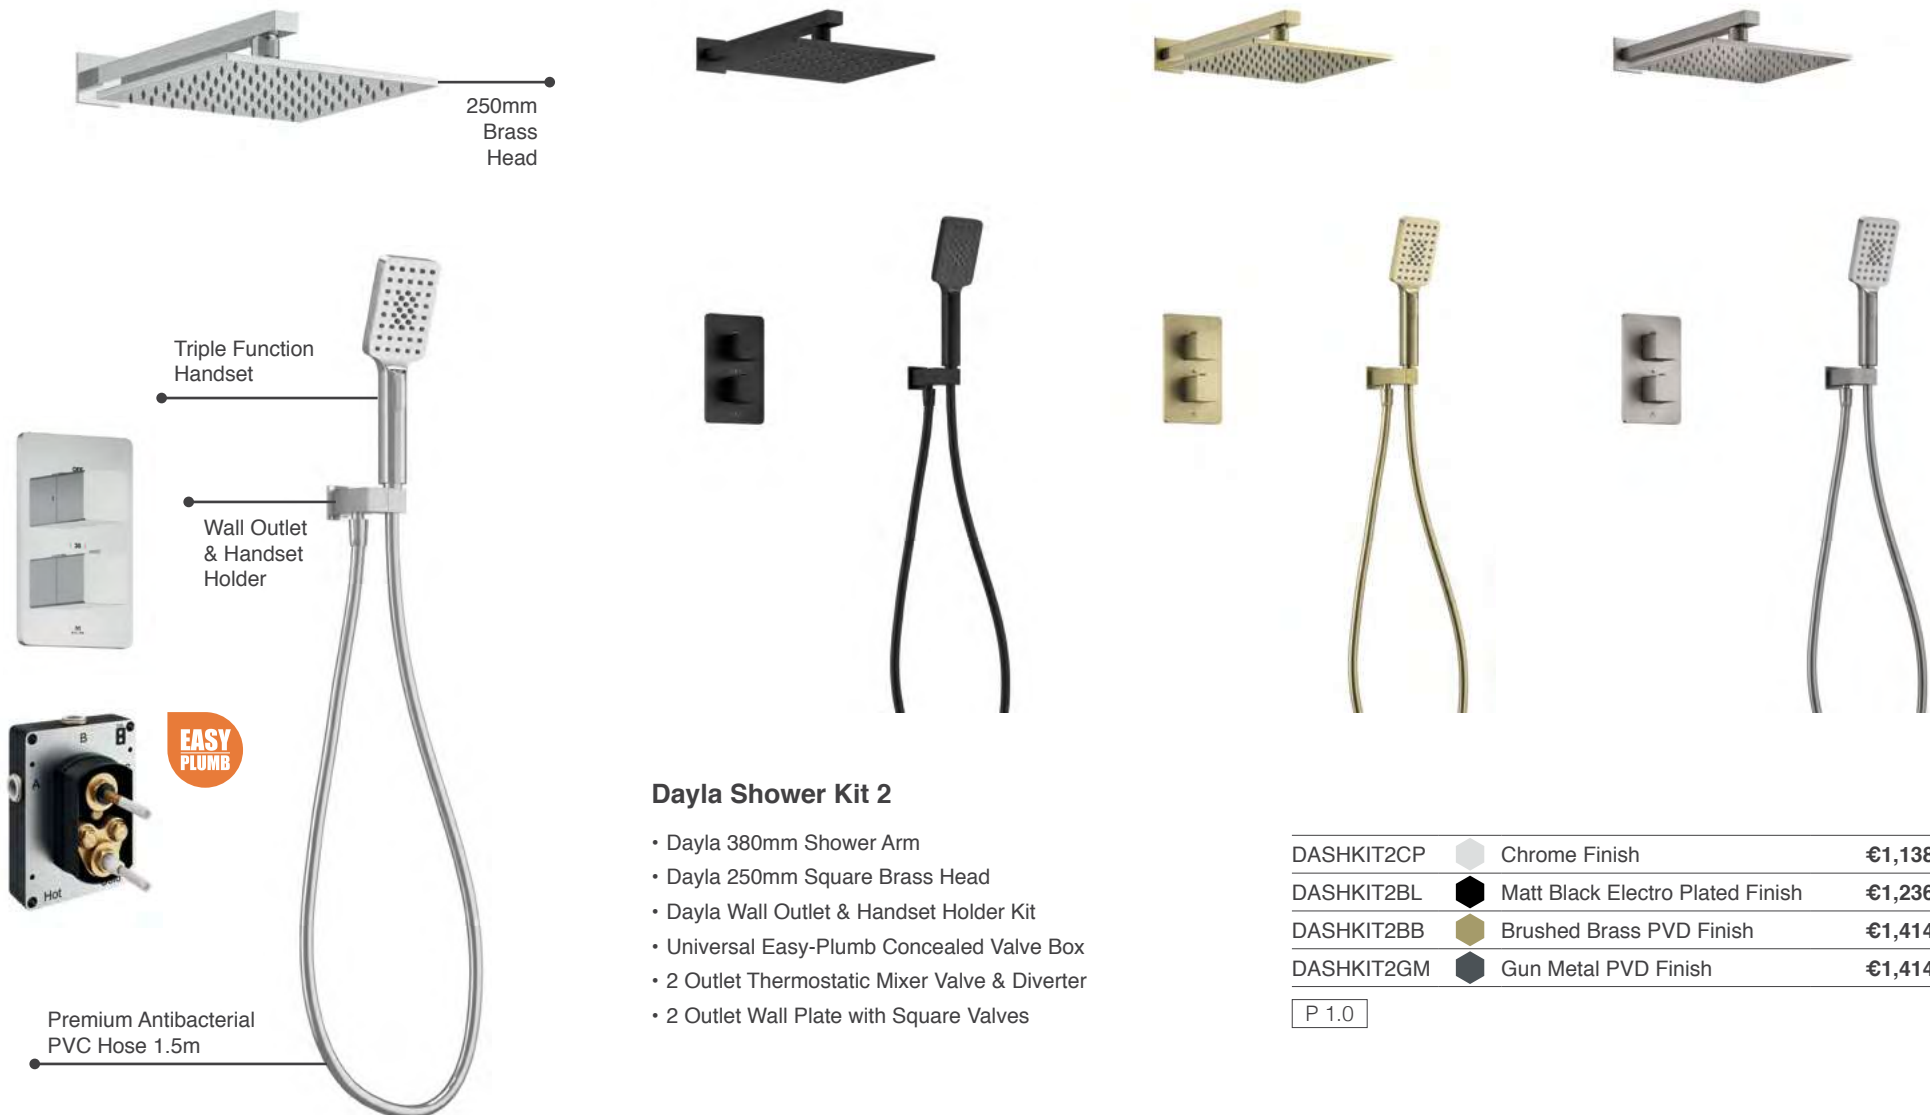

Dayla Shower Kit 2

2 Outlet Concealed Shower Kit

Dayla Shower Kit 2

- Dayla 380mm Shower Arm
- Dayla 250mm Square Brass Head
- Dayla Wall Outlet & Handset Holder Kit
- Universal Easy-Plumb Concealed Valve Box
- 2 Outlet Thermostatic Mixer Valve & Diverter
- 2 Outlet Wall Plate with Square Valves

DASHKIT2CP		Chrome Finish	€1,138
DASHKIT2BL		Matt Black Electro Plated Finish	€1,236
DASHKIT2BB		Brushed Brass PVD Finish	€1,414
DASHKIT2GM		Gun Metal PVD Finish	€1,414

P 1.0