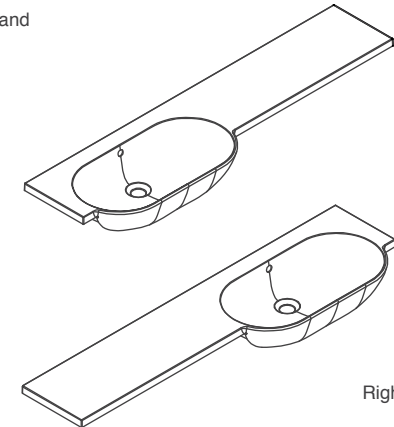

Left-Hand Basin

Right-Hand Basin

Slimline

Slimline Worktop Basins are pre-drilled underneath for an offset tap hole only.

Combi Round Standard Resin Worktop Basins

MLCORD10LHBA	1054mm Left Hand	W 1054mm x D 465mm x H 160mm	€569
MLCORD10RHBA	1054mm Right Hand	W 1054mm x D 465mm x H 160mm	€569
MLCORD12LHBA	1254mm Left Hand	W 1254mm x D 465mm x H 160mm	€628
MLCORD12RHBA	1254mm Right Hand	W 1254mm x D 465mm x H 160mm	€628
MLCORD15LHBA	1554mm Left Hand	W 1554mm x D 465mm x H 160mm	€719
MLCORD15RHBA	1554mm Right Hand	W 1554mm x D 465mm x H 160mm	€719

Combi Round Slimline Resin Worktop Basins

MLCORDSL10LHBA	1054mm Left Hand	W 1054mm x D 340mm x H 160mm	€488
MLCORDSL10RHBA	1054mm Right Hand	W 1054mm x D 340mm x H 160mm	€488
MLCORDSL12LHBA	1254mm Left Hand	W 1254mm x D 340mm x H 160mm	€547
MLCORDSL12RHBA	1254mm Right Hand	W 1254mm x D 340mm x H 160mm	€547
MLCORDSL15LHBA	1554mm Left Hand	W 1554mm x D 340mm x H 160mm	€628
MLCORDSL15RHBA	1554mm Right Hand	W 1554mm x D 340mm x H 160mm	€628

- 1054mm Combi Basin: For 500mm basin units only, allowing room for 500mm of furniture and two end panels.
- 1254mm Combi Basin: For 600mm basin units only, allowing room for 600mm of furniture and two end panels.
- 1554mm Combi Basin: For 600mm basin units only, allowing room for 900mm of furniture and two end panels.