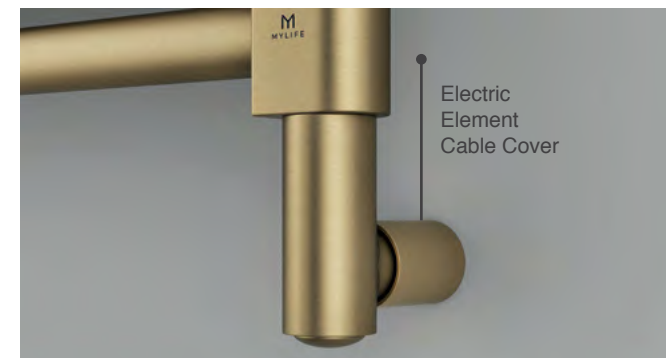

Electric Element Cable Cover

MLSECCP		Chrome	€30
MLSECBL		Black	€45
MLSECBB		Brushed Brass	€45
MLSECGM		Gun Metal	€45
MLSECAN		Anthracite	€45

(Does not cover T-Piece)

Thermostatic Electric Element Cable Cover

MLTECCCP		Chrome	€28
MLTECCBL		Black	€28
MLTECCBB		Brushed Brass	€28
MLTECCGM		Gun Metal	€28
MLTECCAN		Anthracite	€28

(Does not cover T-Piece)

T-Piece Dual Fuel Adaptor

MLTPACP		Chrome	€20
MLTPABL		Black	€20
MLTPABB		Brushed Brass	€20
MLTPAGM		Gun Metal	€20
MLTPAAN		Anthracite	€20

Blanking Plug & Air Vent Sets

MLHBPAVCP		Chrome	€15
MLHBPAVBL		Black	€15
MLHBPAVBB		Brushed Brass	€15
MLHBPAVGM		Gun Metal	€15
MLHBPAVAN		Anthracite	€15

(Additional blanking plug required if installing electric-only)