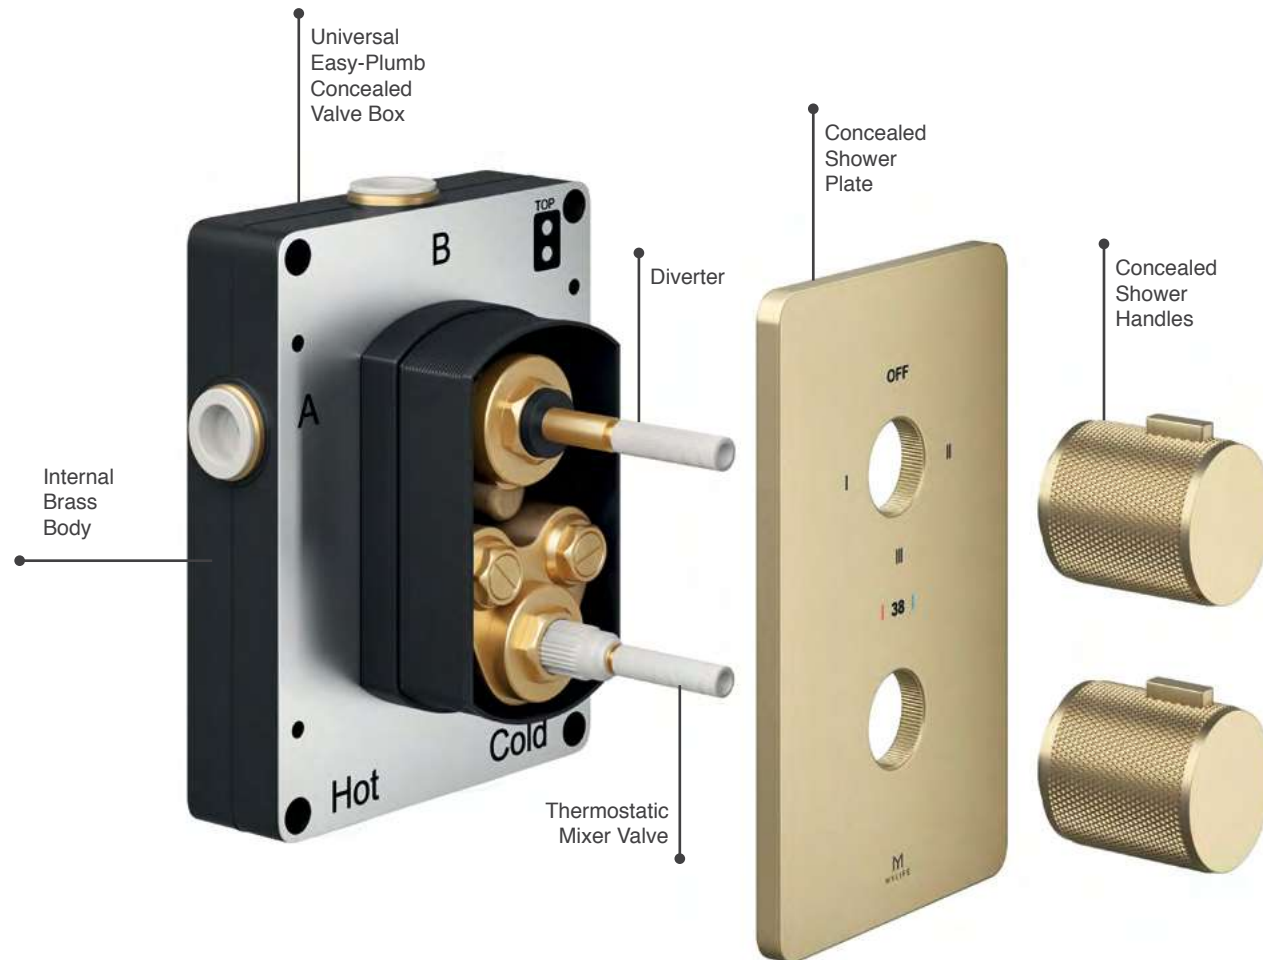

Concealed Easy-Plumb Valve

Easy-Plumb Concealed Valve Box

Multi-Outlet Mixer Valve & Divertor

- Super Slim Installation Depth
- Simple Two-Stage Fixing
- Pressure Testing Plate Included
- Internal Brass Body
- Alignment Cover