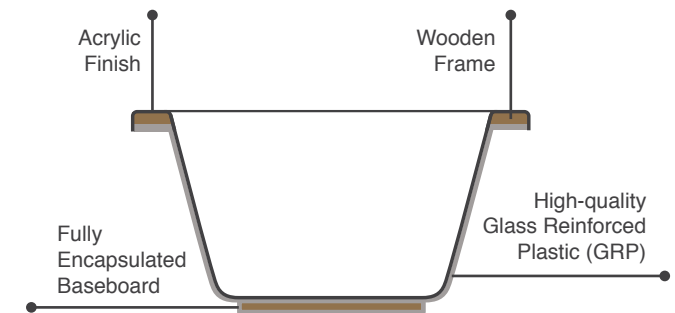

Temple 1700 Extra Strong Square Shower Bath

L 1700 x W 750mm

TEM170X75ES	Extra Strong Square Shower Bath	€704
MLBAFBPES170	1700 Extra Strong Front Bath Panel	€264
MLBAEBPES75	750 Extra Strong End Bath Panel	€202