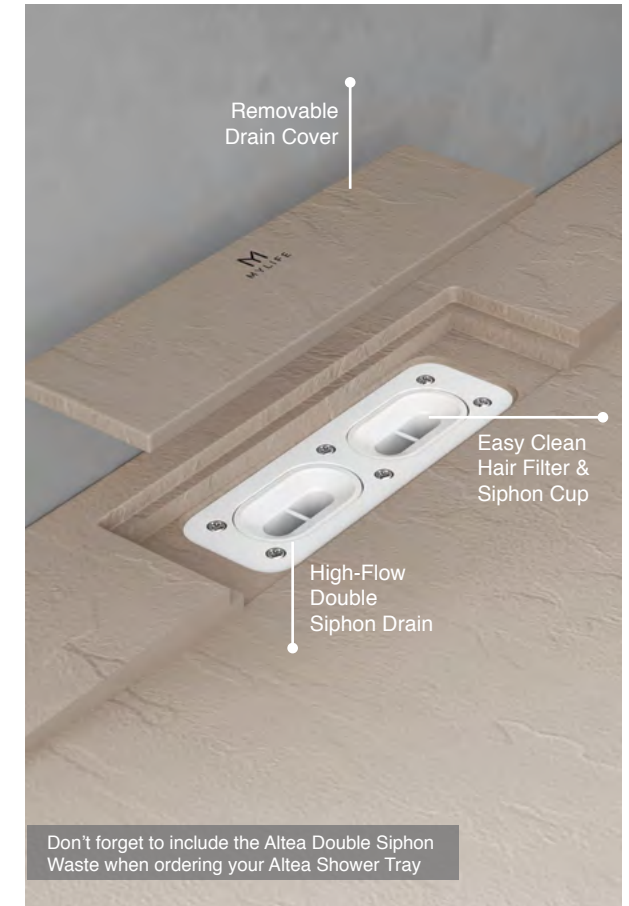

Altea Hexalyte Slate Shower Trays

Premium Gel Coat 30mm Slate

Square Slate Shower Tray	White	Black	Sand	Anthracite	RRP	
900mm	ALTSQ90WH	ALTSQ90BL	ALTSQ90SA	ALTSQ90AN	€424	
Quadrant Slate Shower Tray						
900mm	ALTQD90WH	ALTQD90BL	ALTQD90SA	ALTQD90AN	€406	
1000mm	ALTQD100WH	ALTQD100BL	ALTQD100SA	ALTQD100AN	€492	
Offset Quadrant Slate Shower Tray						
1200 x 900mm LH	ALTOQ129LHWH	ALTOQ129LHBL	ALTOQ129LHSA	ALTOQ129LHAN	€510	
1200 x 900mm RH	ALTOQ129RHWH	ALTOQ129RHBL	ALTOQ129RHSA	ALTOQ129RHAN	€510	
Rectangle Slate Shower Tray						
1000 x 800mm	ALT108WH	ALT108BL	ALT108SA	ALT108AN	€433	
1000 x 900mm	ALT109WH	ALT109BL	ALT109SA	ALT109AN	€480	
1200 x 800mm	ALT128WH	ALT128BL	ALT128SA	ALT128AN	€492	
1200 x 900mm	ALT129WH	ALT129BL	ALT129SA	ALT129AN	€539	
1400 x 800mm	ALT148WH	ALT148BL	ALT148SA	ALT148AN	€552	
1400 x 900mm	ALT149WH	ALT149BL	ALT149SA	ALT149AN	€608	
1500 x 800mm	ALT158WH	ALT158BL	ALT158SA	ALT158AN	€579	
1500 x 900mm	ALT159WH	ALT159BL	ALT159SA	ALT159AN	€638	
1600 x 800mm	ALT168WH	ALT168BL	ALT168SA	ALT168AN	€625	
1600 x 900mm	ALT169WH	ALT169BL	ALT169SA	ALT169AN	€667	
1700 x 700mm	ALT177WH	ALT177BL	ALT177SA	ALT177AN	€579	
1700 x 800mm	ALT178WH	ALT178BL	ALT178SA	ALT178AN	€638	
1700 x 900mm	ALT179WH	ALT179BL	ALT179SA	ALT179AN	€714	

Altea Hexalyte Slate Shower Tray Waste

ALTWA	Altea Double Siphon Waste	€37

All Altea HEXALYTE Slate Trays require Altea Double Siphon Waste (see right). All Trays include a colour matched waste cover.