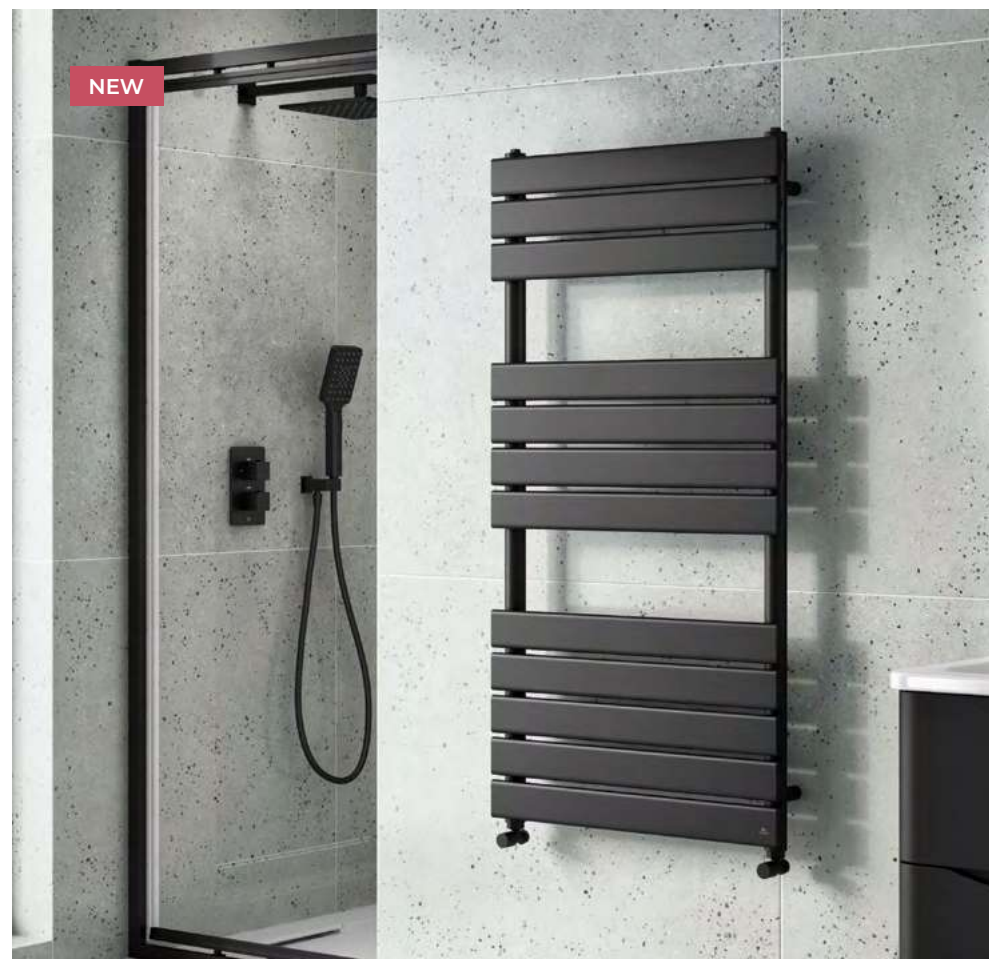

Kallan - Black

Heated Towel Rail

Single Panelled 68mm Bars

Code	Size mm	Pipe Centres	Cross Bars	BTU Δ 50°C	BTU Δ 60°C	RRP
MLKAL12X6BL	H 1200 x W 600	550	12	2072	2583	€318

Upgrade this Heated Towel Rail to Dual Fuel by adding an Electric Heating Element. See pages 286 - 287 for more information.