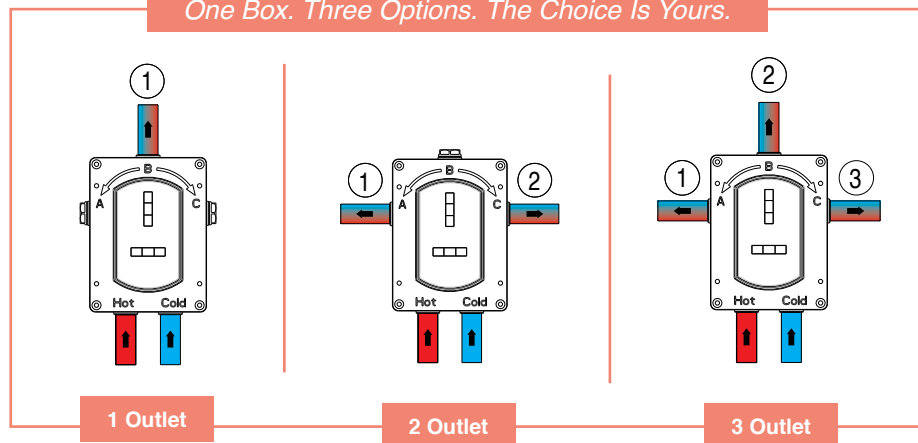

One Box. Three Options. The Choice Is Yours.