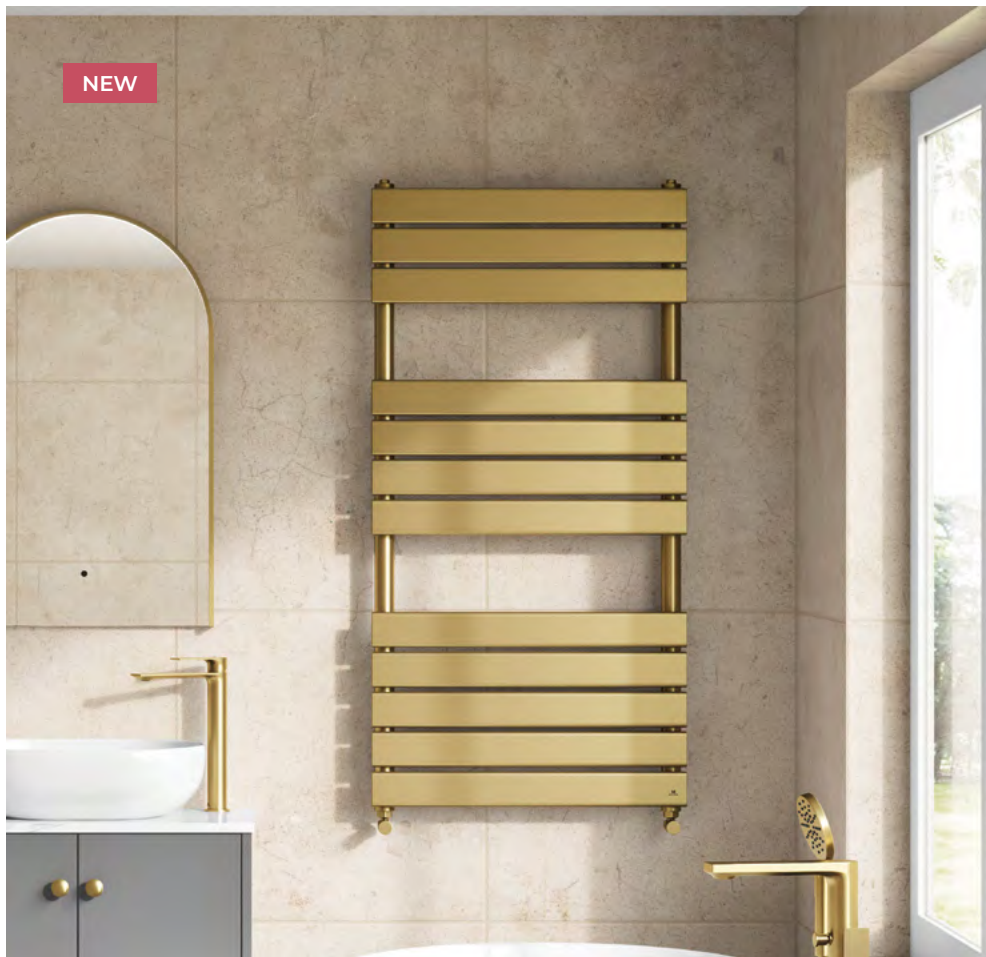

Kallan - Brushed Brass

Heated Towel Rail

Single Panelled 68mm Bars

Code	Size mm	Pipe Centres	Cross Bars	BTU Δ 50°C	BTU Δ 60°C	RRP
MLKAL12X6BB	H 1200 x W 600	550	12	1394	1781	€667

Upgrade this Heated Towel Rail to Dual Fuel by adding an Electric Heating Element. See pages 286 - 287 for more information.