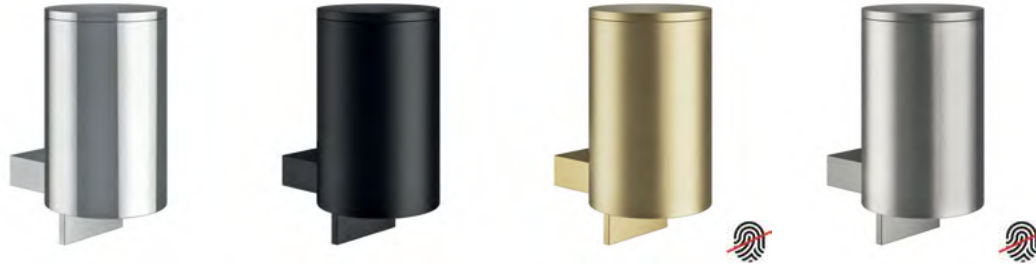

Soap Dispensers / Shower Wipers

Accessories

Round Soap Dispenser

H 133 x W 70 x D 94mm

MLACRDSDCP	Chrome Plated	€160
MLACRSDBL	Matt Black Electro Plated Finish	€173
MLACRSDBB	Brushed Brass PVD Finish	€249
MLACRSDGM	Gun Metal PVD Finish	€249