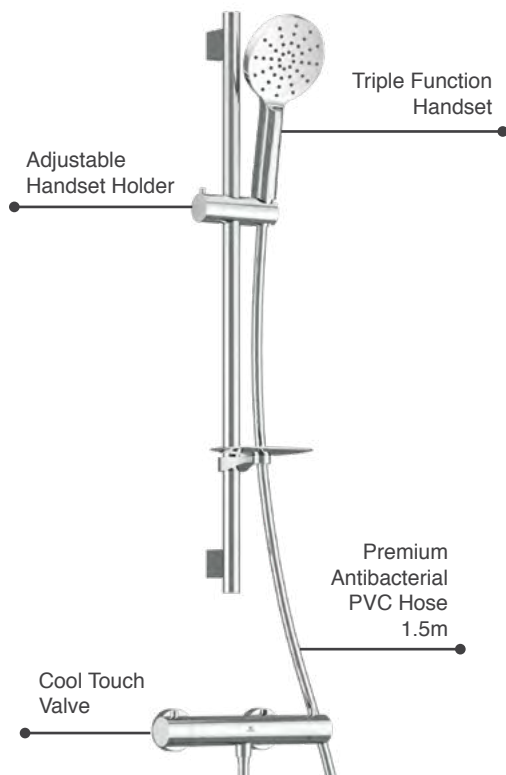

Euri

Exposed Shower & Sliding Rail Kit

Euri

- Cool Touch Thermostatic Exposed Shower Valve
- Adjustable Sliding Rail Kit with Soap Dish
- Push Button Triple Function Handset
- ABS Chrome Plated Adjustable Handset Holder
- Premium Antibacterial PVC Shower Hose 1.5m
- Easy Fix Kit

MLSHEUCP

€335

P 1.0