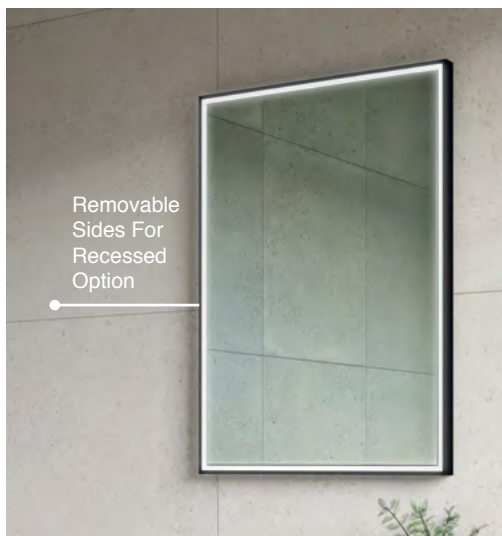

Corey 50
500 x 700 x 137mm

Corey 80
800 x 700 x 137mm

Corey 60
600 x 700 x 137mm

Corey 120
1200 x 700 x 137mm

MATT BLACK

BRUSHED BRASS

GUN METAL

Code	Frame	Size	RRP
MLCACOR50BL	Matt Black	W 500 x H 700 x D 137mm	€916
MLCACOR50BB	Brushed Brass	W 500 x H 700 x D 137mm	€908
MLCACOR50GM	Gun Metal	W 500 x H 700 x D 137mm	€908
MLCACOR60BL	Matt Black	W 600 x H 700 x D 137mm	€1,009
MLCACOR60BB	Brushed Brass	W 600 x H 700 x D 137mm	€999
MLCACOR60GM	Gun Metal	W 600 x H 700 x D 137mm	€999
MLCACOR80BL	Matt Black	W 800 x H 700 x D 137mm	€1,159
MLCACOR80BB	Brushed Brass	W 800 x H 700 x D 137mm	€1,152
MLCACOR80GM	Gun Metal	W 800 x H 700 x D 137mm	€1,152
MLCACOR120BL	Matt Black	W 1200 x H 700 x D 137mm	€1,390
MLCACOR120BB	Brushed Brass	W 1200 x H 700 x D 137mm	€1,378
MLCACOR120GM	Gun Metal	W 1200 x H 700 x D 137mm	€1,378