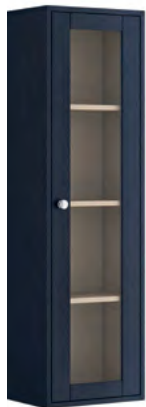

1200mm 4 Drawer Wall Unit

MLCL120WMIA	Indigo Ash Wood Effect, Cart Oak Internal	Chrome Cup Handles	€975
MLCL120WMGA	Graphite Ash Wood Effect, Cart Oak Internal	Chrome Cup Handles	€975