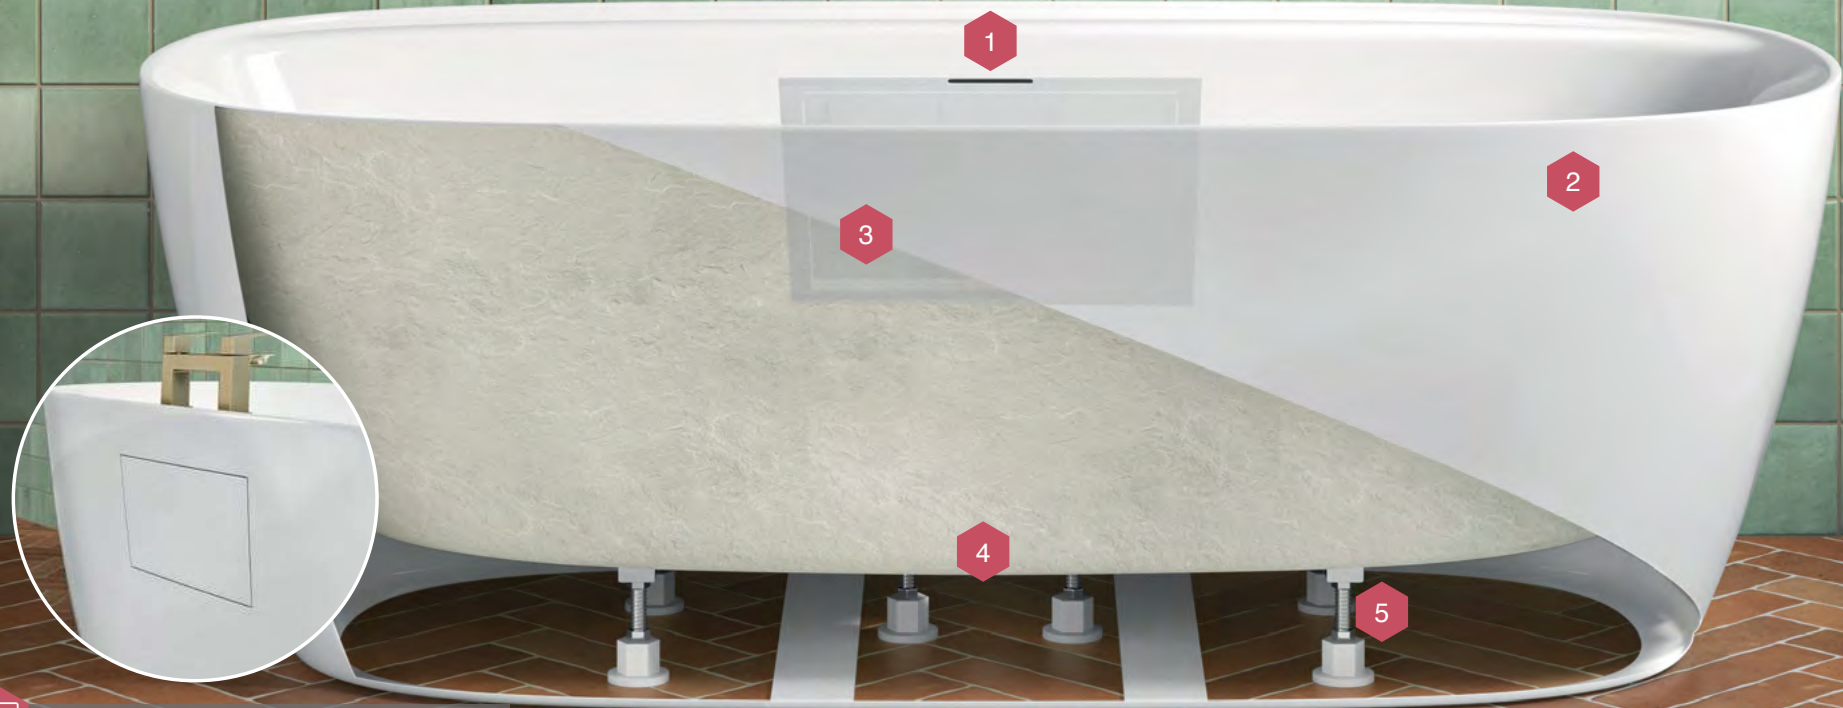

Basin Overflow Rings

BAOFRCP	Chrome Plated	€23
BAOFRBE	Matt Black Electro Plated Finish	€23
BAOFRBB	Brushed Brass PVD Finish	€23
BAOFRGM	Gun Metal PVD Finish	€23

Bathing

Lie back and soak in the oasis of your beautiful bathroom surroundings with one of our superior quality baths.

Our range of baths has been carefully curated to include stunning designs in several sizes and orientations, ensuring you get the perfect fit for your bathroom.

Whether you want to make the most of your space with a shower bath or make waves by choosing a large freestanding bath, we have the perfect bath for you.

*Access Panel: Features on Erne, Mournie, Maine and Dale Freestanding Baths.

Exploring the types of Freestanding Acrylic Baths

Full Thin Edge

Sleek, modern design with thin edges, ideal for a minimalist aesthetic suitable for freestanding taps.