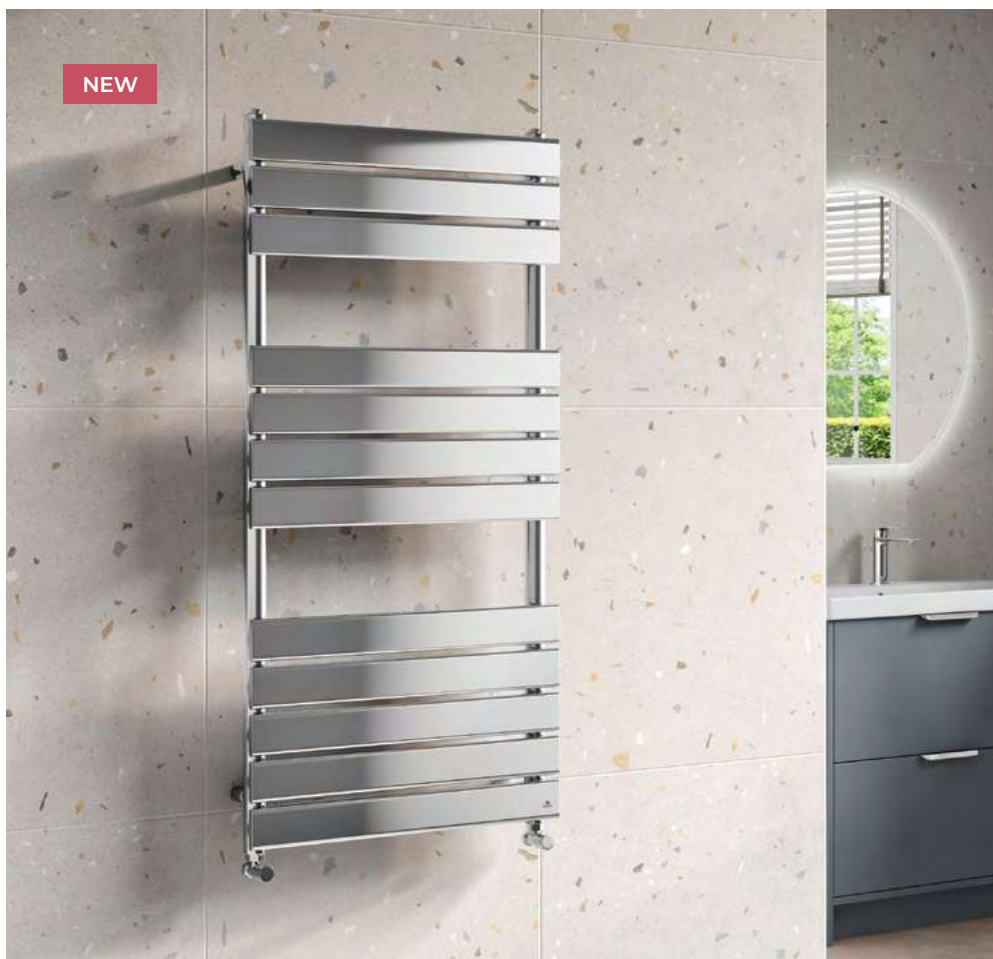

Kallan - Chrome

Heated Towel Rail

Single Panelled 68mm Bars

Code	Size mm	Pipe Centres	Cross Bars	BTU Δ 50°C	BTU Δ 60°C	RRP
MLKAL12X6CP	H 1200 x W 600	550	12	1394	1781	€522

Upgrade this Heated Towel Rail to Dual Fuel by adding an Electric Heating Element. See pages 286 - 287 for more information.