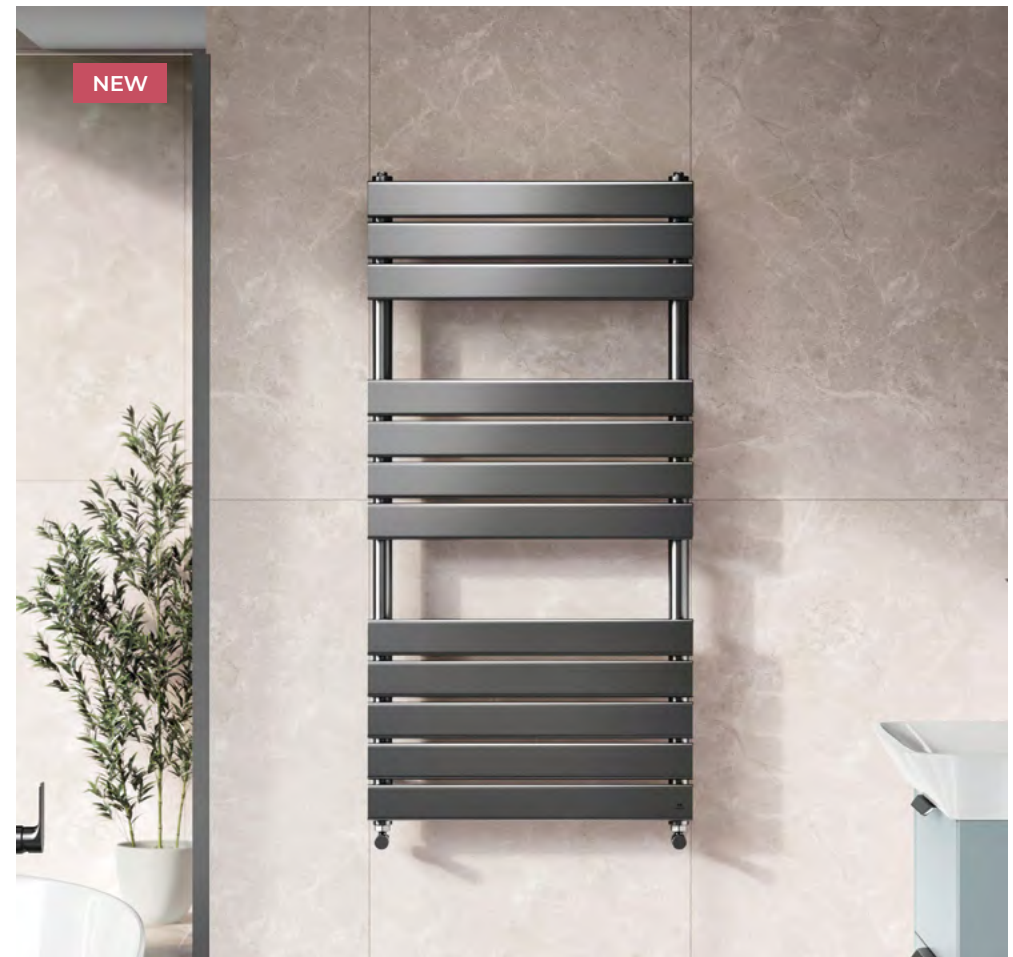

Kallan - Gun Metal

Heated Towel Rail

Single Panelled 68mm Bars

Code	Size mm	Pipe Centres	Cross Bars	BTU Δ 50°C	BTU Δ 60°C	RRP
MLKAL12X6GM	H 1200 x W 600	550	12	1394	1781	€667

Upgrade this Heated Towel Rail to Dual Fuel by adding an Electric Heating Element. See pages 286 - 287 for more information.