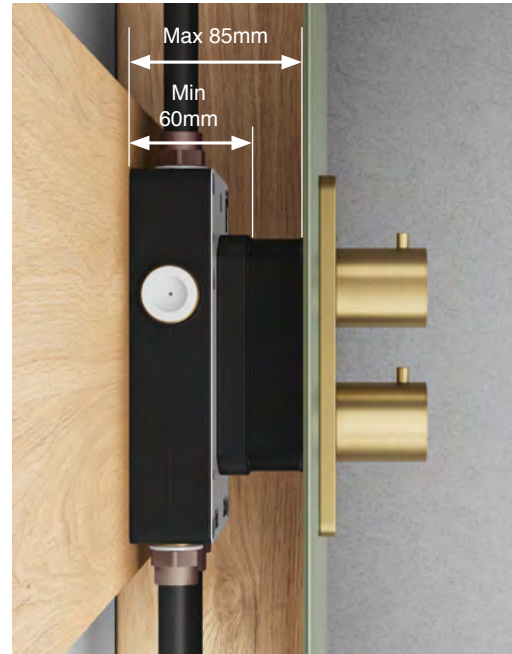

One Box Solution

Easy-Plumb Concealed Valve Box

Super Slim Recessed Valve

- Just 60mm Deep - Ideal for Slim Wall Cavities
- Fits into Standard Single Stud Partitions
- Front or Rear Mounting Options
- Built-in Spirit Levels for Precise Alignment
- Supports up to 3 Independent Outlets
- Test Functionality During Initial Installation