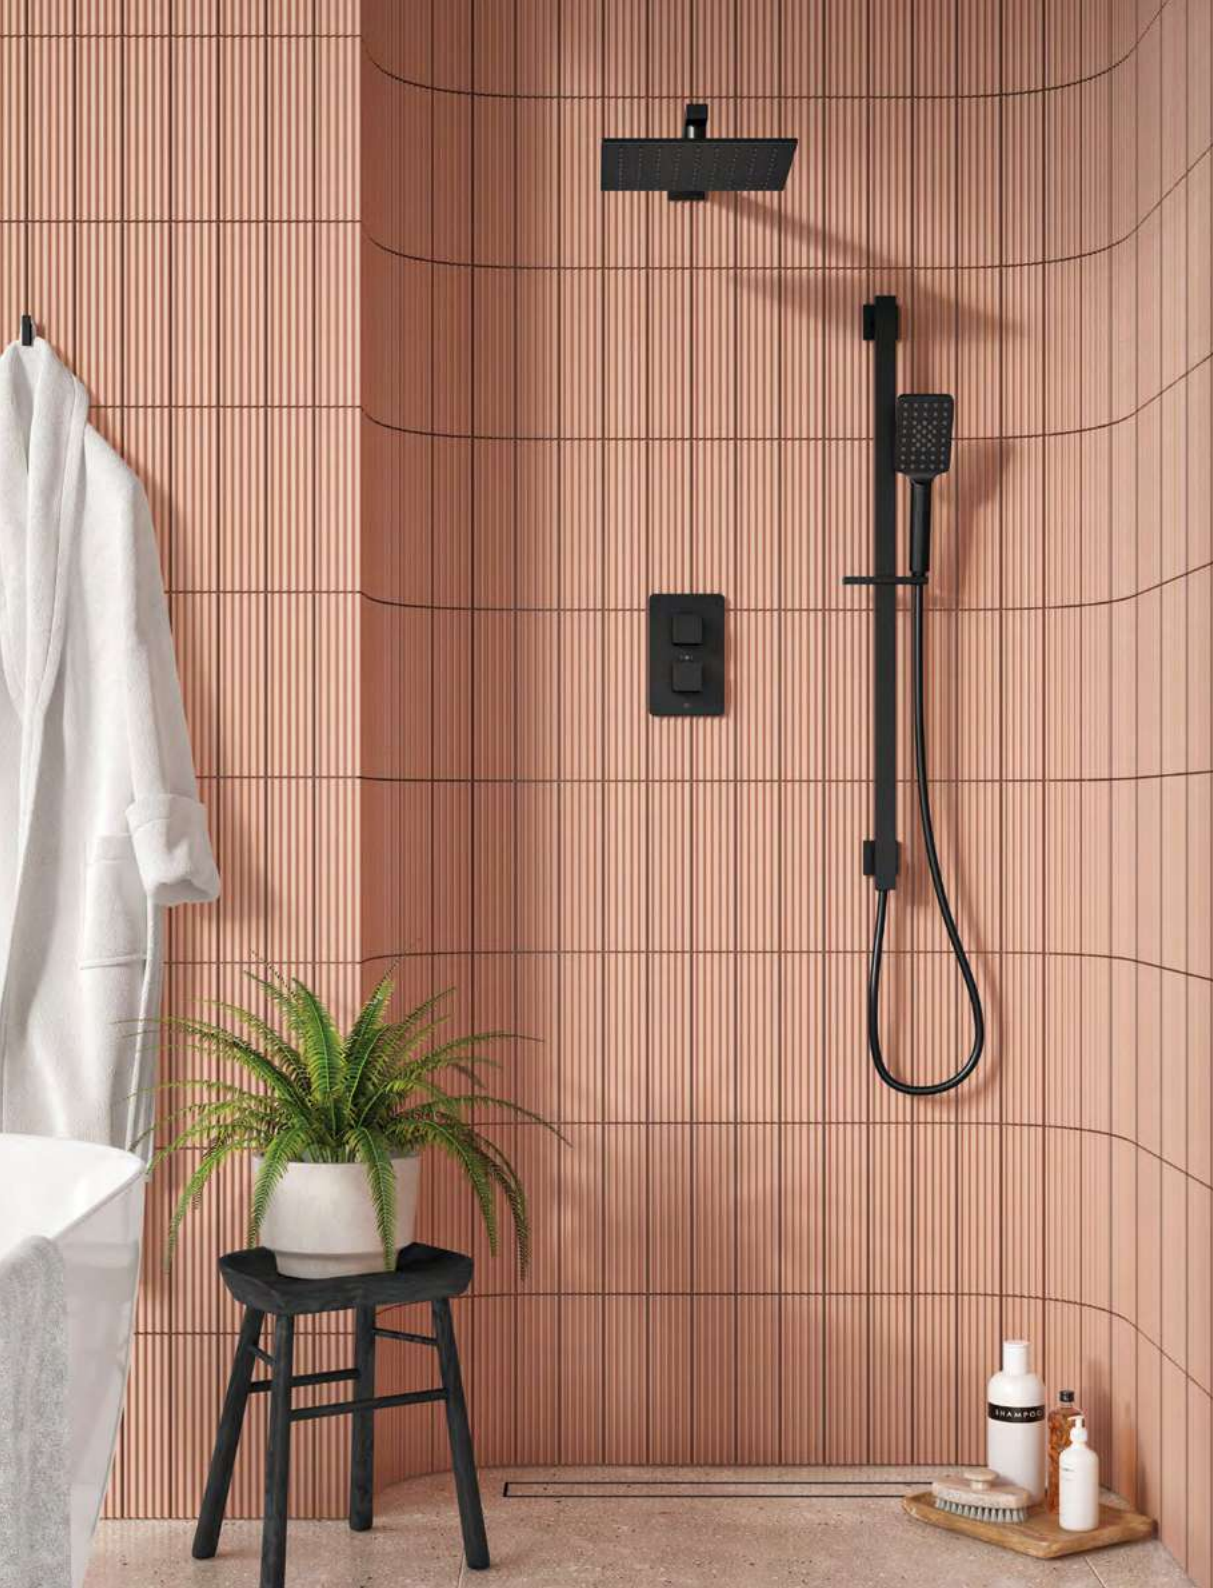

Features

- Easy-Plumb Valve Box
- Hot & Cold Mixer
- Brass Body Construction
- Colour-Matched Wall Plate
- Shower Head with On/Off Lever
- 1.2m Smooth PVC Hose

Easy-Plumb Round Shower Douche Kit

P 0.5

MLTARSDKCP	 Chrome Plated	€219
MLTARSDKBL	 Matt Black Electro Plated Finish	€249
MLTARSDKBB	 Brushed Brass PVD Finish	€278
MLTARSDKGM	 Gun Metal PVD Finish	€278