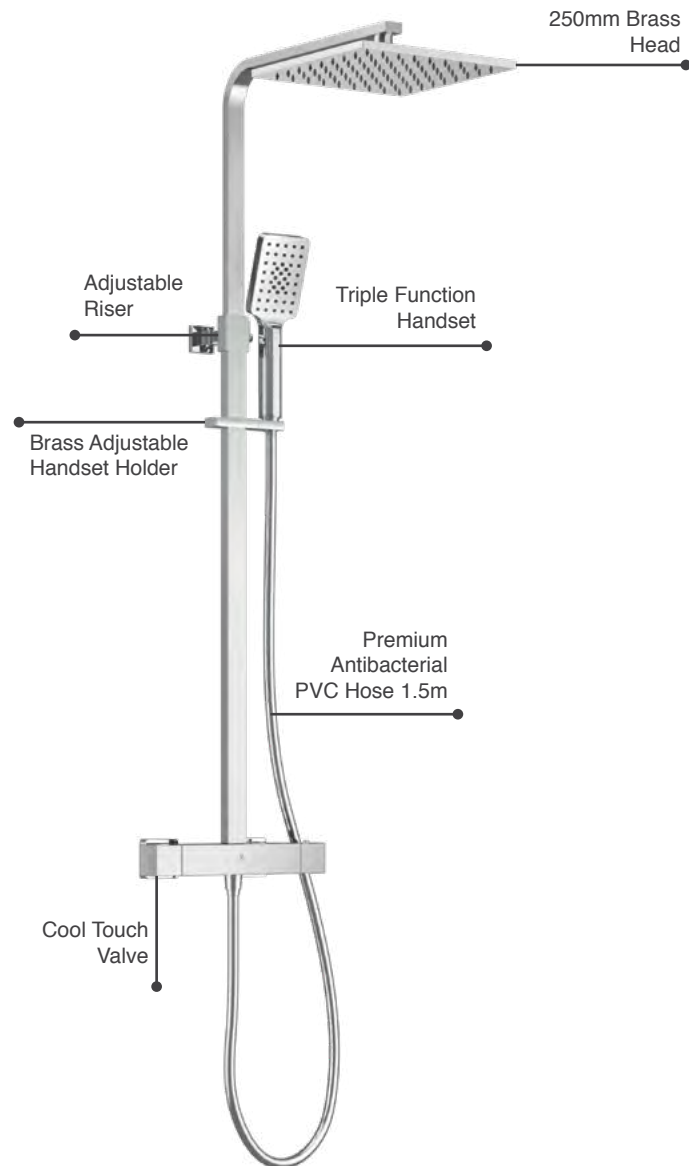

P 1.0

Dayla Exposed Thermostatic Shower

Exposed Thermostatic Shower

Dayla Exposed Thermostatic Shower

- Cool Touch Thermostatic Exposed Shower Valve
- Adjustable Riser Rail Kit
- 250mm Brass Head
- Push Button Triple Function Handset
- Solid Brass Adjustable Handset Holder
- Premium Antibacterial PVC Shower Hose 1.5m
- Easy Fix Kit