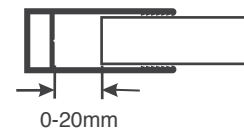

Wall Profile Adjustment