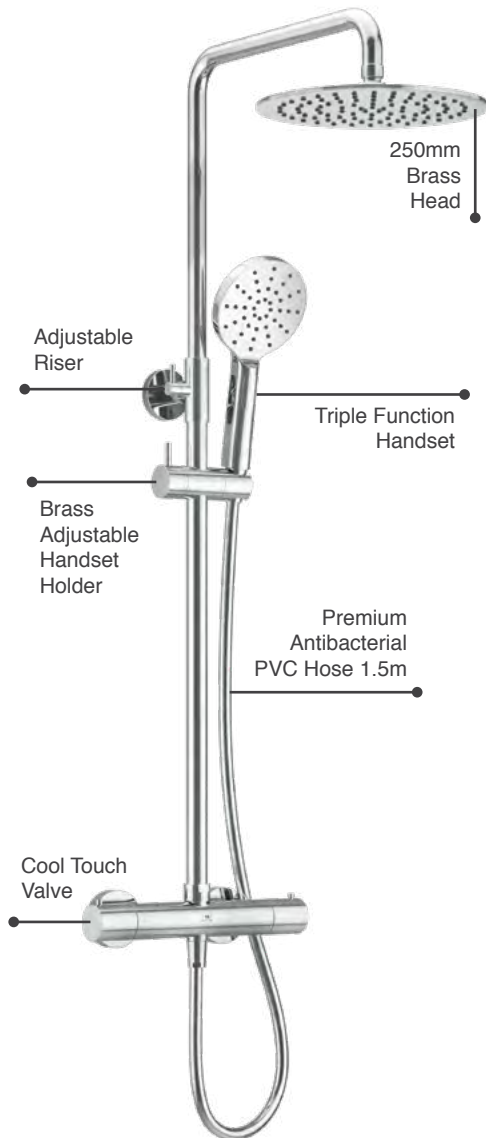

Ryver Exposed Thermostatic Shower

Exposed Thermostatic Shower

Ryver Exposed Thermostatic Shower

- Cool Touch Thermostatic Exposed Valve
- Adjustable Riser Rail Kit
- 250mm Brass Head
- Push Button Triple Function Handset
- Solid Brass Adjustable Handset Holder
- Premium Antibacterial PVC Shower Hose 1.5m
- Easy Fix Kit

MLSHRYCP	Chrome Finish	€608
MLSHRYBL	Matt Black Electro Plated Finish	€731
MLSHRYBB	Brushed Brass PVD Finish	€822
MLSHRYGM	Gun Metal PVD Finish	€822

P 1.0