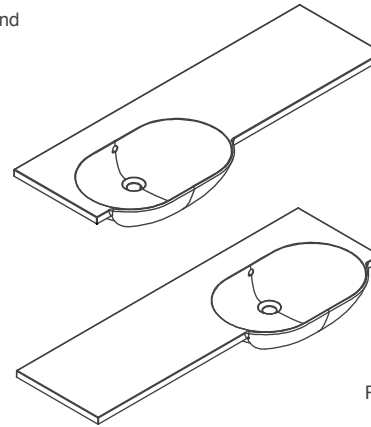

Integrated Worktop Basins

Resin Basin & Worktop Combined

Left-Hand Basin

Right-Hand Basin

Standard

Standard Worktop Basins are pre-drilled underneath for an offset or middle tap hole.