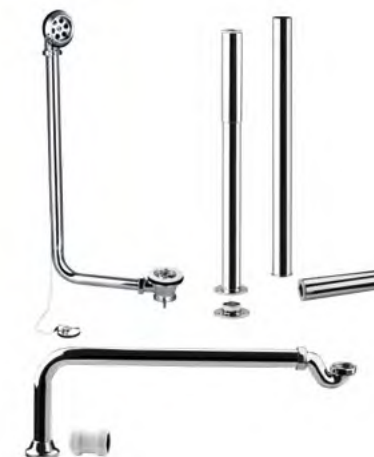

Roll Top Bath Pack

BATWASRTP	Chrome Plated	€355

(For Freestanding Baths)