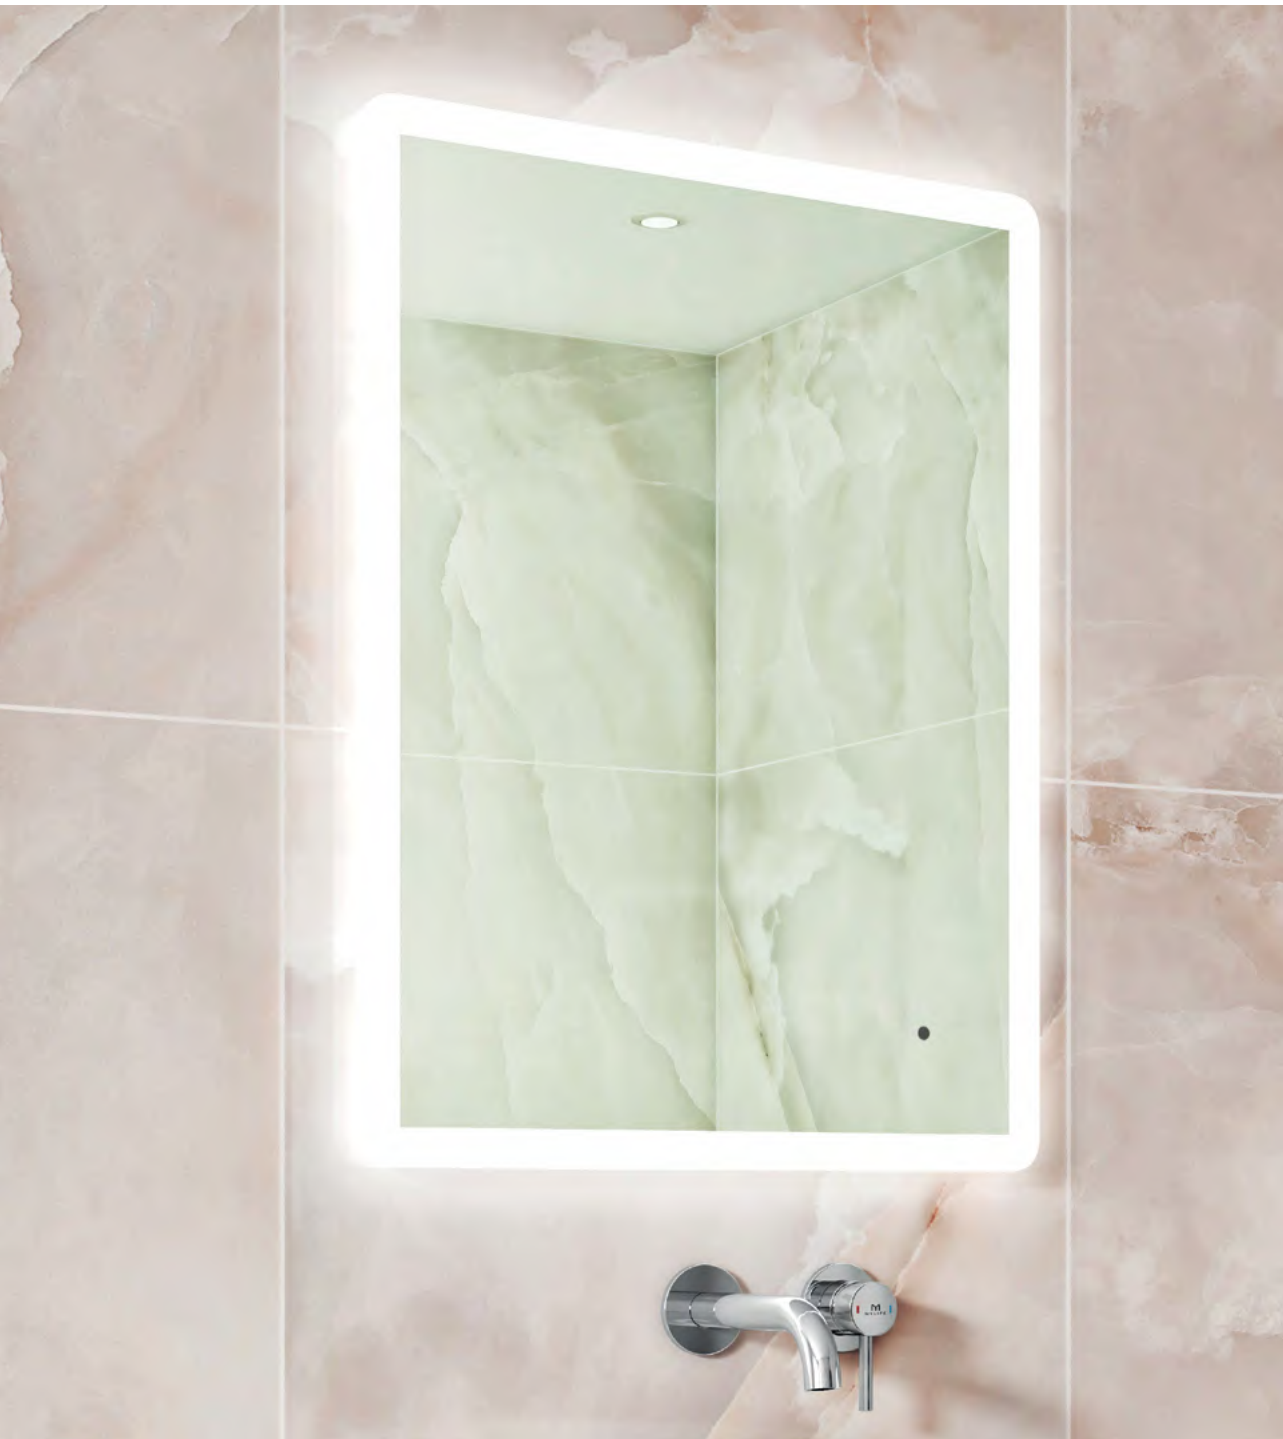

Alice

LED Mirrors

Features:

- LED Slimline Mirror
- Multi Functional Contactless Sensor Controls Light from Cool - Warm & Brightness with Memory Function
- Ambient Lighting
- Landscape or Portrait
- Heated Demister Pad
- IP44 Rating

Alice 50
500 x 700 x 30mm

Alice 60
600 x 800 x 30mm

Alice 120
1200 x 600 x 30mm

Warm Lighting

Cool Lighting

Code	Description	Size	RRP
MLMIALI50	Alice 50 LED Mirror	W 500 x H 700 x D 30mm	€377
MLMIALI60	Alice 60 LED Mirror	W 600 x H 800 x D 30mm	€409
MLMIALI120	Alice 120 LED Mirror	W 1200 x H 600 x D 30mm	€611

Lyle

LED Mirrors

Features:

- LED Slimline Mirror
- Multi Functional Contactless Sensor Controls Light from Cool - Warm & Brightness with Memory Function
- Ambient Lighting
- Landscape or Portrait
- Heated Demister Pad
- IP44 Rating