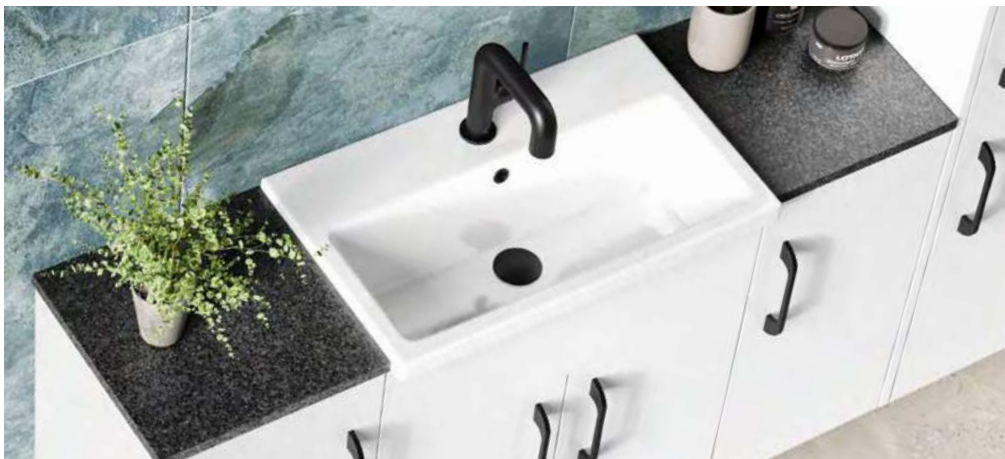

Patton Standard

Stark Inline Resin Basin

MLST50IRBA	500mm Resin Basin 1th	W 500mm x D 365mm x H 190mm	€264
MLST60IRBA	600mm Resin Basin 1th	W 600mm x D 365mm x H 190mm	€274