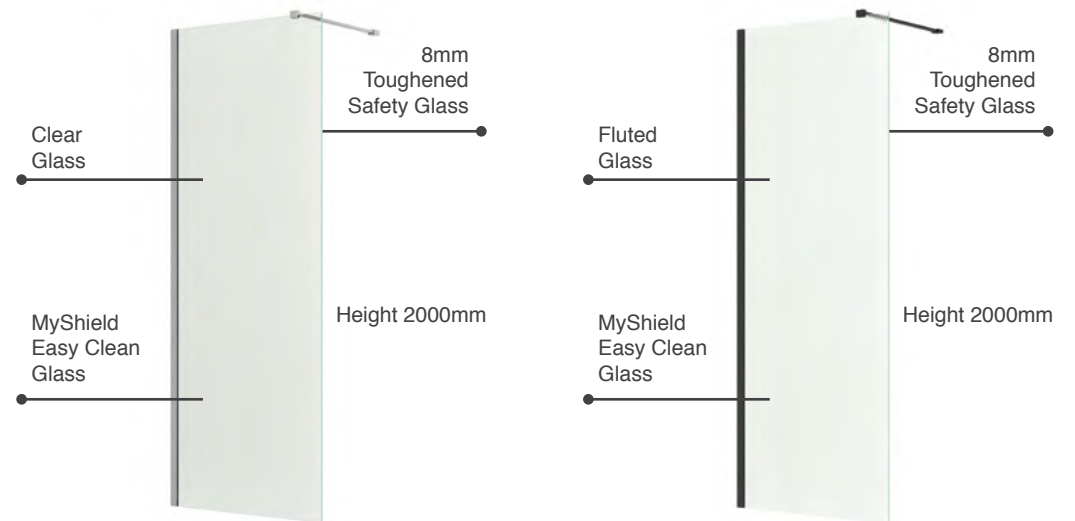

Step 1 - Wetroom Panel Glass

8mm Toughened Glass

The Emmi 8mm Toughened Wetroom Panel Glass is available in 8 sizes and comes in either clear or fluted glass. It is protected with MyShield Easy-Clean to prevent the build-up of limescale, dirt, and soap.

Lifetime Guarantee (Subject to within Terms & Conditions)

- **8mm** Toughened Safety Glass
- EN14428 and CE & UKCA Approved

8mm Fluted Glass

Wetroom Panel 8mm Clear Glass Only

Code	Glass Size (mm)	Adjustment. inc. Wall Profile (mm)	Price
EMWG40	364	370-390	€116
EMWG70	664	670-690	€202
EMWG80	764	770-790	€215
EMWG90	864	870-890	€232
EMWG100	964	970-990	€242
EMWG110	1064	1070-1090	€274
EMWG120	1164	1170-1190	€291
EMWG140	1364	1370-1390	€335

Wetroom Panel 8mm Fluted Glass Only

Code	Glass Size (mm)	Adjustment. inc. Wall Profile (mm)	Price
EMWGFL40	364	370-390	€190
EMWGFL70	664	670-690	€318
EMWGFL80	764	770-790	€365
EMWGFL90	864	870-890	€394
EMWGFL100	964	970-990	€433
EMWGFL110	1064	1070-1090	€480
EMWGFL120	1164	1170-1190	€539
EMWGFL140	1364	1370-1390	€608

Glass showcases a fluted texture on the exterior, while the interior remains smooth combining style with practicality.