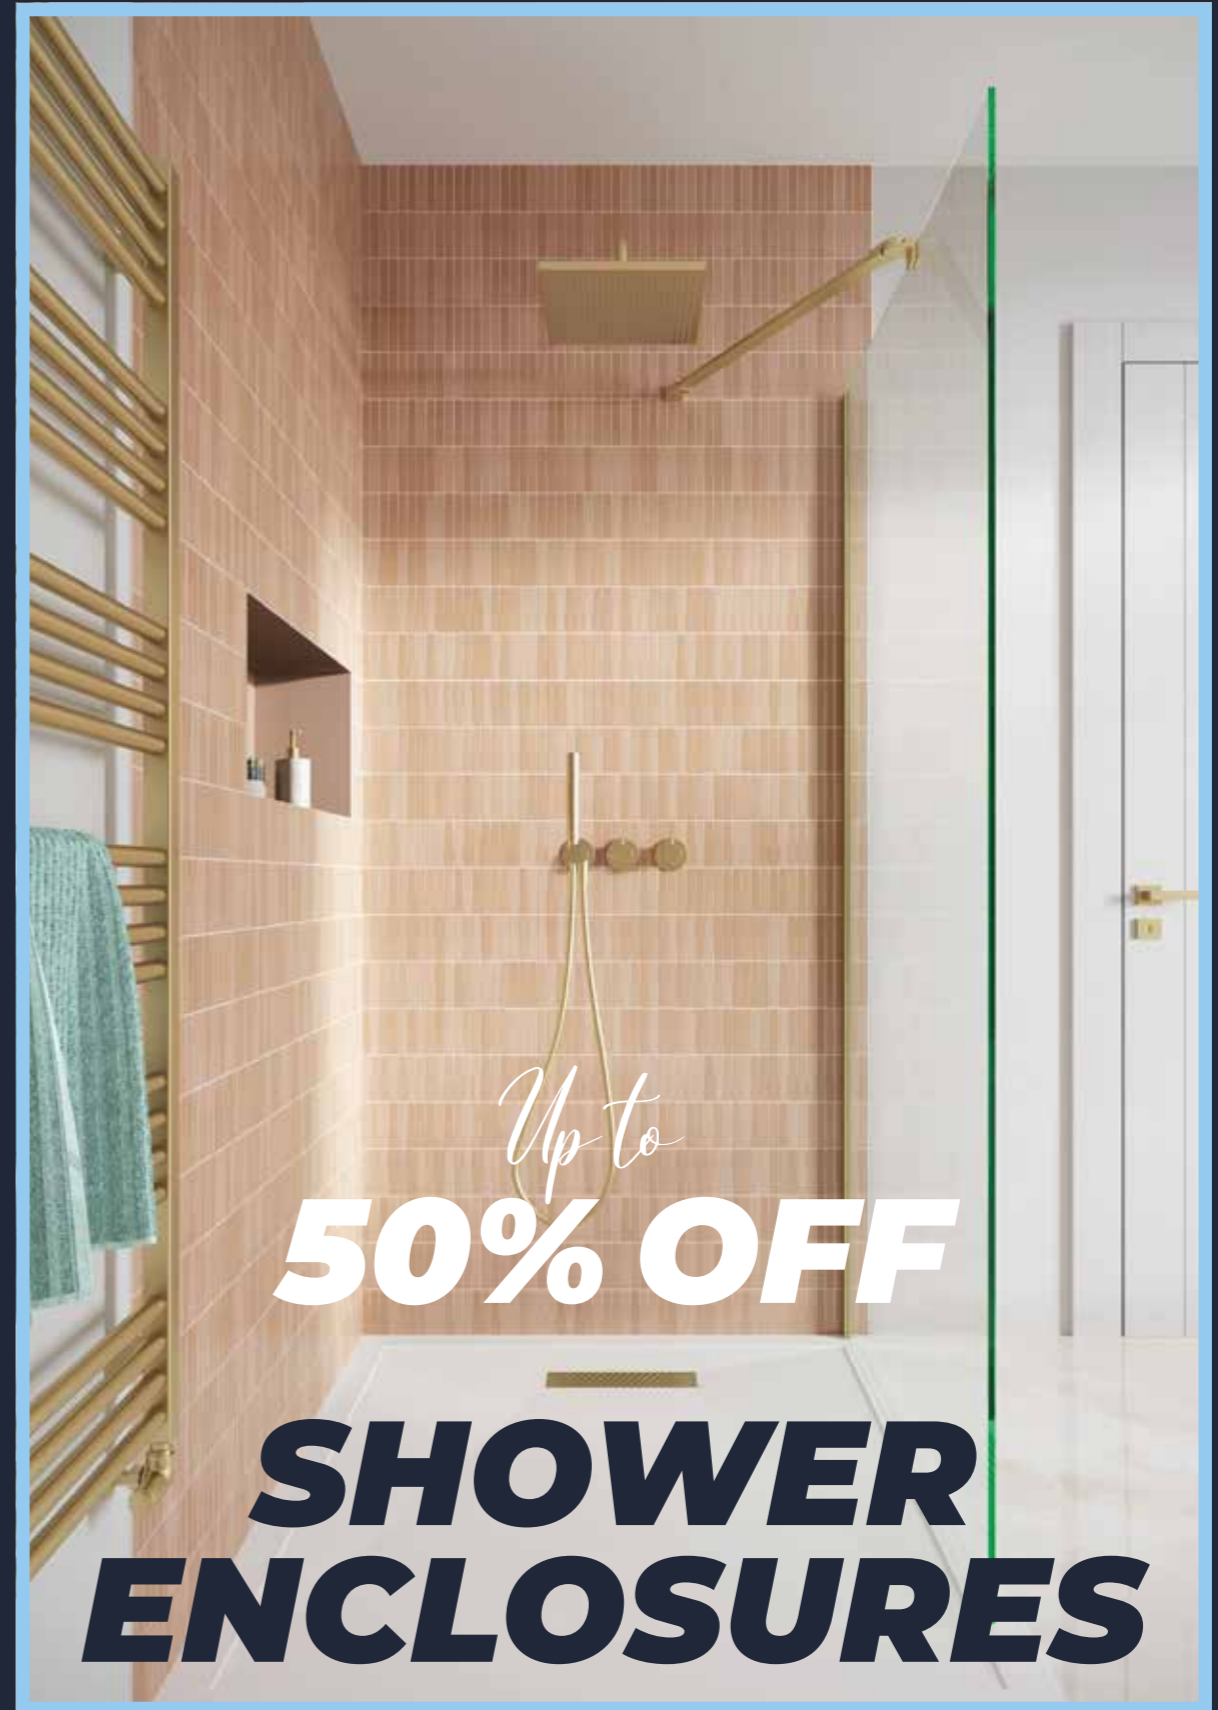

Slim Line Furniture Cistern
Dual Flush Chrome
WCC39X45C

WAS €159 NOW €95

The Big
BATHROOM
SALE

25 *Years*
OF BATHROOM
EXCELLENCE

crosswater[®]

Up to
30% OFF
GALLERY 10

Designing your walk in

With our flexible modular glass panels, profiles and stabilising fixings you can create a personalised showering solution. Please see pages 12-13 in our Shower Enclosures, Trays & Baths brochure for possible configurations.