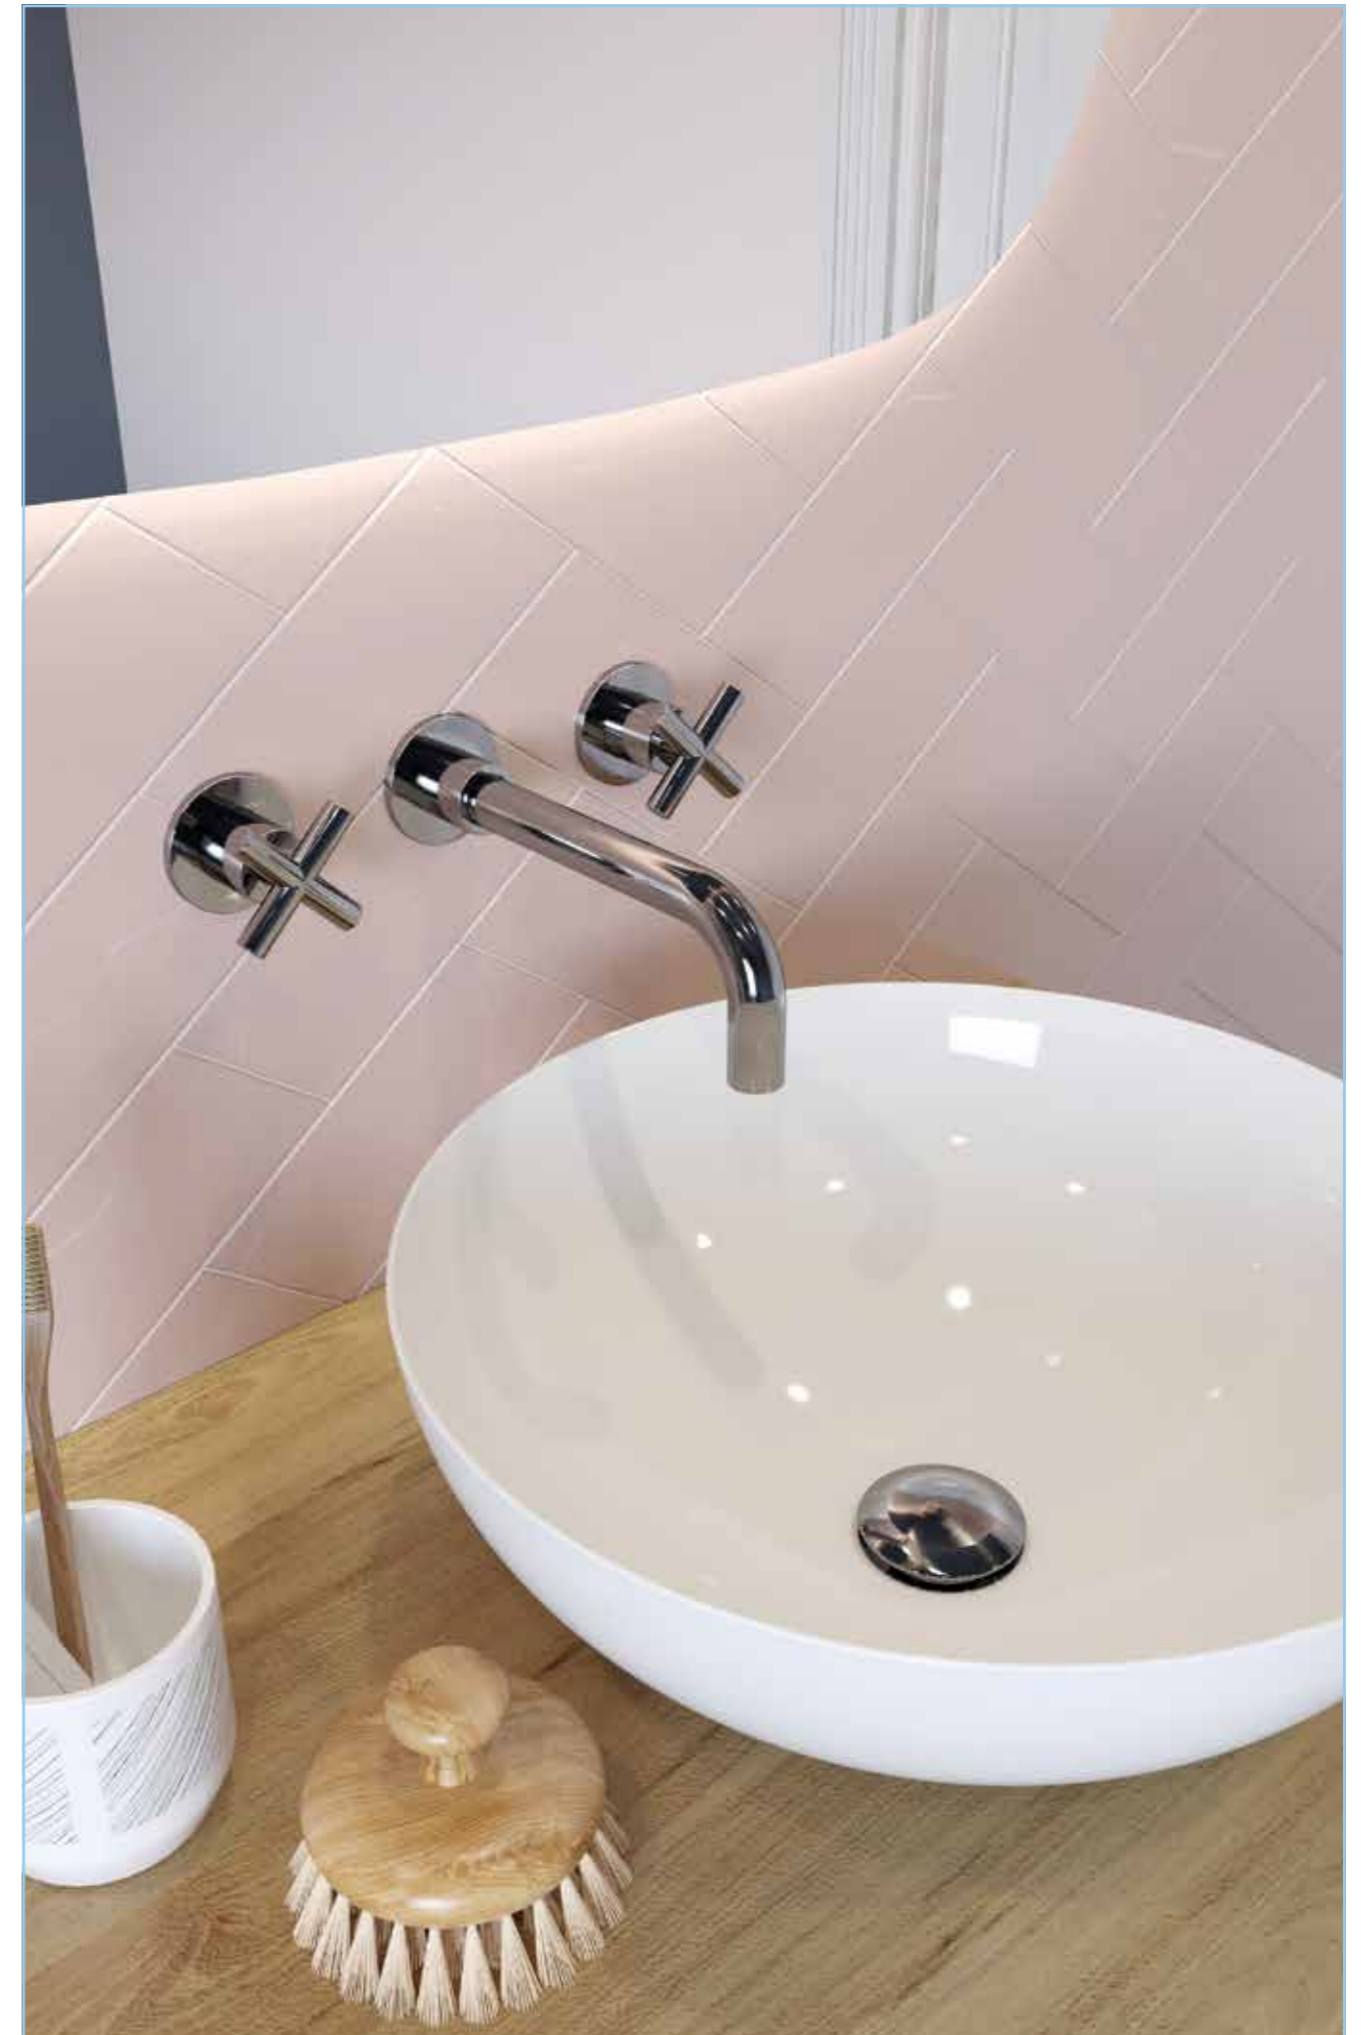

Up to
50% OFF
MPRO
CHROME

WAS €106 NOW €63

WAS €1649 NOW €989

WAS €81 NOW €48

WAS €406 NOW €243

WAS €552 NOW €331

WAS €682 NOW €409

WAS €800 NOW €480

WAS €930 NOW €558

LIMITED STOCK

WAS €76 NOW €45

WAS €88 NOW €52

WAS €135 NOW €81

WAS €76 NOW €45

WAS €111 NOW €66

WAS €152 NOW €76

WAS €152 NOW €91

WAS €128 NOW €76

* Must be installed with a Crossbox Universal Box **CROSSBOX C199**

Please visit crosswater.co.uk for full product information. All prices include VAT at 23%. Sale price valid while stock lasts.