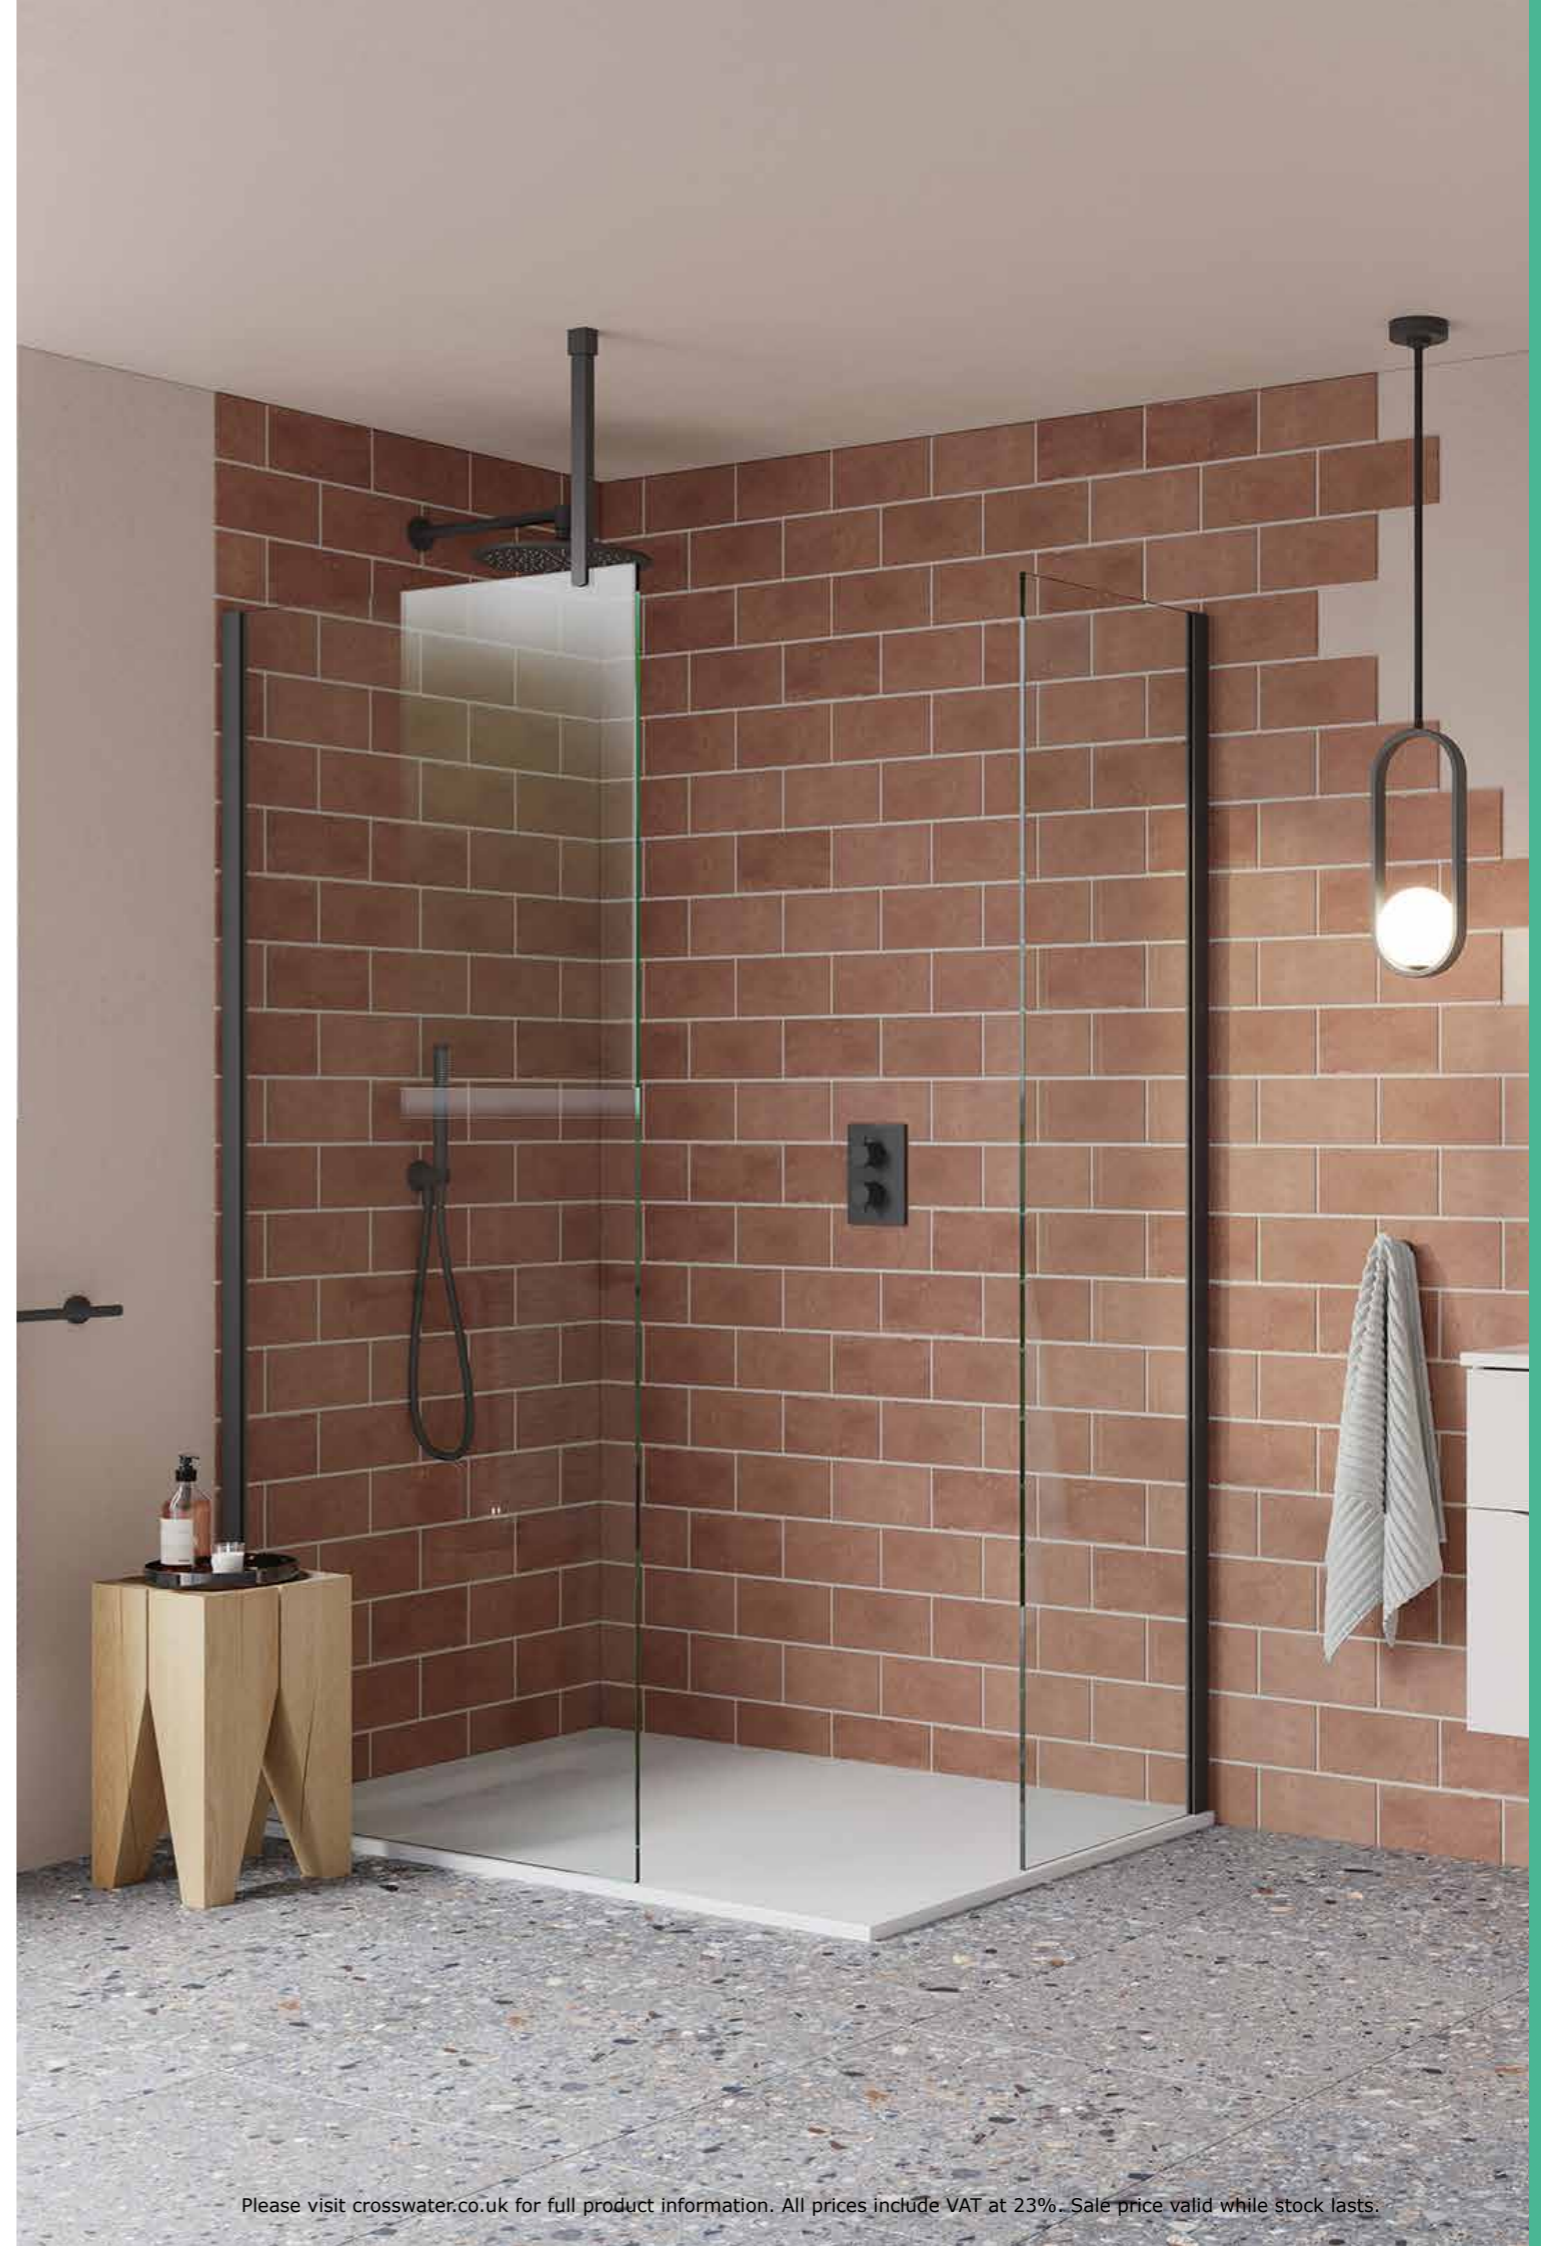

Optional Fittings

PART	CODE	WAS	NOW
Deflector Panel 180° Hinges (Pair)*	GRDEFHINGET	€305	€183
Glass to Glass Brackets (Pair)	GRBRACKT	€159	€95

Up to
40% OFF
OPTIX 10

Brushed Bronze Pivot Door

WIDTH (mm)	DOOR OPENING (mm)	ADJUSTMENT (mm)	CODE	WAS	NOW
800	600	760-785 (770-795*)	OXWPBZC0800	€1550	€930
900	800	860-885 (870-895*)	OXWPBZC0900	€1578	€946