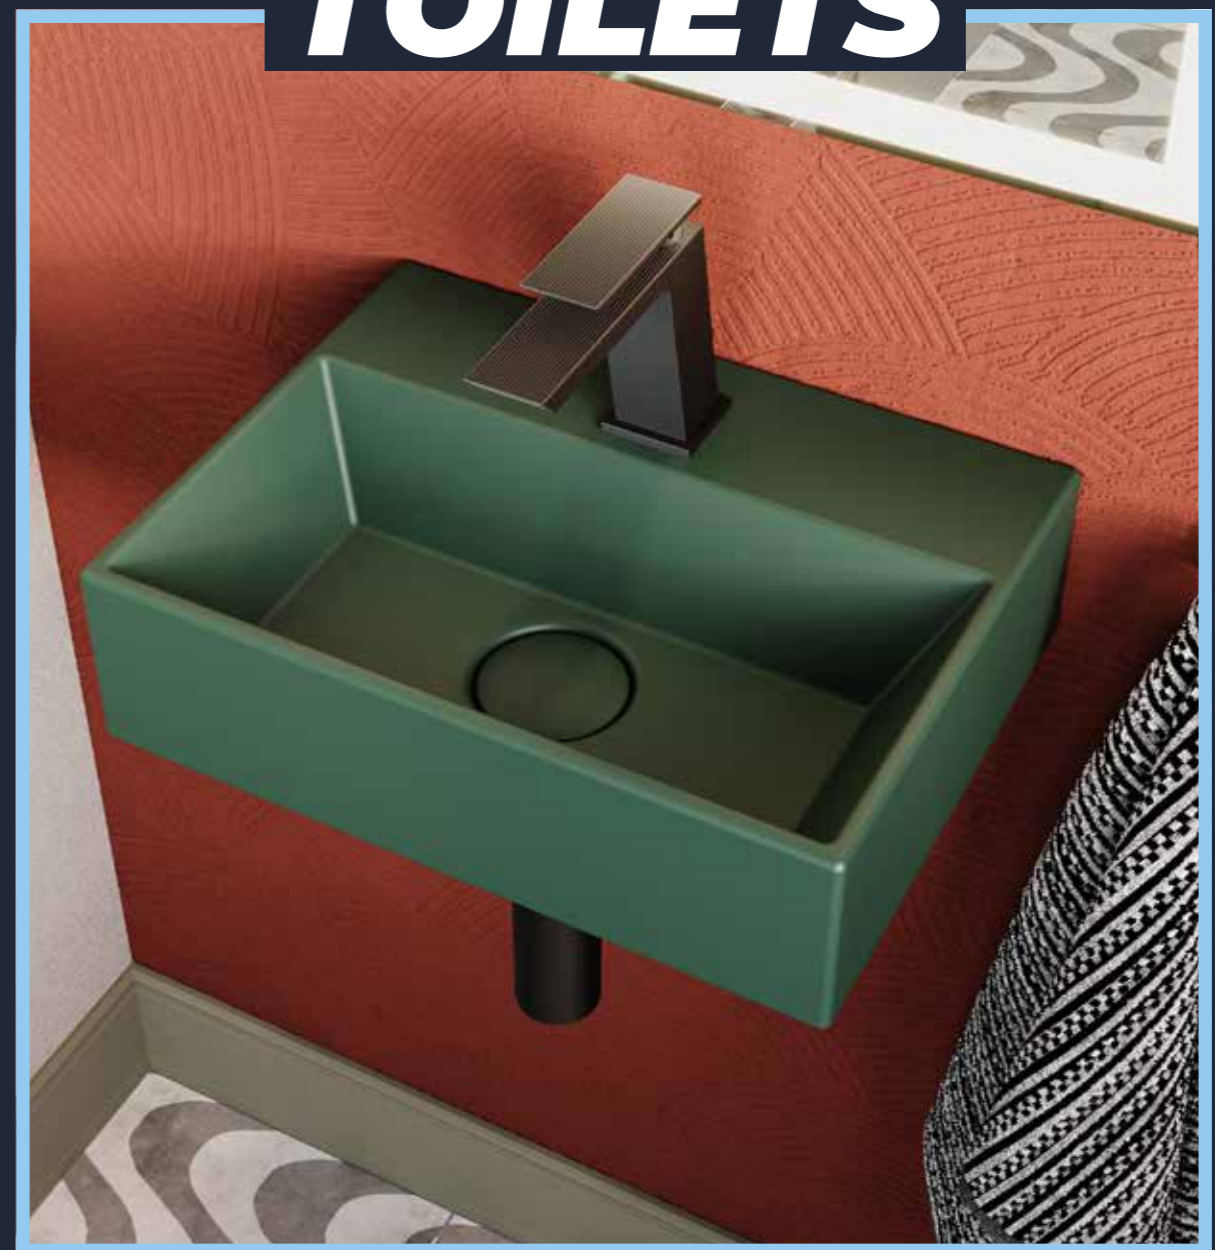

The Big
BATHROOM
SALE

25 *Years**
OF BATHROOM
EXCELLENCE

crosswater® **x**

Up to
50% OFF
BASINS &
TOILETS