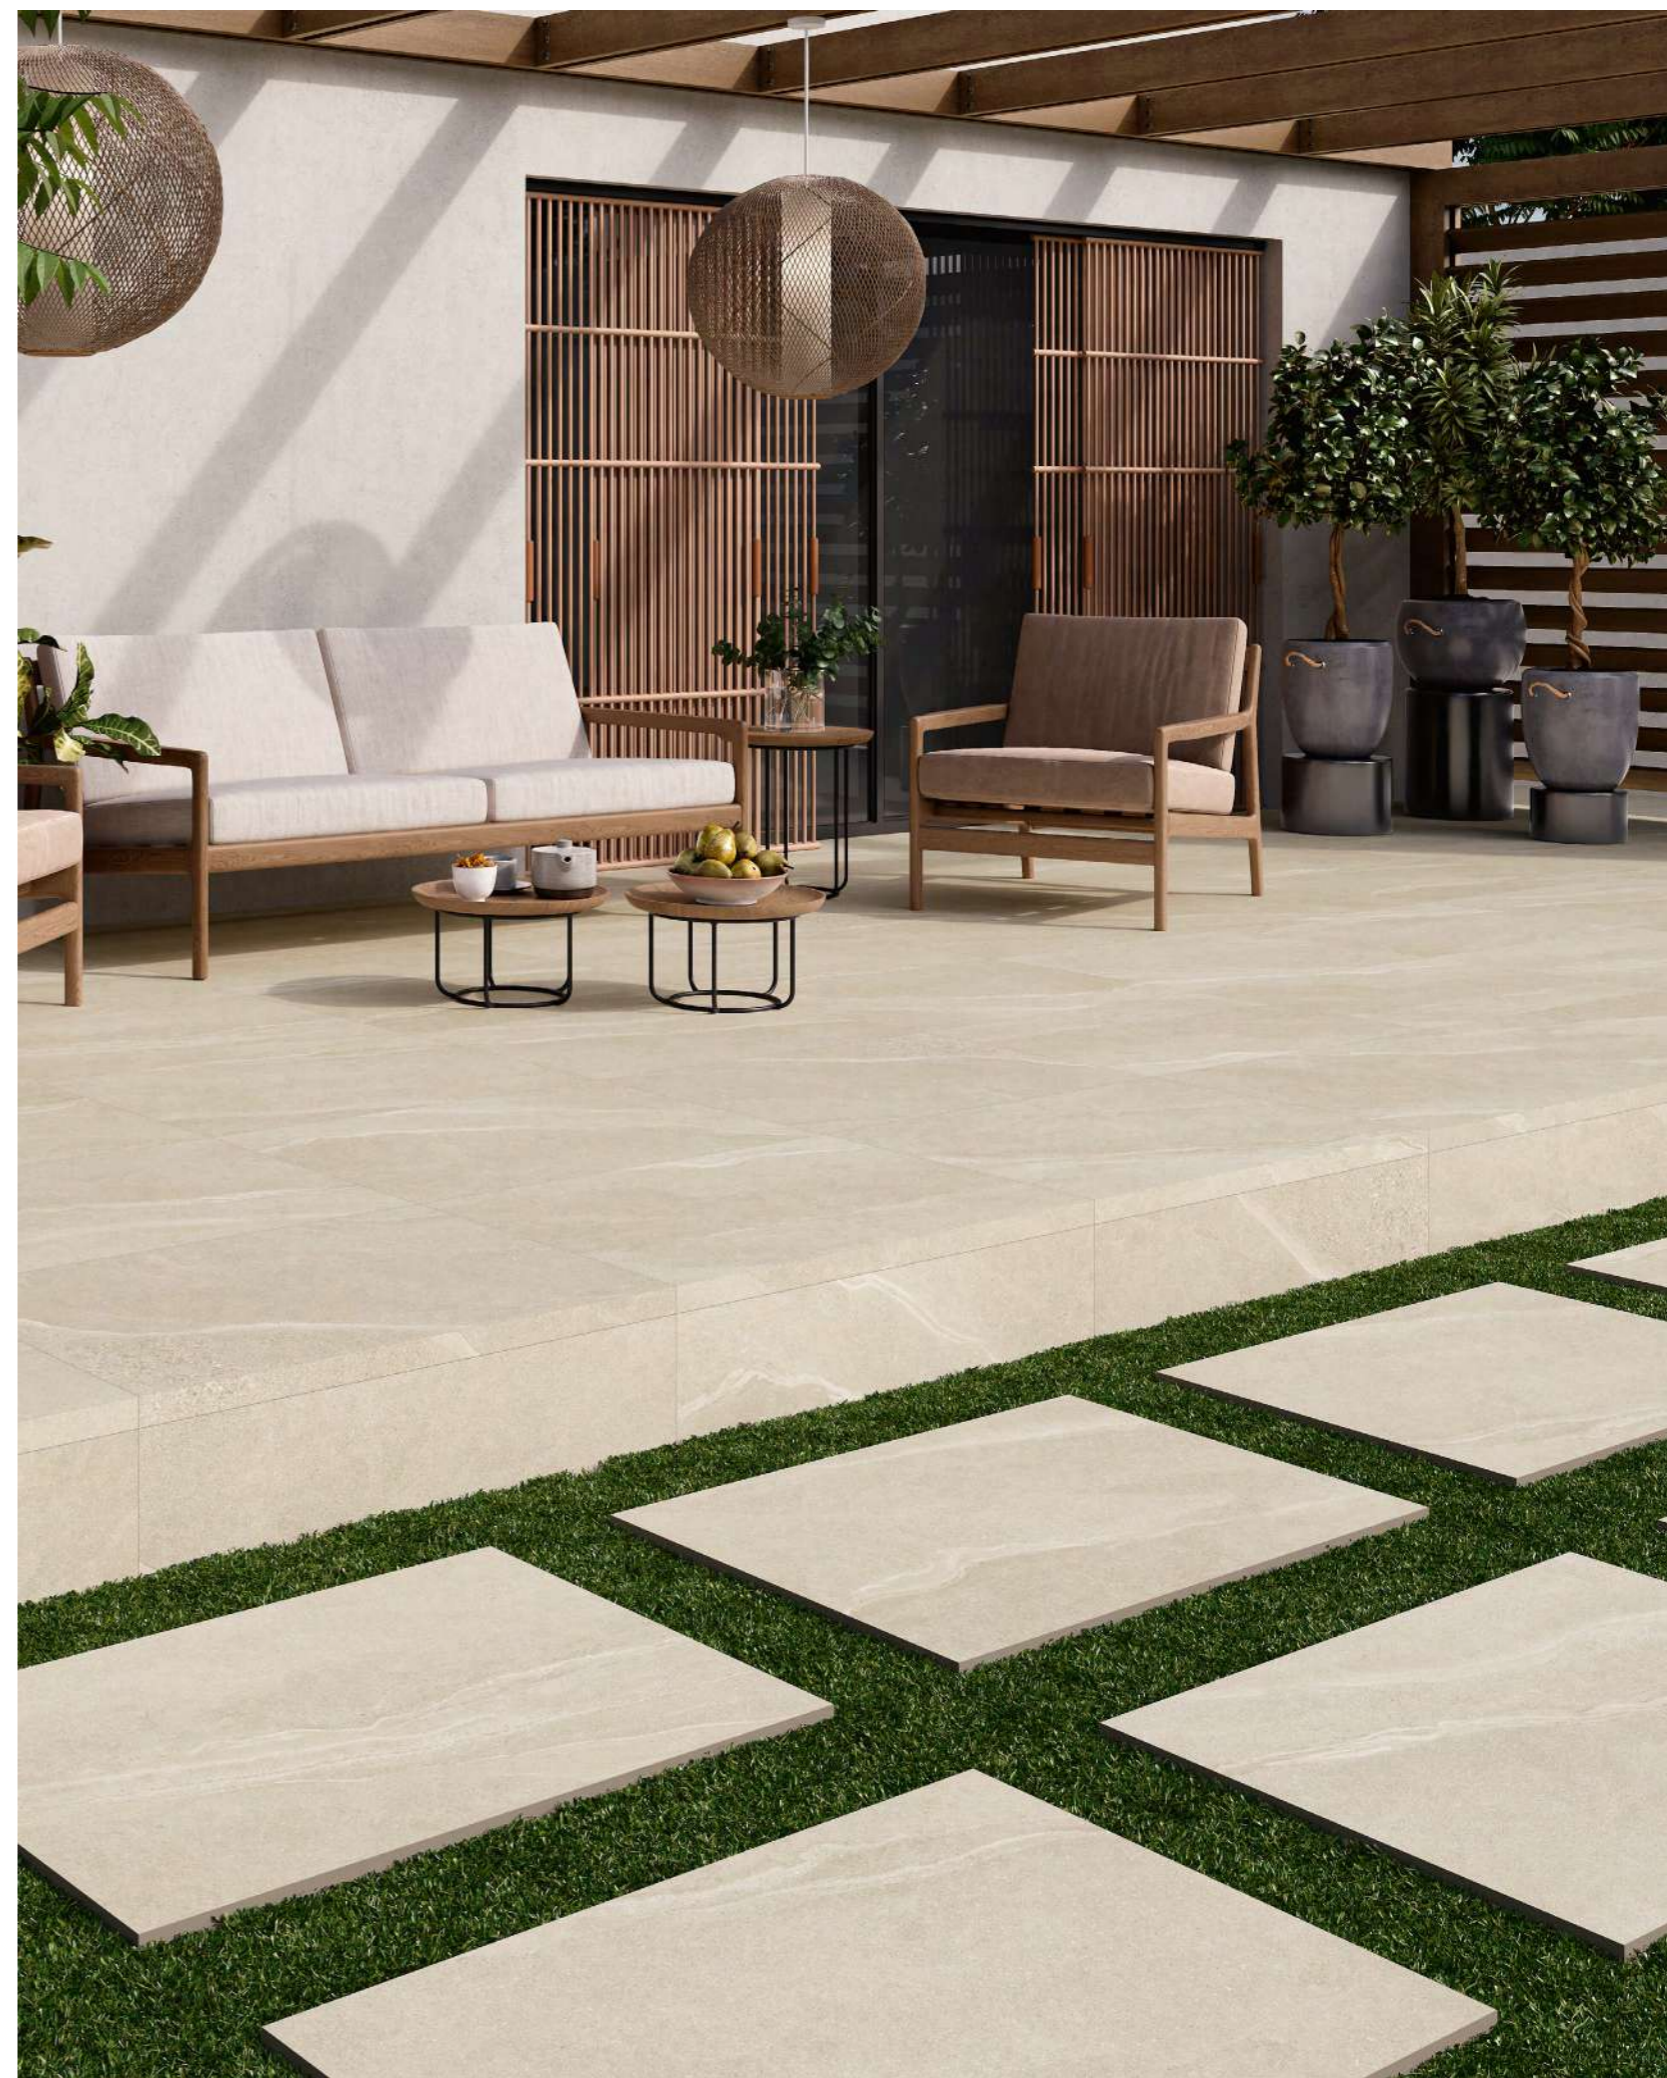

20UT
Outdoor solutions

A U S T R A L

PORCELÁNICO · PORCELAIN · GRÈS CÉRAME · FEINSTEINZEUG

IVORY

PEARL

GREY

COLOR	20UT 60X90CM RECT · 24"X36" RECT.	20UT 60X60CM RECT · 24"X24" RECT.
IVORY MT	CAV7AS	CAN6AS
PEARL MT	CAV7AS	CAN6AS
GREY MT	CAV7AS	CAN6AS