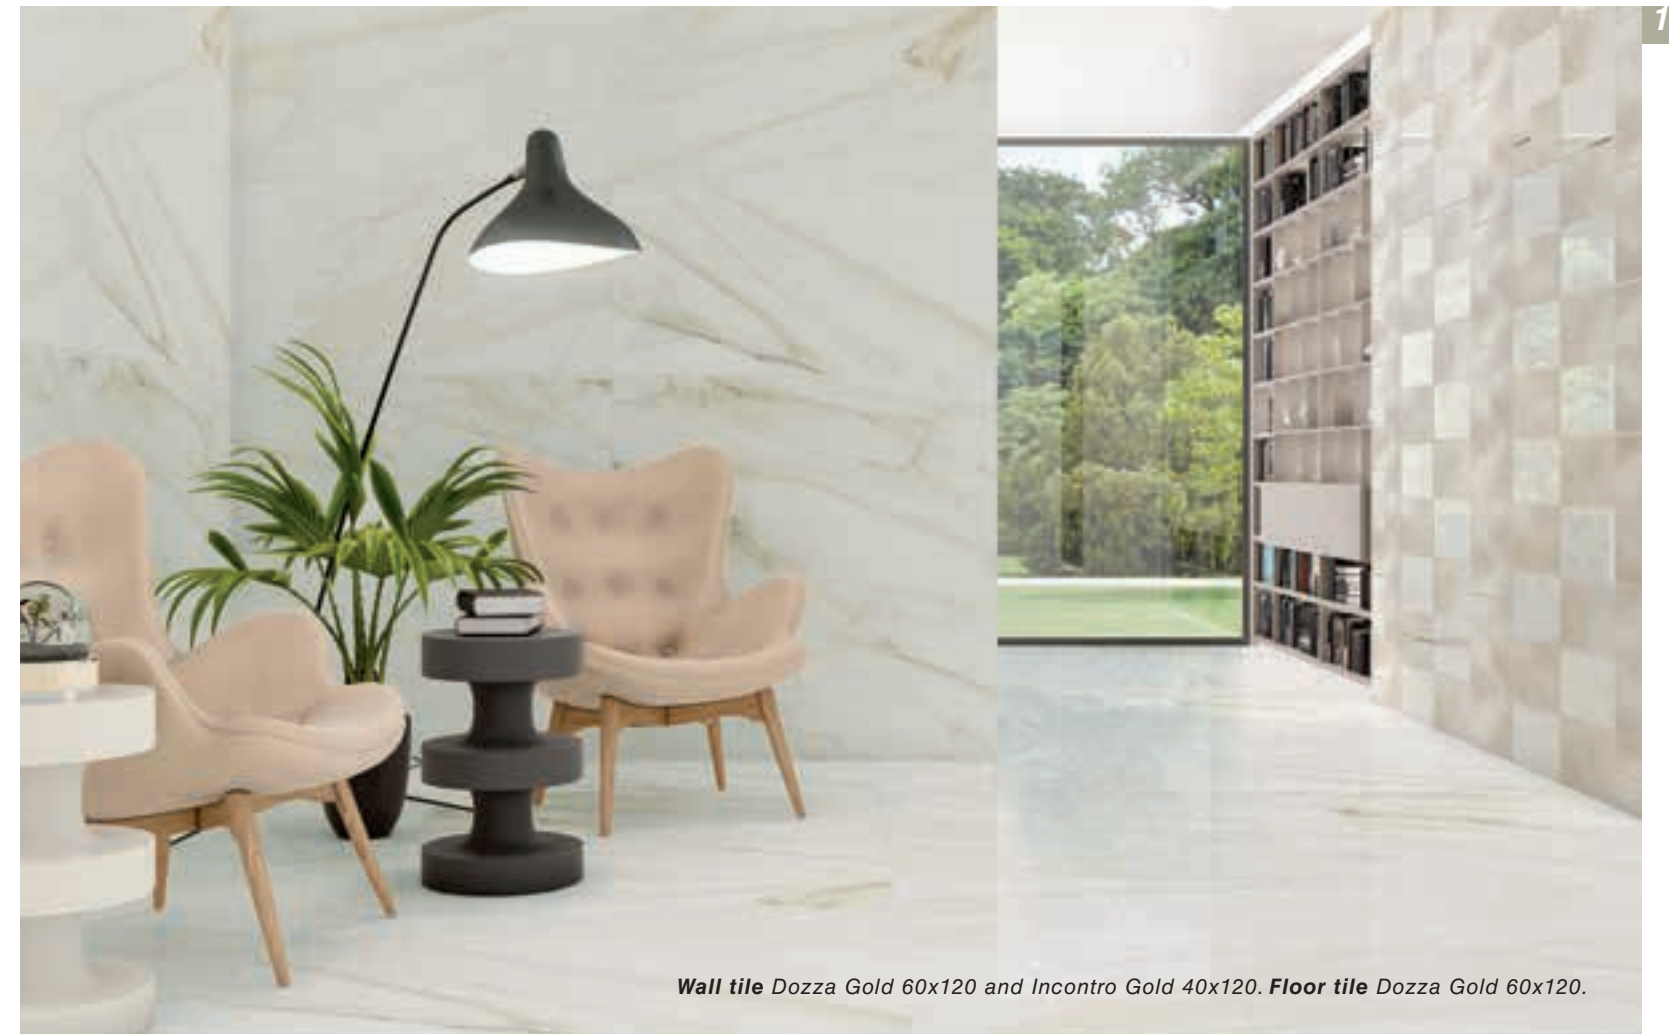

DOZZA GOLD 12 DESIGNS 60x120

DOZZA WHITE 12 DESIGNS 60x120

Wall tile Dozza Gold 60x120 and Incontro Gold 40x120. Floor tile Dozza Gold 60x120.

Wall tile Dozza White 60x120, Riv Dozza White 40x120 and Murada Silver 10x40. Floor tile Dozza White 60x120.