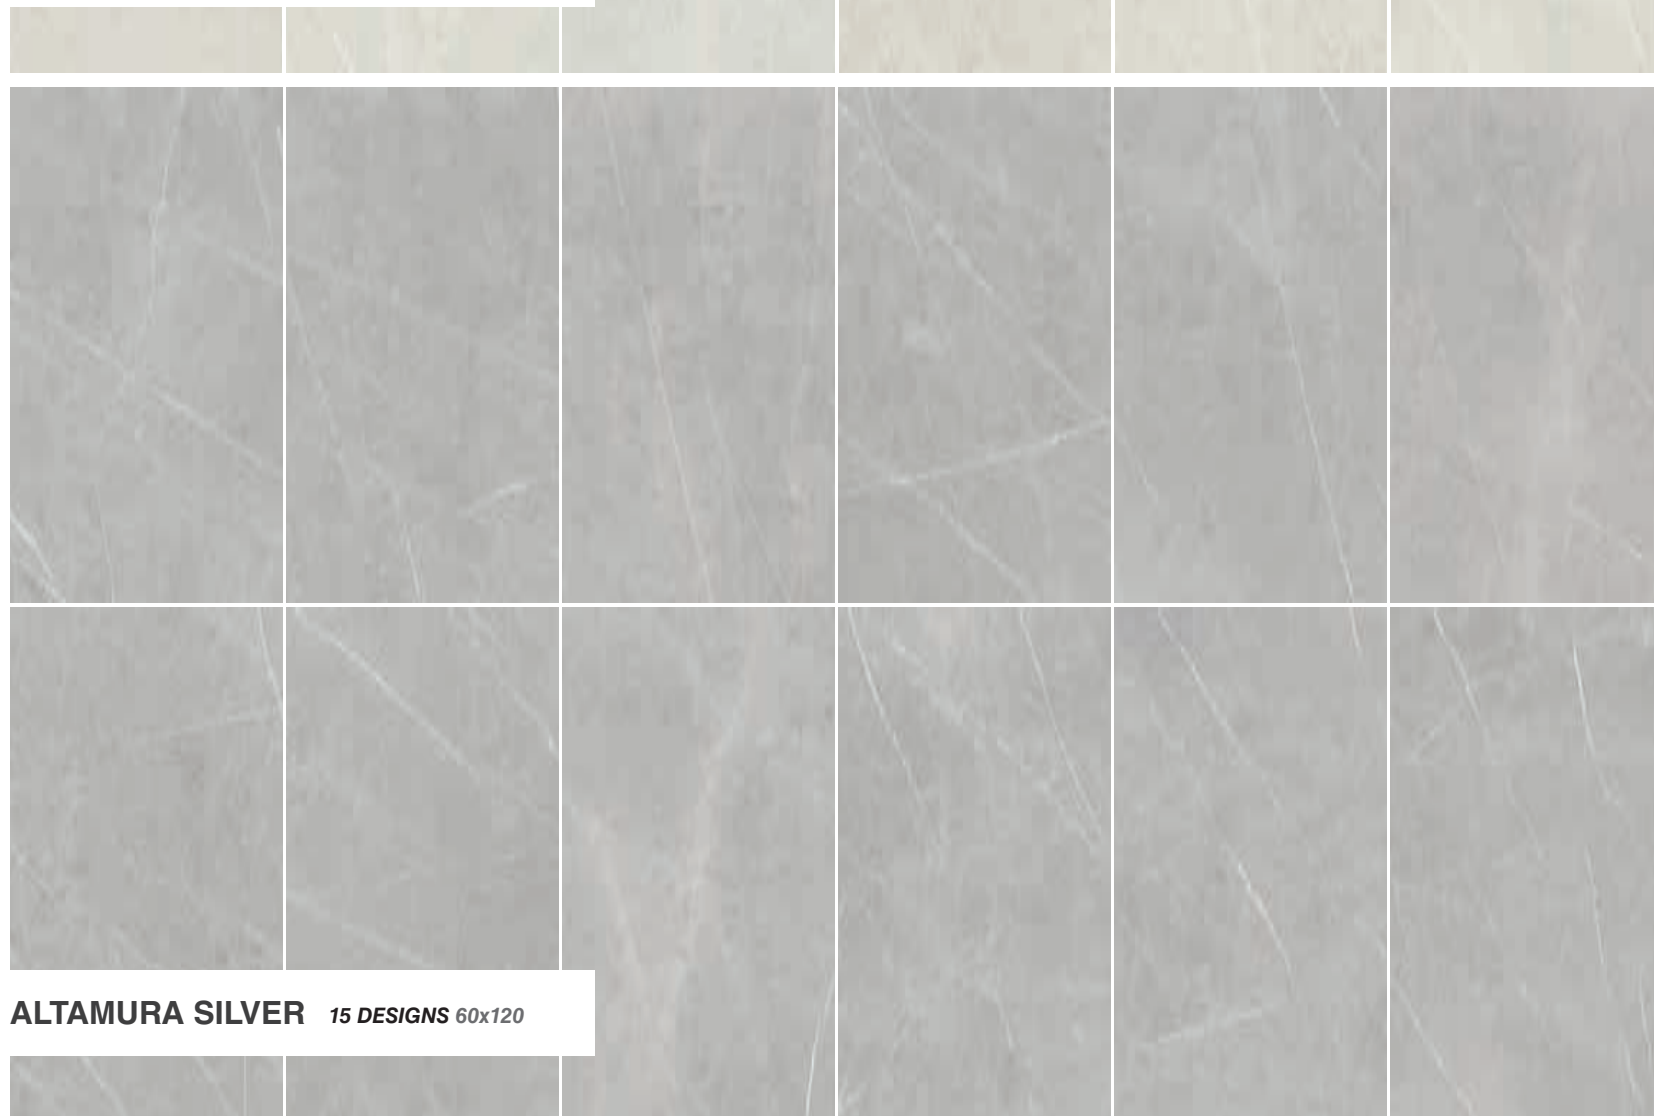

TAU

Wall and floor tile Altamura Gray 60x120.

ALTAMURA PEARL 15 DESIGNS 60x120

ALTAMURA SILVER 15 DESIGNS 60x120

Floor and Wall tile Altamura Pearl 30x60.

Wall tile Altamura Silver 60x120 and Ragusa Coffee 20x120. Floor tile Altamura Silver 60x60.