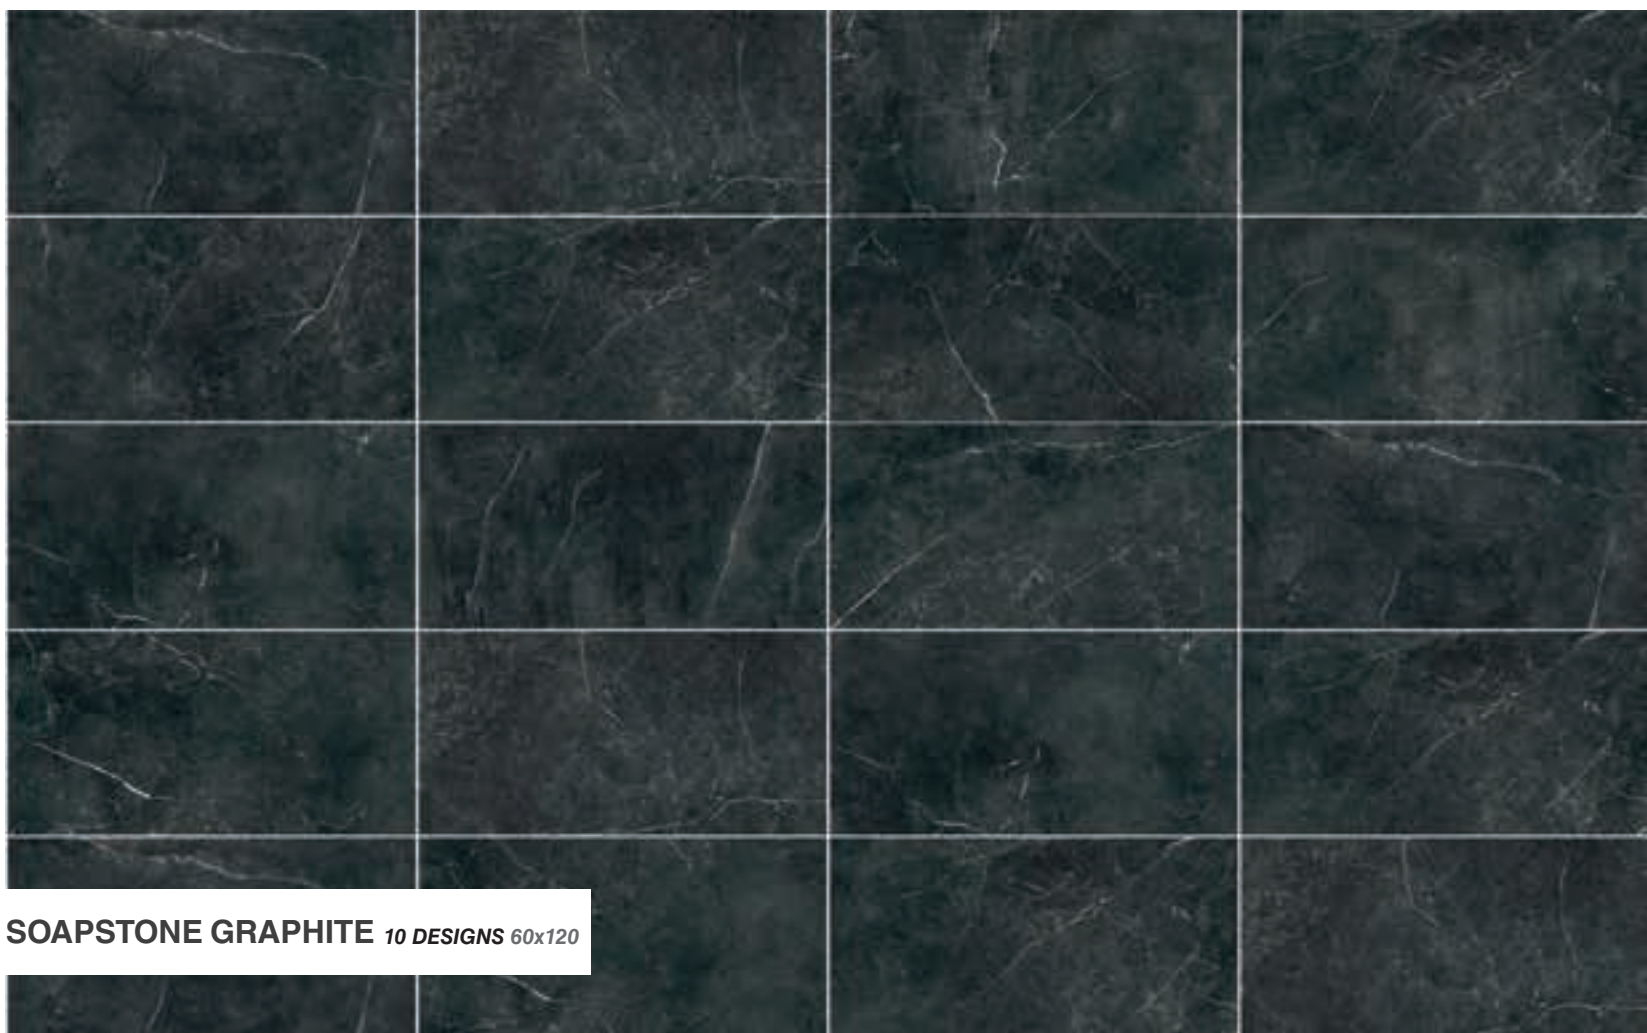

Soapstone Silver
 30x30 (7x7) 12"x12"
 P9

Soapstone Graphite
 30x30 (7x7) 12"x12"
 P9

Soapstone Tan
 30x30 (7x7) 12"x12"
 P9

Soapstone Gray
 30x30 (7x7) 12"x12"
 P9

TECHNICAL SPECIFICATIONS

*Posibilidad de tratamiento C2 sobre el acabado natural. Consulte condiciones. Este tratamiento puede producir cambio de color en las tonalidades oscuras.
 Possibility to get C2 anti-slip rating for Nat finish. Check conditions. This process may generate shade variation in dark colours.

TAU

Wall tile Soapstone Silver 90x180, Rivet Gray 60x60 and Materia Textile 300x100 **3** Floor tile Oristano White 20x120.

SOAPSTONE WHITE 5 DESIGNS 90X180

Floor tile Diluca White 22,5x180. Wall tile Soapstone White and Tan 90x180.

SOAPSTONE GRAPHITE 10 DESIGNS 60x120

Floor tile Soapstone Gray 90x180. Wall tile Soapstone Graphite and Gray 90x180.