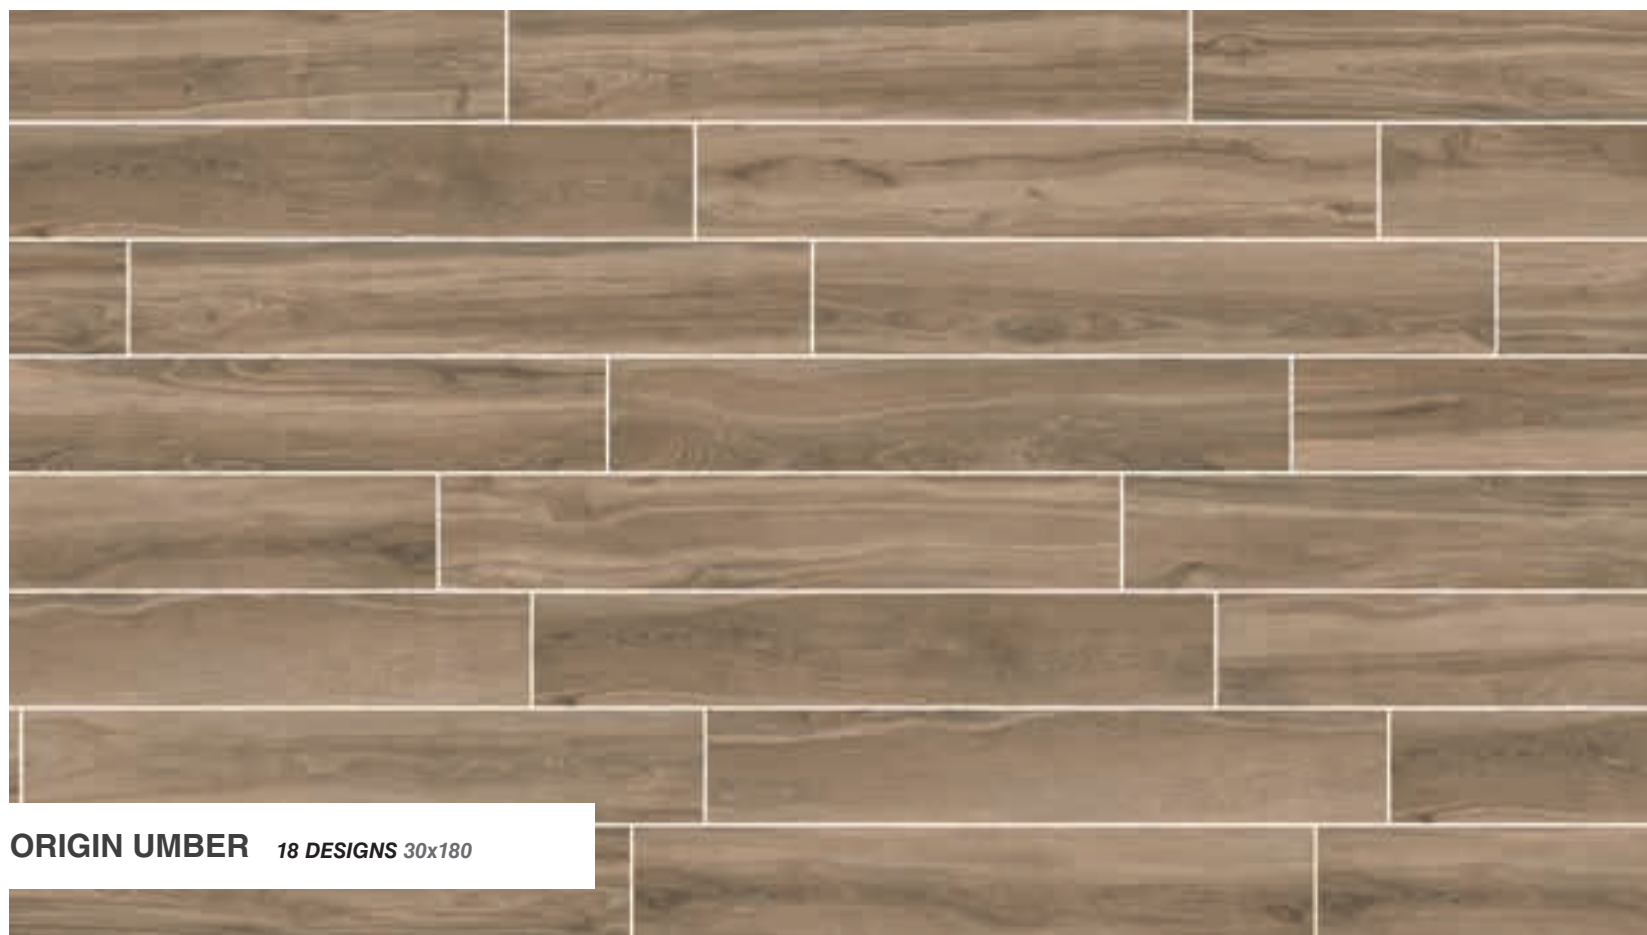

# TAU

Wall tile Millerighe White 90x180 and Origin Tan 22,5x180. Floor tile Millerighe Tan 90x180.

**ORIGIN GRAY** 42 DESIGNS 20x120

Wall tile Origin Gray 22,5x180. Floor tile Origin Silver 22,5x180.

**ORIGIN UMBER** 18 DESIGNS 30x180