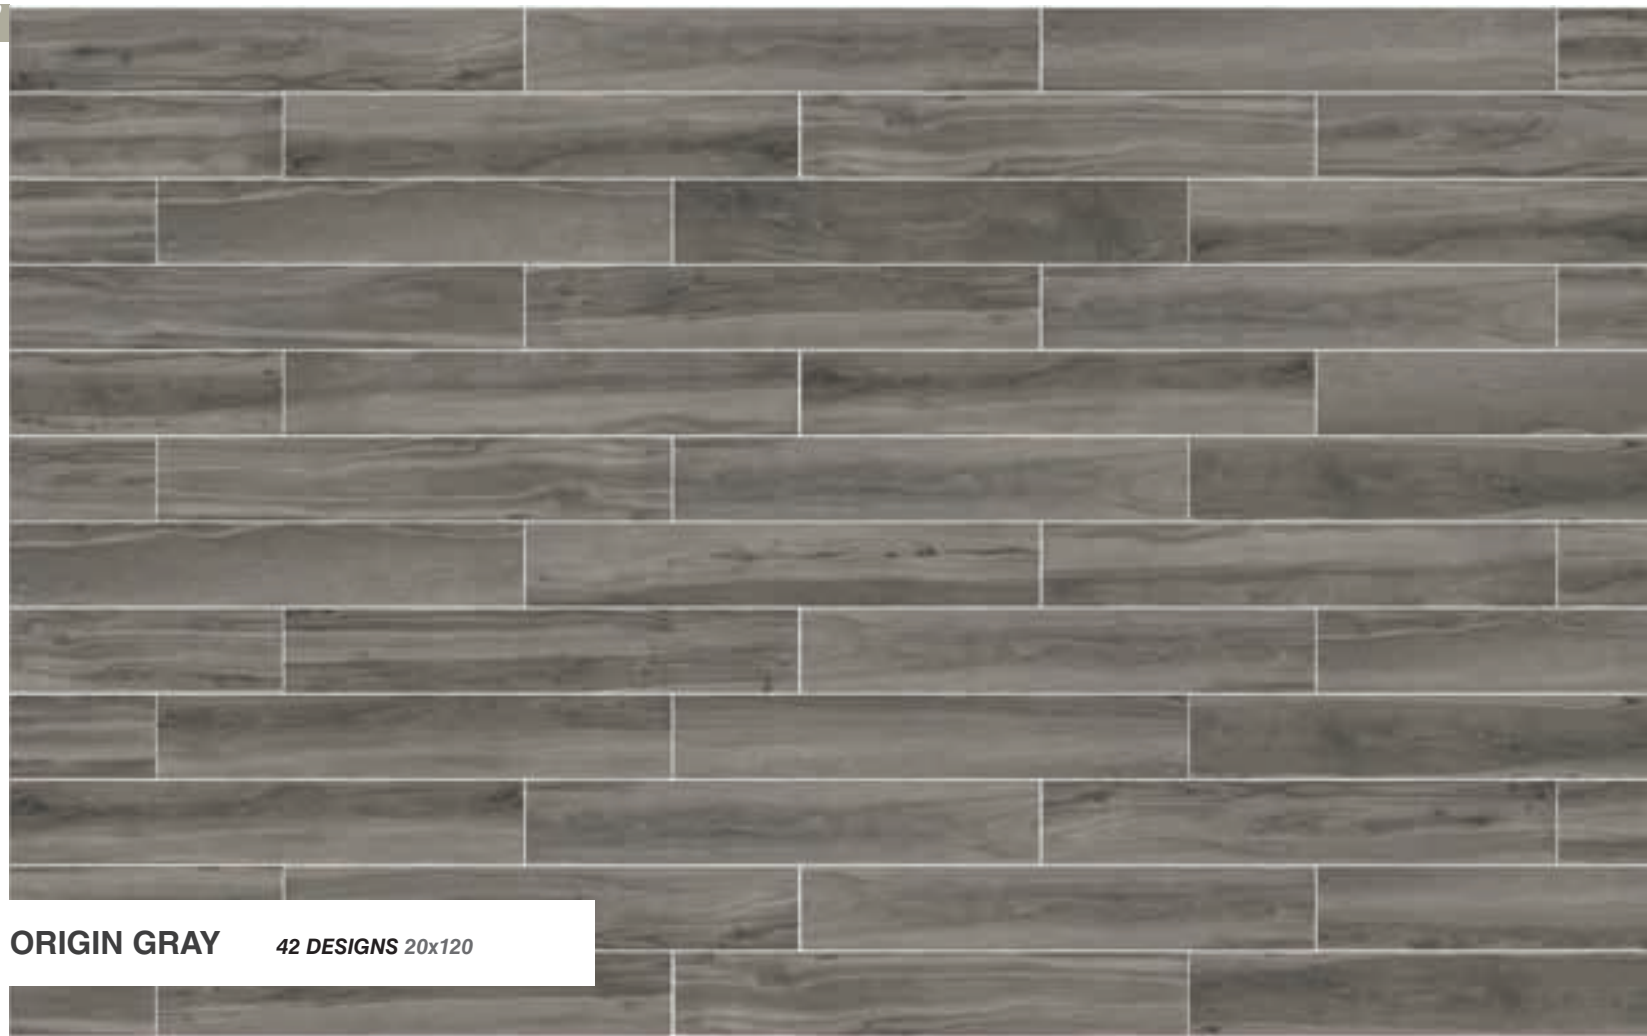

ORIGIN GRAY 42 DESIGNS 20x120