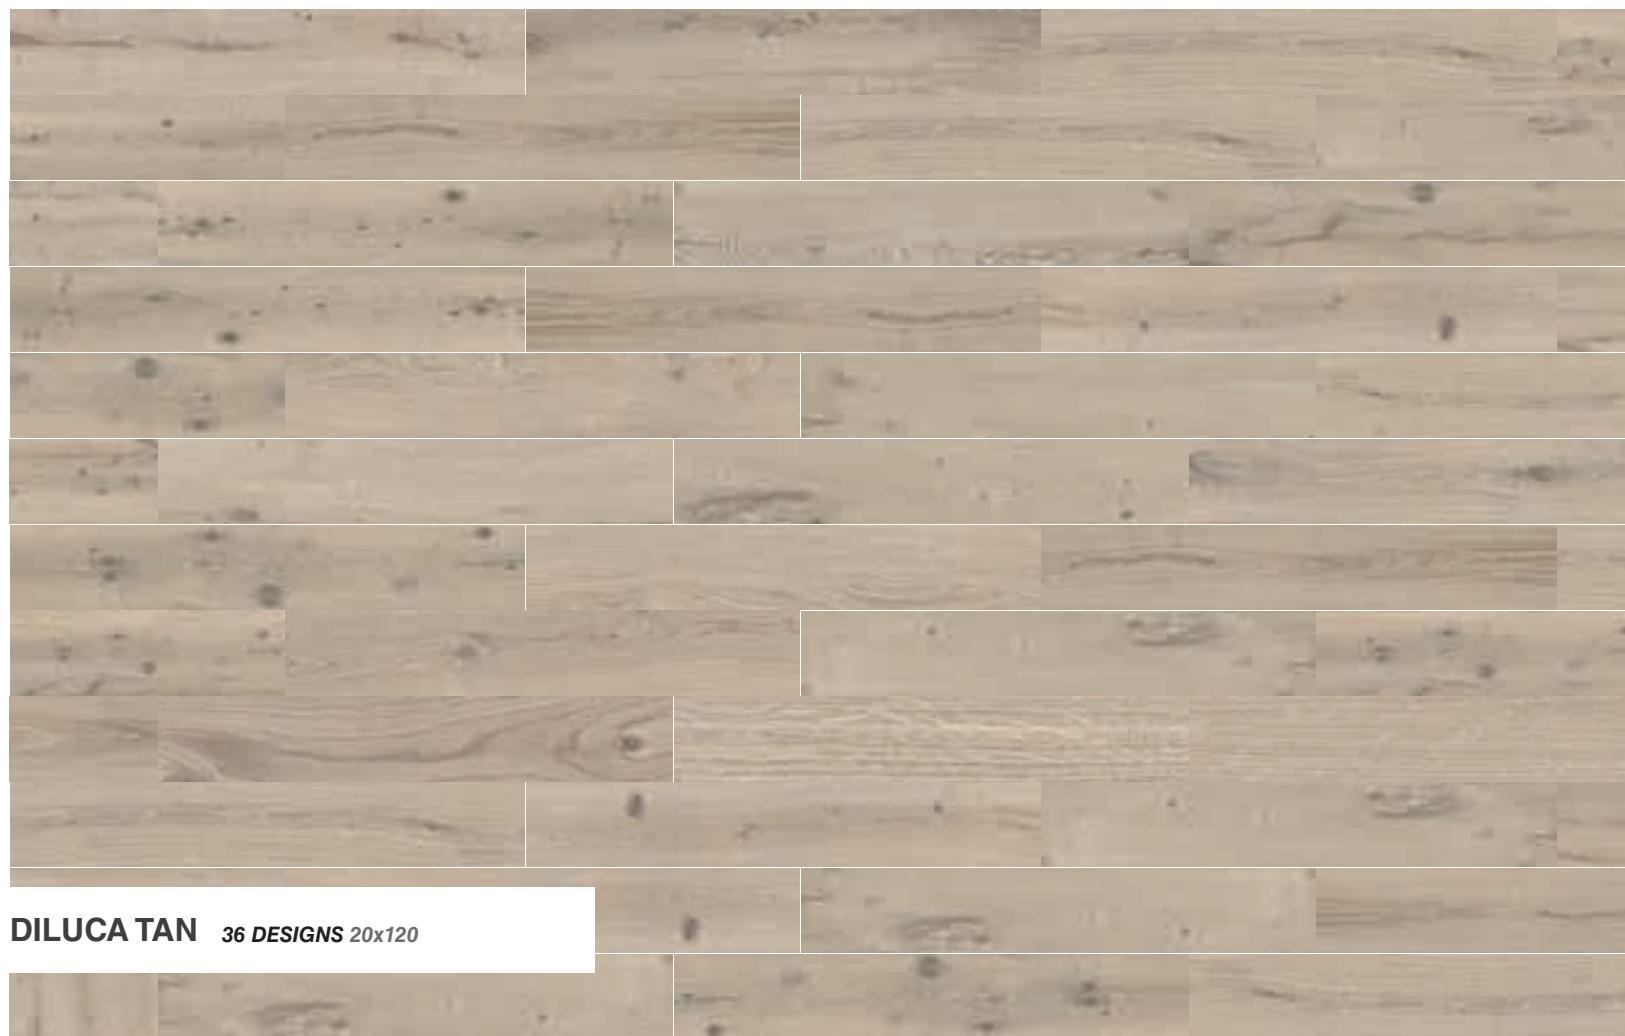

White
NCS S 1502-Y50R

TAU

Floor tile Diluca White 22,5x180.

DILUCA UMBER 24 DESIGNS 22,5x180

DILUCA TAN 36 DESIGNS 20x120

Floor and Wall tile Diluca UMBER 22,5x180.

Floor tile Diluca TAN 20x120.