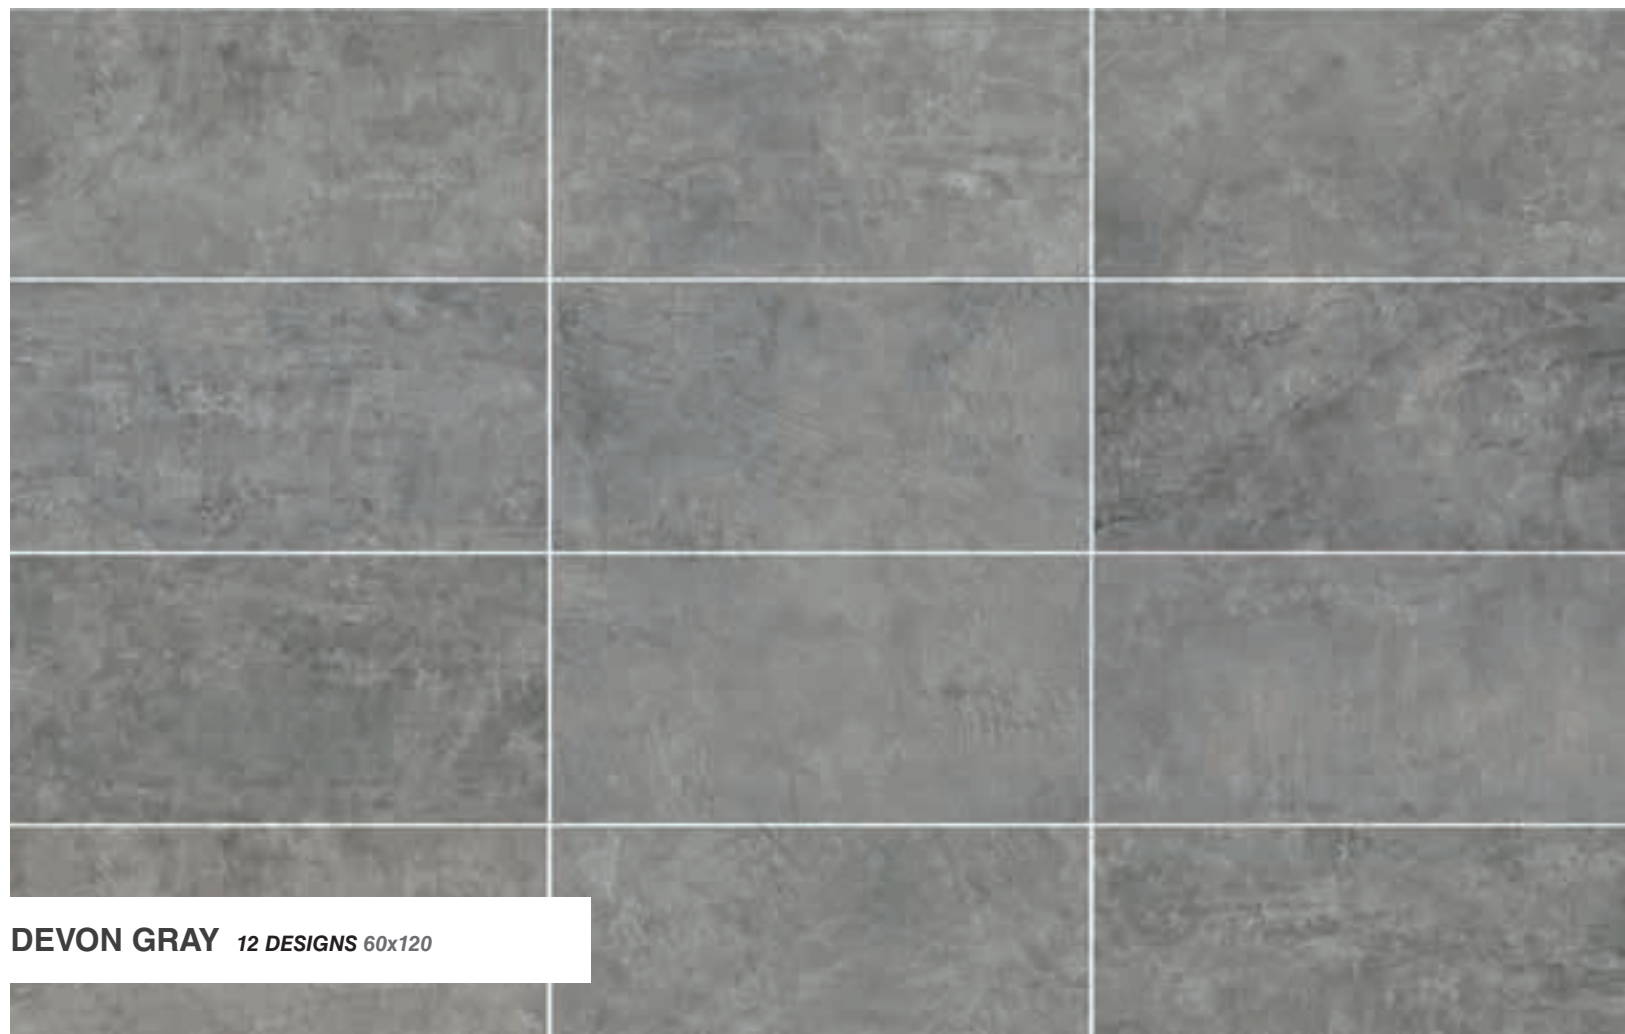

# TAU

Wall tile Channel Linen, Sand and Dc Channel Mix 30x90. Floor tile Devon Tan 60x60

**DEVON SILVER** 24 DESIGNS 60x60

**DEVON GRAY** 12 DESIGNS 60x120

*Floor tile Devon Silver 60x120. Wall tile Tisse Blue 60x120.*